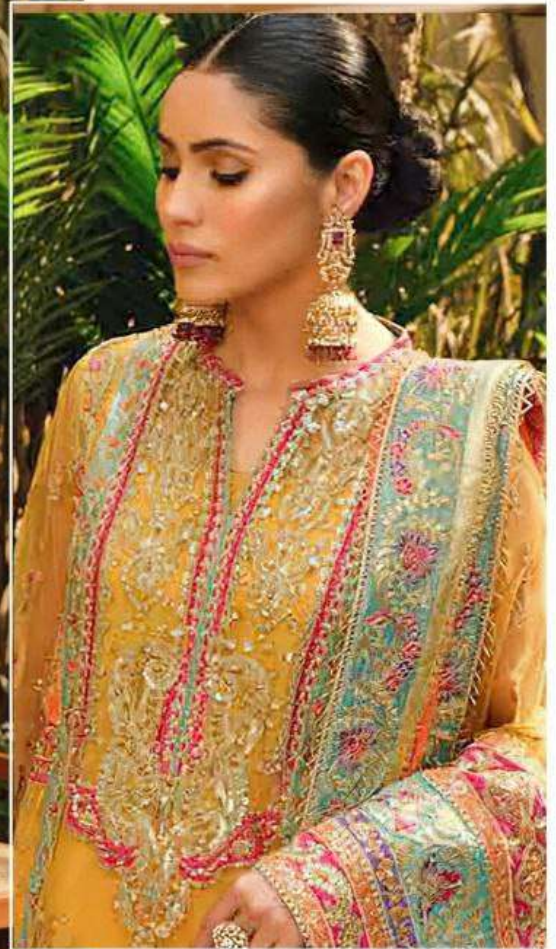

NOOR®

NOOR®

MARYUM N MARIA
VOL-2

22203

TOP

FOX GEORGETTE WITH
STYLISH WORK N MOTI WORK

BOTTOM-INNER

HEAVY SANTOON WITH
PATCH WORK

DUPATTA

NET SIFFON WORK
WITH BODER LESS

Noor®

MARYUM N MARIA
VOL-2

22204

TOP

FOX GEORGETTE WITH
STYLISH WORK N MOTI WORK

BOTTOM-INNER