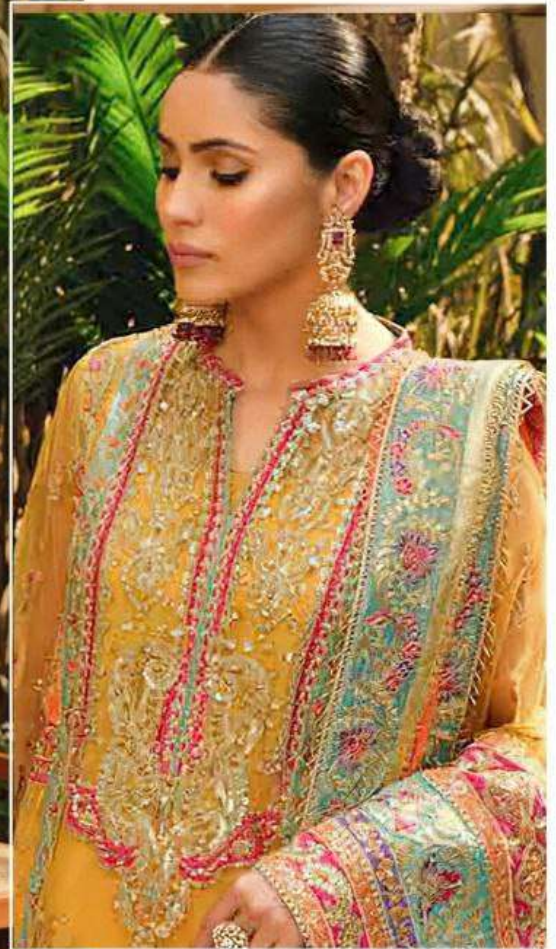

NOOR®

NOOR®

MARYUM N MARIA  
VOL-2

22203

**TOP**

FOX GEORGETTE WITH  
STYLISH WORK N MOTI WORK

**BOTTOM-INNER**

HEAVY SANTOON WITH  
PATCH WORK

**DUPATTA**

NET SIFFON WORK  
WITH BODER LESS

NOOR®

MARYUM N MARIA  
VOL-2

22204

**TOP**

FOX GEORGETTE WITH  
STYLISH WORK N MOTI WORK

**BOTTOM-INNER**

HEAVY SANTOON WITH  
PATCH WORK

**DUPATTA**

NET SIFFON WORK  
WITH BODER LESS

NOUR®

MARYUM N MARIA  
VOL-2

22205

TOP

FOX GEORGETTE WITH  
STYLISH WORK N MOTI WORK