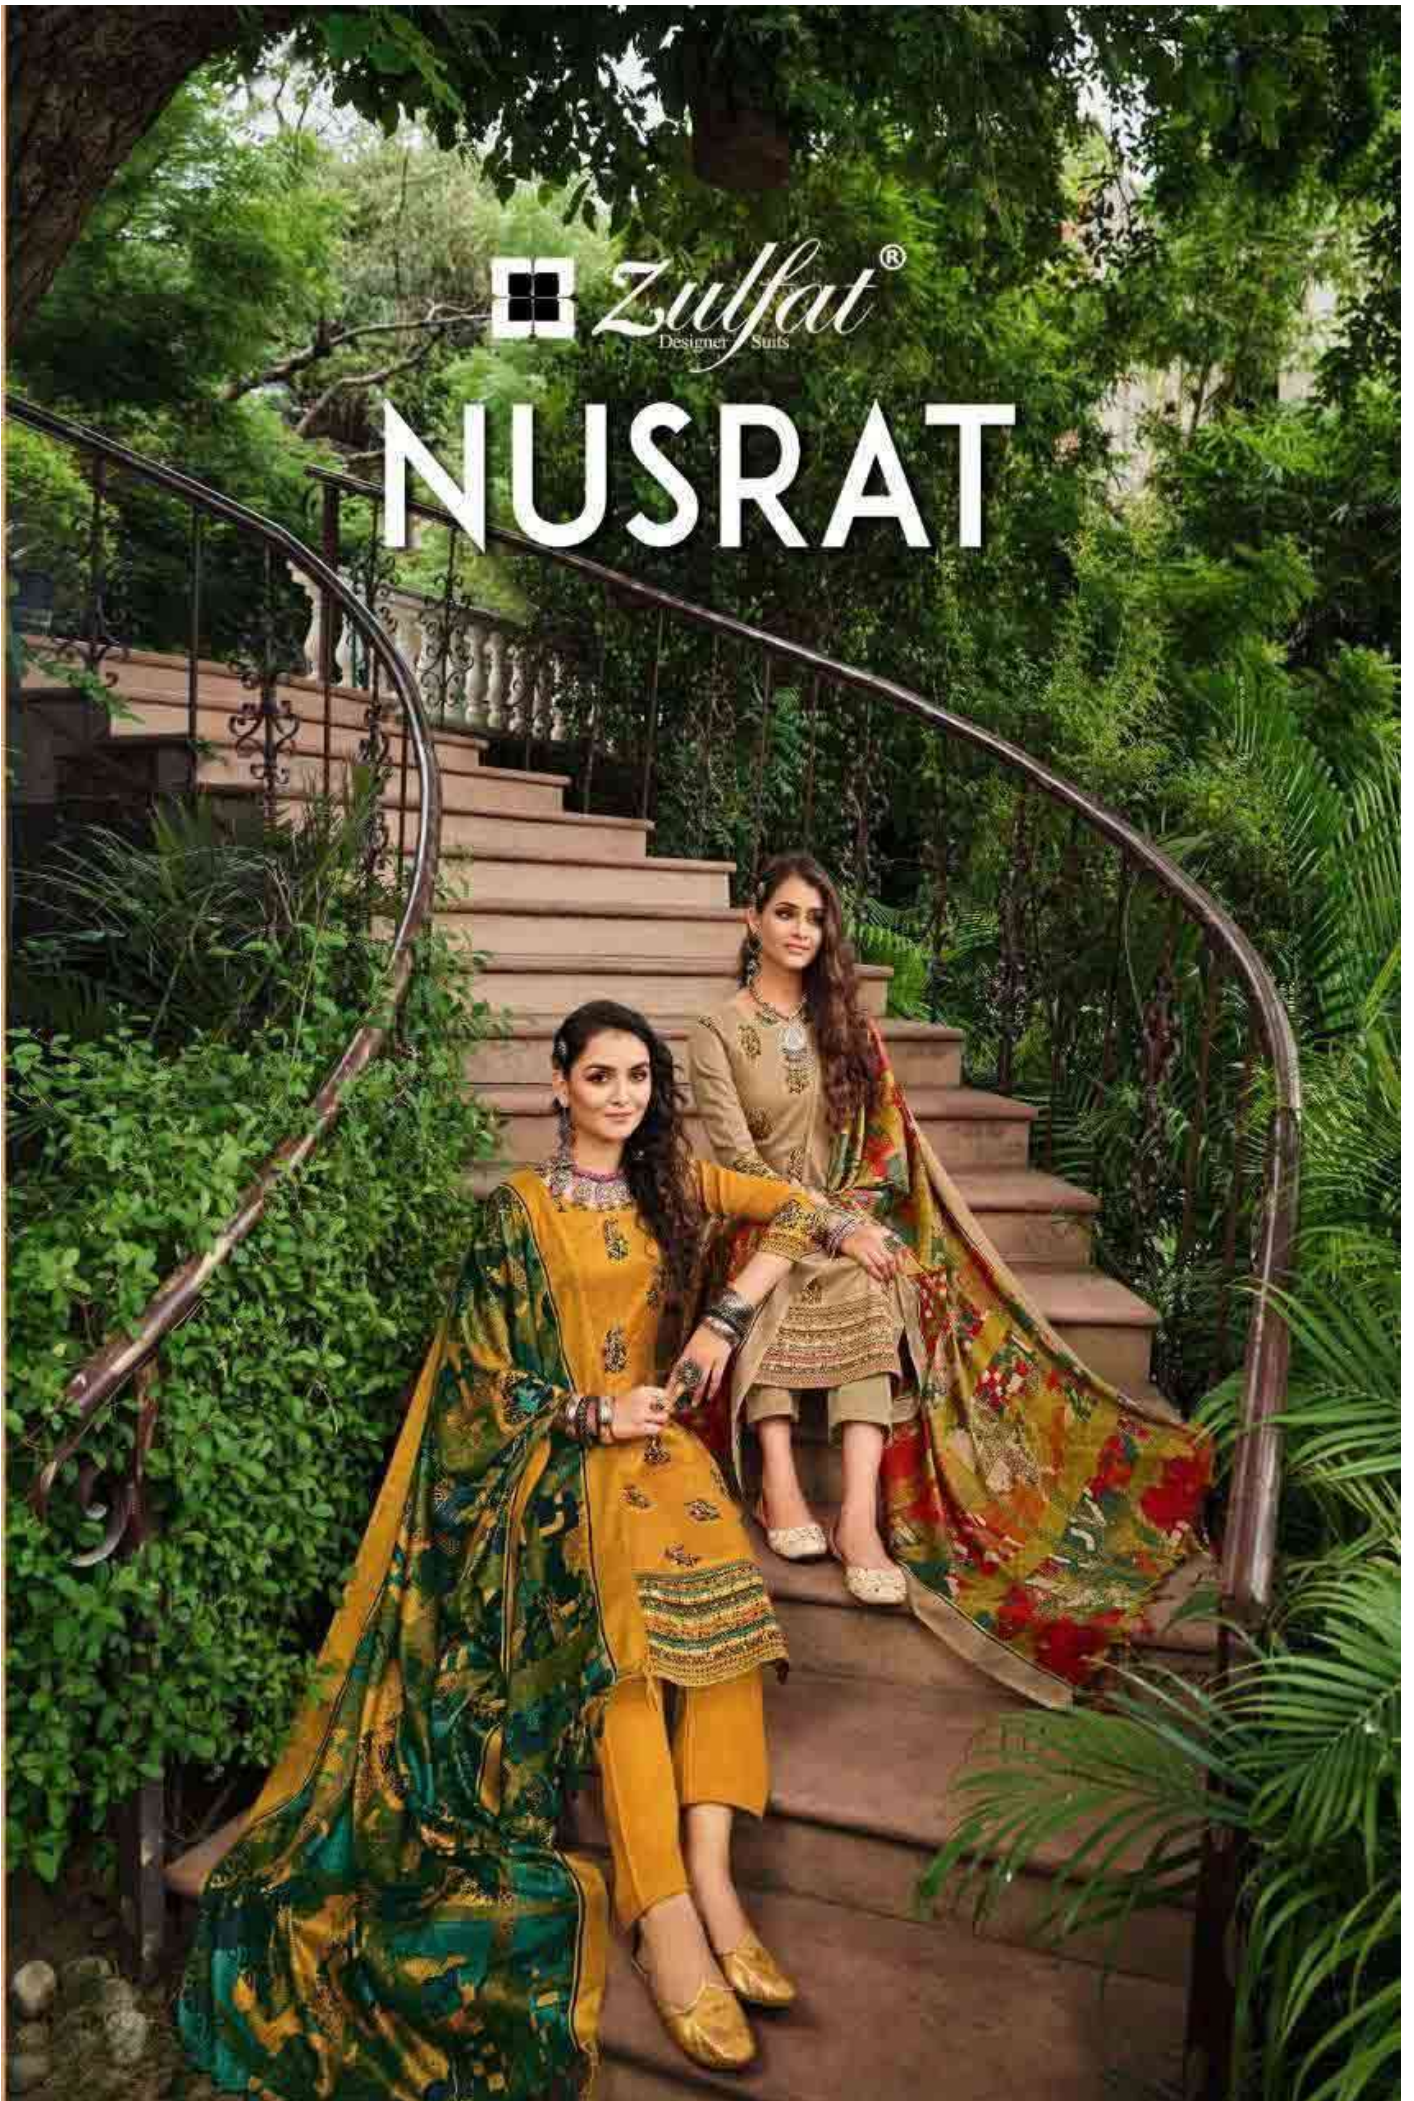

 *Zulfat*[®]
Designer Suits

NUSRAT

Zulfat®

458 - 004

Zulfat®
DESIGNER SUITS

458 - 006

Denim and sequins at the same is definitely
for modern woman.

DASHING

 **Zulfat**[®]
DESIGNERS

458 - 003

458 - 001

458 - 002

458 - 003

458 - 004

458 - 005

458 - 006