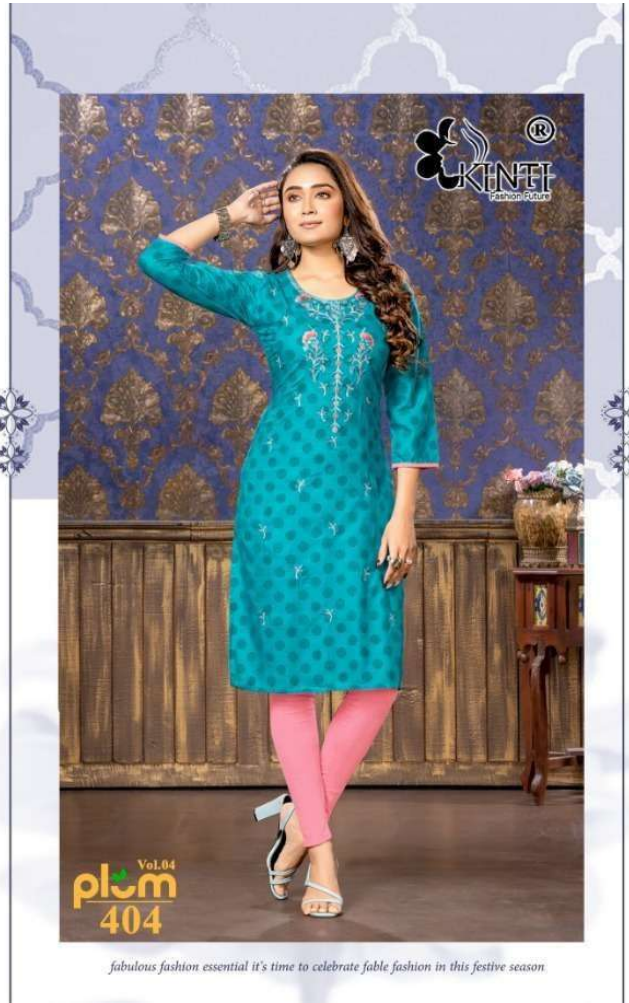

sea foam, mint, powder blue... the sky's the limit when it comes to these hues

Vol.04
plum
402

fabulous fashion essential it's time to celebrate fable fashion in this festive season

Vol.04
plum
406

she is not just a style icon, but an icon in every sense of the word

KINTEE[®]
Fashion Future

Vol.04
plum
407

KINTEE[®]
Fashion Future

Vol.04
plum
408

Vol.04
plum

she is not just a style icon. but an icon in every sense of the word