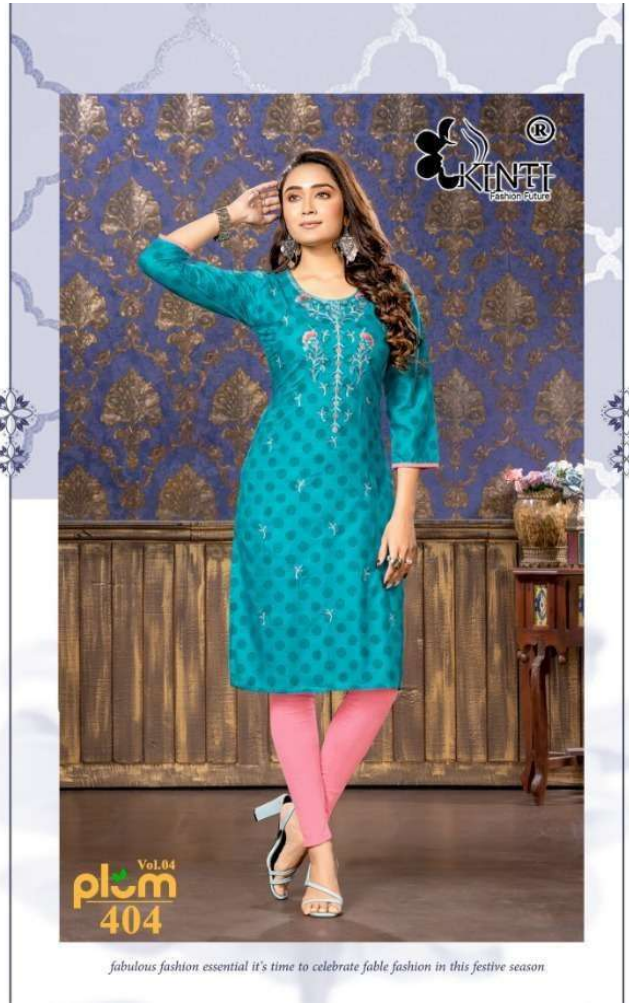

sea foam, mint, powder blue... the sky's the limit when it comes to these hues

Vol.04
plum
402

fabulous fashion essential it's time to celebrate fable fashion in this festive season

she is not just a style icon, but an icon in every sense of the word

 **KINTEE**[®]
Fashion Future

Vol.04
plum
407

KINTEE[®]
Fashion Future

Vol.04
plum
408

Vol.04
plum

she is not just a style icon. but an icon in every sense of the word