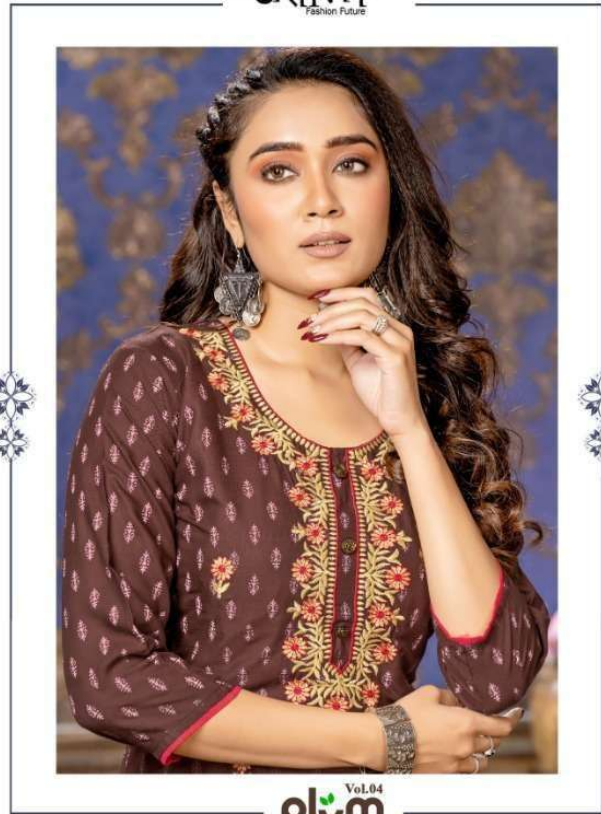

sea foam, mint, powder blue... the sky's the limit when it comes to these hues

Vol.04
plum
402

fabulous fashion essential it's time to celebrate fable fashion in this festive season

Vol.04
plum
406

she is not just a style icon, but an icon in every sense of the word

KINTEE[®]
Fashion Future

Vol.04
plum
407

KINTEE[®]
Fashion Future

Vol.04
plum
408

Vol.04
plum

she is not just a style icon. but an icon in every sense of the word