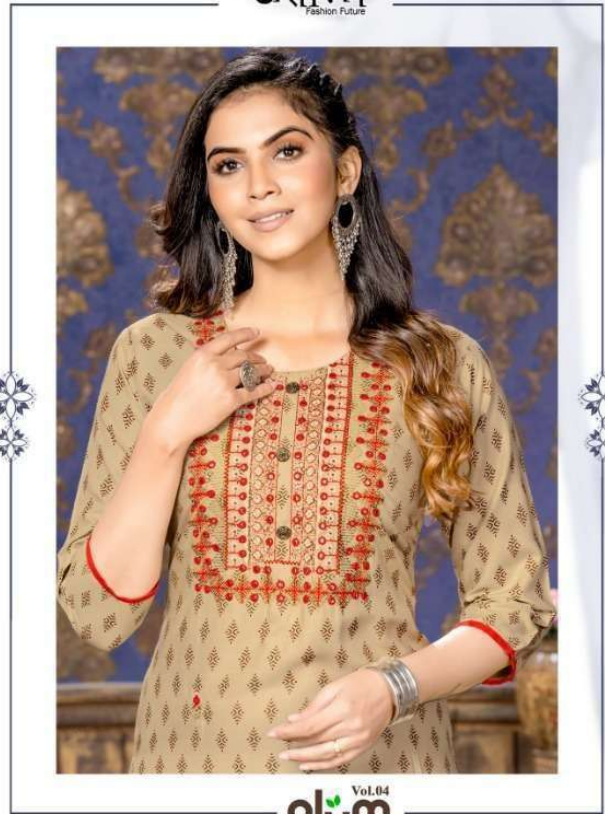

sea foam, mint, powder blue... the sky's the limit when it comes to these hues

Vol.04
plum
402

fabulous fashion essential it's time to celebrate fable fashion in this festive season

Vol.04
plum
406

she is not just a style icon, but an icon in every sense of the word

KINTEE[®]
Fashion Future

Vol.04
plum
407

KINTEE[®]
Fashion Future

Vol.04
plum
408

Vol.04
plum

she is not just a style icon. but an icon in every sense of the word