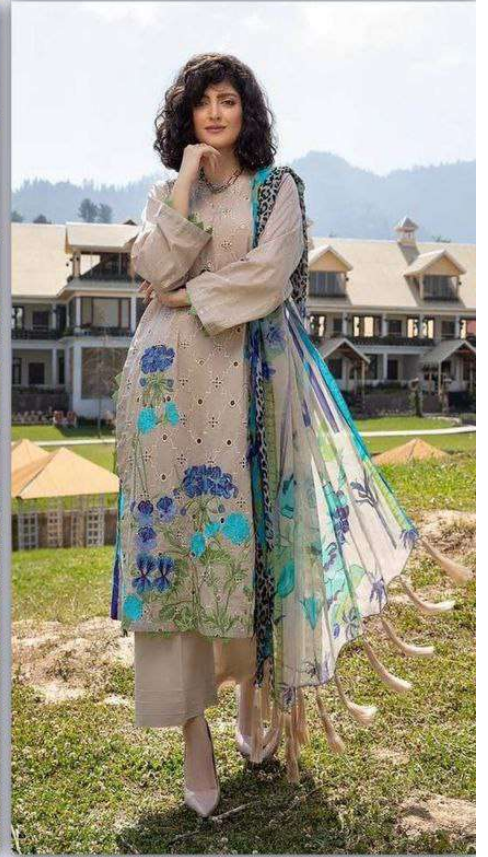

SHANAYA[®]

A-06

ROSE CRIMSON
LAWN COLLECTION

SHANAYA[®]

A-07

ROSE CRIMSON
LAWN COLLECTION

D.NO	TOP	BOTTOM	DUPATTA	RATE
A-06	CAMBRIC COTTON (BORING EMBROIDERY)	SEMI LAWN	PURE SILVER CHIFFON SILK DIGITAL PRINT	999
A-07	CAMBRIC COTTON (BORING EMBROIDERY)	SEMI LAWN	PURE SILVER CHIFFON SILK DIGITAL PRINT	899

HELLO TO EVERYONE

AVERAGE RATE :- 949 /- + GST

HEAVY EMBROIDERY IN ALL PIECES

ROSE CRIMSON
LAWN COLLECTION

Thank's For Your Support

SHANAYA

ROSE CRIMSON
LAWN COLLECTION

A-06