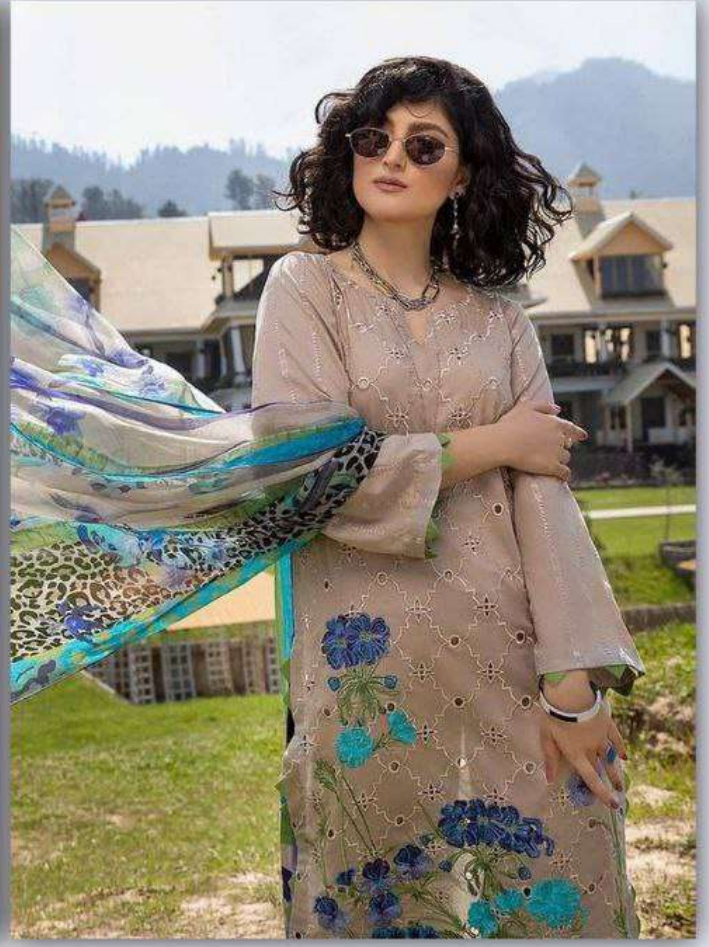

SHANAYA[®]

A-06

ROSE CRIMSON
LAWN COLLECTION

SHANAYA[®]

A-07

ROSE CRIMSON
LAWN COLLECTION

D.NO	TOP	BOTTOM	DUPATTA	RATE
A-06	CAMBRIC COTTON (BORING EMBROIDERY)	SEMI LAWN	PURE SILVER CHIFFON SILK DIGITAL PRINT	999
A-07	CAMBRIC COTTON (BORING EMBROIDERY)	SEMI LAWN	PURE SILVER CHIFFON SILK DIGITAL PRINT	899

HELLO TO EVERYONE

AVERAGE RATE :- 949 /- + GST

HEAVY EMBROIDERY IN ALL PIECES

ROSE CRIMSON
LAWN COLLECTION

Thank's For Your Support

SHANAYA

ROSE CRIMSON
LAWN COLLECTION

A-06