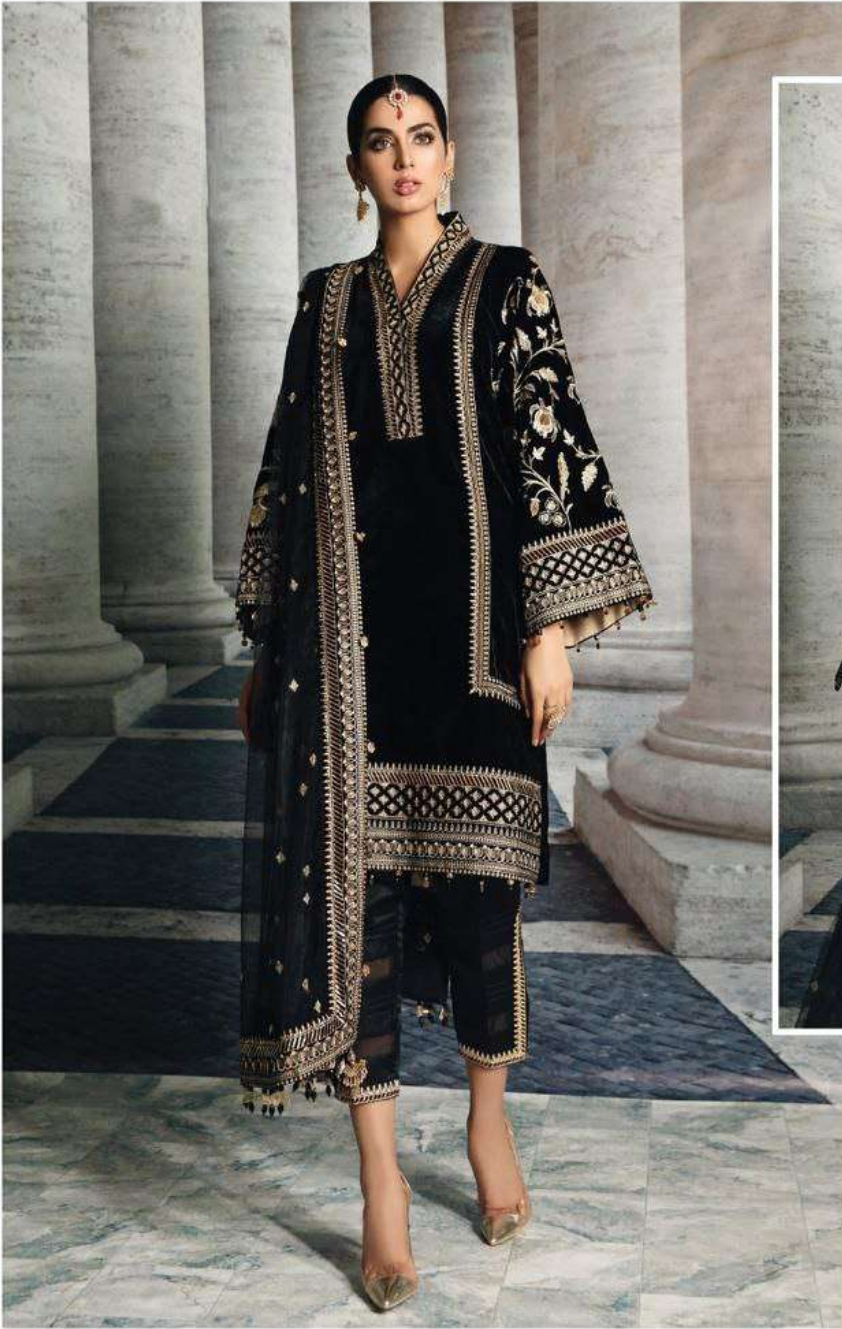

**Fepic®**

**WASHING INTRUCTIONS**

DO NOT USE ANY TYPE OF BLEACH OR STAIN REMOVING CHEMICALS  
BEFORE CUTTING / STITCHING. FABRIC SHOULD BE SOAKED BE SOAKED IN WATER  
( ALL COMPONENTS SEPARATELY ) FOR 15 MINUTES  
DO NOT KEEP WET FABRIC IN TWISTED FROM IN ORDER TO AVOID COPY MARKS |  
WASH COLOURED AND WHITE FABRICS SEPARATELY  
IRON CLOTHES AT MODERATE TEMPERATURE | DO NOT DRY FABRIC IN DIRECT SUNLIGHT  
( EXTRA LACES, HANGINGS AND ACCESSORIES ARE NOT INCUDED )