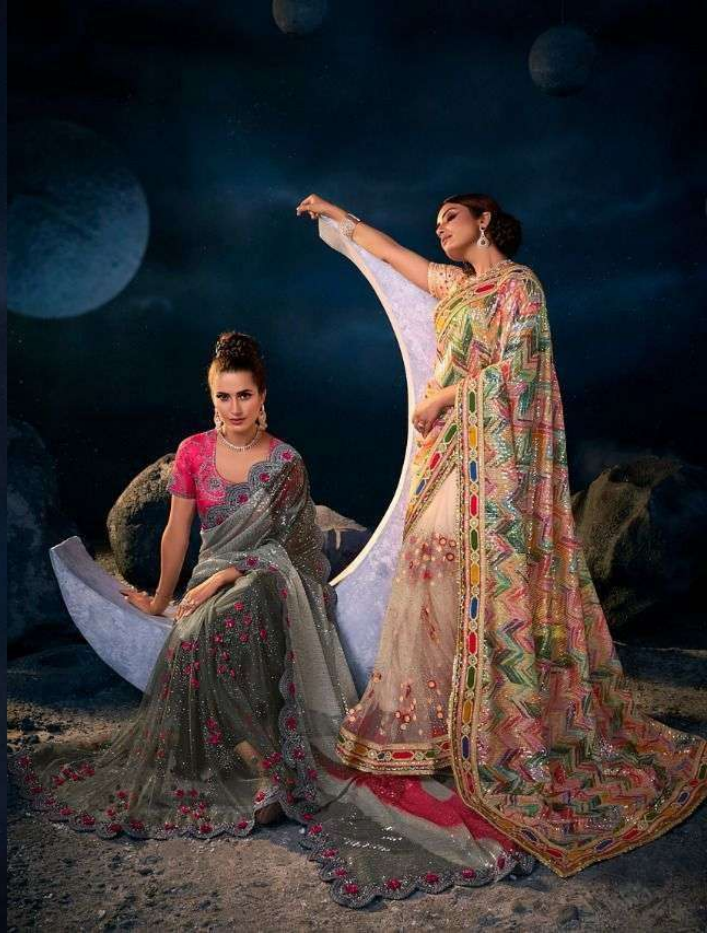

AN INSPIRATION OF WOMAN™

M. K. Dares
6318