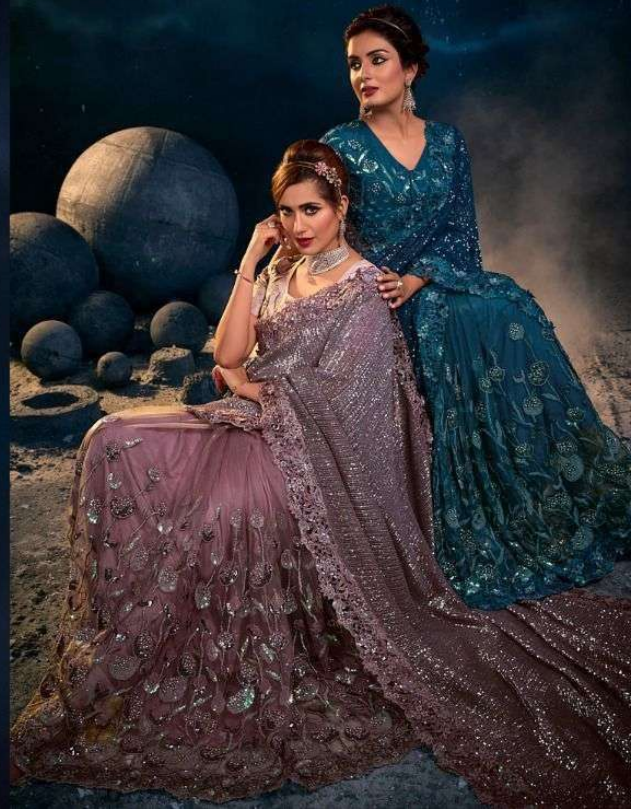

an experience of luxury™
M. N. Bhatt

6313