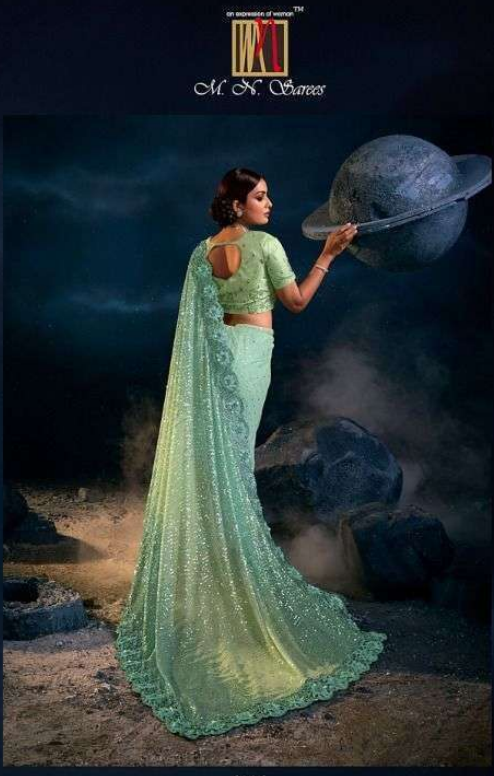

an experience of luxury™
M. N. Chatterjee

6306