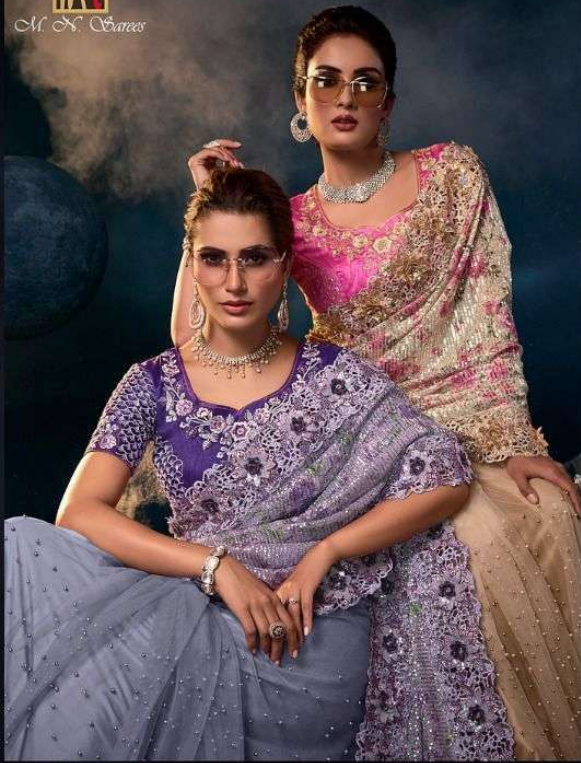

NOTE:

ALL SAREES ARE WITH ORIGINAL DIAMOND,MOTI & CUT- DANA WORK

an expression of woman™
M. S. Soares

6313

an expression of elegance™
M. N. Suresh

6302

an expression of woman™
M. N. Carros

6315