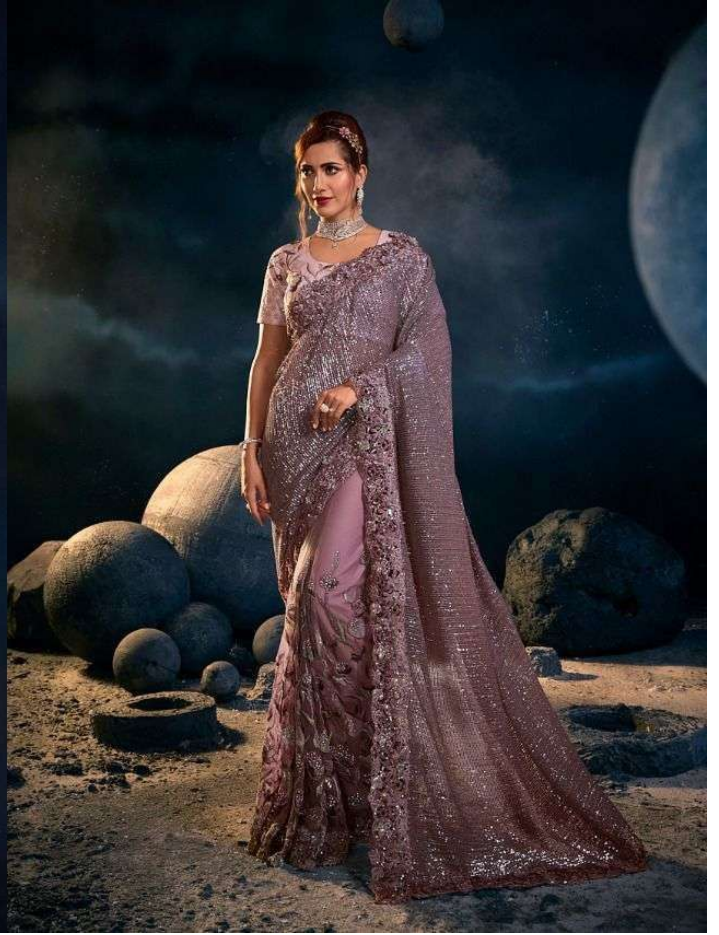

an expression of woman™
M. S. Soares

6313