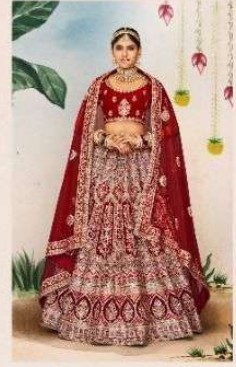

16005

16006

16001

16002

16004

16005

16003

16006

16001

SKU	MAIN COLOR	BLOUSE FABRICS	LEHANGA FABRICS	DUPATTA FABRICS	SIZE SEMI STITCHED	WORK	PRICE
16001	MAROON	VELVET	VELVET	SOFT NET	SEMI STITCHED	THREAD, ZARI, DORI, SEQUINS, ZARKAN	7825/- (FLAT) + (GST) +SHIPPING
16002	MAROON	VELVET	VELVET	SOFT NET	SEMI STITCHED	THREAD, ZARI, DORI, SEQUINS, ZARKAN	7825/- (FLAT) + (GST) +SHIPPING
16003	MAROON	VELVET	VELVET	SOFT NET	SEMI STITCHED	THREAD, ZARI, DORI, SEQUINS, ZARKAN	7825/- (FLAT) + (GST) +SHIPPING
16004	MAROON	VELVET	VELVET	SOFT NET	SEMI STITCHED	THREAD, ZARI, DORI, SEQUINS, ZARKAN	7825/- (FLAT) + (GST) +SHIPPING
16005	MAROON	VELVET	VELVET	SOFT NET	SEMI STITCHED	THREAD, ZARI, DORI, SEQUINS, ZARKAN	7825/- (FLAT) + (GST) +SHIPPING
16006	MAROON	VELVET	VELVET	SOFT NET	SEMI STITCHED	THREAD, ZARI, DORI, SEQUINS, ZARKAN	7825/- (FLAT) + (GST) +SHIPPING
<p>TOTAL AMOUNT : RS. 46950/-</p> <p>TOTAL DESIGNS : 6 PCS AVERAGE RATE : RS. 7825/-</p> <p>ALL RATES ARE FLAT NO DISCOUNT AND EXCLUSIVE OF GST AND SHIPPING</p>							