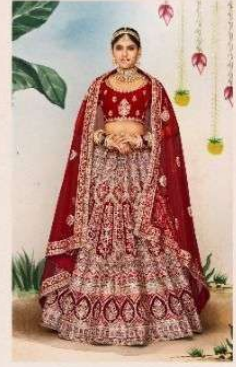

16005

16006

16001

16002

16004

16005

16003

16006

16001

SKU	MAIN COLOR	BLOUSE FABRICS	LEHANGA FABRICS	DUPATTA FABRICS	SIZE SEMI STITCHED	WORK	PRICE
16001	MAROON	VELVET	VELVET	SOFT NET	SEMI STITCHED	THREAD, ZARI, DORI, SEQUINS, ZARKAN	7825/- (FLAT) + (GST) +SHIPPING
16002	MAROON	VELVET	VELVET	SOFT NET	SEMI STITCHED	THREAD, ZARI, DORI, SEQUINS, ZARKAN	7825/- (FLAT) + (GST) +SHIPPING
16003	MAROON	VELVET	VELVET	SOFT NET	SEMI STITCHED	THREAD, ZARI, DORI, SEQUINS, ZARKAN	7825/- (FLAT) + (GST) +SHIPPING
16004	MAROON	VELVET	VELVET	SOFT NET	SEMI STITCHED	THREAD, ZARI, DORI, SEQUINS, ZARKAN	7825/- (FLAT) + (GST) +SHIPPING
16005	MAROON	VELVET	VELVET	SOFT NET	SEMI STITCHED	THREAD, ZARI, DORI, SEQUINS, ZARKAN	7825/- (FLAT) + (GST) +SHIPPING
16006	MAROON	VELVET	VELVET	SOFT NET	SEMI STITCHED	THREAD, ZARI, DORI, SEQUINS, ZARKAN	7825/- (FLAT) + (GST) +SHIPPING
<p><b>TOTAL AMOUNT : RS. 46950/-</b></p> <p><b>TOTAL DESIGNS : 6 PCS   AVERAGE RATE : RS. 7825/-</b></p> <p><b>ALL RATES ARE FLAT NO DISCOUNT AND EXCLUSIVE OF GST AND SHIPPING</b></p>							