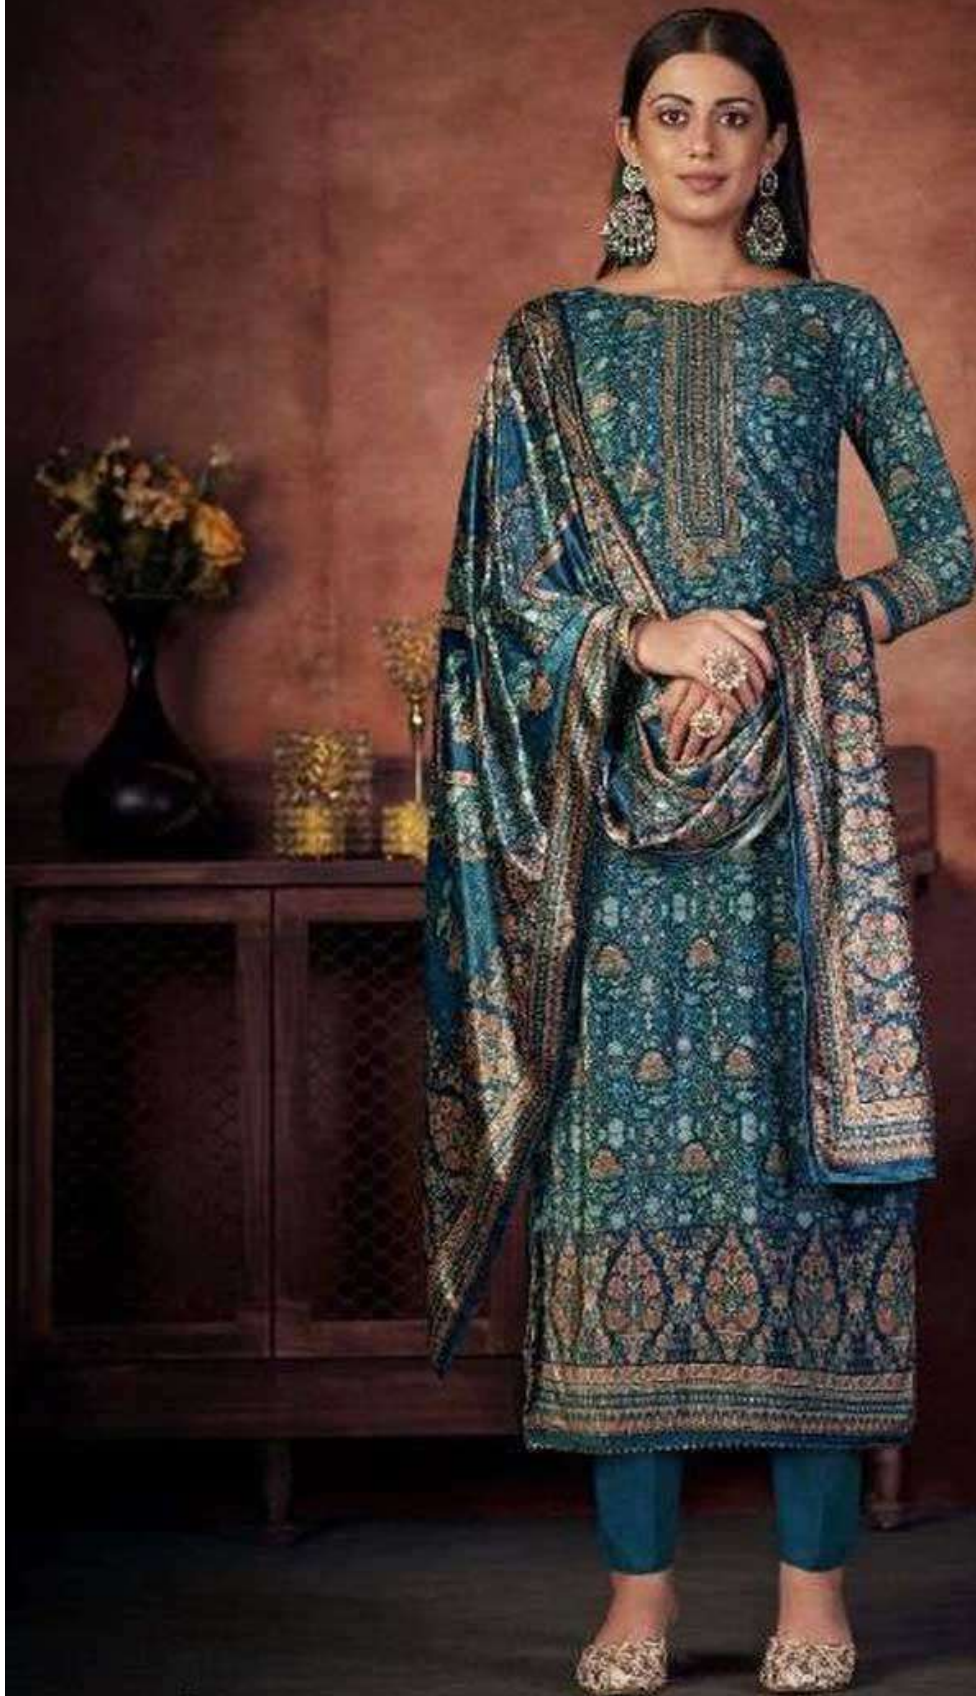

SHEEZA

The new Indian dress collection  
celebrate your classy look with the perfect combination of color style

312 - 006

  
**SHEEZA**  
The new collection collection  
celebrates your classy art with the perfect co-ordinates of the days.  
312 - 009

  
SHREEZA  
The new Indian dress collection  
redefines your daily wear with the perfect combination of color, style  
312 - 999

**SHEEZA**  
The new Indian season collection,  
celebrates your steady style with the perfect concordance of time & style.  
812 - 302

  
**SHEEZA**  
The new collection of...  
...with the perfect collection of...  
312 - 024

312 - 001

312 - 002

312 - 003

312 - 004

312 - 005

312 - 006

sheeza