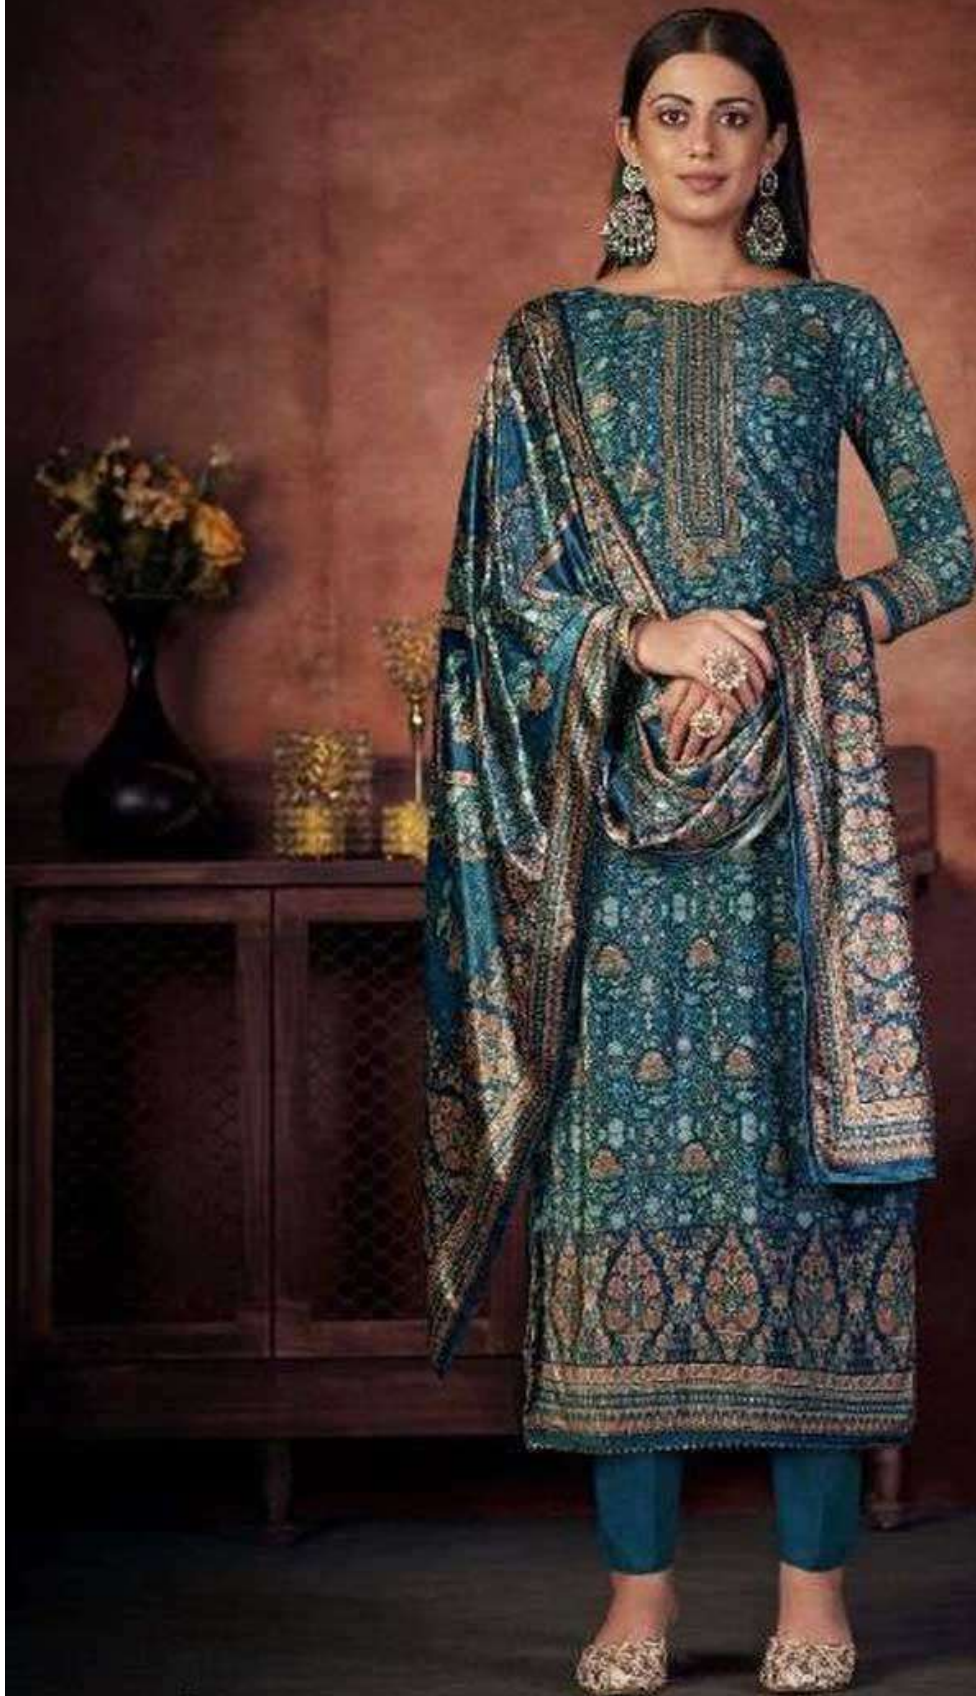

SHEEZA

The new Indian dress collection  
celebrate your classy look with the perfect combination of color style

312 - 006

  
**SHEEZA**  
The new collection collection  
celebrates your classy art with the perfect co-ordinates of the days.  
312 - 009

  
SHREEZA  
The new Indian dress collection  
redefines your daily wear with the perfect combination of color, style  
312 - 999

**SHEEZA**  
The new Indian season collection,  
celebrates your steady style with the perfect concordance of time & style.  
812 - 302