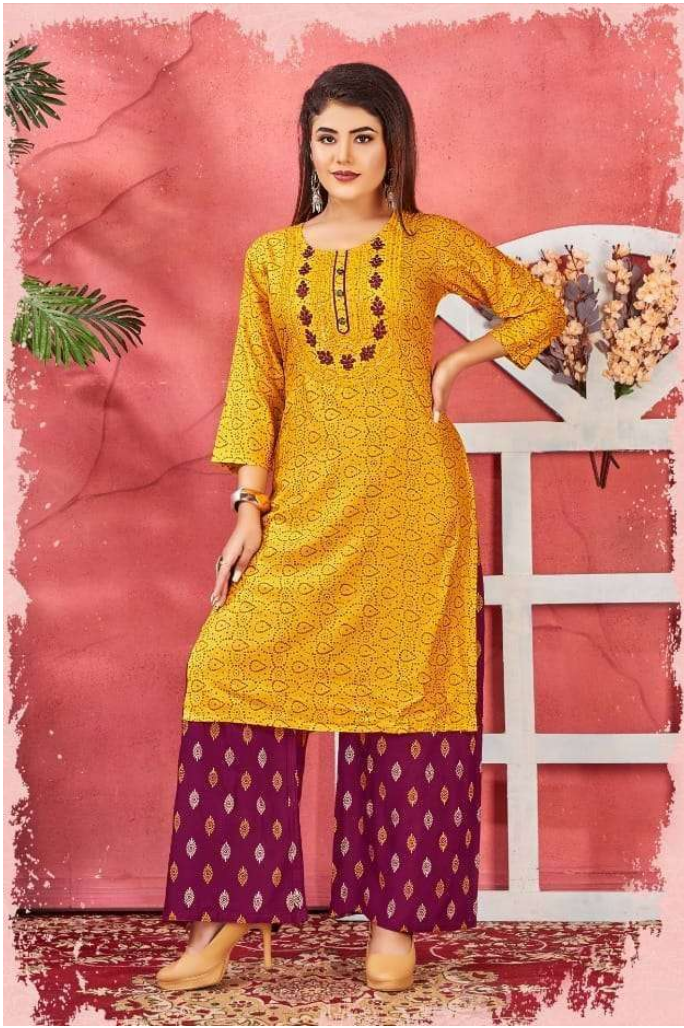

Plazo Express
Vol-8

Fashion Report

❁ 1007 ❁