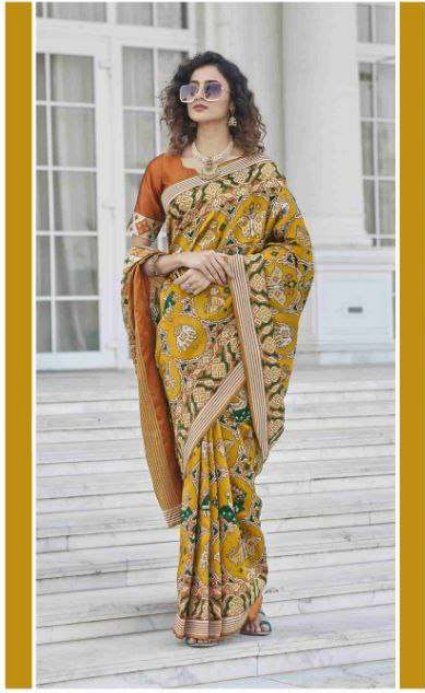

शुभाकरा

D.NO 5363