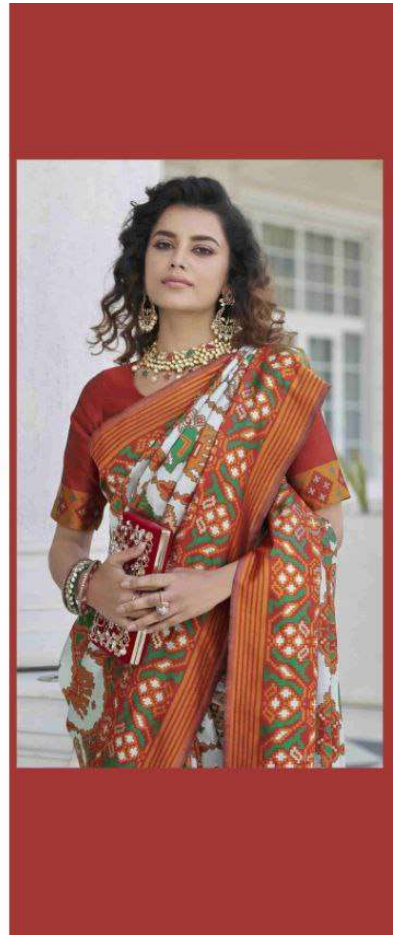

शुभकरत्रु

D.NO 5364

शुभचक्र

D.NO 5361

शुभचक्र

D.NO 5362

शुभवस्त्रा

D.NO 5363

शुभवस्त्र

D.NO 5364

Design NO. (SKU)	Saree Color	Saree Fabric	Blouse Fabric	Saree Length	Blouse Work	Blouse Type	Saree & Blouse Work	KG
5361	White	Patola Silk	Patola Silk	5.5 MTR	80 CM	UN-Stitched	Zari Work, Patola Weaving Silk	1 KG
5362	Orange	Patola Silk	Patola Silk	5.5 MTR	80 CM	UN-Stitched	Zari Work, Patola Weaving Silk	1 KG
5363	Mustard	Patola Silk	Patola Silk	5.5 MTR	80 CM	UN-Stitched	Zari Work, Patola Weaving Silk	1 KG
5364	Purple	Patola Silk	Patola Silk	5.5 MTR	80 CM	UN-Stitched	Zari Work, Patola Weaving Silk	1 KG