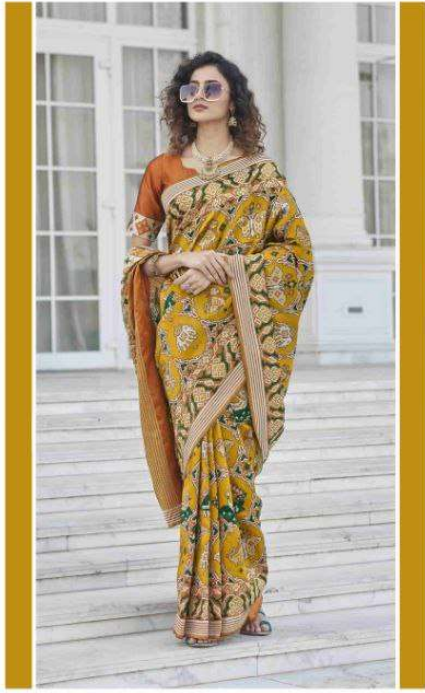

शुभवस्त्रा

D.NO 5363