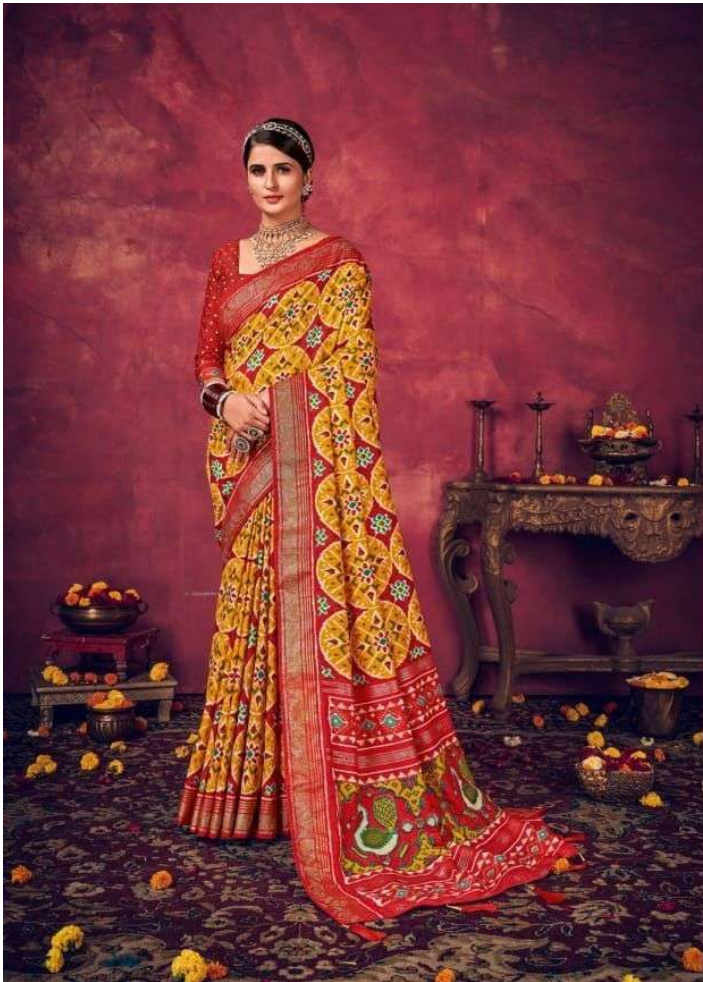

THE RHYTHM
ROMANCE
DARE TO TANGO TO ITS BEAT...

D.NO.4002