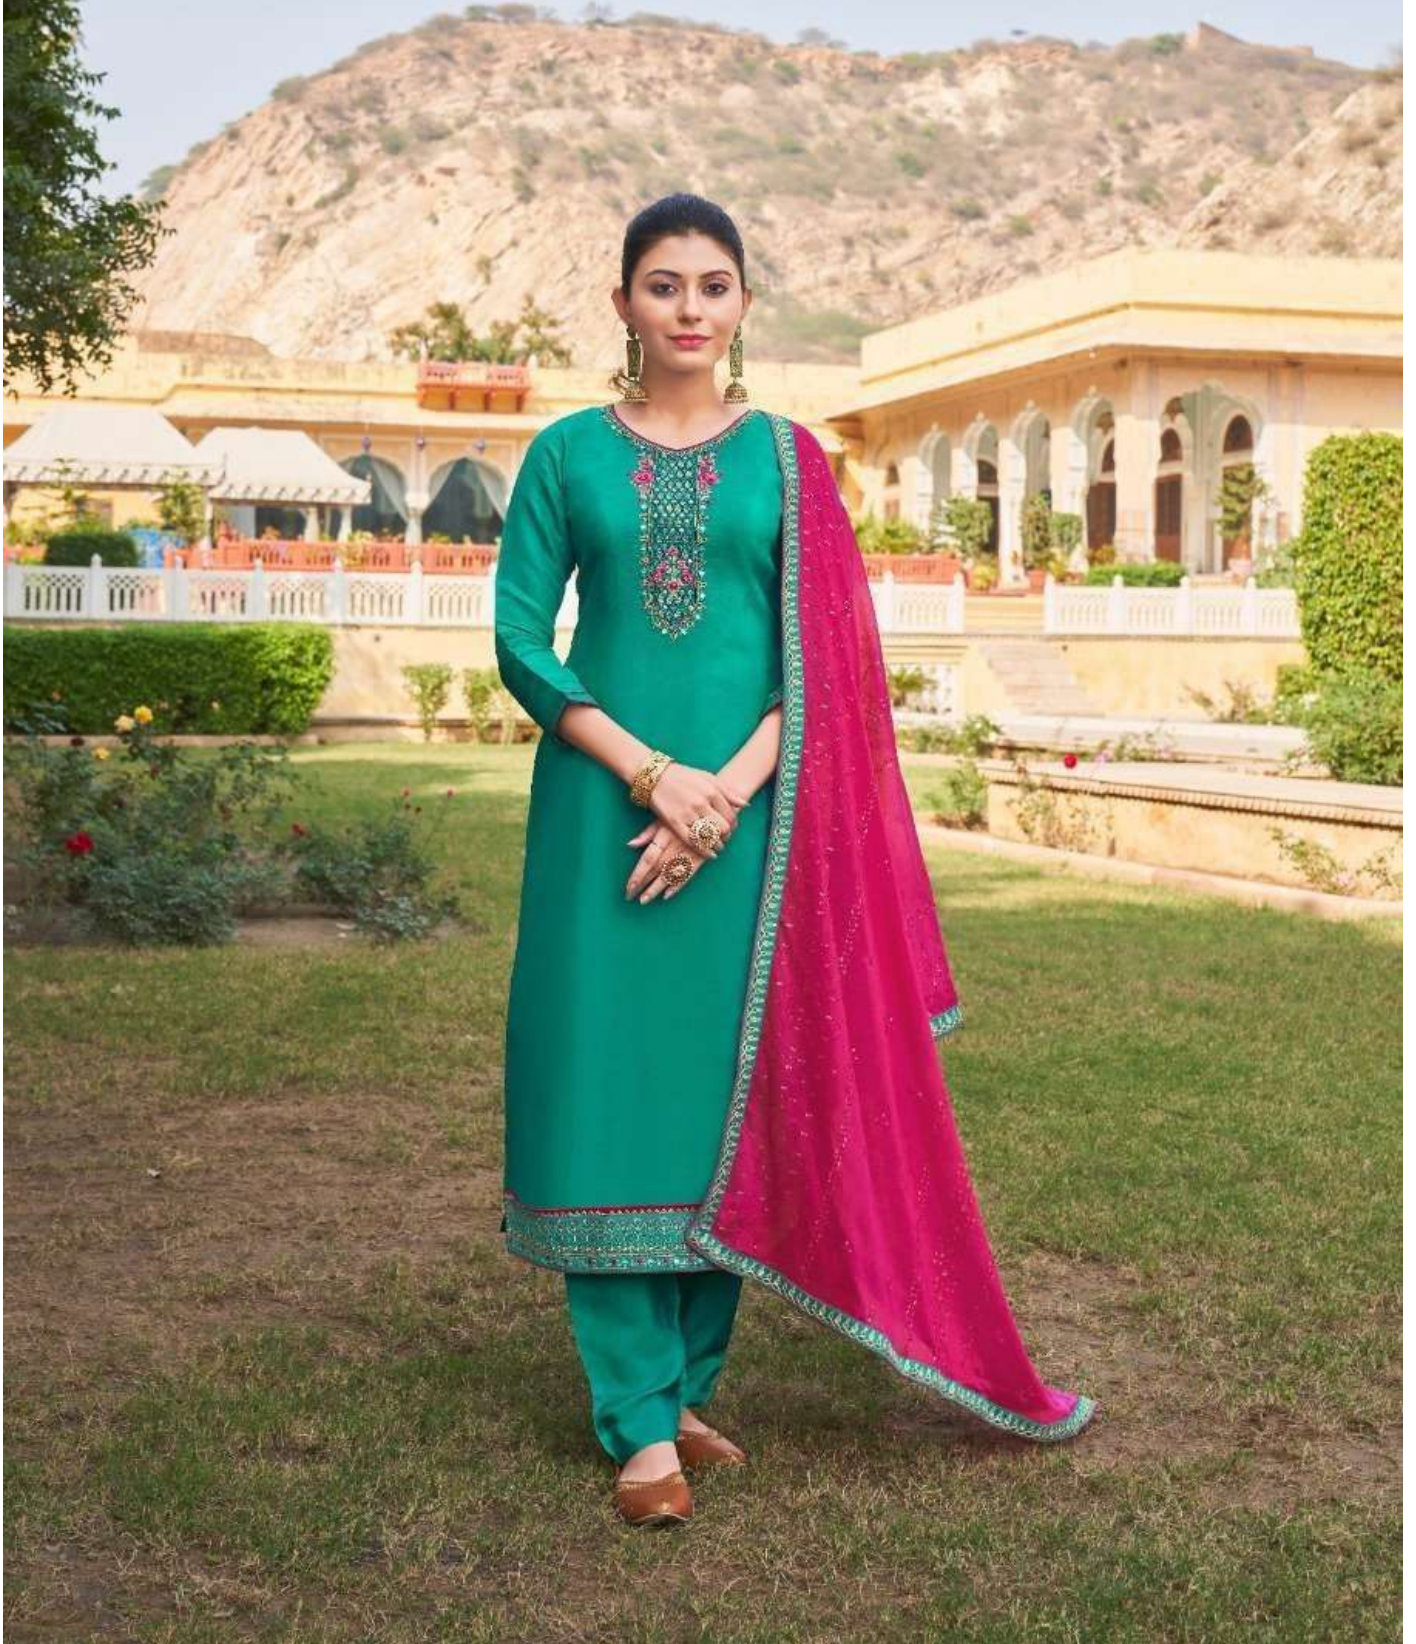

THE COLLECTION SEAMLESSLY CREATES AN AMBIANCE OF STYLE & GRADE
EMBELLISHED IMMACULATEDLY WITH FINE WORK

0704

0703

THE COLLECTION SEAMLESSLY CREATES AN AMBIANCE OF STYLE & GRADE
EMBELLISHED IMMACULATELY WITH FINE WORK

0704

0701

0702

0703

0704

- **TOP** - VISCOSE UPADA SILK WITH FANCY EMBROIDERY WORK
- **BOTTOM** - DULL SANTOON
- **DUPATTA** - PURE CHINON HEAVY WORK WITH FOUR SIDE LACE WORK
- **DESIGNS** - 04

Catalogue :- वैदेही VAIDEHI
Rate :- 849/-