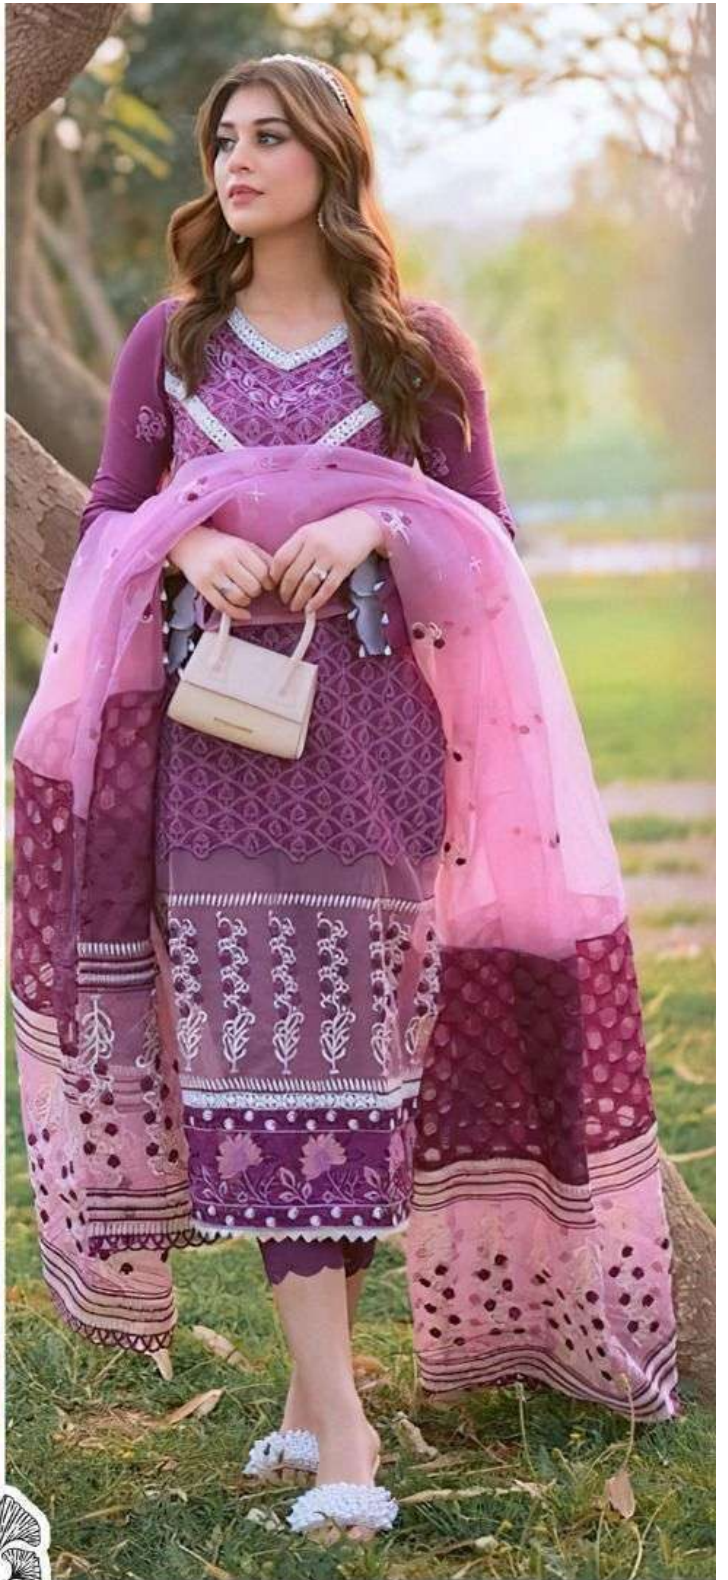

ZARIN

TOP Fox Georgette with Embroidery

ZAHA

BOTTOM-INNER Dull Santoon

D.No.10040

DUPATTA Nazmin with Embroidery

ZARIN

ZAHA

D.No.10041

TOP Fox Georgette with Embroidery

BOTTOM-INNER Dull Santoon

DUPATTA Butterfly Net with Embroidery

ZARIN

ZAHA

D.No.10042

TOP Fox Georgette
with Embroidery

BOTTOM-INNER Dull Santoon

DUPATTA Nazmin
with Embroidery

ZAHA

ZARIN

10040

10041

10042