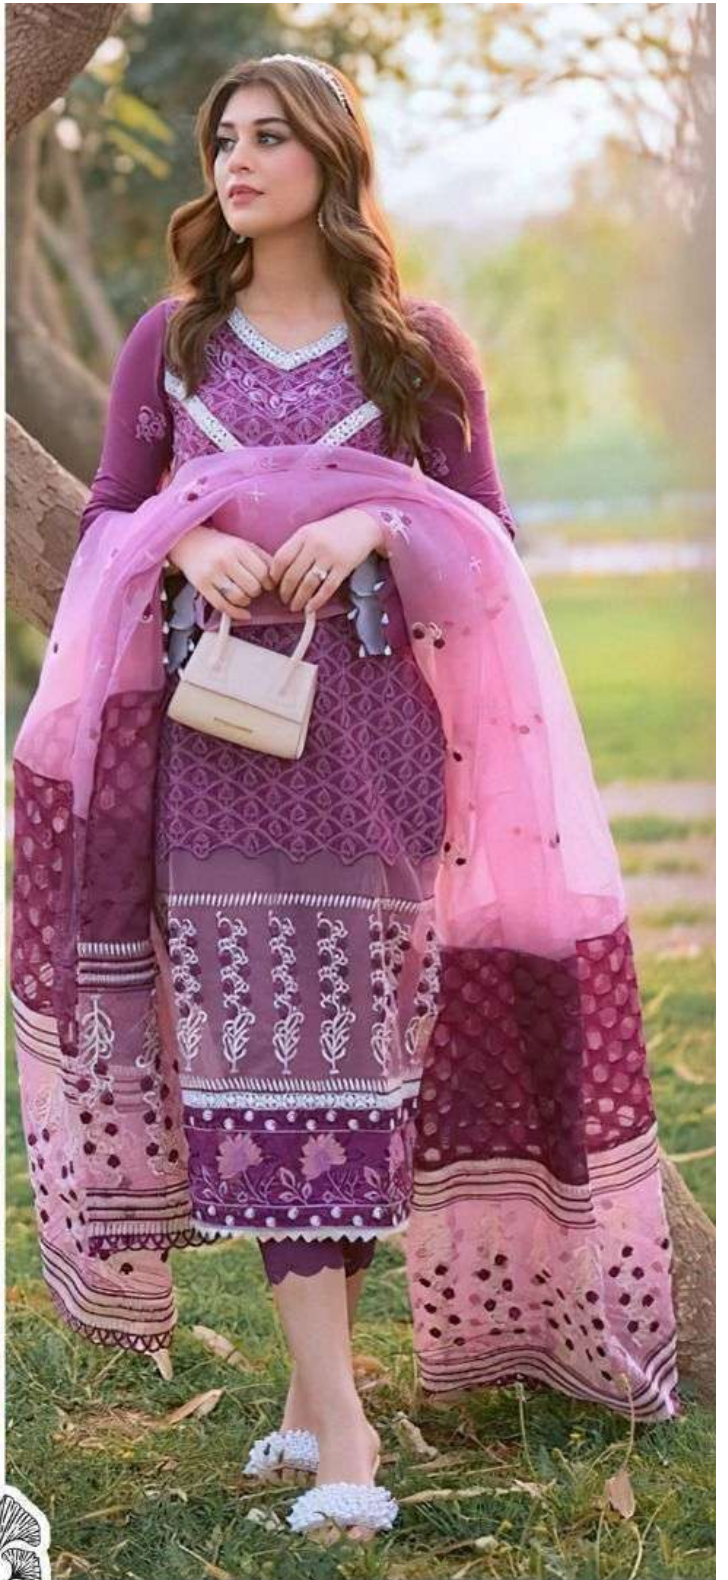

ZARIN

TOP Fox Georgette
with Embroidery

ZAHA

BOTTOM-INNER Dull Santoon

D.No.10040

DUPATTA Nazmin
with Embroidery

ZARIN

ZAHA

D.No.10041

TOP Fox Georgette with Embroidery

BOTTOM-INNER Dull Santoon

DUPATTA Butterfly Net with Embroidery

ZARIN

ZAHA

D.No.10042

TOP Fox Georgette
with Embroidery

BOTTOM-INNER Dull Santoon

DUPATTA Nazmin
with Embroidery

ZAHA

ZARIN

10040

10041

10042