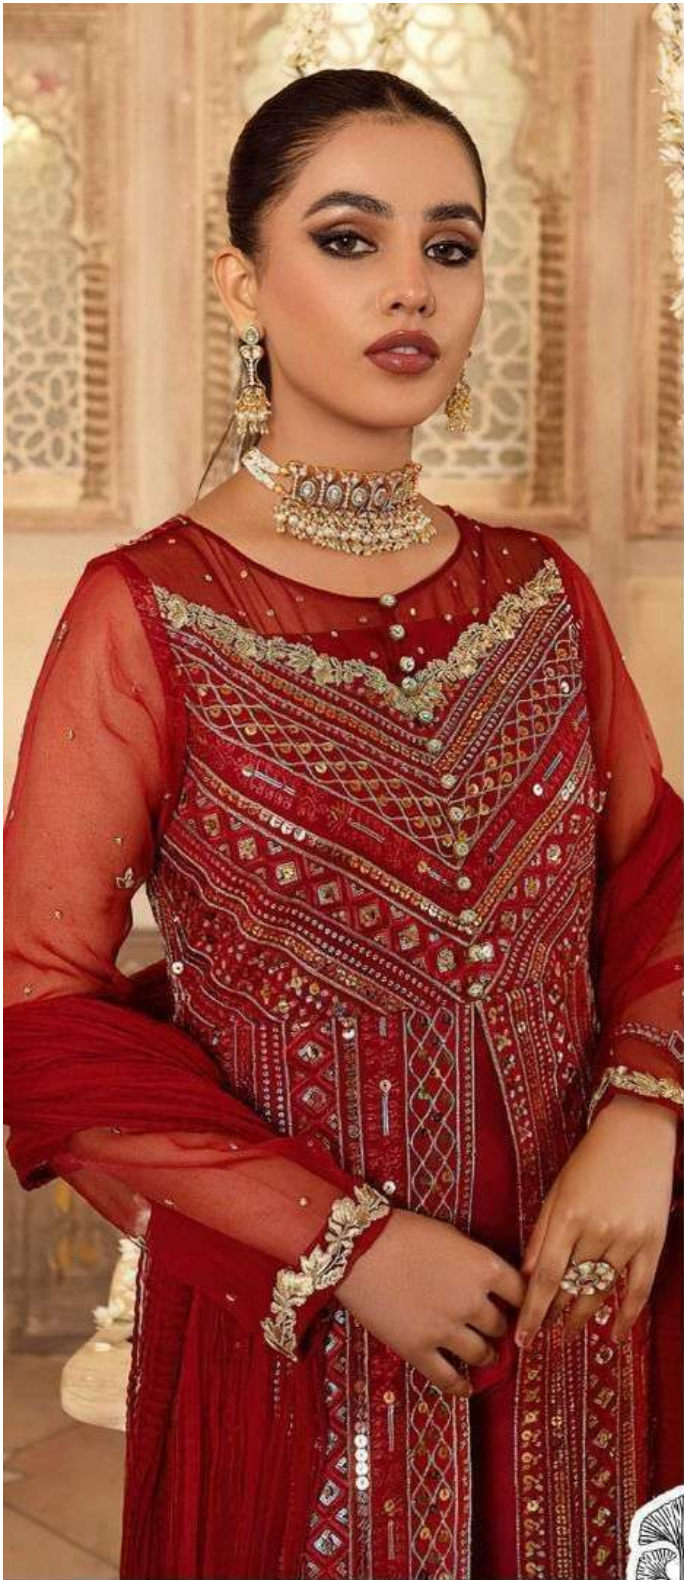

ZARIN

TOP Fox Georgette
with Embroidery

ZAHA

BOTTOM-INNER Dull Santoon

D.No.10040

DUPATTA Nazmin
with Embroidery

ZARIN

ZAHA

D.No.10041

TOP Fox Georgette with Embroidery

BOTTOM-INNER Dull Santoon

DUPATTA Butterfly Net with Embroidery

ZARIN

ZAHA

D.No.10042

TOP Fox Georgette
with Embroidery

BOTTOM-INNER Dull Santoon

DUPATTA Nazmin
with Embroidery

ZAHA

ZARIN

10040

10041

10042