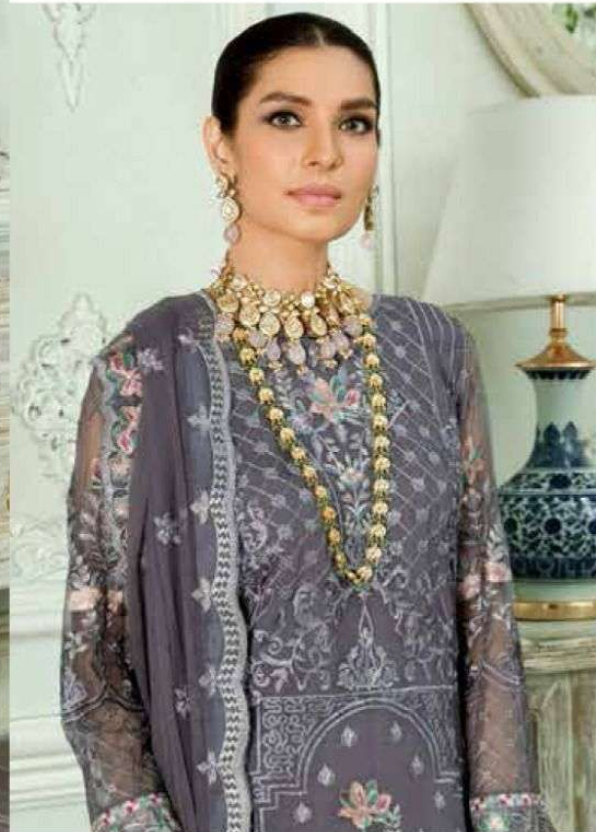

*Serina*TM
Pakistani Suit
A BRAND BY MEGHA EXPORT

D.NO.47002

Farmaish

TOP - FOX GEORGETTE HEAVY EMBROIDERED

INNER BOTTOM - HEAVY SANTOON

DUPATTA - NAZNEEN HEAVY EMBROIDERED

*Serina*TM
Pakistani Suit

A BRAND BY MEGHA EXPORT

D.NO.47003

Farmaish

TOP - FOX GEORGETTE HEAVY EMBROIDERED

INNER BOTTOM - HEAVY SANTOON

DUPATTA - NAZNEEN HEAVY EMBROIDERED

*Serina*TM
Pakistani Suit

A BRAND BY MEGHA EXPORT

D.NO.47006

Farmaish

TOP - FOX GEORGETTE HEAVY EMBROIDERED

INNER BOTTOM - HEAVY SANTOON

DUPATTA - NAZNEEN HEAVY EMBROIDERED

*Serina*TM
Pakistani Suit
A BRAND BY MEGHA EXPORT

D.NO.47005

Farmaish

TOP - FOX GEORGETTE HEAVY EMBROIDERED

INNER BOTTOM - HEAVY SANTOON

DUPATTA - NAZNEEN HEAVY EMBROIDERED

*Serina*TM
Pakistani Suit

A BRAND BY  MEGHA EXPORT

D.NO.47004

Farmaish

TOP - FOX GEORGETTE HEAVY EMBROIDERED

INNER BOTTOM - HEAVY SANTOON