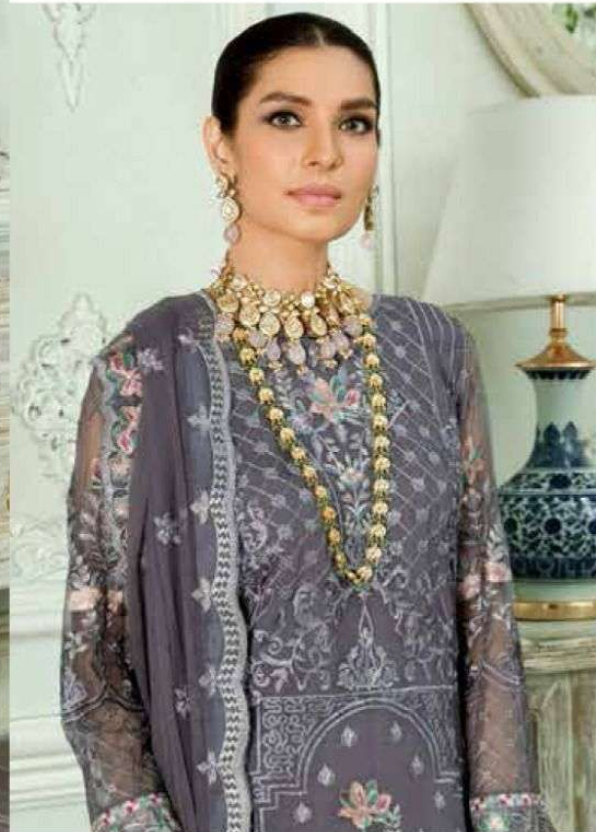

Serena
Dresses & More
ASAPRODY MEGHA EXPORT

Farmaish

*Serina*TM
Pakistani Suit
A BRAND BY MEGHA EXPORT

D.NO.47001

Farmaish

TOP - FOX GEORGETTE HEAVY EMBROIDERED

INNER BOTTOM - HEAVY SANTOON

DUPATTA - NAZNEEN HEAVY EMBROIDERED

D.NO.47003

Farmaish

TOP - FOX GEORGETTE HEAVY EMBROIDERED

INNER BOTTOM - HEAVY SANTOON

DUPATTA - NAZNEEN HEAVY EMBROIDERED

*Serina*TM
Pakistani Suit

A BRAND BY MEGHA EXPORT

D.NO.47006

Farmaish

TOP - FOX GEORGETTE HEAVY EMBROIDERED

INNER BOTTOM - HEAVY SANTOON

DUPATTA - NAZNEEN HEAVY EMBROIDERED

*Serina*TM
Pakistani Suit
A BRAND BY MEGHA EXPORT

D.NO.47005

Farmaish

TOP - FOX GEORGETTE HEAVY EMBROIDERED

INNER BOTTOM - HEAVY SANTOON

DUPATTA - NAZNEEN HEAVY EMBROIDERED

*Serina*TM
Pakistani Suit

A BRAND BY  MEGHA EXPORT

D.NO.47004

Farmaish

TOP - FOX GEORGETTE HEAVY EMBROIDERED

INNER BOTTOM - HEAVY SANTOON