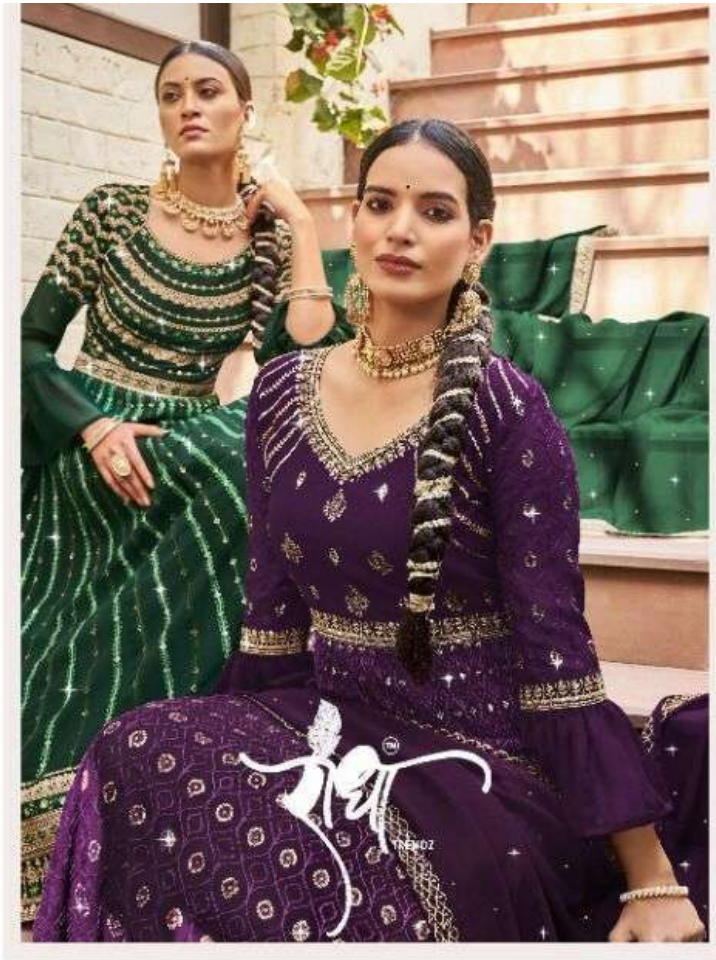

Be your own star in the night sky. Fashion is not just about looks, it's about confidence.

LOOK#924

FLORAL

ANAKALI COLLECTION

LOOK#921

LOOK#922

LOOK#923

LOOK#924

FLORAL

ANARKALI COLLECTION

D.NO.	PRICE	DESCRIPTION
921	1895/-	*FABRIC DETAILS*
922	1895/-	TOP : GEORGETTE WITH HEAVY EMBROIDERY WORK
923	1895/-	BOTTOM + INNER : DULL SANTOON
924	1895/-	DUPATTA: NAZNEEN WITH FOUR SIDE EMBROIDERY LACE AND DIAMON WORK
TOTAL AMOUNT :7580/- + GST		TOTAL PCS :04