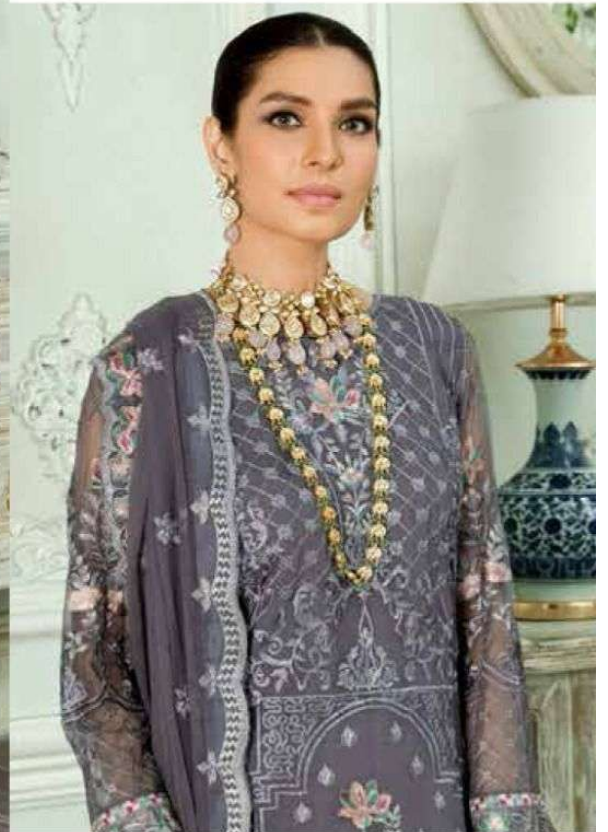

Serina^{TM}
Pakistani Suit
A BRAND BY MEGHA EXPORT

D.NO.47005