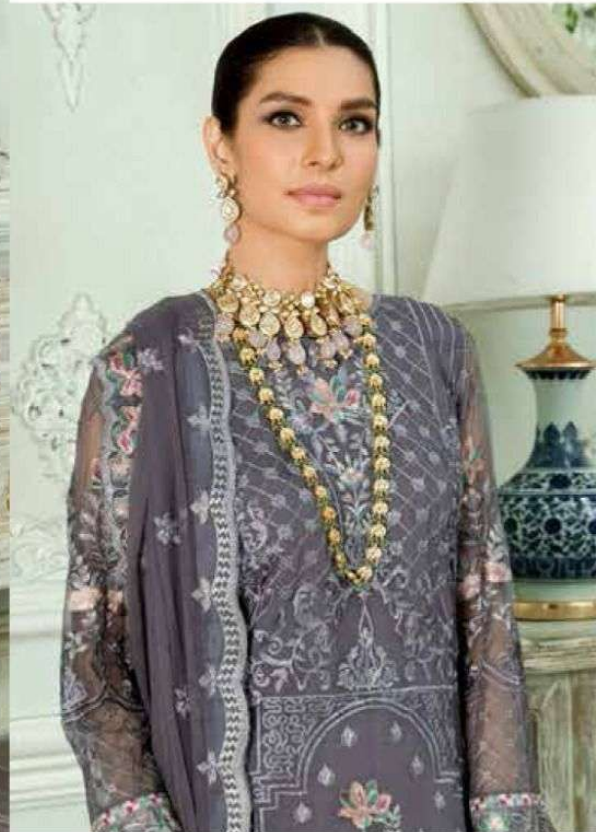

Serina
Pakistani Suit
A BRAND BY MEGHA EXPORT

D.NO.47001

Farmaish

TOP - FOX GEORGETTE HEAVY EMBROIDERED

INNER BOTTOM - HEAVY SANTOON

DUPATTA - NAZNEEN HEAVY EMBROIDERED

*Serina*TM
Pakistani Suit
A BRAND BY MEGHA EXPORT

D.NO.47002

Farmaish

TOP - FOX GEORGETTE HEAVY EMBROIDERED

INNER BOTTOM - HEAVY SANTOON

DUPATTA - NAZNEEN HEAVY EMBROIDERED

*Serina*TM
Pakistani Suit
A BRAND BY MEGHA EXPORT

D.NO.47003

Farmaish

TOP - FOX GEORGETTE HEAVY EMBROIDERED

INNER BOTTOM - HEAVY SANTOON

DUPATTA - NAZNEEN HEAVY EMBROIDERED

*Serina*TM
Pakistani Suit

A BRAND BY MEGHA EXPORT

D.NO.47004

Farmaish

TOP - FOX GEORGETTE HEAVY EMBROIDERED

INNER BOTTOM - HEAVY SANTOON

DUPATTA - NAZNEEN HEAVY EMBROIDERED

*Serina*TM
Pakistani Suit
A BRAND BY MEGHA EXPORT

D.NO.47005

Farmaish

TOP - FOX GEORGETTE HEAVY EMBROIDERED

INNER BOTTOM - HEAVY SANTOON

DUPATTA - NAZNEEN HEAVY EMBROIDERED