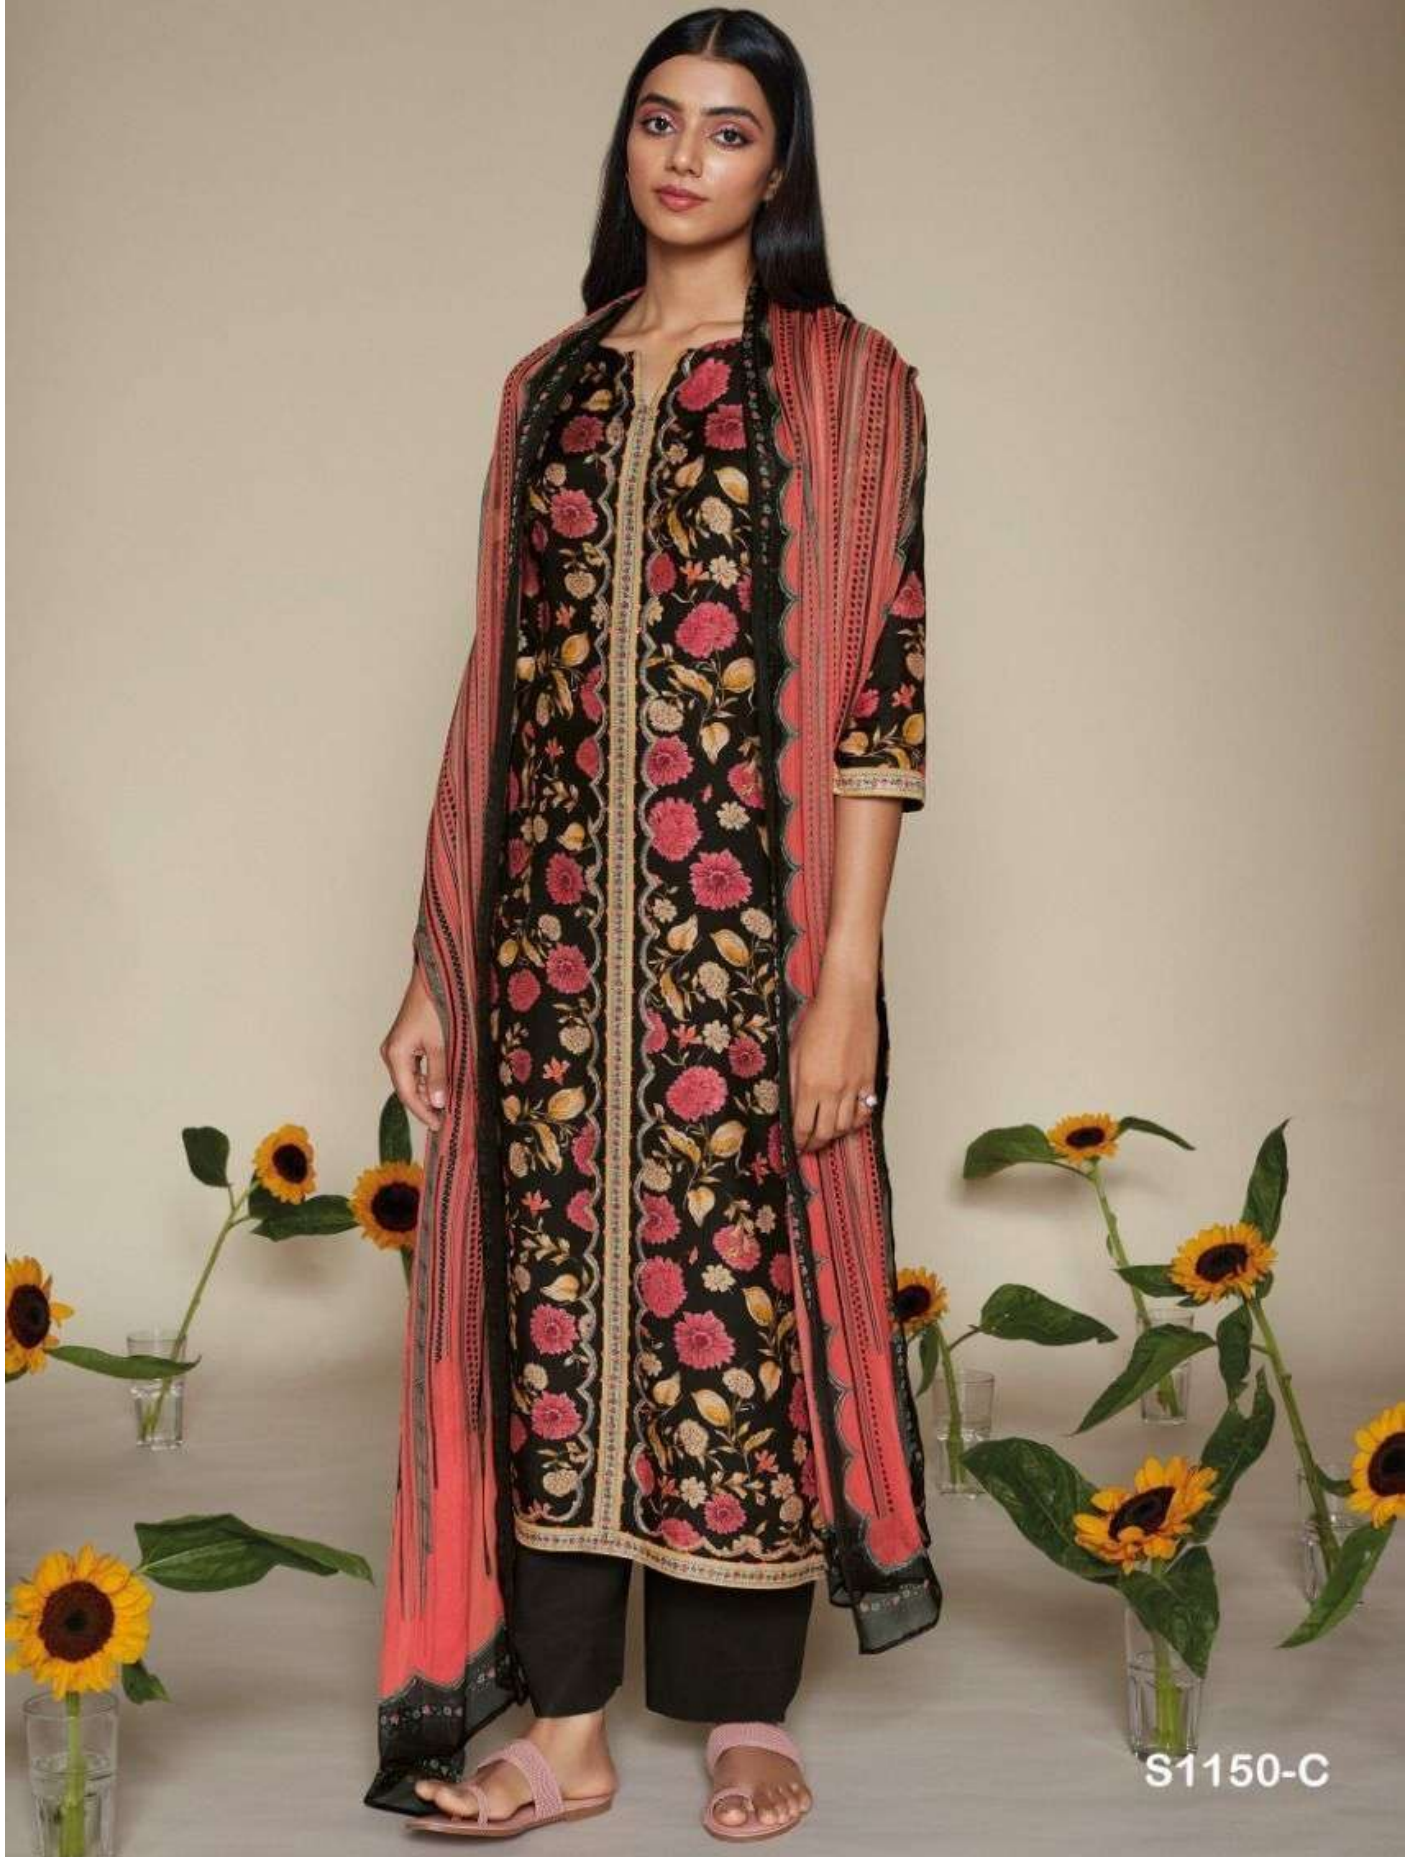

Ganga®

S1150-B

Ganga®

S1150-A

S1150-B

Ganga®

S1150-C

S1150-D

Ganga®

D.NO.S1150  
NEERA

Ganga®

Ganga®

|                 |   |
|-----------------|---|
| PRODUCT NAME    | <b>NEERA</b>  |
| D.NO.           | S1150   |
| DESCRIPTION     | <b>TOP</b><br>PREMIUM BEMBERG SILK PRINTED<br>WITH HAND WORK AND SWAROVSKI<br>WORK<br><b>BOTTOM</b><br>PREMIUM COTTON SATIN SOLID<br><b>DUPATTA</b><br>PURE CHIFFON PRINTED |
| HSN CODE        | <b>540834</b>   |
| WHOLESALE PRICE | <b>1825/- EACH+GST(EXTRA)</b>   |