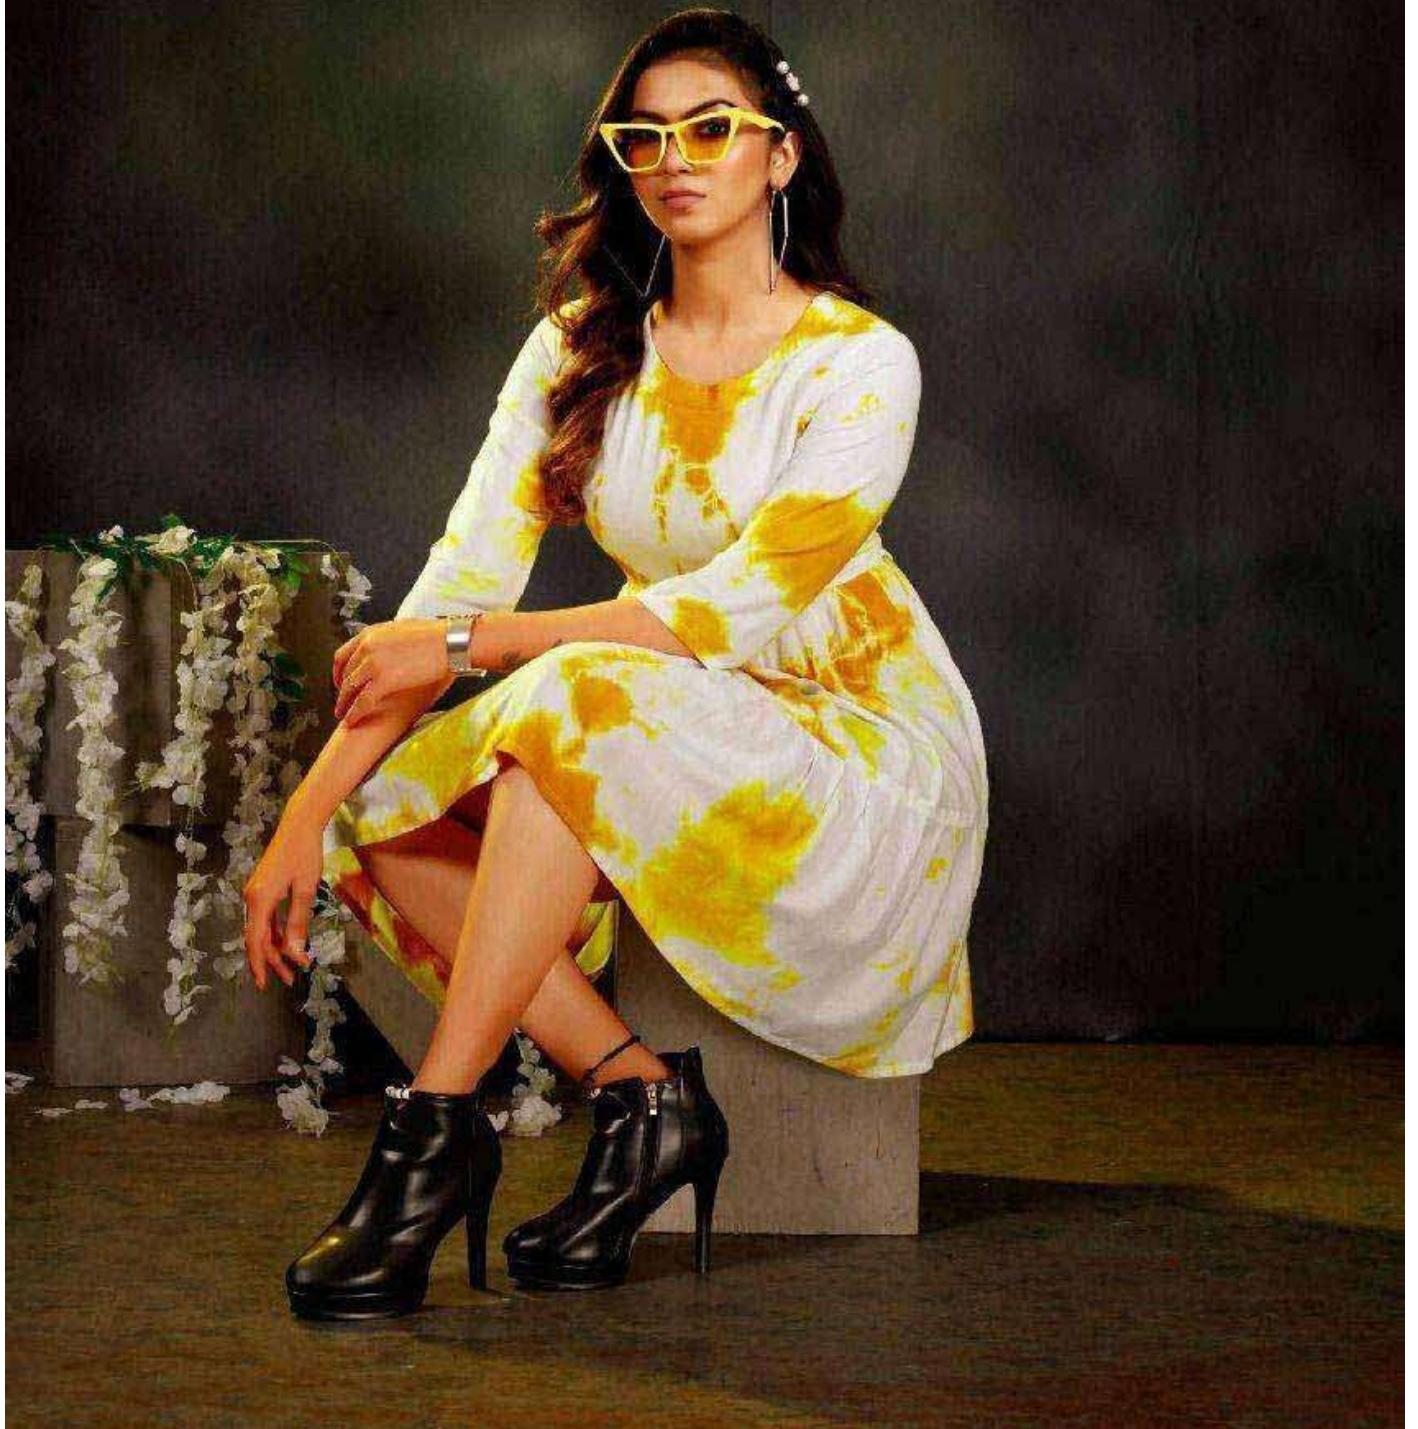

# Meera

THE FASHION EMPIRE

DEECEE  
The Fashion Store  
MEERA

DEECEE  
The Fashion Capital  
MEERA

DEE CEE  
VETRA

DESIGN  
MEERA

**DEE CEE**  
The Fashion Empire

*Meera*  
THE FASHION EMPIRE

FAB:-HEAVY RAYON SIBURI PRINT  
PATTERN:- FROCK STYLE SHORT TOP  
WITH TWO DIFFERENT PATTERN STYLE  
WITH TUSSLE  
LETH:- 36" / GHERA :-40" TO 50"  
SIZE:- M L XL XXL