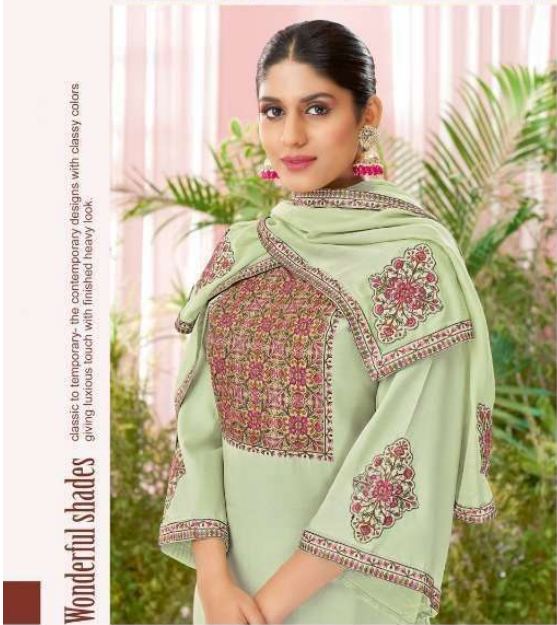

**Luxurious Speed** make everyday fasionable everything you need  
for fabulous wodrobe a round up of the hottest this season

D.No. 1001

Wonderful shades  
classic to temporary- the contemporary designs with classy colors  
giving luxurious touch with finished heavy look.

D.No.1003  
❁

**Forever beauty** Richly of beauty/ying-create a trend with this soothing color and facinating attire to enhance your beauty

D.No.1004

Cocktail glamour

elegance and style is always an integrated part of village attire, and when you adopt such style, you feel a sense of elegance and spirit of look.