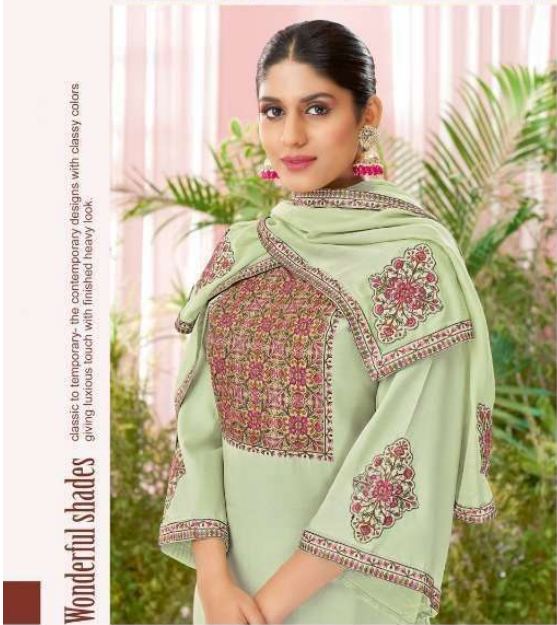

Luxurious Speed make everyday fashionable everything you need
for fabulous wardrobe a round up of the hottest this season

D.No. 1001
❁

Wonderful shades
classic to temporary- the contemporary designs with classy colors
giving luxurious touch with finished heavy look.

D.No.1003
❁

Forever beauty Richly of beauty/ying-create a trend with this soothing color and facinating attire to enhance your beauty

D.No.1004

Cocktail glamour

elegance and style is always an integrated part of village attire, and when you adopt such style, you feel a sense of elegance and spirit of look.