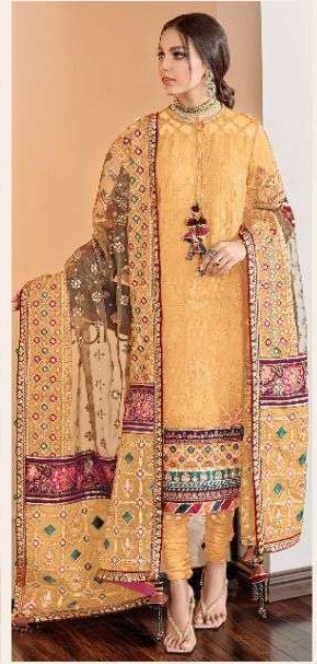

# CHANTELLE

VOL-2 Collours

## ZAHA

TOP Faux Georgette with Embroidery

BOTTOM-INNER Dull santoon

DUPATTA Georgette with Embroidery

10026-F

10026-G

10026-H

10026-I