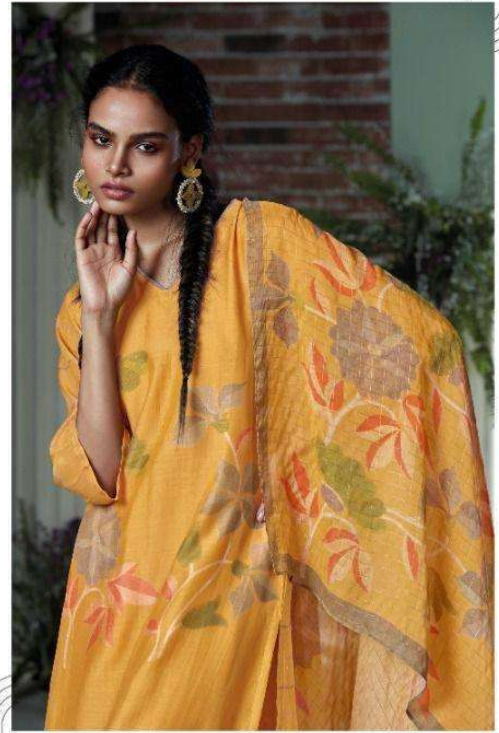

Ganga[®]

LIPSÀ

Ganga®

C1086

Ganga®

C1087

Ganga®

C1088

C1089

C1088

C1089

C1091

Ganga®

PRODUCT NAME	LIPSA
D.NO.	C1086 TO C1091
DESCRIPTION	<p>TOP PREMIUM BEMBERG SILK PRINTED WITH EMBROIDERY & SOLID DAMAN LACE</p> <p>BOTTOM PREMIUM COTTON SATIN SOLID</p> <p>DUPATTA FINEST VISCOSE LINEN JACQUARD PRINTED</p>
HSN CODE	540834
WHOLESALE PRICE	1860/- EACH+GST(EXTRA)