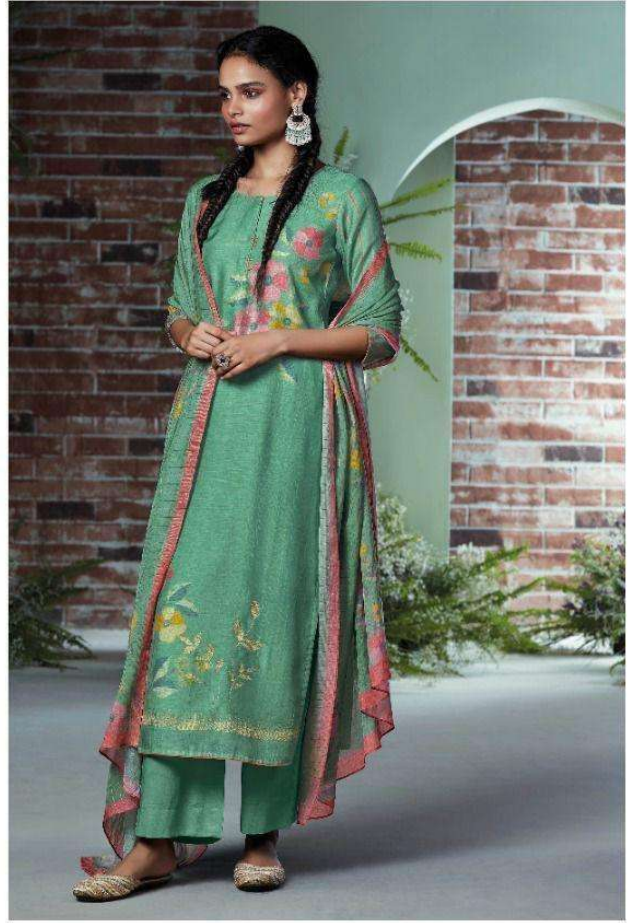

Ganga[®]

LIPSÀ

Ganga®

C1086

Ganga®

C1087

Ganga®

C1088

C1089

C1088

C1089

C1091

Ganga®

PRODUCT NAME	LIPSA
D.NO.	C1086 TO C1091
DESCRIPTION	<p>TOP PREMIUM BEMBERG SILK PRINTED WITH EMBROIDERY & SOLID DAMAN LACE</p> <p>BOTTOM PREMIUM COTTON SATIN SOLID</p> <p>DUPATTA FINEST VISCOSE LINEN JACQUARD PRINTED</p>
HSN CODE	540834
WHOLESALE PRICE	1860/- EACH+GST(EXTRA)