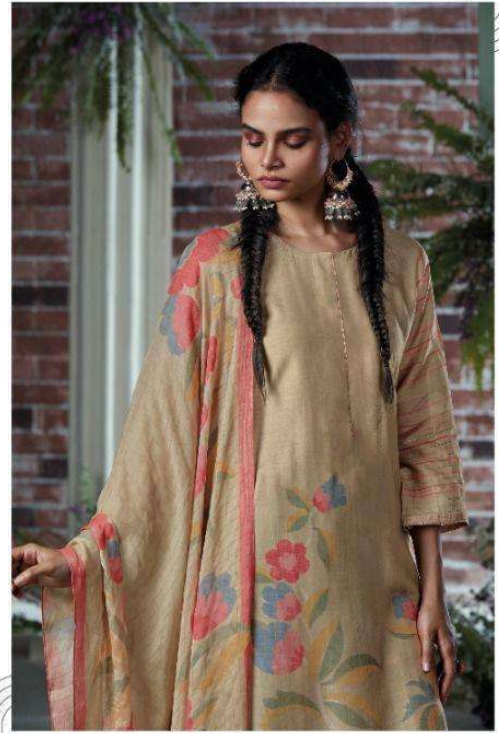

Ganga[®]

LIPSÀ

Ganga®

C1086

Ganga®

C1087

Ganga®

C1088

C1089

C1088

C1089

C1091

Ganga®

PRODUCT NAME	LIPSA
D.NO.	C1086 TO C1091
DESCRIPTION	<p>TOP PREMIUM BEMBERG SILK PRINTED WITH EMBROIDERY & SOLID DAMAN LACE</p> <p>BOTTOM PREMIUM COTTON SATIN SOLID</p> <p>DUPATTA FINEST VISCOSE LINEN JACQUARD PRINTED</p>
HSN CODE	540834
WHOLESALE PRICE	1860/- EACH+GST(EXTRA)