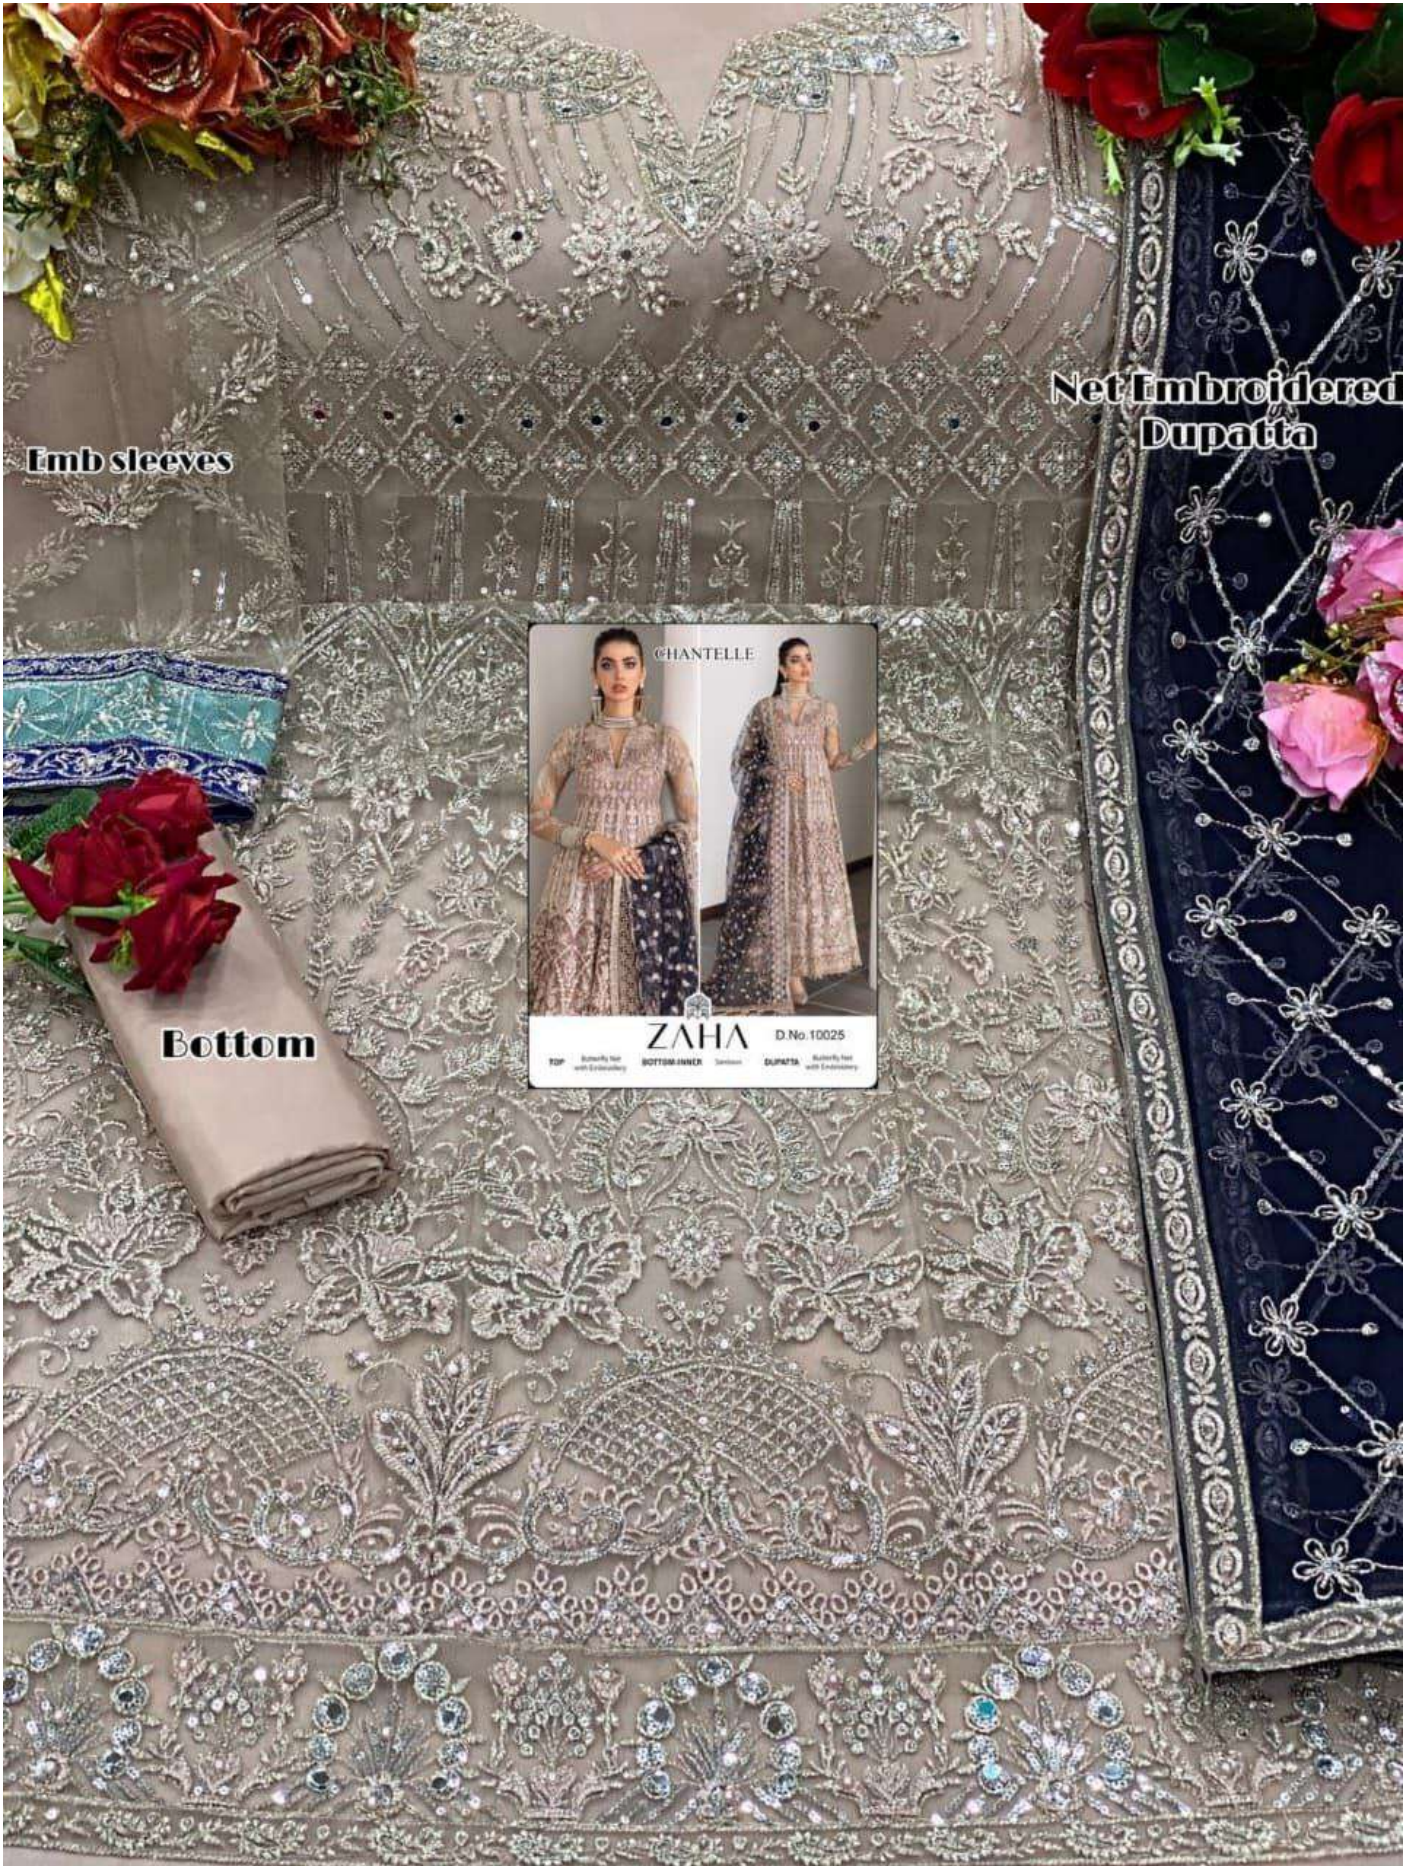

# ZAHA

D.No.10025

**TOP**

Butterfly Net  
with Embroidery

**BOTTOM-INNER**

Santoon

**DUPATTA**

Butterfly Net  
with Embroidery