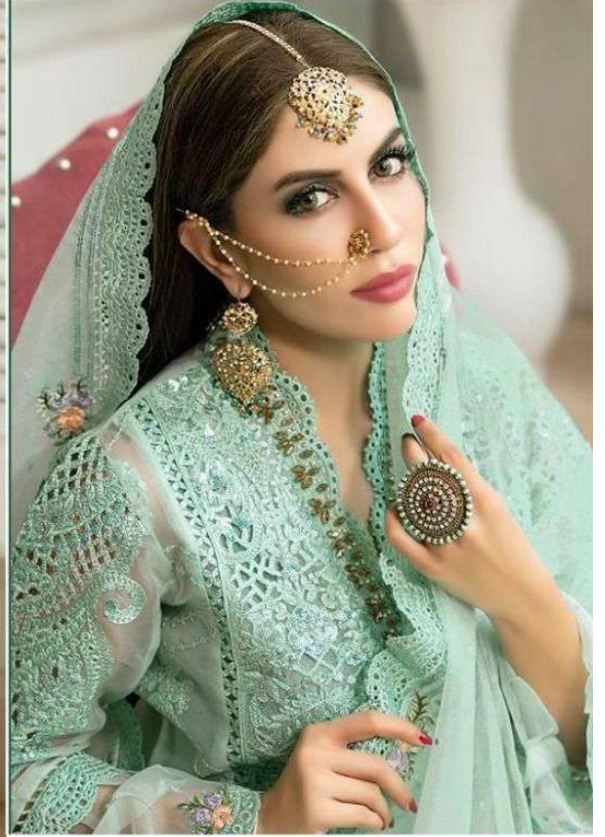

*Serine*TM
Pakistani Suit
A BRAND BY MEGHA EXPORT
S - 72 A

Top - Butterfly Net Heavy Embroidered
Inner Bottom - Heavy santoon
Dupatta - Butterfly net heavy embroidered

*Serine*TM
Pakistani Suit
A BRAND BY  MEGHA EXPORT
S - 72 B

Top - Butterfly Net Heavy Embroidered
Inner Bottom - Heavy santoon
Dupatta - Butterfly net heavy embroidered

*Serine*TM
Pakistani Suit
A BRAND BY  MEGHA EXPORT
S - 72 C

Top - Butterfly Net Heavy Embroidered
Inner Bottom - Heavy santoon
Dupatta - Butterfly net heavy embroidered

*Serine*TM
Pakistani Suit
A BRAND BY  MEGHA EXPORT
S - 72 D

Top - Butterfly Net Heavy Embroidered
Inner Bottom - Heavy santoon
Dupatta - Butterfly net heavy embroidered

Sereno
Pakistani Suits
ASANO BY MEGHA EXPORT
S - 72 A

Sereno
Pakistani Suits
ASANO BY MEGHA EXPORT
S - 72 C

Top - Butterfly Net Heavy Embroi
Inner Bottom - Heavy santoon
Dupatta - Butterfly net heavy en

Sereno
Pakistani Suits
ASANO BY MEGHA EXPORT
S - 72 D