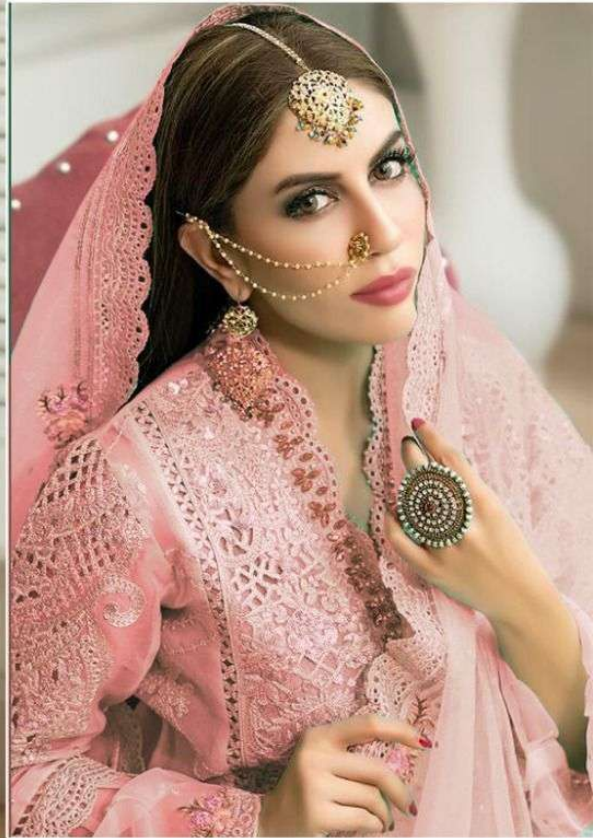

*Serine*TM
Pakistani Suit
A BRAND BY MEGHA EXPORT
S - 72 A

Top - Butterfly Net Heavy Embroidered
Inner Bottom - Heavy santoon
Dupatta - Butterfly net heavy embroidered

*Serine*TM
Pakistani Suit
A BRAND BY MEGHA EXPORT
S - 72 B

Top - Butterfly Net Heavy Embroidered
Inner Bottom - Heavy santoon
Dupatta - Butterfly net heavy embroidered

*Serine*TM
Pakistani Suit
A BRAND BY **MEGHA EXPORT**
S - 72 C

Top - Butterfly Net Heavy Embroidered
Inner Bottom - Heavy santoon
Dupatta - Butterfly net heavy embroidered

*Serine*TM
Pakistani Suit
A BRAND BY  MEGHA EXPORT
S - 72 D

Top - Butterfly Net Heavy Embroidered
Inner Bottom - Heavy santoon
Dupatta - Butterfly net heavy embroidered

Sereno
Pakistani Suits
ASANO BY MEGHA EXPORT
S - 72 A

Sereno
Pakistani Suits
ASANO BY MEGHA EXPORT
S - 72 C

Top - Butterfly Net Heavy Embroi
Inner Bottom - Heavy santoon
Dupatta - Butterfly net heavy en

Sereno
Pakistani Suits
ASANO BY MEGHA EXPORT
S - 72 D