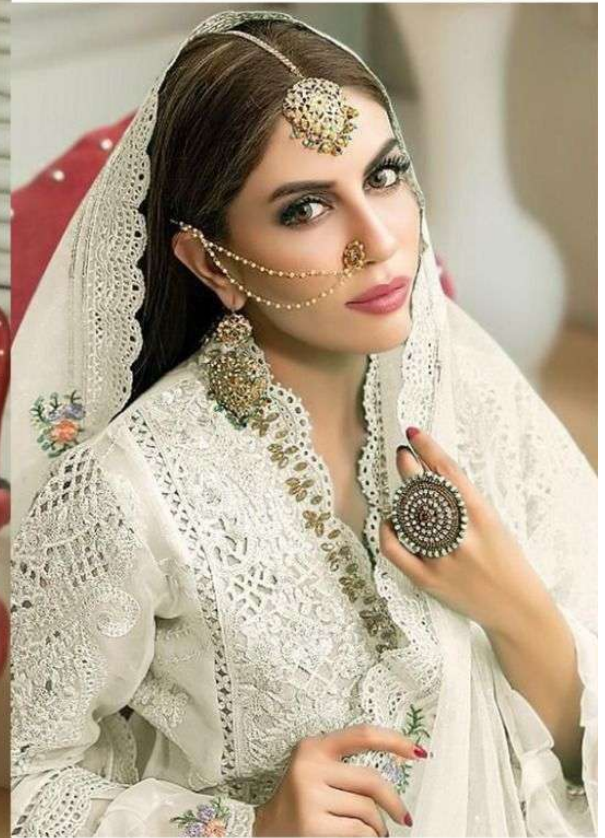

*Serine*TM
Pakistani Suit
A BRAND BY MEGHA EXPORT
S - 72 A

Top - Butterfly Net Heavy Embroidered
Inner Bottom - Heavy santoon
Dupatta - Butterfly net heavy embroidered

*Serine*TM
Pakistani Suit
A BRAND BY MEGHA EXPORT
S - 72 B

Top - Butterfly Net Heavy Embroidered
Inner Bottom - Heavy santoon
Dupatta - Butterfly net heavy embroidered

*Serine*TM
Pakistani Suit
A BRAND BY **MEGHA EXPORT**
S - 72 C

Top - Butterfly Net Heavy Embroidered
Inner Bottom - Heavy santoon
Dupatta - Butterfly net heavy embroidered

*Serine*TM
Pakistani Suit
A BRAND BY  MEGHA EXPORT
S - 72 D

Top - Butterfly Net Heavy Embroidered
Inner Bottom - Heavy santoon
Dupatta - Butterfly net heavy embroidered

Sereno
Pakistani Suits
ASANO BY MEGHA EXPORT
S - 72 A

Sereno
Pakistani Suits
ASANO BY MEGHA EXPORT
S - 72 C

Top - Butterfly Net Heavy Embroi
Inner Bottom - Heavy santoon
Dupatta - Butterfly net heavy en

Sereno
Pakistani Suits
ASANO BY MEGHA EXPORT
S - 72 D