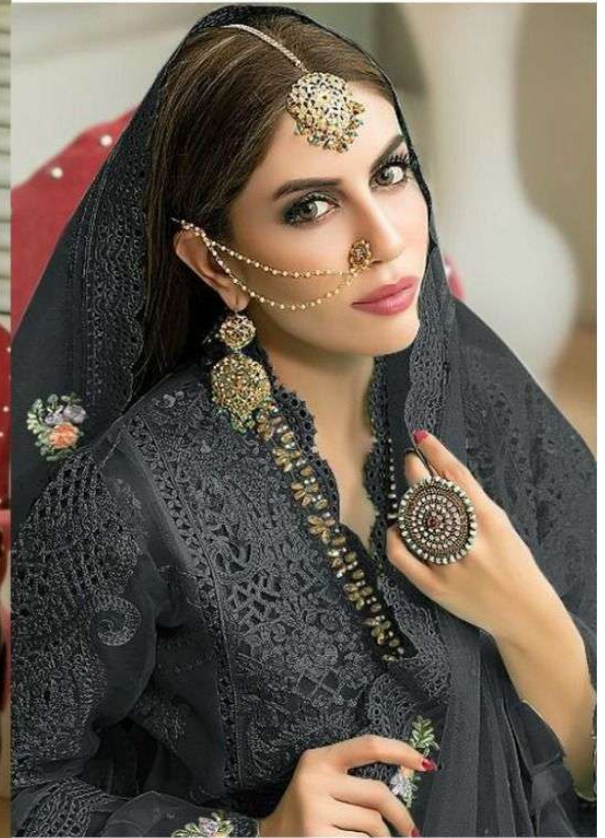

*Serine*TM
Pakistani Suit
A BRAND BY MEGHA EXPORT
S - 72 A

Top - Butterfly Net Heavy Embroidered
Inner Bottom - Heavy santoon
Dupatta - Butterfly net heavy embroidered

*Serine*TM
Pakistani Suit
A BRAND BY MEGHA EXPORT
S - 72 B

Top - Butterfly Net Heavy Embroidered
Inner Bottom - Heavy santoon
Dupatta - Butterfly net heavy embroidered

*Serine*TM
Pakistani Suit
A BRAND BY **MEGHA EXPORT**
S - 72 C

Top - Butterfly Net Heavy Embroidered
Inner Bottom - Heavy santoon
Dupatta - Butterfly net heavy embroidered

*Serine*TM
Pakistani Suit
A BRAND BY  MEGHA EXPORT
S - 72 D

Top - Butterfly Net Heavy Embroidered
Inner Bottom - Heavy santoon
Dupatta - Butterfly net heavy embroidered

Sereno
Pakistani Suits
ASANO BY MEGHA EXPORT
S - 72 A

Sereno
Pakistani Suits
ASANO BY MEGHA EXPORT
S - 72 C

Top - Butterfly Net Heavy Embroi
Inner Bottom - Heavy santoon
Dupatta - Butterfly net heavy en

Sereno
Pakistani Suits
ASANO BY MEGHA EXPORT
S - 72 D