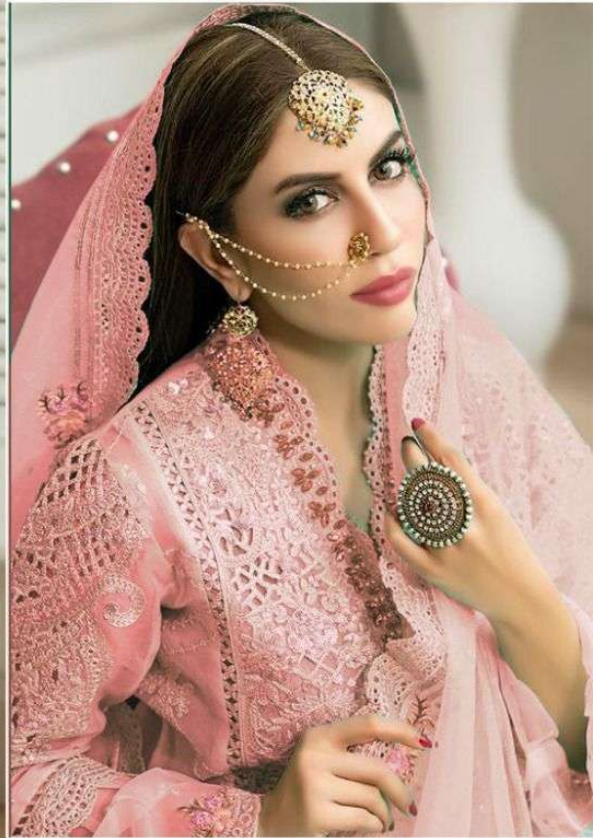

*Serine*TM
Pakistani Suit
A BRAND BY MEGHA EXPORT
S - 72 A

Top - Butterfly Net Heavy Embroidered
Inner Bottom - Heavy santoon
Dupatta - Butterfly net heavy embroidered

*Serine*TM
Pakistani Suit
A BRAND BY  MEGHA EXPORT
S - 72 B

Top - Butterfly Net Heavy Embroidered
Inner Bottom - Heavy santoon
Dupatta - Butterfly net heavy embroidered

*Serine*TM
Pakistani Suit
A BRAND BY  MEGHA EXPORT
S - 72 C

Top - Butterfly Net Heavy Embroidered
Inner Bottom - Heavy santoon
Dupatta - Butterfly net heavy embroidered

*Serine*TM
Pakistani Suit
A BRAND BY  MEGHA EXPORT
S - 72 D

Top - Butterfly Net Heavy Embroidered
Inner Bottom - Heavy santoon
Dupatta - Butterfly net heavy embroidered

Sereno
Pakistani Suits
ASANO BY MEGHA EXPORT
S - 72 A

Sereno
Pakistani Suits
ASANO BY MEGHA EXPORT
S - 72 C

Top - Butterfly Net Heavy Embroi
Inner Bottom - Heavy santoon
Dupatta - Butterfly net heavy en

Sereno
Pakistani Suits
ASANO BY MEGHA EXPORT
S - 72 D