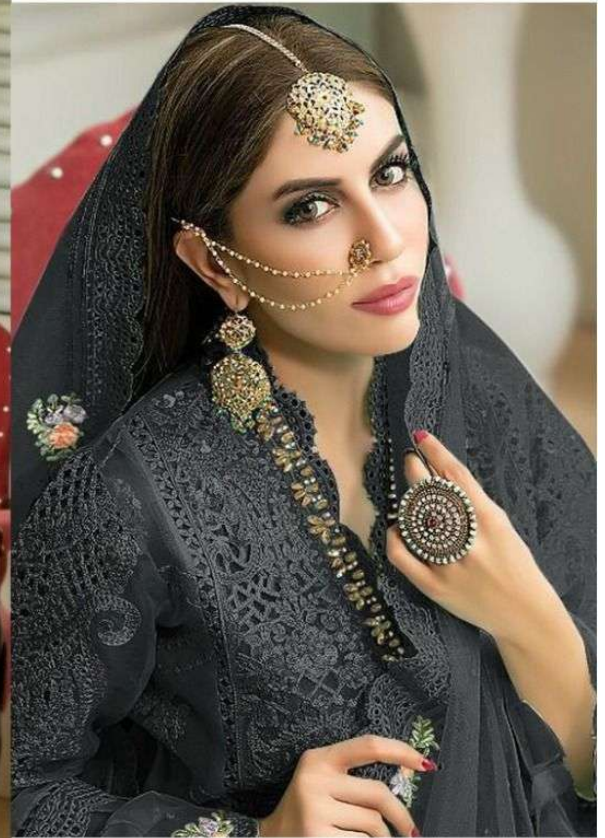

*Serine*TM
Pakistani Suit
A BRAND BY MEGHA EXPORT
S - 72 A

Top - Butterfly Net Heavy Embroidered
Inner Bottom - Heavy santoon
Dupatta - Butterfly net heavy embroidered

*Serine*TM
Pakistani Suit
A BRAND BY  MEGHA EXPORT
S - 72 B

Top - Butterfly Net Heavy Embroidered
Inner Bottom - Heavy santoon
Dupatta - Butterfly net heavy embroidered

*Serine*TM
Pakistani Suit
A BRAND BY  MEGHA EXPORT
S - 72 C

Top - Butterfly Net Heavy Embroidered
Inner Bottom - Heavy santoon
Dupatta - Butterfly net heavy embroidered

*Serine*TM
Pakistani Suit
A BRAND BY  MEGHA EXPORT
S - 72 D

Top - Butterfly Net Heavy Embroidered
Inner Bottom - Heavy santoon
Dupatta - Butterfly net heavy embroidered

Top - Butterfly Net Heavy Embroidered
Inner Bottom - Heavy santoon
Dupatta - Butterfly net heavy embroidered