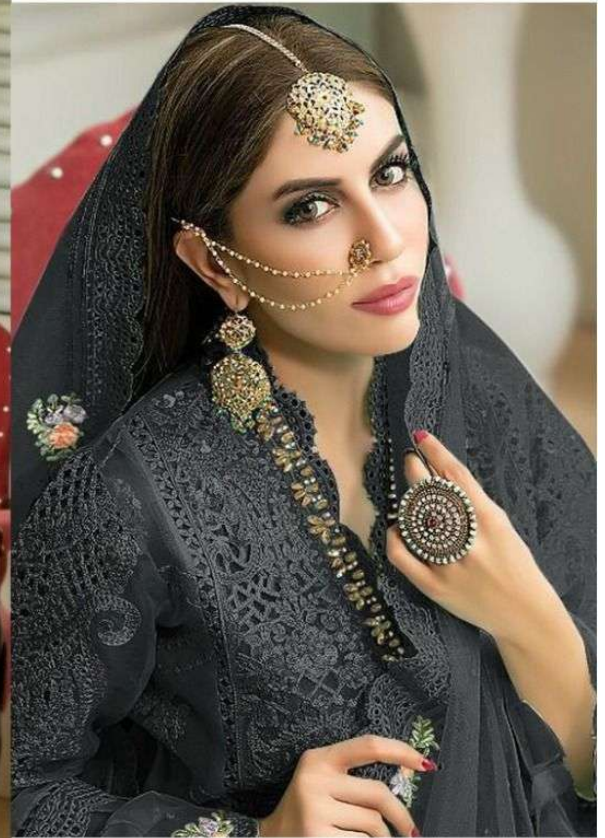

*Serine*<sup>TM</sup>  
Pakistani Suit  
A BRAND BY MEGHA EXPORT  
S - 72 A

**Top - Butterfly Net Heavy Embroidered**  
**Inner Bottom - Heavy santoon**  
**Dupatta - Butterfly net heavy embroidered**

*Serine*<sup>TM</sup>  
Pakistani Suit  
A BRAND BY MEGHA EXPORT  
S - 72 B

**Top - Butterfly Net Heavy Embroidered**  
**Inner Bottom - Heavy santoon**  
**Dupatta - Butterfly net heavy embroidered**

*Serine*<sup>TM</sup>  
Pakistani Suit  
A BRAND BY MEGHA EXPORT  
S - 72 C

**Top - Butterfly Net Heavy Embroidered**  
**Inner Bottom - Heavy santoon**  
**Dupatta - Butterfly net heavy embroidered**

*Serine*<sup>TM</sup>  
Pakistani Suit  
A BRAND BY MEGHA EXPORT  
S - 72 D

**Top - Butterfly Net Heavy Embroidered**  
**Inner Bottom - Heavy santoon**  
**Dupatta - Butterfly net heavy embroidered**

Top - Butterfly Net Heavy Embroidered  
Inner Bottom - Heavy santoon  
Dupatta - Butterfly net heavy embroidered