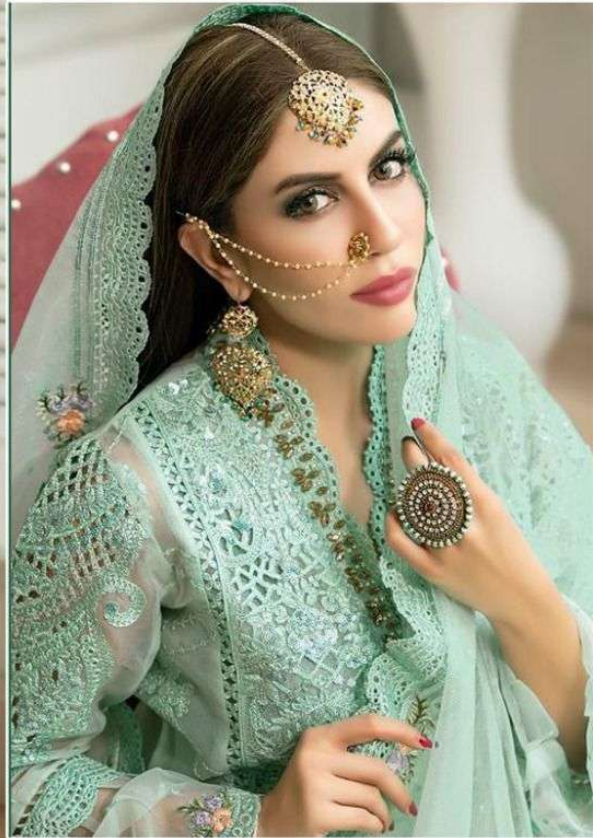

*Serine*TM
Pakistani Suit
A BRAND BY MEGHA EXPORT
S - 72 A

Top - Butterfly Net Heavy Embroidered
Inner Bottom - Heavy santoon
Dupatta - Butterfly net heavy embroidered

*Serine*TM
Pakistani Suit
A BRAND BY  MEGHA EXPORT
S - 72 B

Top - Butterfly Net Heavy Embroidered
Inner Bottom - Heavy santoon
Dupatta - Butterfly net heavy embroidered

*Serine*TM
Pakistani Suit
A BRAND BY  MEGHA EXPORT
S - 72 C

Top - Butterfly Net Heavy Embroidered
Inner Bottom - Heavy santoon
Dupatta - Butterfly net heavy embroidered

*Serine*TM
Pakistani Suit
A BRAND BY  MEGHA EXPORT
S - 72 D

Top - Butterfly Net Heavy Embroidered
Inner Bottom - Heavy santoon
Dupatta - Butterfly net heavy embroidered

Top - Butterfly Net Heavy Embroidered
Inner Bottom - Heavy santoon
Dupatta - Butterfly net heavy embroidered