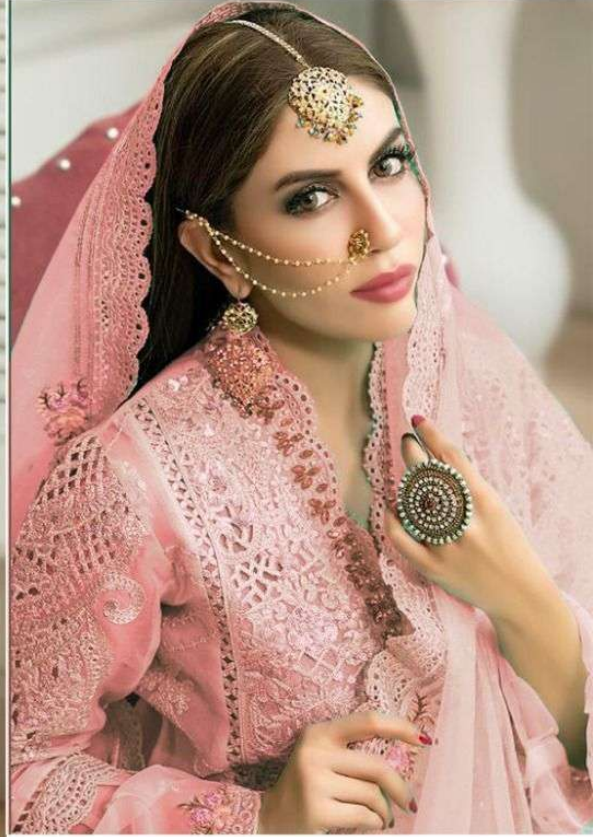

*Serine*<sup>TM</sup>  
Pakistani Suit  
A BRAND BY MEGHA EXPORT  
S - 72 A

**Top - Butterfly Net Heavy Embroidered**  
**Inner Bottom - Heavy santoon**  
**Dupatta - Butterfly net heavy embroidered**

*Serine*<sup>TM</sup>  
Pakistani Suit  
A BRAND BY MEGHA EXPORT  
S - 72 B

**Top - Butterfly Net Heavy Embroidered**  
**Inner Bottom - Heavy santoon**  
**Dupatta - Butterfly net heavy embroidered**

*Serine*<sup>TM</sup>  
Pakistani Suit  
A BRAND BY MEGHA EXPORT  
S - 72 C

**Top - Butterfly Net Heavy Embroidered**  
**Inner Bottom - Heavy santoon**  
**Dupatta - Butterfly net heavy embroidered**

*Serine*<sup>TM</sup>  
Pakistani Suit  
A BRAND BY MEGHA EXPORT  
S - 72 D

**Top - Butterfly Net Heavy Embroidered**  
**Inner Bottom - Heavy santoon**  
**Dupatta - Butterfly net heavy embroidered**

Top - Butterfly Net Heavy Embroidered  
Inner Bottom - Heavy santoon  
Dupatta - Butterfly net heavy embroidered