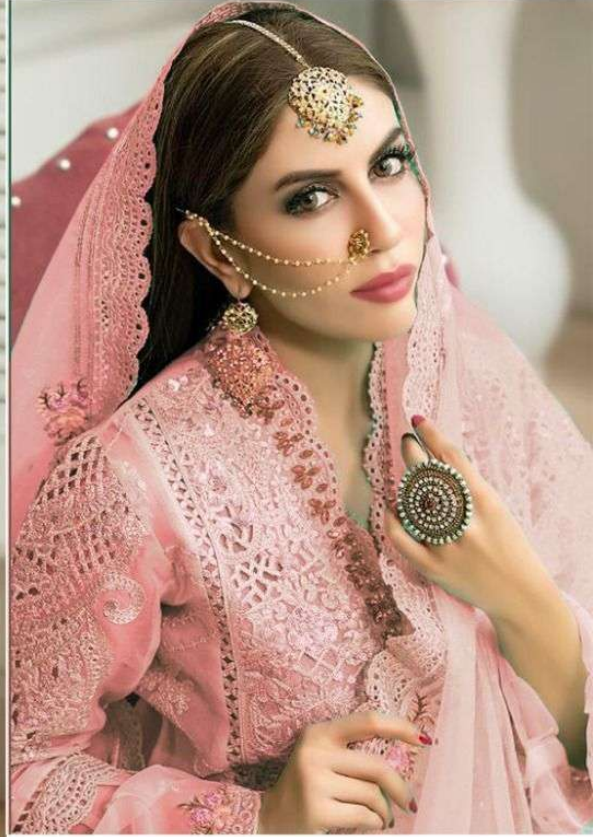

*Serine*TM
Pakistani Suit
A BRAND BY MEGHA EXPORT
S - 72 A

Top - Butterfly Net Heavy Embroidered
Inner Bottom - Heavy santoon
Dupatta - Butterfly net heavy embroidered

*Serine*TM
Pakistani Suit
A BRAND BY  MEGHA EXPORT
S - 72 B

Top - Butterfly Net Heavy Embroidered
Inner Bottom - Heavy santoon
Dupatta - Butterfly net heavy embroidered

*Serine*TM
Pakistani Suit
A BRAND BY  MEGHA EXPORT
S - 72 C

Top - Butterfly Net Heavy Embroidered
Inner Bottom - Heavy santoon
Dupatta - Butterfly net heavy embroidered

*Serine*TM
Pakistani Suit
A BRAND BY  MEGHA EXPORT
S - 72 D

Top - Butterfly Net Heavy Embroidered
Inner Bottom - Heavy santoon
Dupatta - Butterfly net heavy embroidered

Top - Butterfly Net Heavy Embroidered
Inner Bottom - Heavy santoon
Dupatta - Butterfly net heavy embroidered