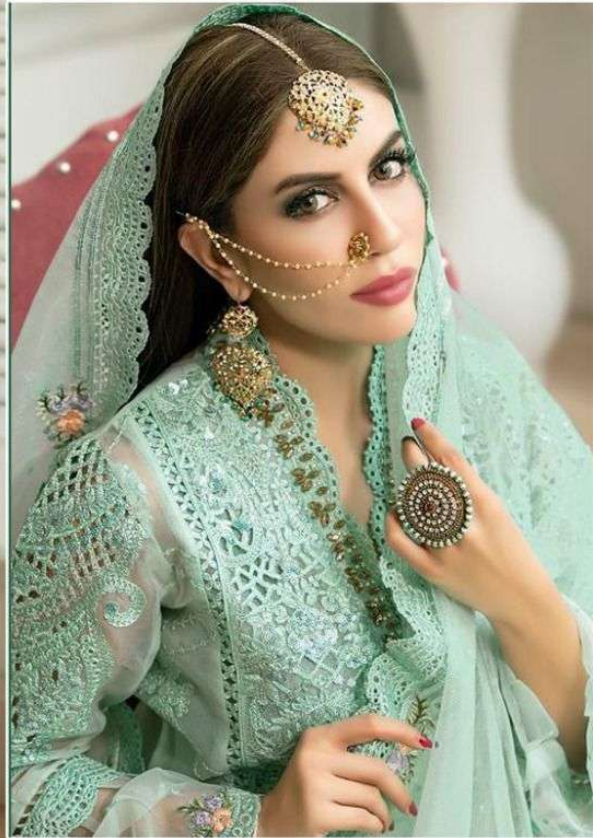

*Serine*<sup>TM</sup>  
Pakistani Suit  
A BRAND BY MEGHA EXPORT  
S - 72 A

**Top - Butterfly Net Heavy Embroidered**  
**Inner Bottom - Heavy santoon**  
**Dupatta - Butterfly net heavy embroidered**

*Serine*<sup>TM</sup>  
Pakistani Suit  
A BRAND BY MEGHA EXPORT  
S - 72 B

**Top - Butterfly Net Heavy Embroidered**  
**Inner Bottom - Heavy santoon**  
**Dupatta - Butterfly net heavy embroidered**

*Serine*<sup>TM</sup>  
Pakistani Suit  
A BRAND BY MEGHA EXPORT  
S - 72 C

**Top - Butterfly Net Heavy Embroidered**  
**Inner Bottom - Heavy santoon**  
**Dupatta - Butterfly net heavy embroidered**

*Serine*<sup>TM</sup>  
Pakistani Suit  
A BRAND BY MEGHA EXPORT  
S - 72 D

**Top - Butterfly Net Heavy Embroidered**  
**Inner Bottom - Heavy santoon**  
**Dupatta - Butterfly net heavy embroidered**

Top - Butterfly Net Heavy Embroidered  
Inner Bottom - Heavy santoon  
Dupatta - Butterfly net heavy embroidered