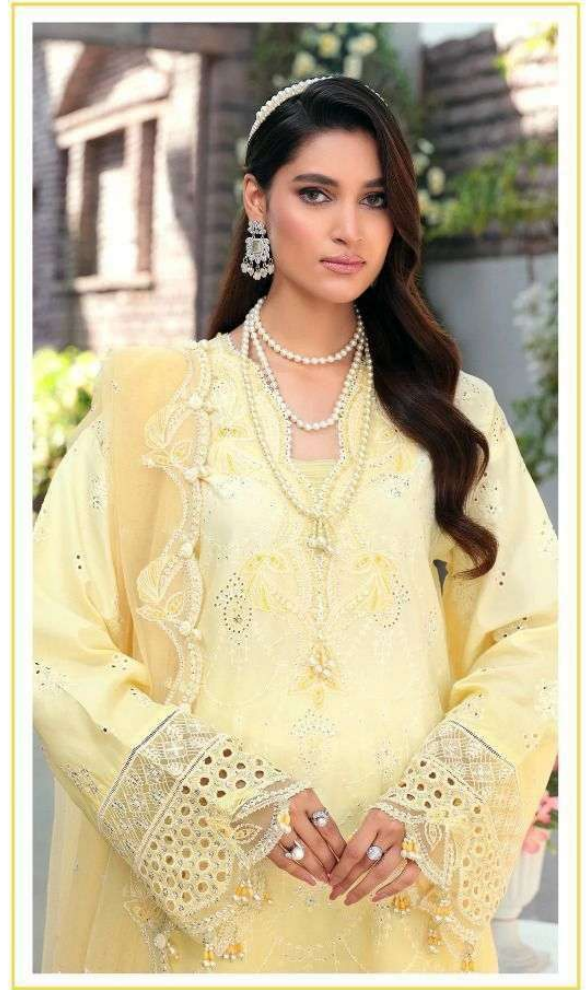

Fepic®

WASHING INTRUCTIONS

DO NOT USE ANY TYPE OF BLEACH OR STAIN REMOVING CHEMICALS
BEFORE CUTTING / STITCHING. FABRIC SHOULD BE SOAKED IN WATER
(ALL COMPONENTS SEPARATELY) FOR 15 MINUTES
DO NOT KEEP WET FABRIC IN TWISTED FROM IN ORDER TO AVOID COPY MARKS |
WASH COLOURED AND WHITE FABRICS SEPARATELY
IRON CLOTHES AT MODERATE TEMPERATURE | DO NOT DRY FABRIC IN DIRECT SUNLIGHT
(EXTRA LACES, HANGINGS AND ACCESSORIES ARE NOT INLUDED)

Rosemeen®
Wardrobe
D.NO.91042