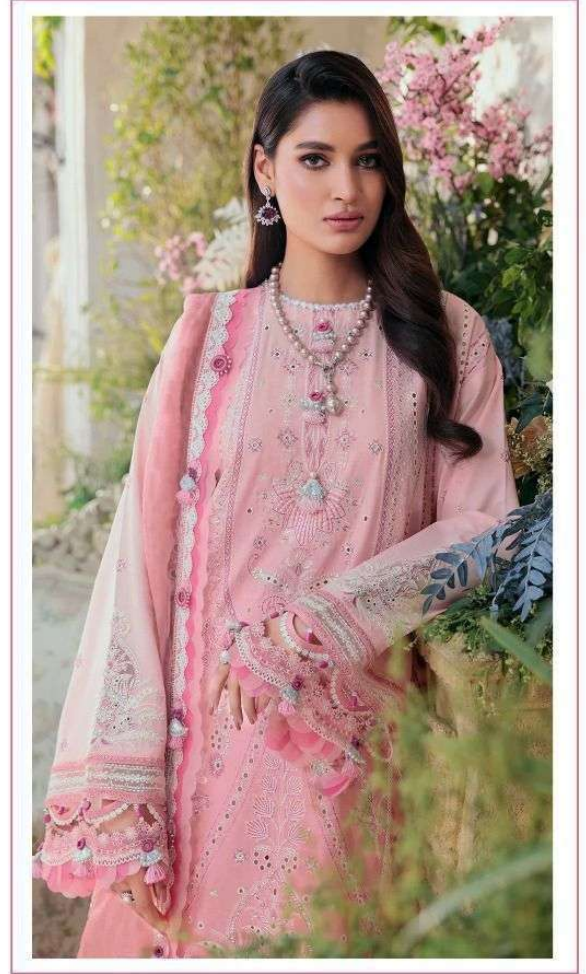

Epic®

WASHING INSTRUCTIONS

DO NOT USE ANY TYPE OF BLEACH OR STAIN REMOVING CHEMICALS
BEFORE CUTTING / STITCHING. FABRIC SHOULD BE SOAKED IN WATER
(ALL COMPONENTS SEPARATELY) FOR 15 MINUTES

DO NOT KEEP WET FABRIC IN TWISTED FORM IN ORDER TO AVOID COPY MARKS |

WASH COLOURED AND WHITE FABRICS SEPARATELY

IRON CLOTHES AT MODERATE TEMPERATURE | DO NOT DRY FABRIC IN DIRECT SUNLIGHT
(EXTRA LACES, HANGINGS AND ACCESSORIES ARE NOT INCLUDED)

Rosemeen®
Wardrobe
D.NO.91040