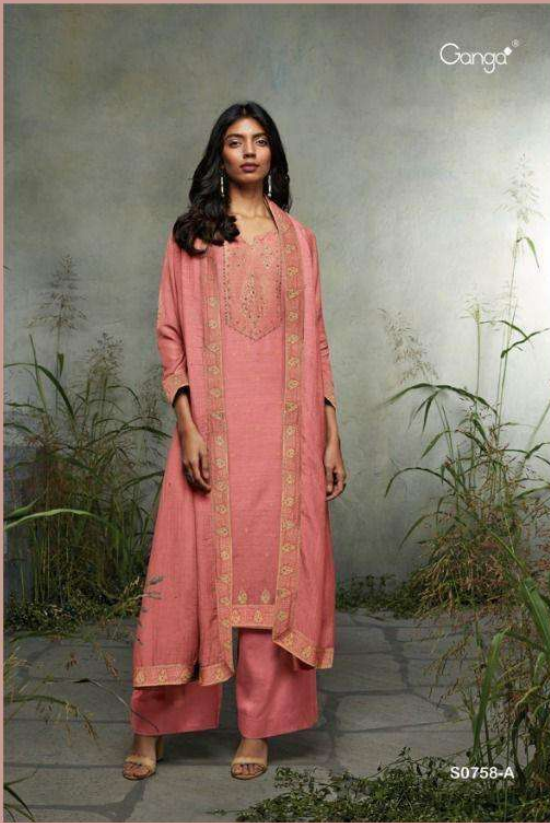

Ganga®

S0758-B

Ganga®

S0758-A

Ganga®

S0758-B

PRODUCT NAME	LYLA
D.NO.	S0758
DESCRIPTION	<p>TOP PREMIUM VISCOSE LINEN SILK JACQUARD WITH HAND WORK</p> <p>BOTTOM PREMIUM COTTON SATIN SOLID</p> <p>DUPATTA FINEST BEMBERG LINEN FLEX SOLID WITH JACQUARD FOUR SIDE BORDER</p>
HSN CODE	520831
WHOLESALE PRICE	2090/- EACH+GST(EXTRA)