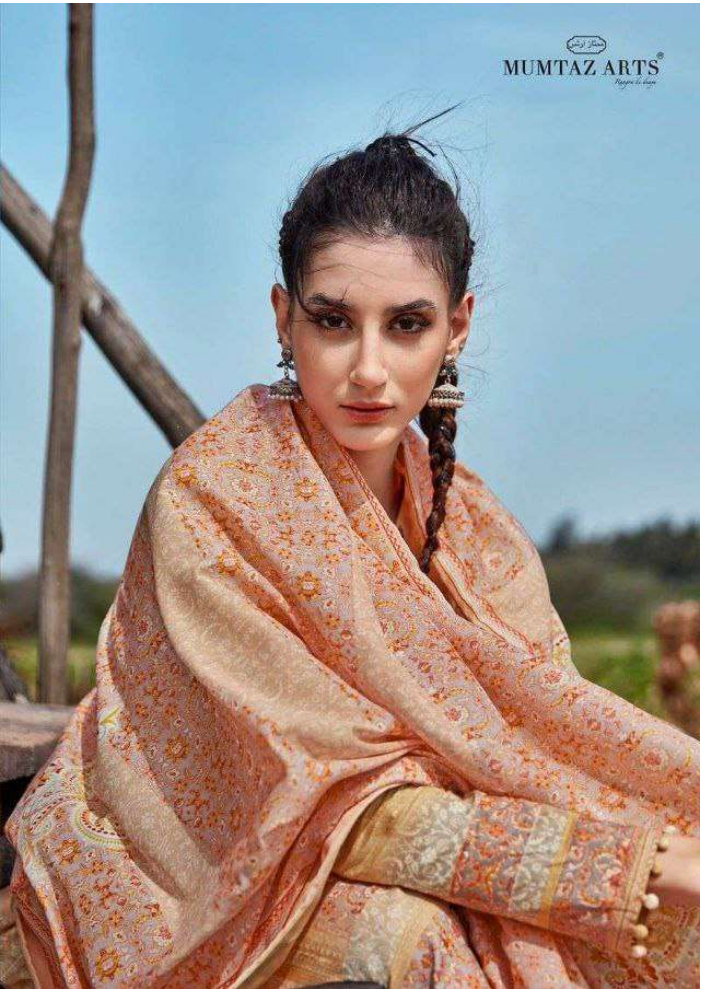

ممتاز آرٹس

MUMTAZ ARTS®

*Rangon Ki Duniya*

سماء  
Samaah

PURE LAWN COTTON DIGITAL PRINTS WITH NECK EMBROIDERY  
WITH BOX PALLU DIGITAL DUPATTA

MUMTAZ ARTS®  
*Design in style*

Sarah 20001

Saniah 20002