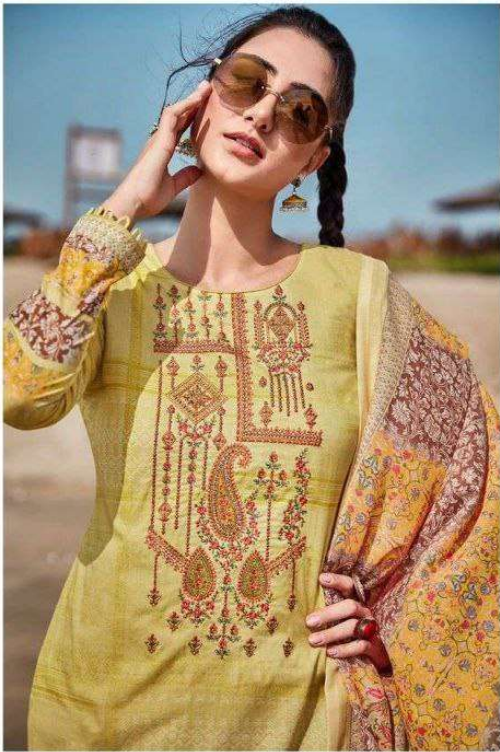

ممتاز آرٹس

MUMTAZ ARTS®

*Rangon Ki Duniya*

سماء  
Samaah

PURE LAWN COTTON DIGITAL PRINTS WITH NECK EMBROIDERY  
WITH BOX PALLU DIGITAL DUPATTA

MUMTAZ ARTS®  
*Design in style*

Sarah 20001

Saniah 20002