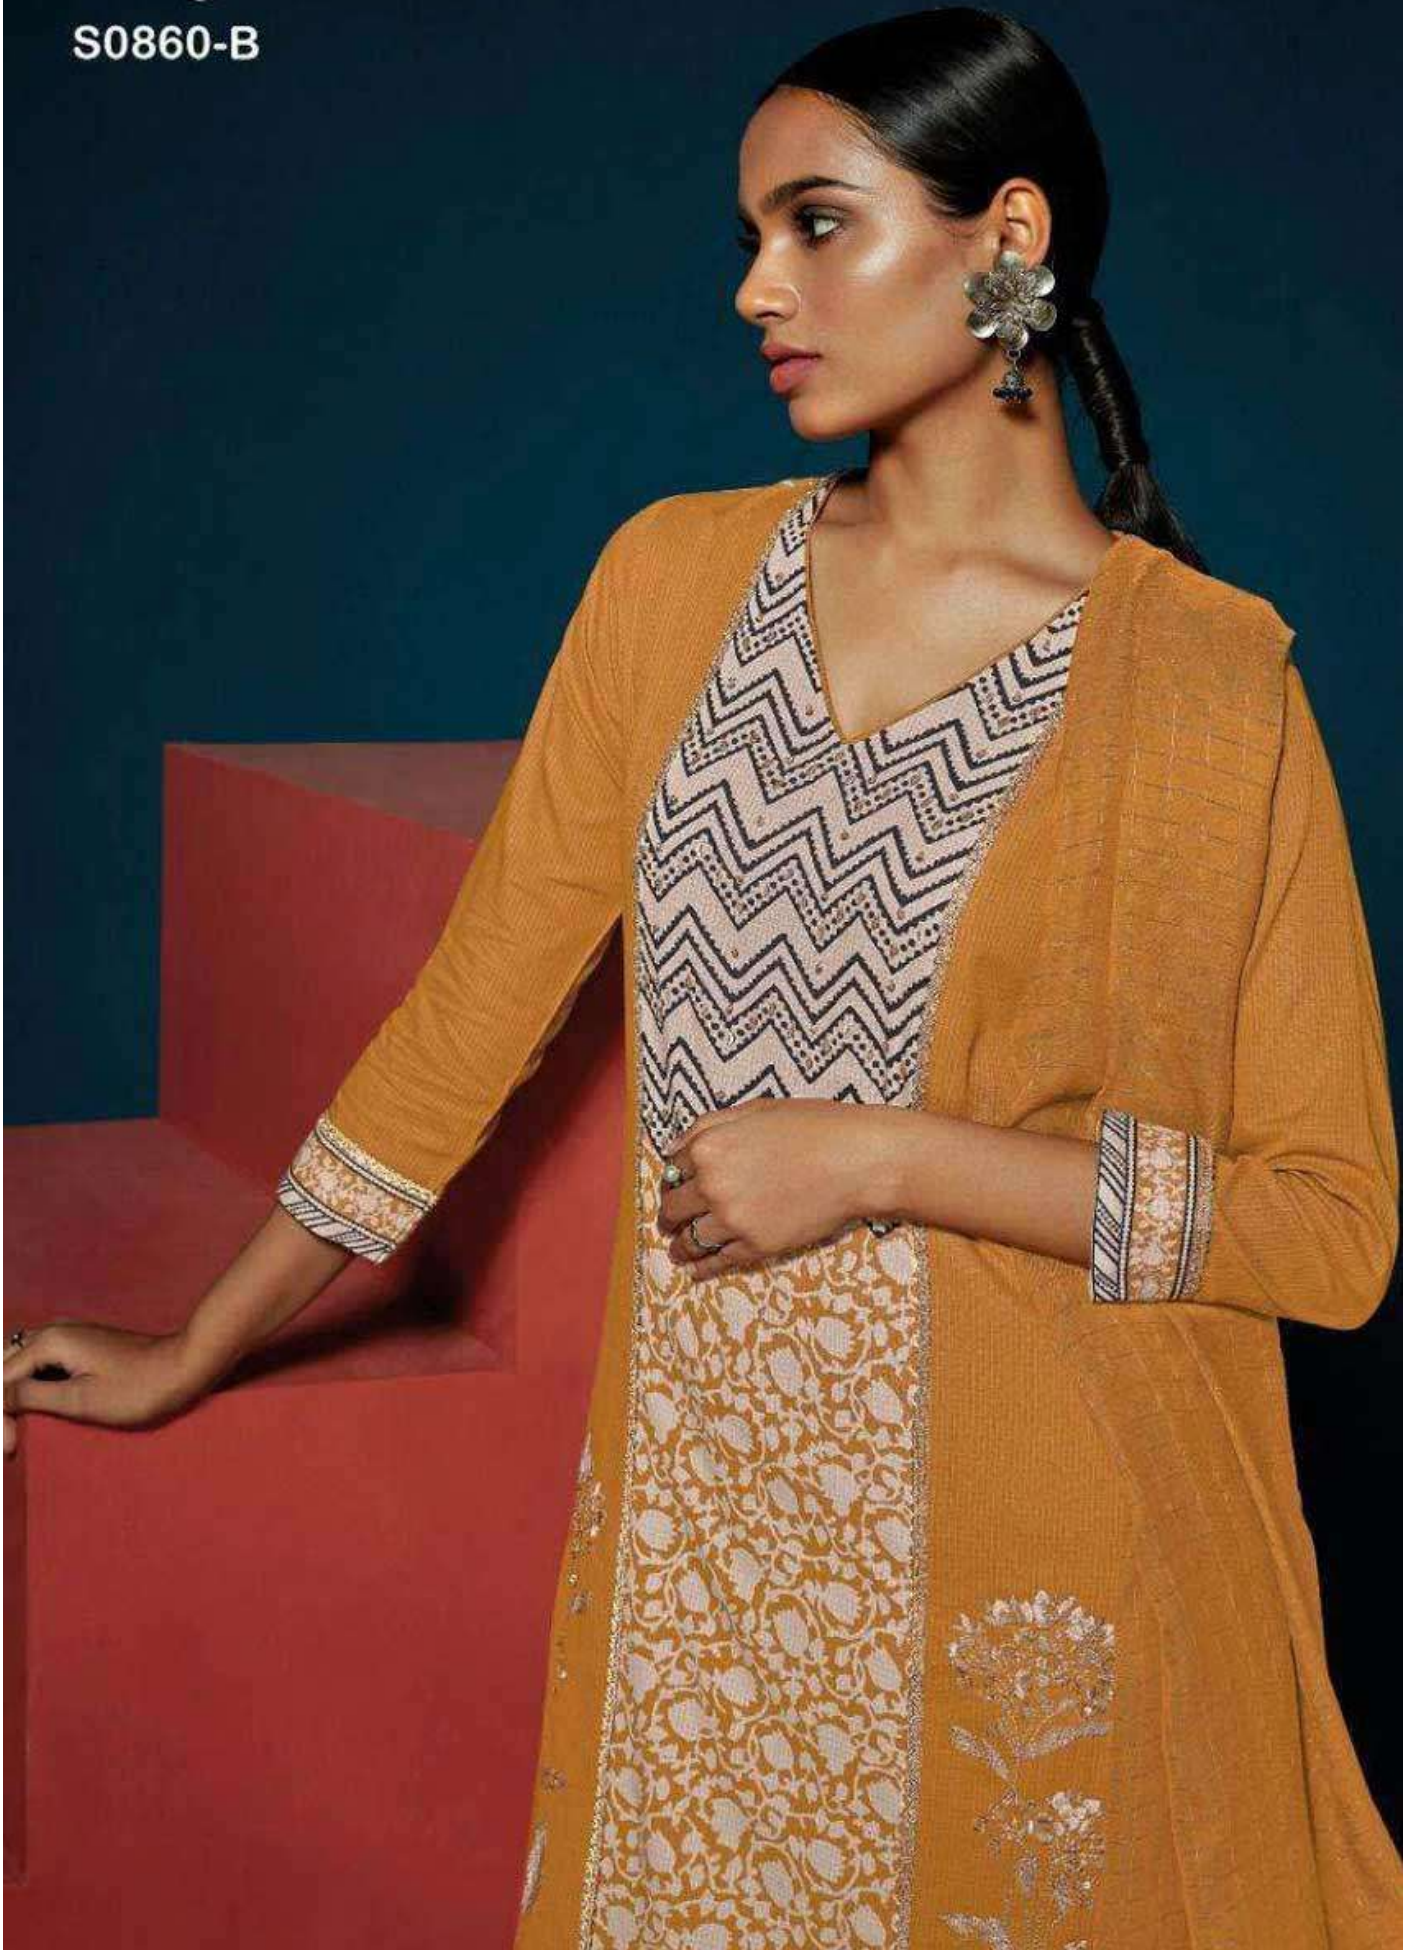

Ganga®

S0860-B

Ganga®

S0860-A

Ganga®

S0860-B

Ganga®

S0860-C

Ganga®

D.NO.S0860  
LIVIA

PRODUCT NAME	<b>LIVIA</b>
D.NO.	<b>S0860</b>
DESCRIPTION	<p><b>TOP</b> PREMIUM COTTON DOBBY PRINTED AND SOLID WITH EMBROIDERY AND HAND WORK</p> <p><b>BOTTOM</b> PREMIUM COTTON SOLID WITH PRINTED LACE</p> <p><b>DUPATTA</b> FINEST VISCOSE SILK JACQUARD WITH PRINTED LACE BORDER AND JARI LACE</p>
HSN CODE	<b>520851</b>
WHOLESALE PRICE	<b>1640/- EACH+GST(EXTRA)</b>