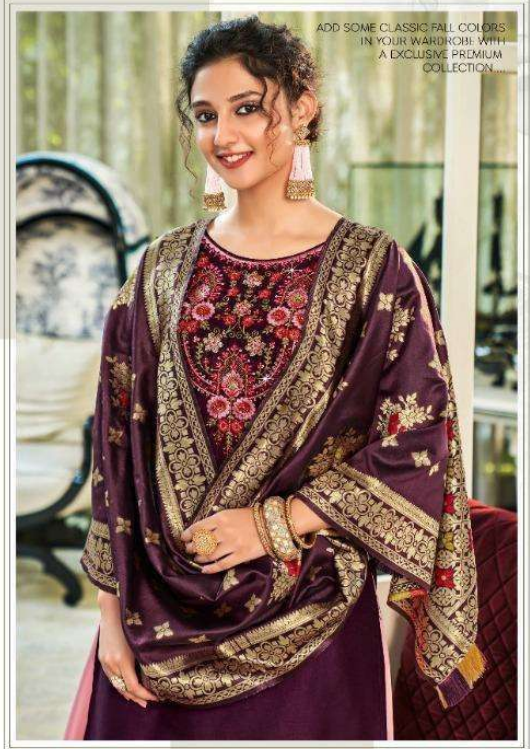

ANJ

*Sumptu
floral*
Designed with 60

ADD SOME CLASSIC FALL COLORS
IN YOUR WARDROBE WITH
A EXCLUSIVE PREMIUM
COLLECTION...

Code # 2581

af
BY
ANJU FABRICS

*Sumptuous
florals*
Designed with 60% craftsmanship

Code # 2586