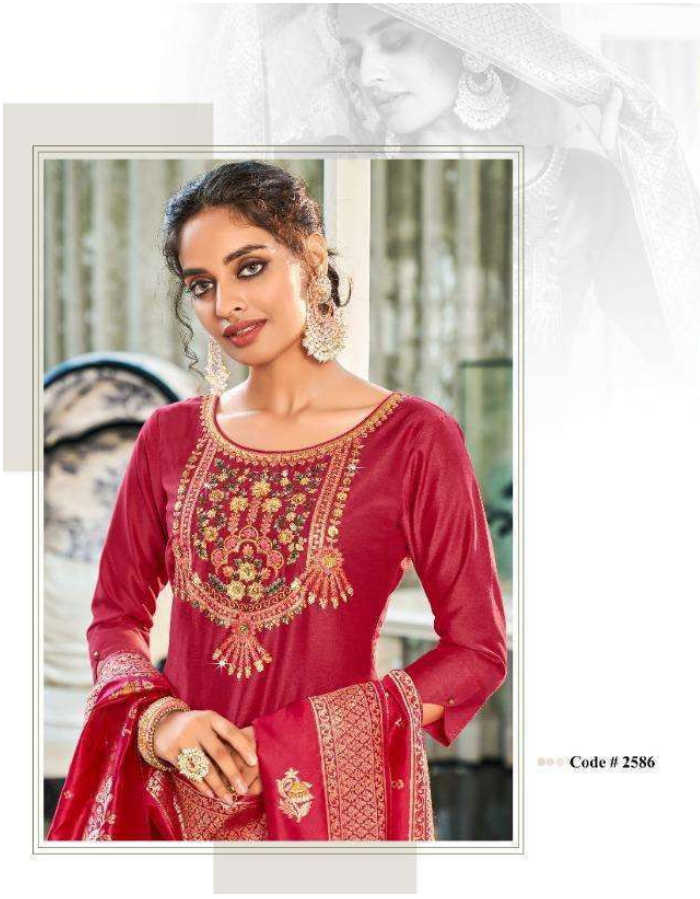

ADD SOME CLASSIC FALL COLORS
IN YOUR WARDROBE WITH
A EXCLUSIVE PREMIUM
COLLECTION...

Code # 2581

af
BY
ANJU FABRICS

*Sumptuous
florals*
Designed with 60% craftsmanship

Code # 2586

Code # 2588

stocOUT™
BY
ANJU FABRICS