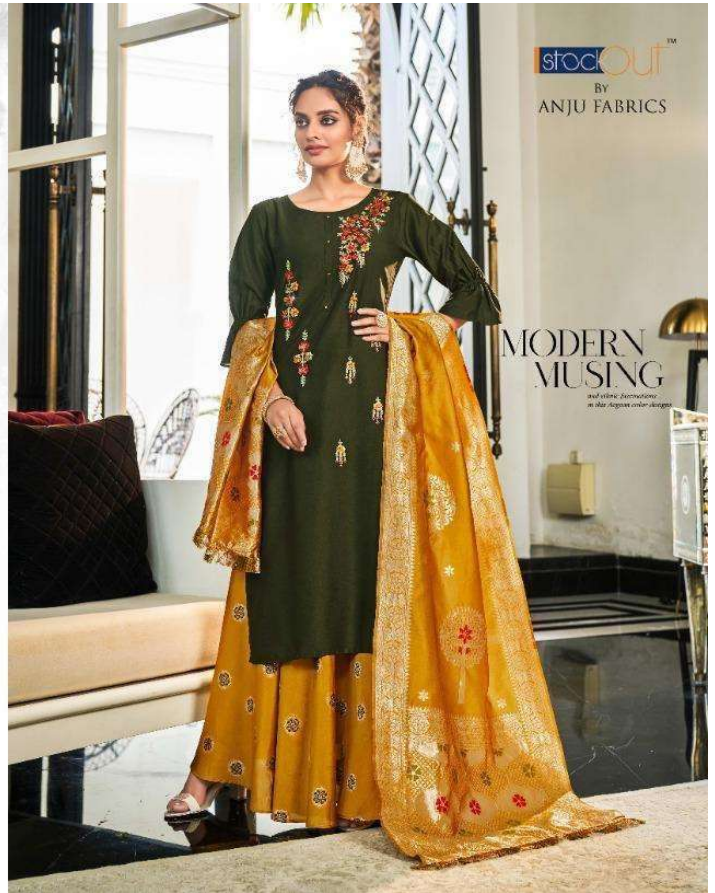

ADD SOME CLASSIC FALL COLORS
IN YOUR WARDROBE WITH
A EXCLUSIVE PREMIUM
COLLECTION...

Code # 2581

af
BY
ANJU FABRICS

*Sumptuous
florals*
Designed with 60% craftsmanship

Code # 2586

Code # 2588

stocOUT™
BY
ANJU FABRICS