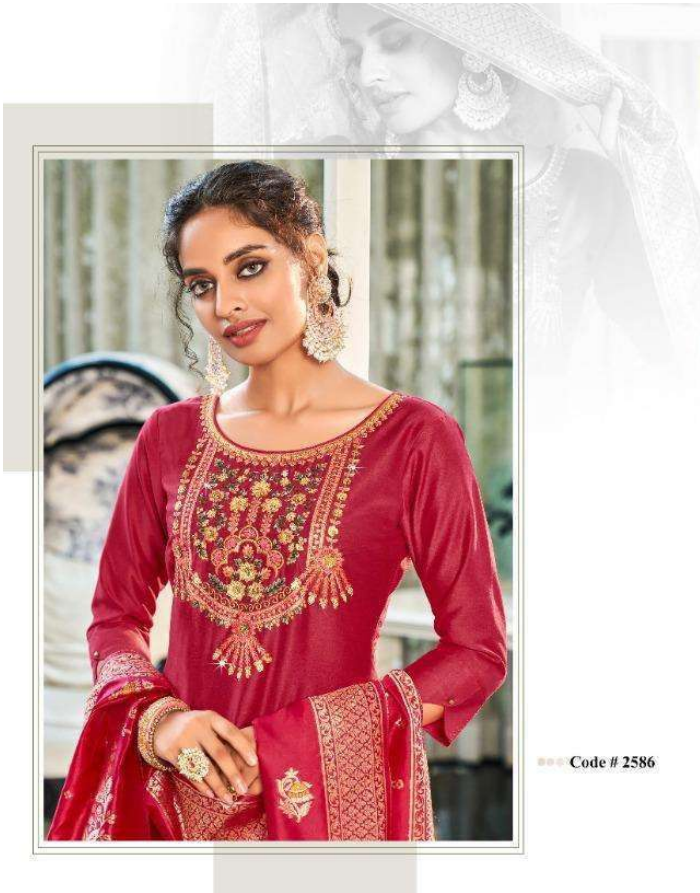

ANJ

*Sumptu
floral*
Designed with 60

ADD SOME CLASSIC FALL COLORS
IN YOUR WARDROBE WITH
A EXCLUSIVE PREMIUM
COLLECTION...

Code # 2581

af
BY
ANJU FABRICS

*Sumptuous
florals*
Designed with 60% craftsmanship

Code # 2586