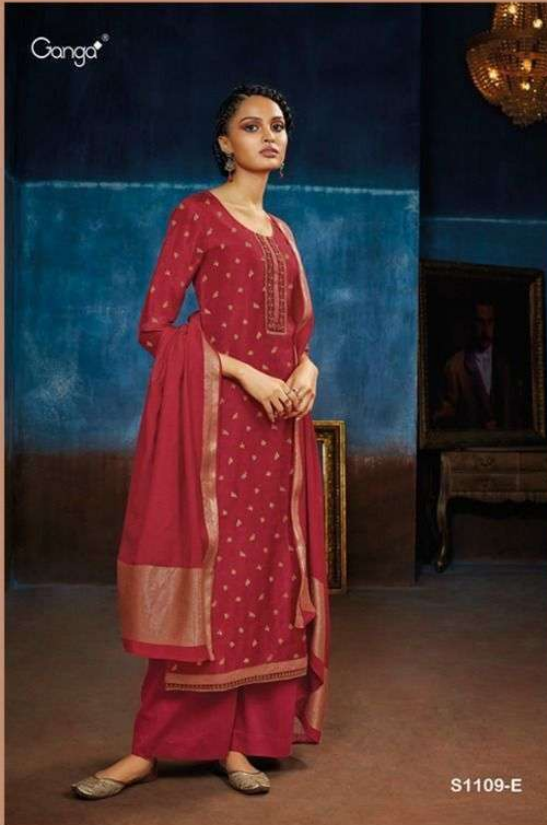

Ganga®

S1109-H

Ganga®

D.NO.S1109
NEW VIMI

Ganga®

D.NO.S1109
NEW VIMI

PRODUCT NAME	NEW VIMI
D.NO.	S1109
DESCRIPTION	<p>TOP PURE BANARASI SILK JACQUARD SOLID WITH EMBROIDERY</p> <p>BOTTOM PREMIUM COTTON SATIN SOLID</p> <p>DUPATTA FINEST BEMBERG SILK JACQUARD</p>
HSN CODE	540834
WHOLESALE PRICE	1775/- EACH+GST(EXTRA)