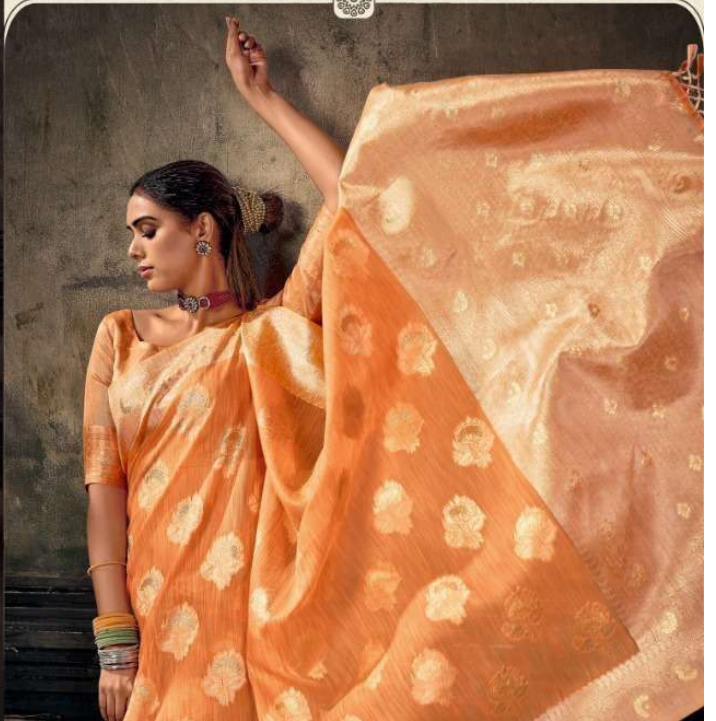

Make everyday fashionable

Saroj

Showcase elegance in its best form

1001

Saroj

One of the elite designer-wears in rare bright color combination.

1001

1001

Saroj

One of the elite designer-wears in rare bright color combination.

Saroj

She defines hope for an age that has forgotten how to dream. She defines love for a materialist culture. She is the face of tomorrow, and the magic that lives on forever and e v e r !