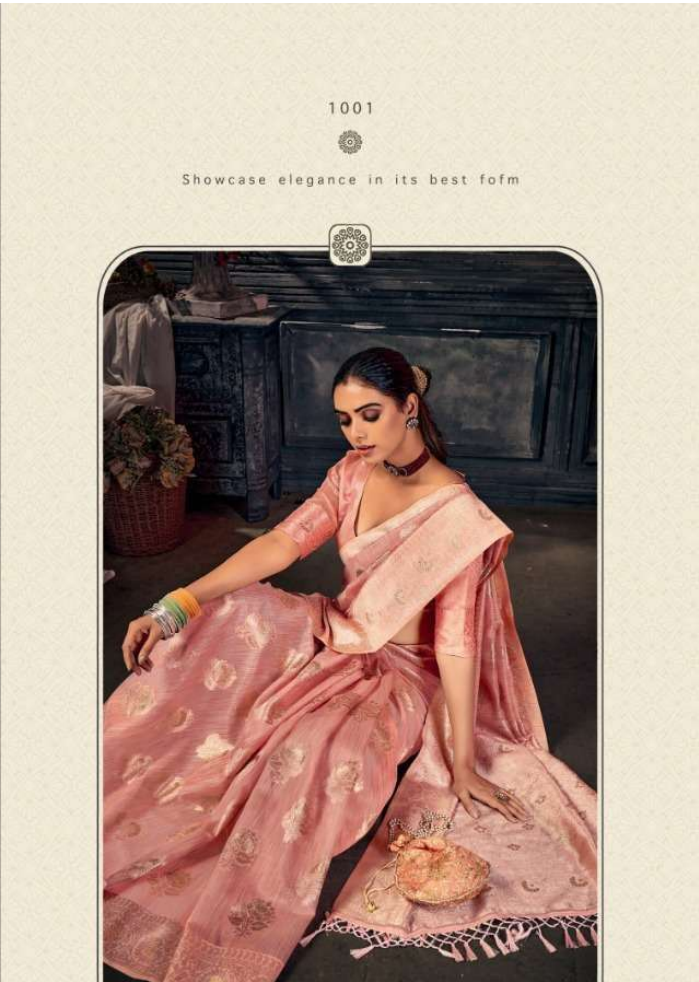

Make everyday fashionable

Saroj

Showcase elegance in its best form

1001

Saroj

One of the elite designer-wears in rare bright color combination.

1001

1001

Saroj

One of the elite designer-wears in rare bright color combination.

Saroj

She defines hope for an age that has forgotten how to dream. She defines love for a materialist culture. She is the face of tomorrow, and the magic that lives on forever and e v e r !