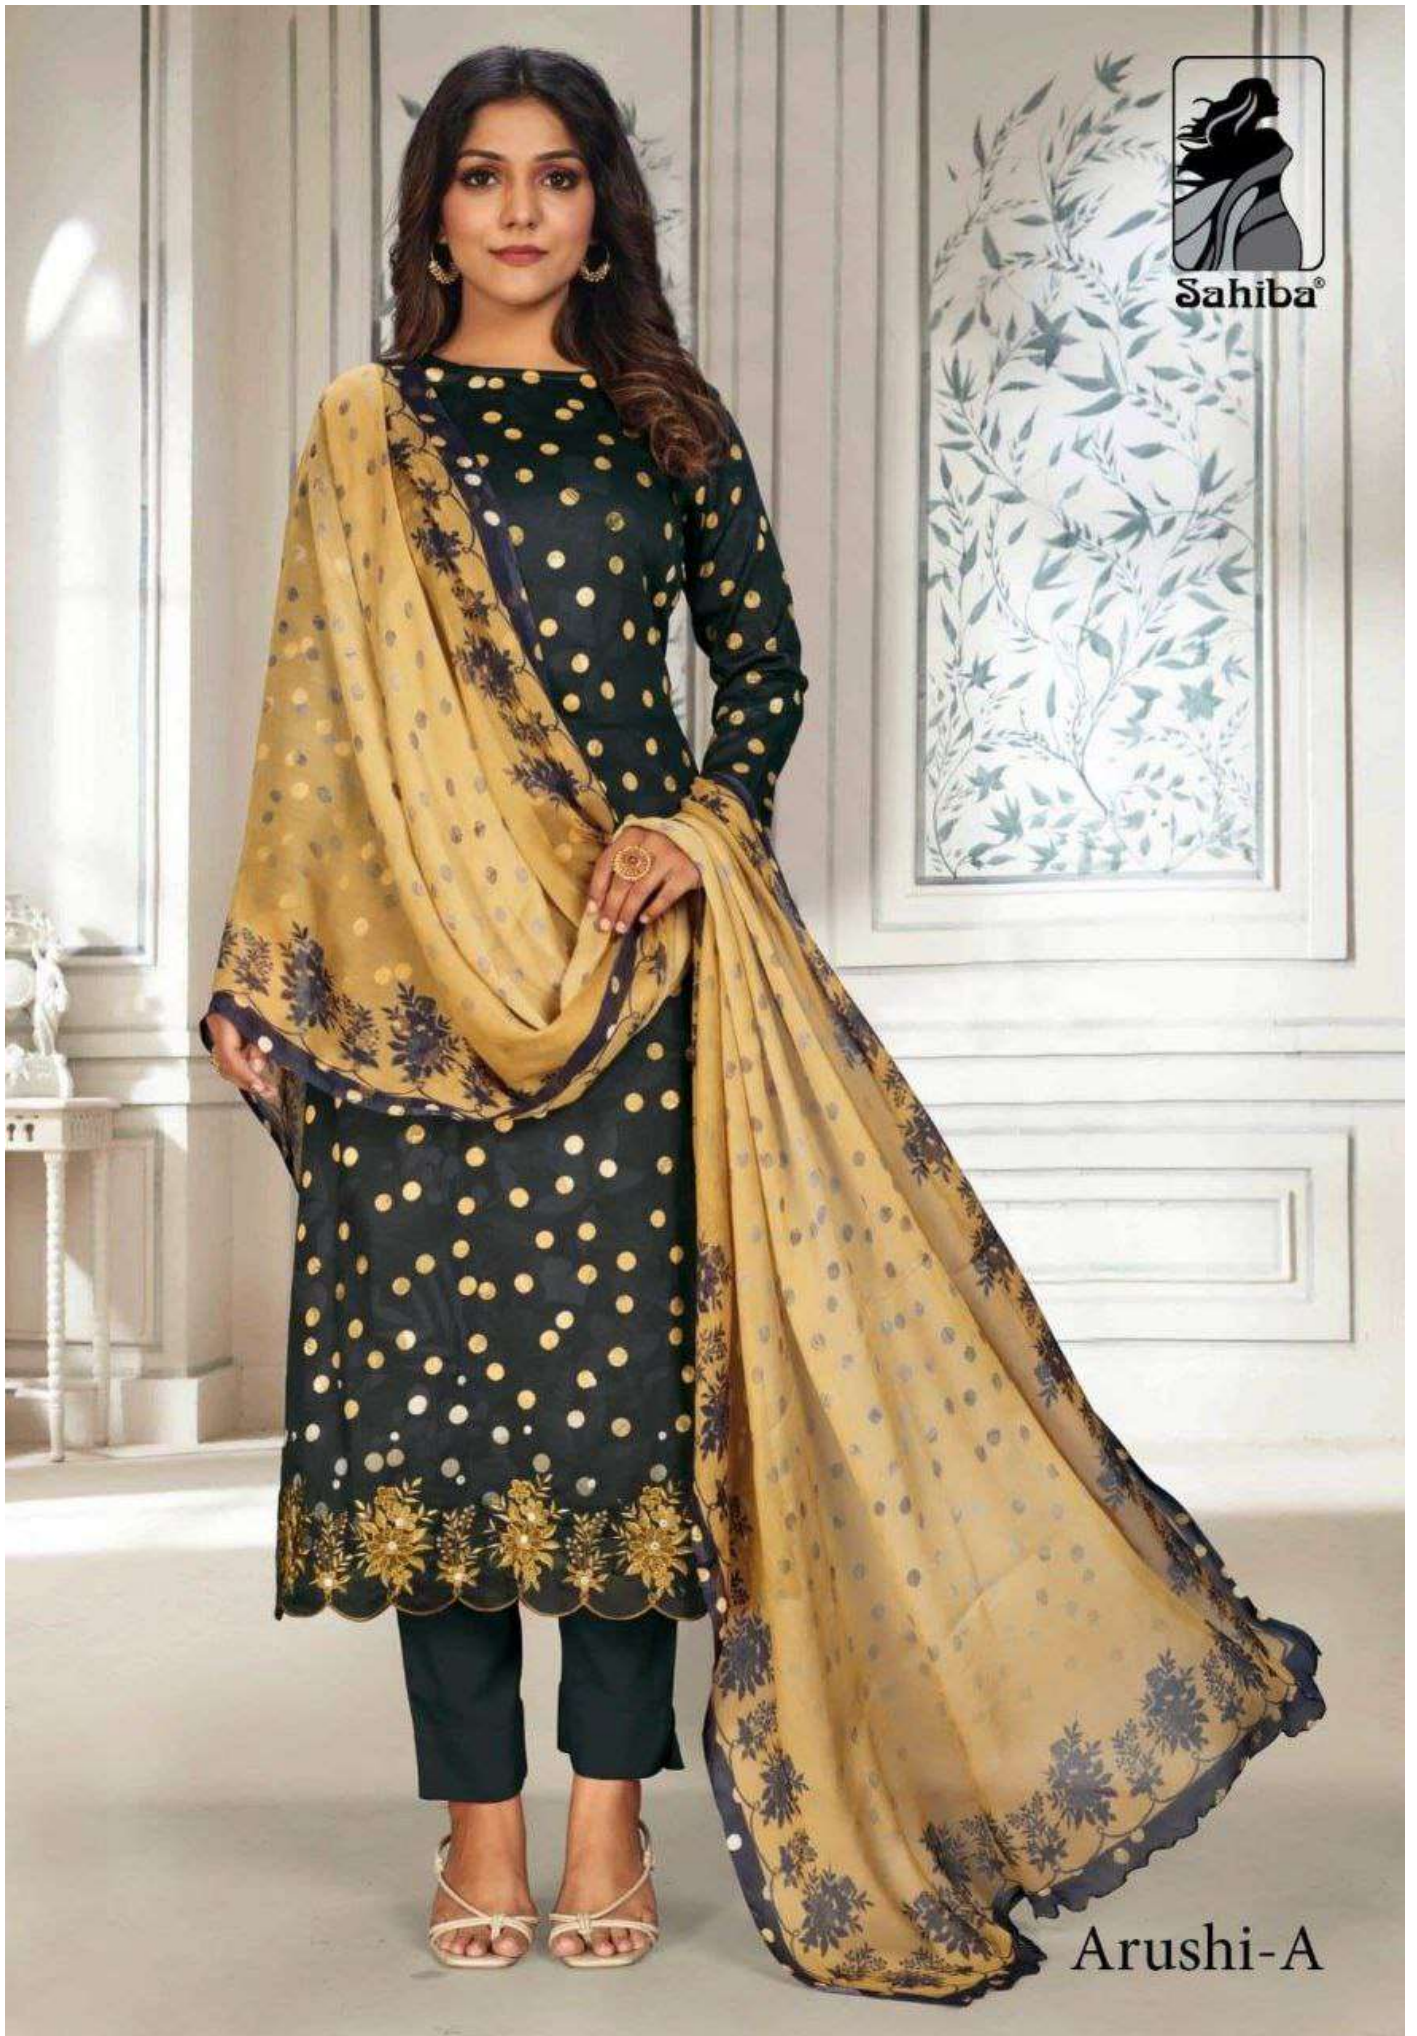

Sahiba®

Arushi-A