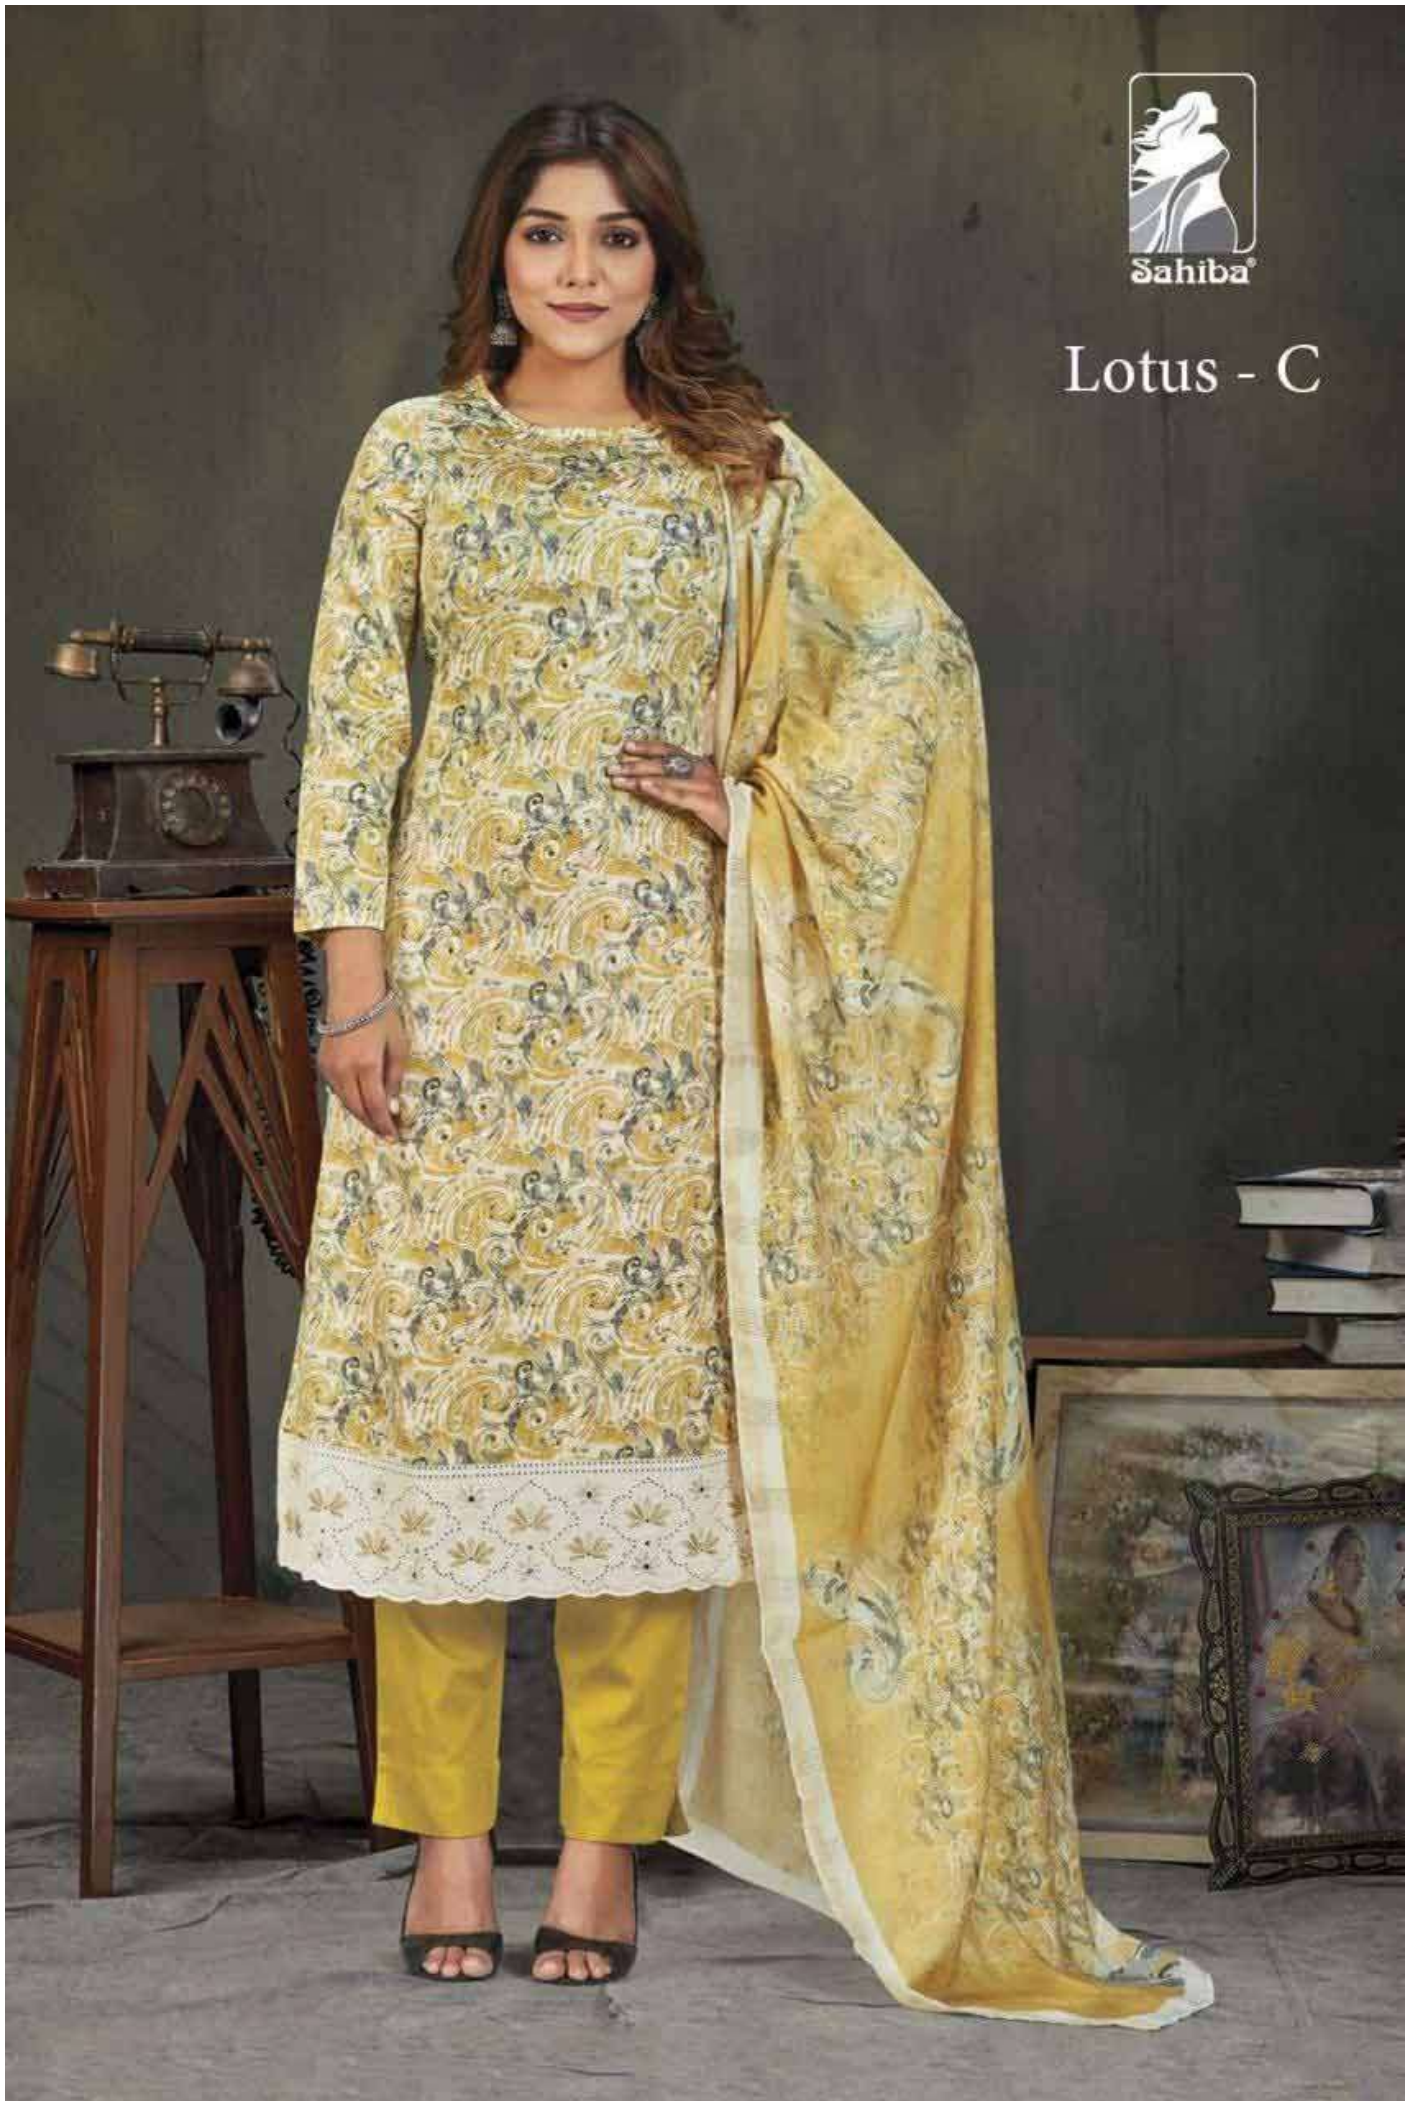

Sahiba®

Lotus - C

Lotus - A

Lotus - B

Lotus - C

Lotus - D

RATE LIST

H S N CODE - 520851

DESCRIPTION

TOP - COTTON SATIN DIGITAL PRINT WITH
DAMAN EMBROIDERY WITH HAND WORK & THREADLE WORK
BOTTOM - COTTON SATIN
DUPATTA - CHECKS JARI DUPATTA DIGITAL PRINTED

{ RATE }
{ RS, 1595/- }

LOTUS

TOTAL SUITS = 04 TOTAL AMOUNT - 6380/- AVG. RATE - 1595/-