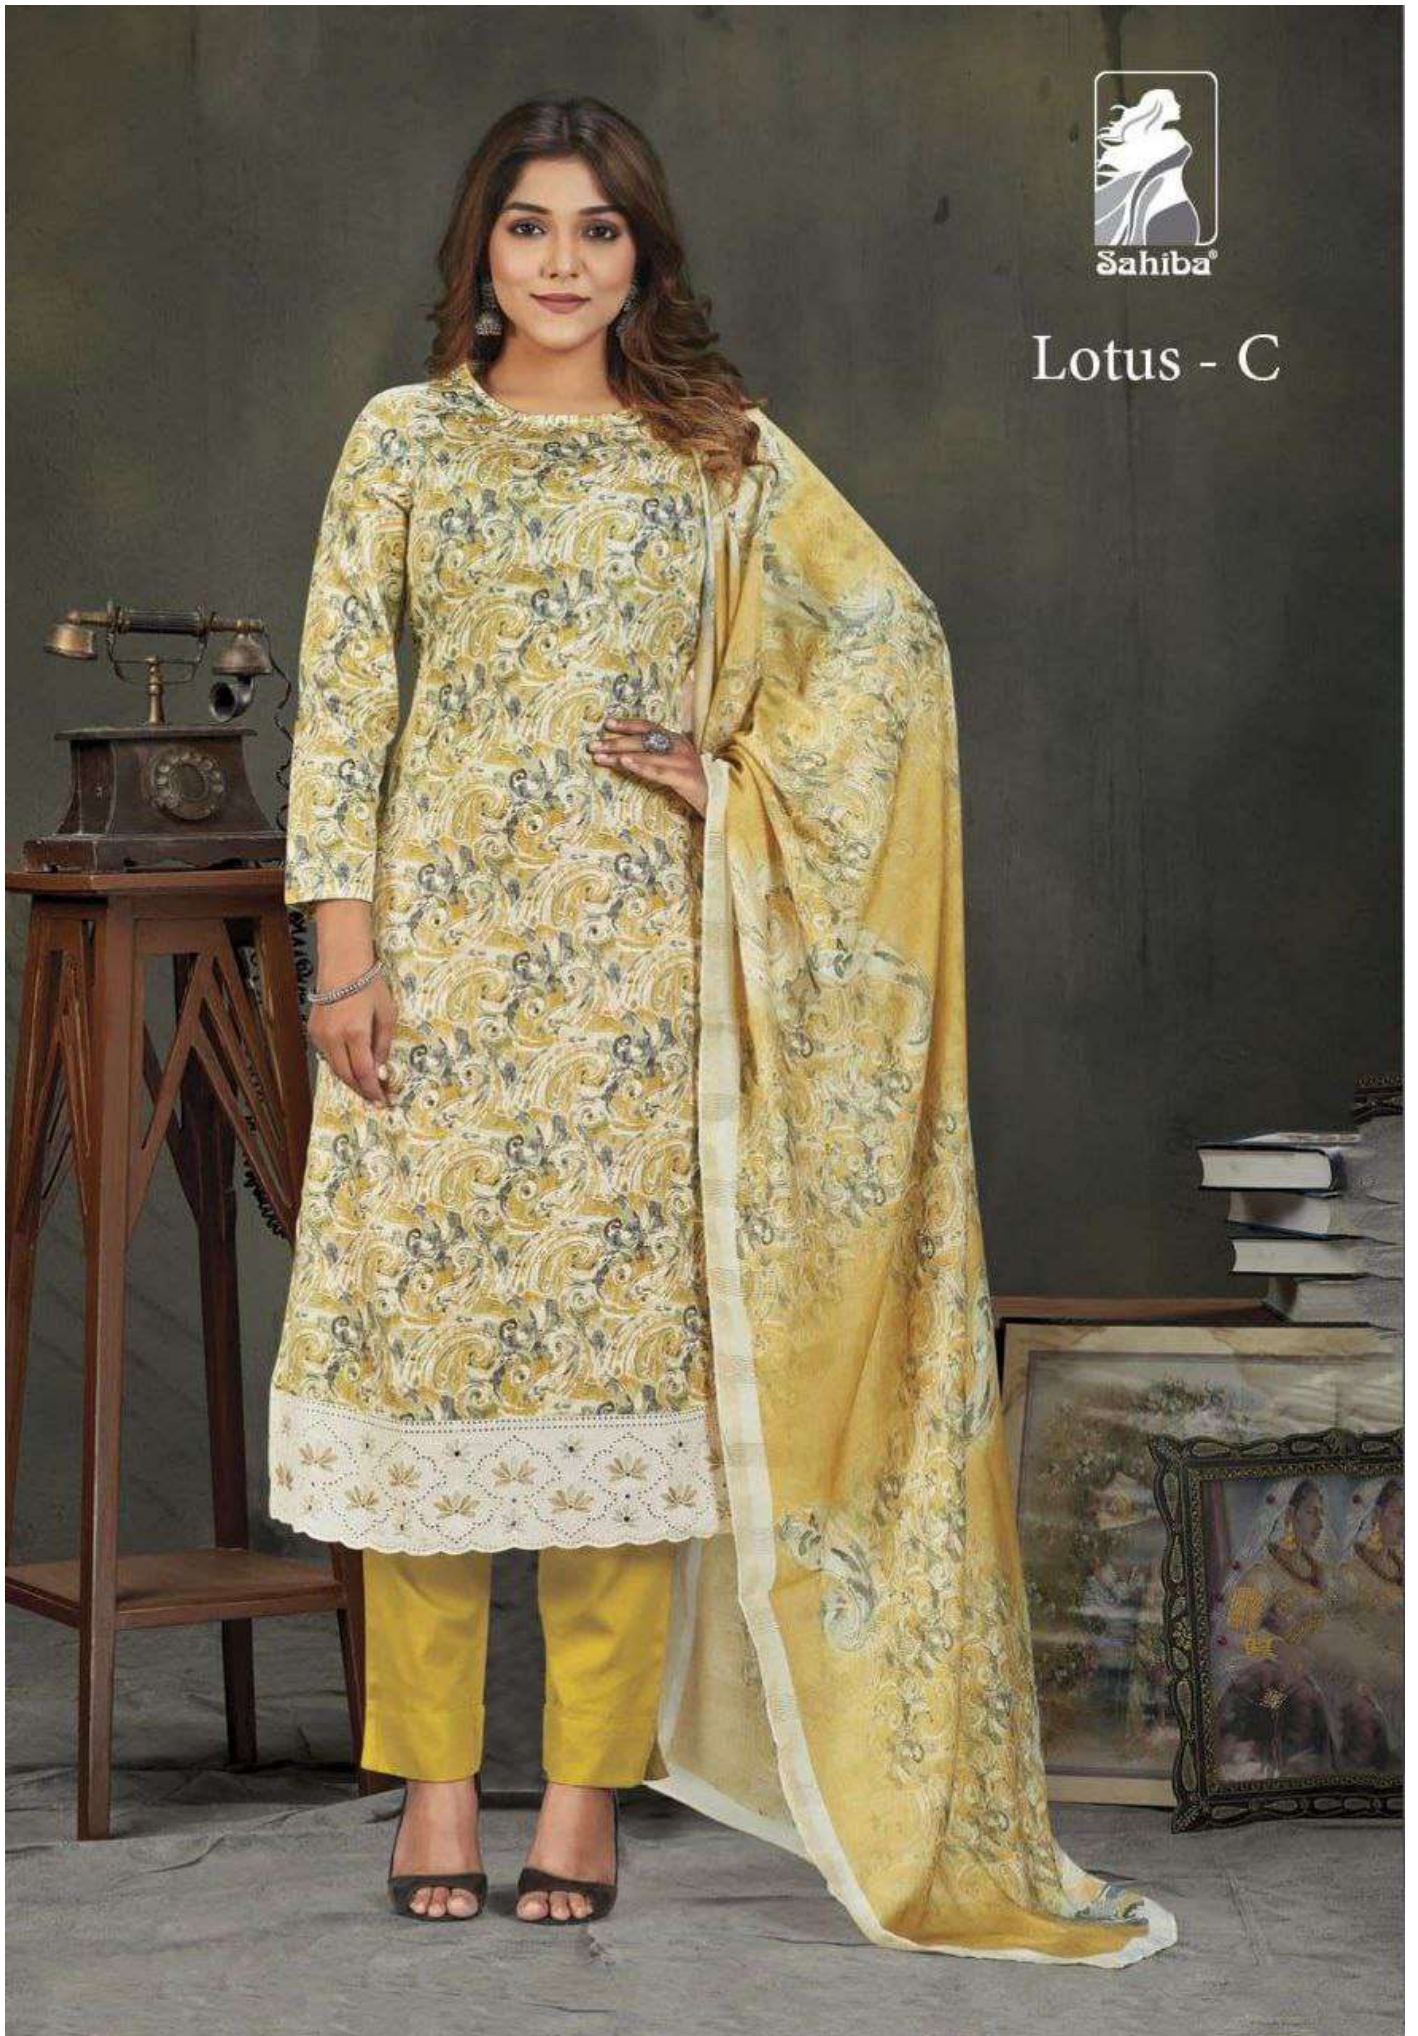

Sahiba®

Lotus - C

Lotus - A

Lotus - B

Lotus - C

Lotus - D

### DESCRIPTION

TOP - COTTON SATIN DIGITAL PRINT WITH  
DAMAN EMBROIDERY WITH HAND WORK & THREADLE WORK  
BOTTOM - COTTON SATIN  
DUPATTA - CHECKS JARI DUPATTA DIGITAL PRINTED

**{ RATE }**  
**{ RS, 1595/- }**