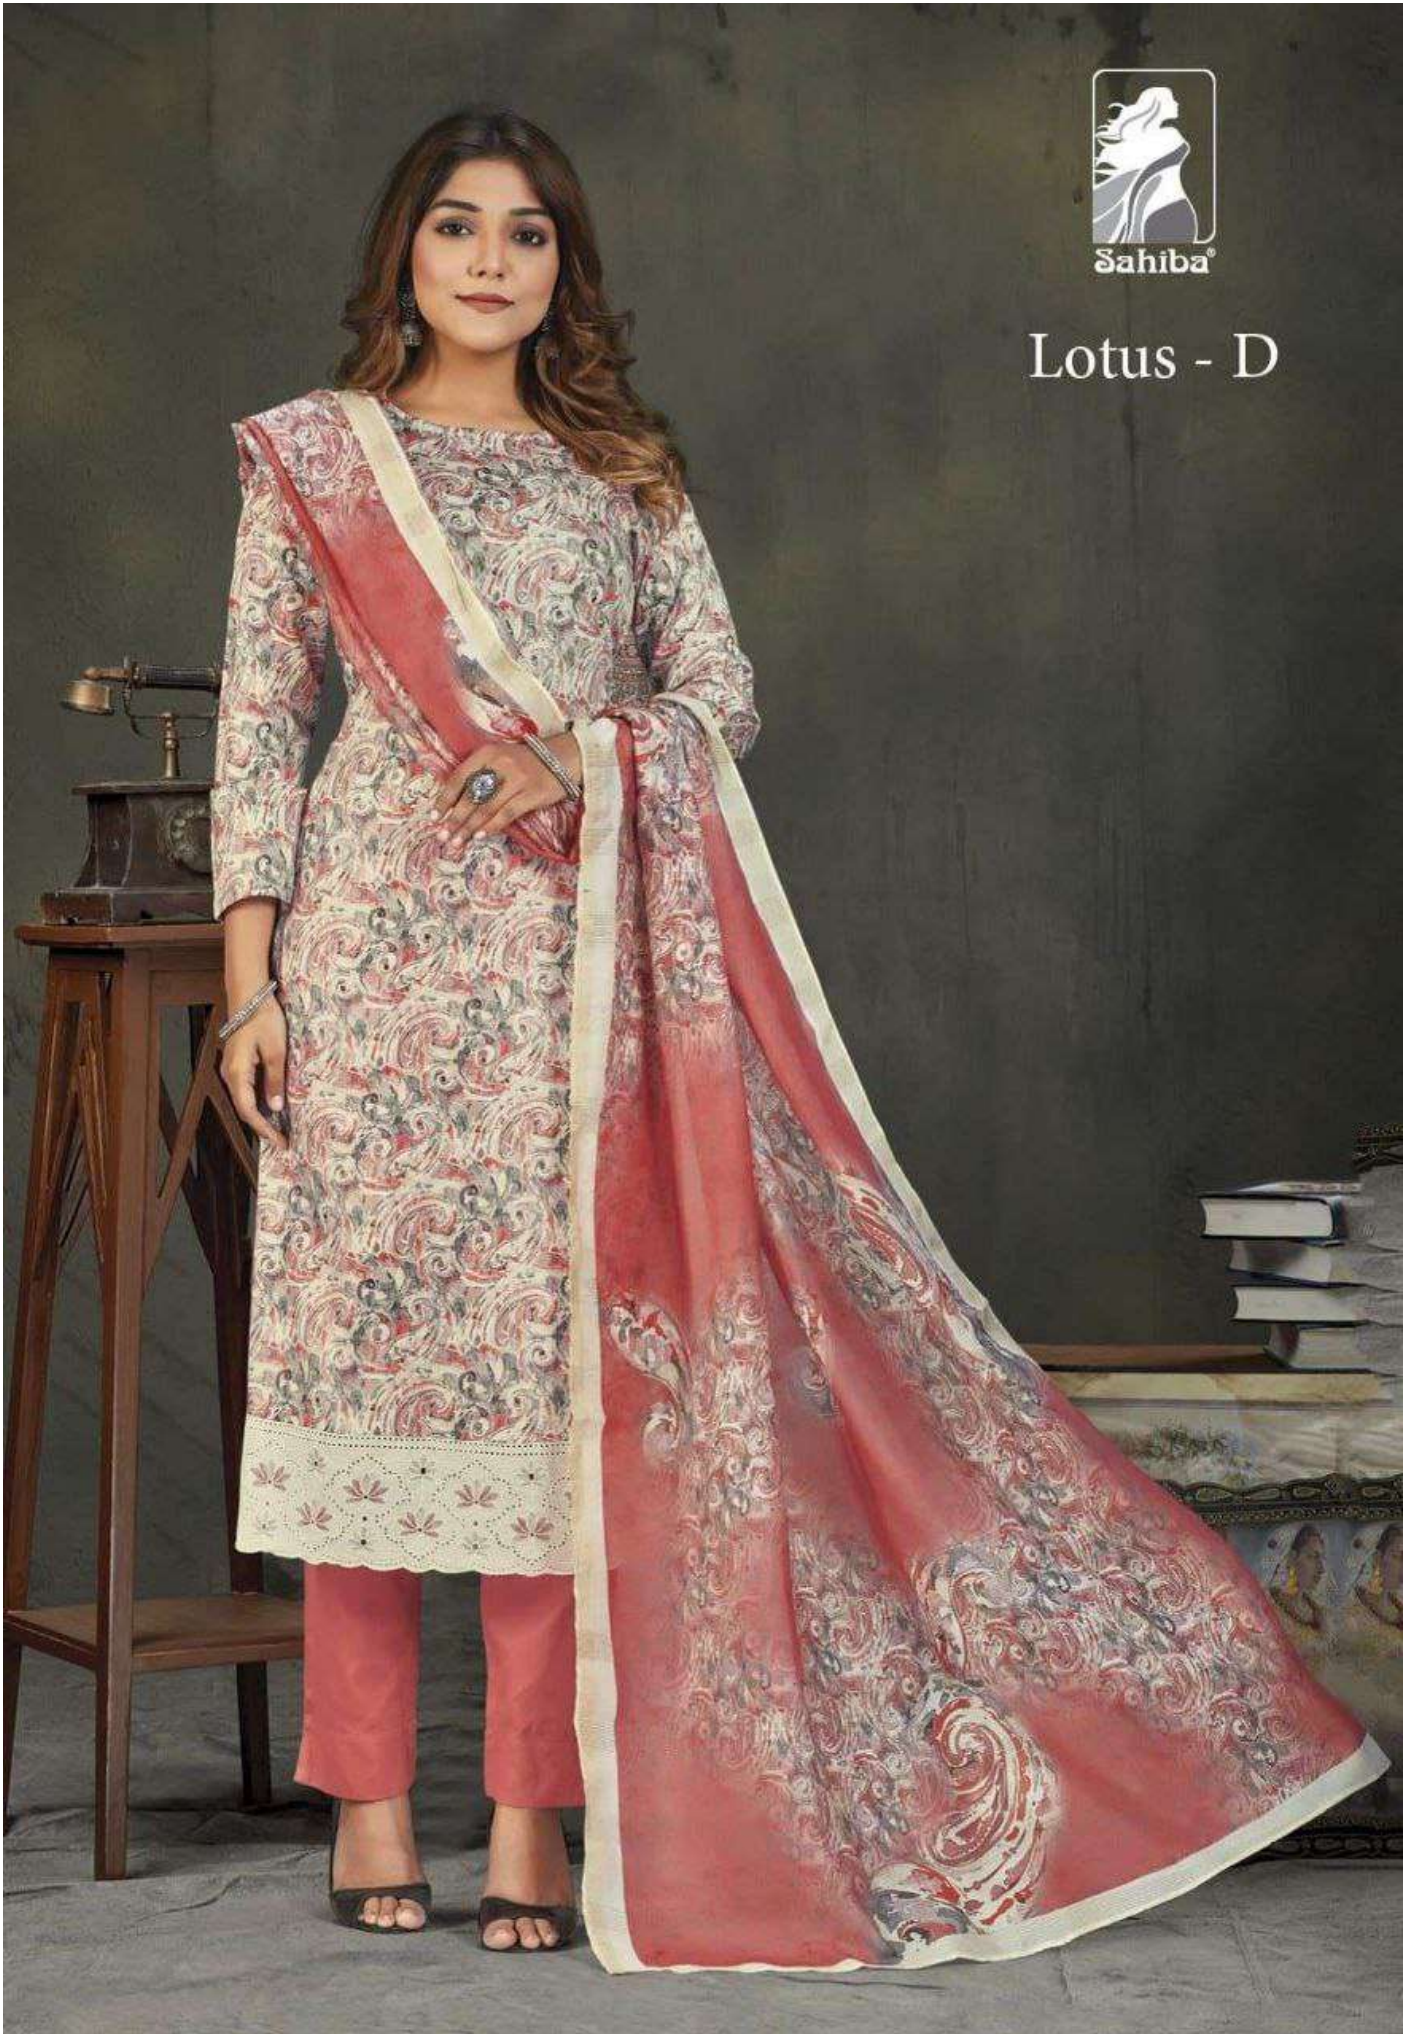

Sahiba®

Lotus - C

Lotus - A

Lotus - B

Lotus - C

Lotus - D

RATE LIST

H S N CODE - 520851

DESCRIPTION

TOP - COTTON SATIN DIGITAL PRINT WITH
DAMAN EMBROIDERY WITH HAND WORK & THREADLE WORK
BOTTOM - COTTON SATIN
DUPATTA - CHECKS JARI DUPATTA DIGITAL PRINTED

{ RATE }
{ RS, 1595/- }

LOTUS

TOTAL SUITS = 04 TOTAL AMOUNT - 6380/- AVG. RATE - 1595/-