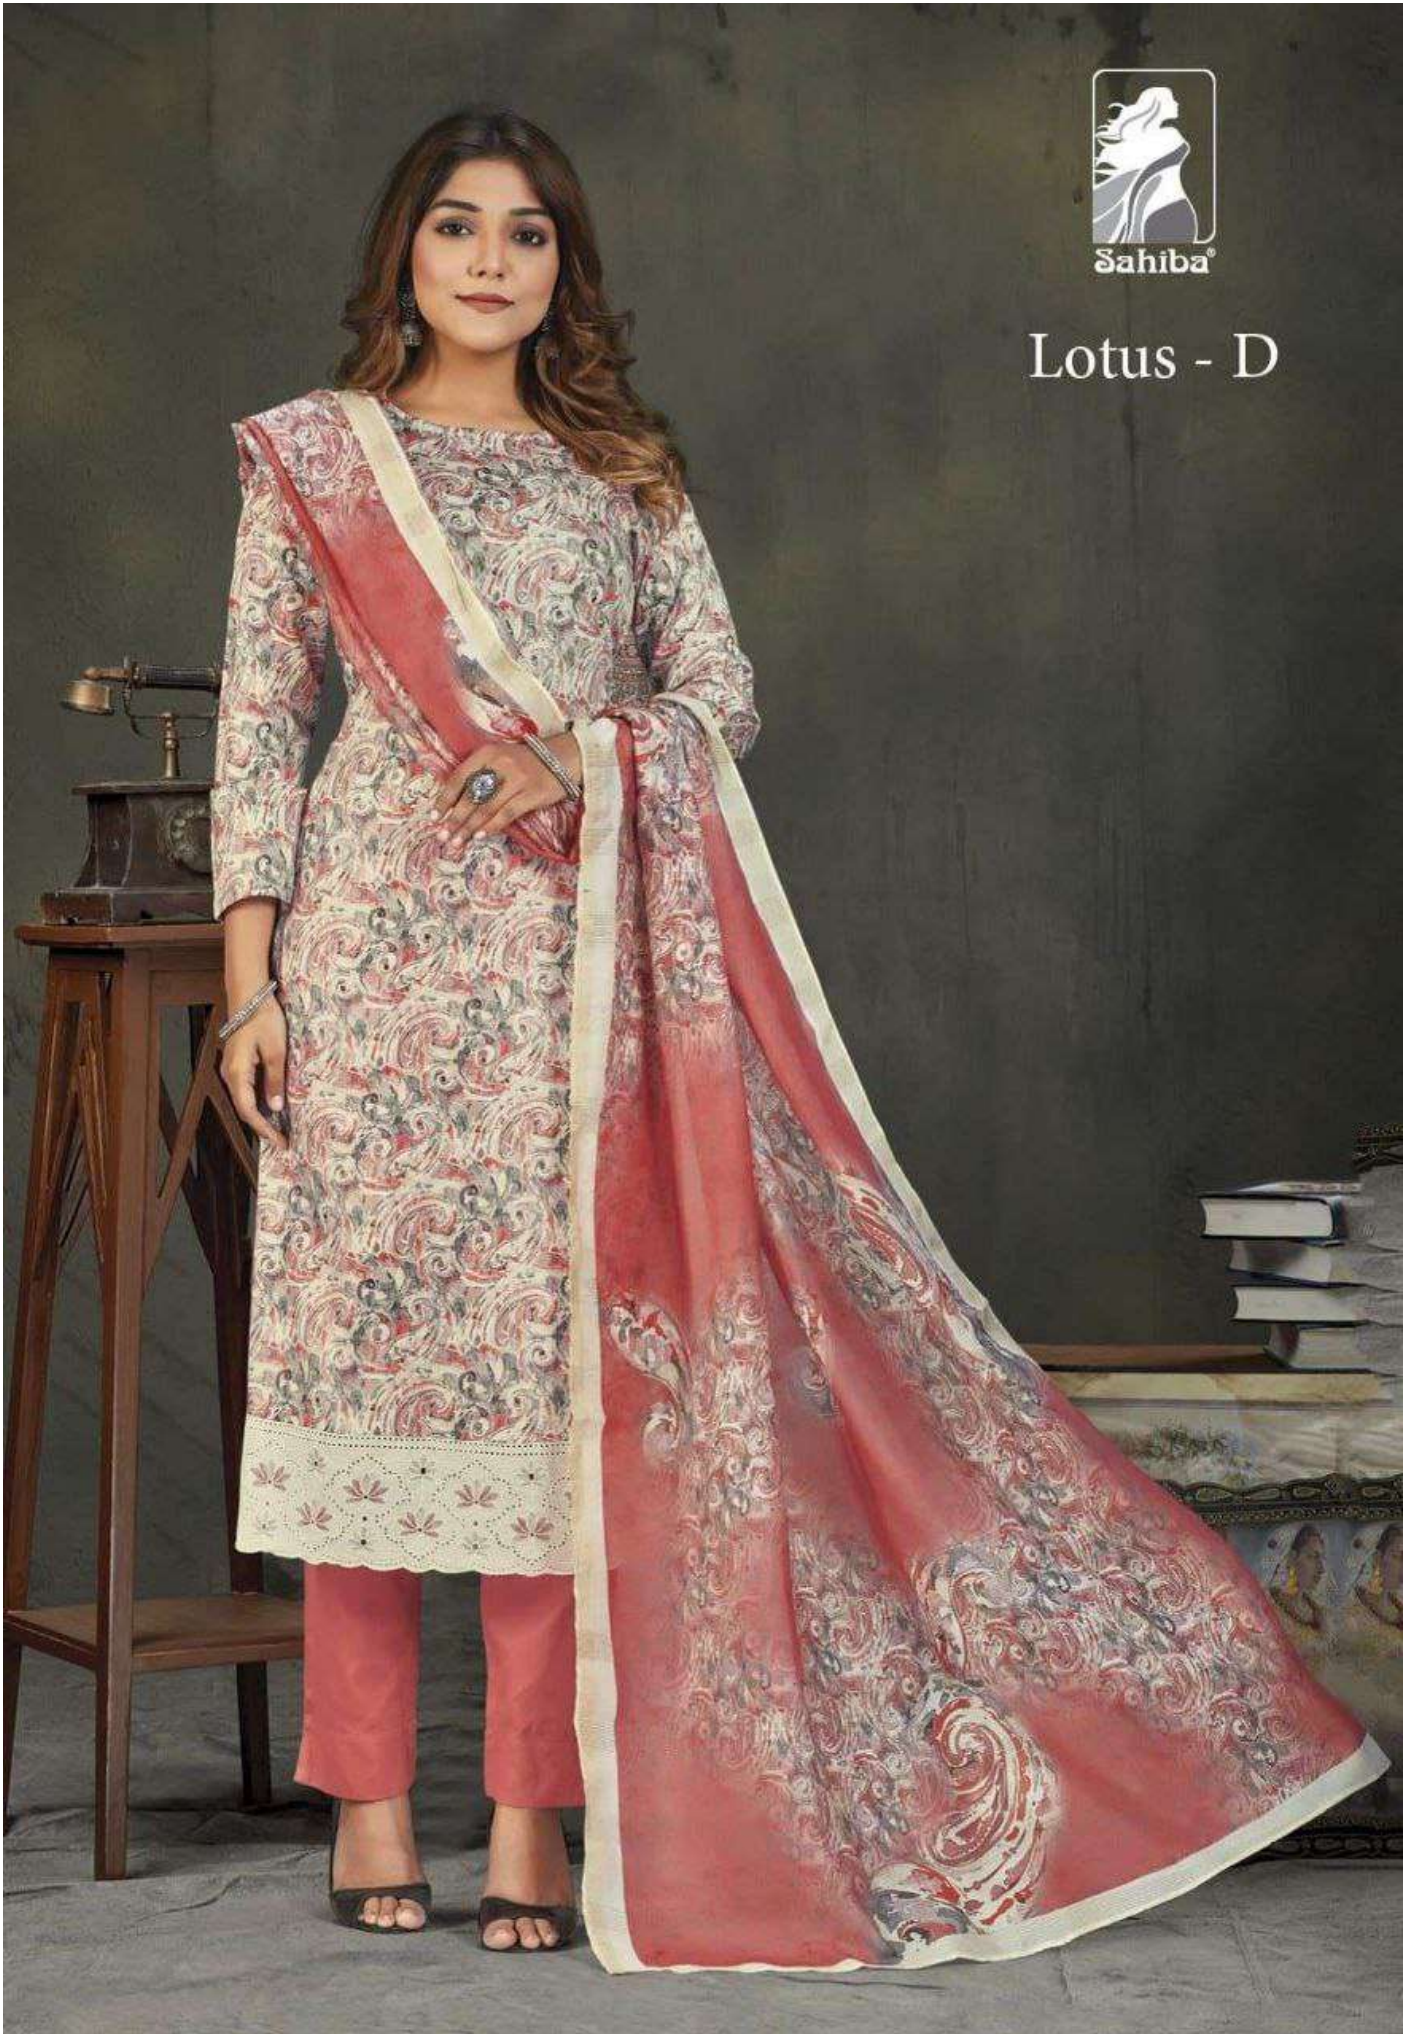

Sahiba®

Lotus - C

Lotus - A

Lotus - B

Lotus - C

Lotus - D

### DESCRIPTION

TOP - COTTON SATIN DIGITAL PRINT WITH  
DAMAN EMBROIDERY WITH HAND WORK & THREADLE WORK  
BOTTOM - COTTON SATIN  
DUPATTA - CHECKS JARI DUPATTA DIGITAL PRINTED

**{ RATE }**  
**{ RS, 1595/- }**