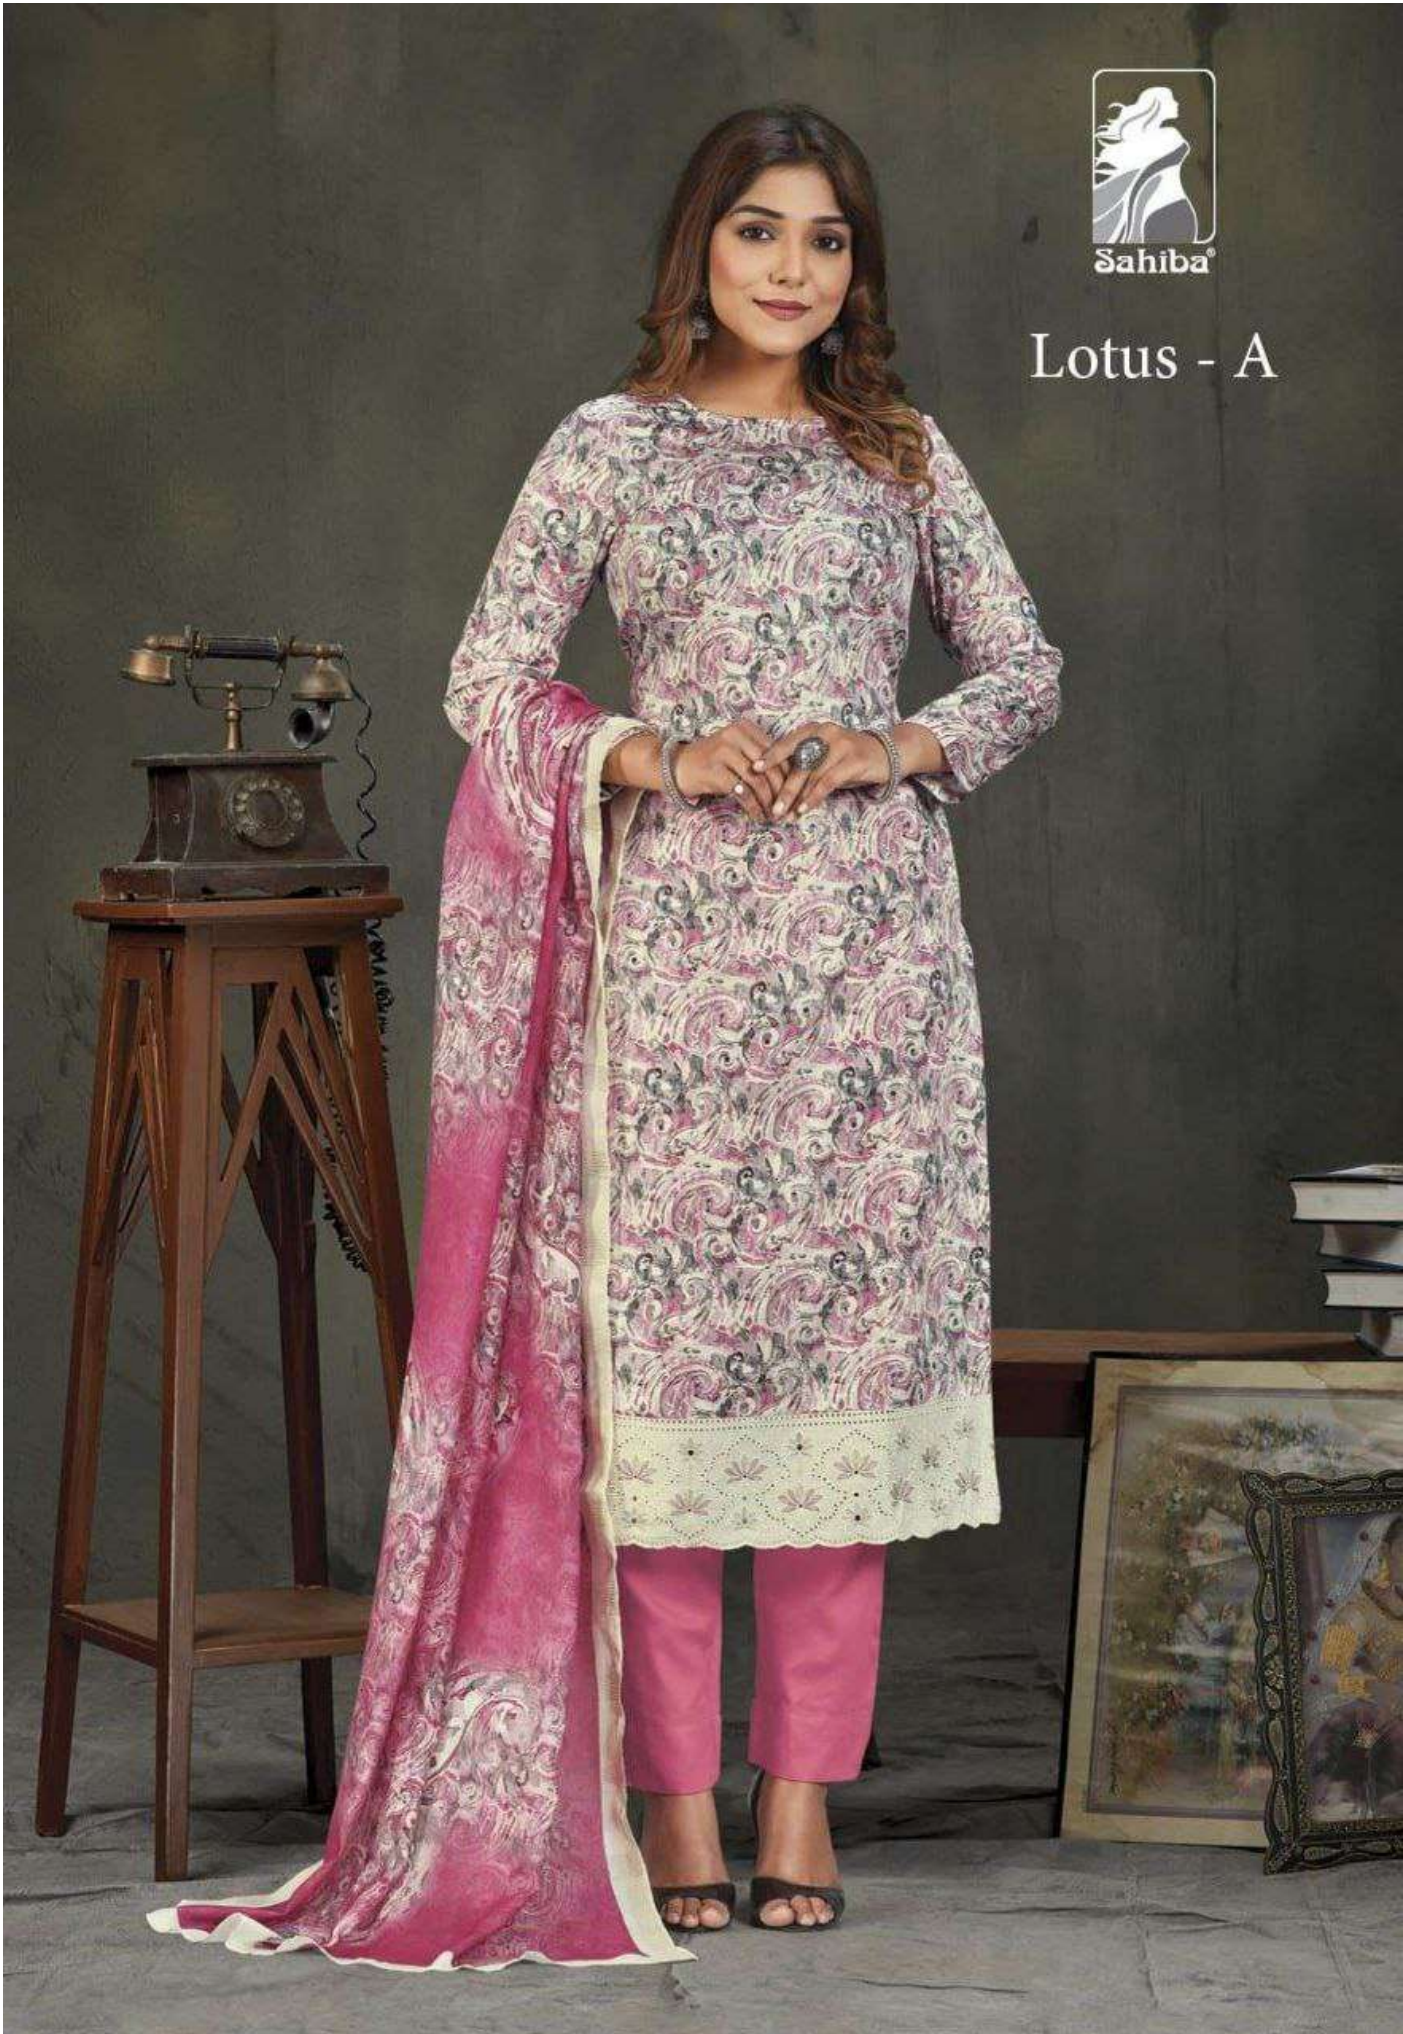

Sahiba®

Lotus - C

Lotus - A

Lotus - B

Lotus - C

Lotus - D

RATE LIST

H S N CODE - 520851

DESCRIPTION

TOP - COTTON SATIN DIGITAL PRINT WITH
DAMAN EMBROIDERY WITH HAND WORK & THREADLE WORK
BOTTOM - COTTON SATIN
DUPATTA - CHECKS JARI DUPATTA DIGITAL PRINTED

{ RATE }
{ RS, 1595/- }

LOTUS

TOTAL SUITS = 04 TOTAL AMOUNT - 6380/- AVG. RATE - 1595/-