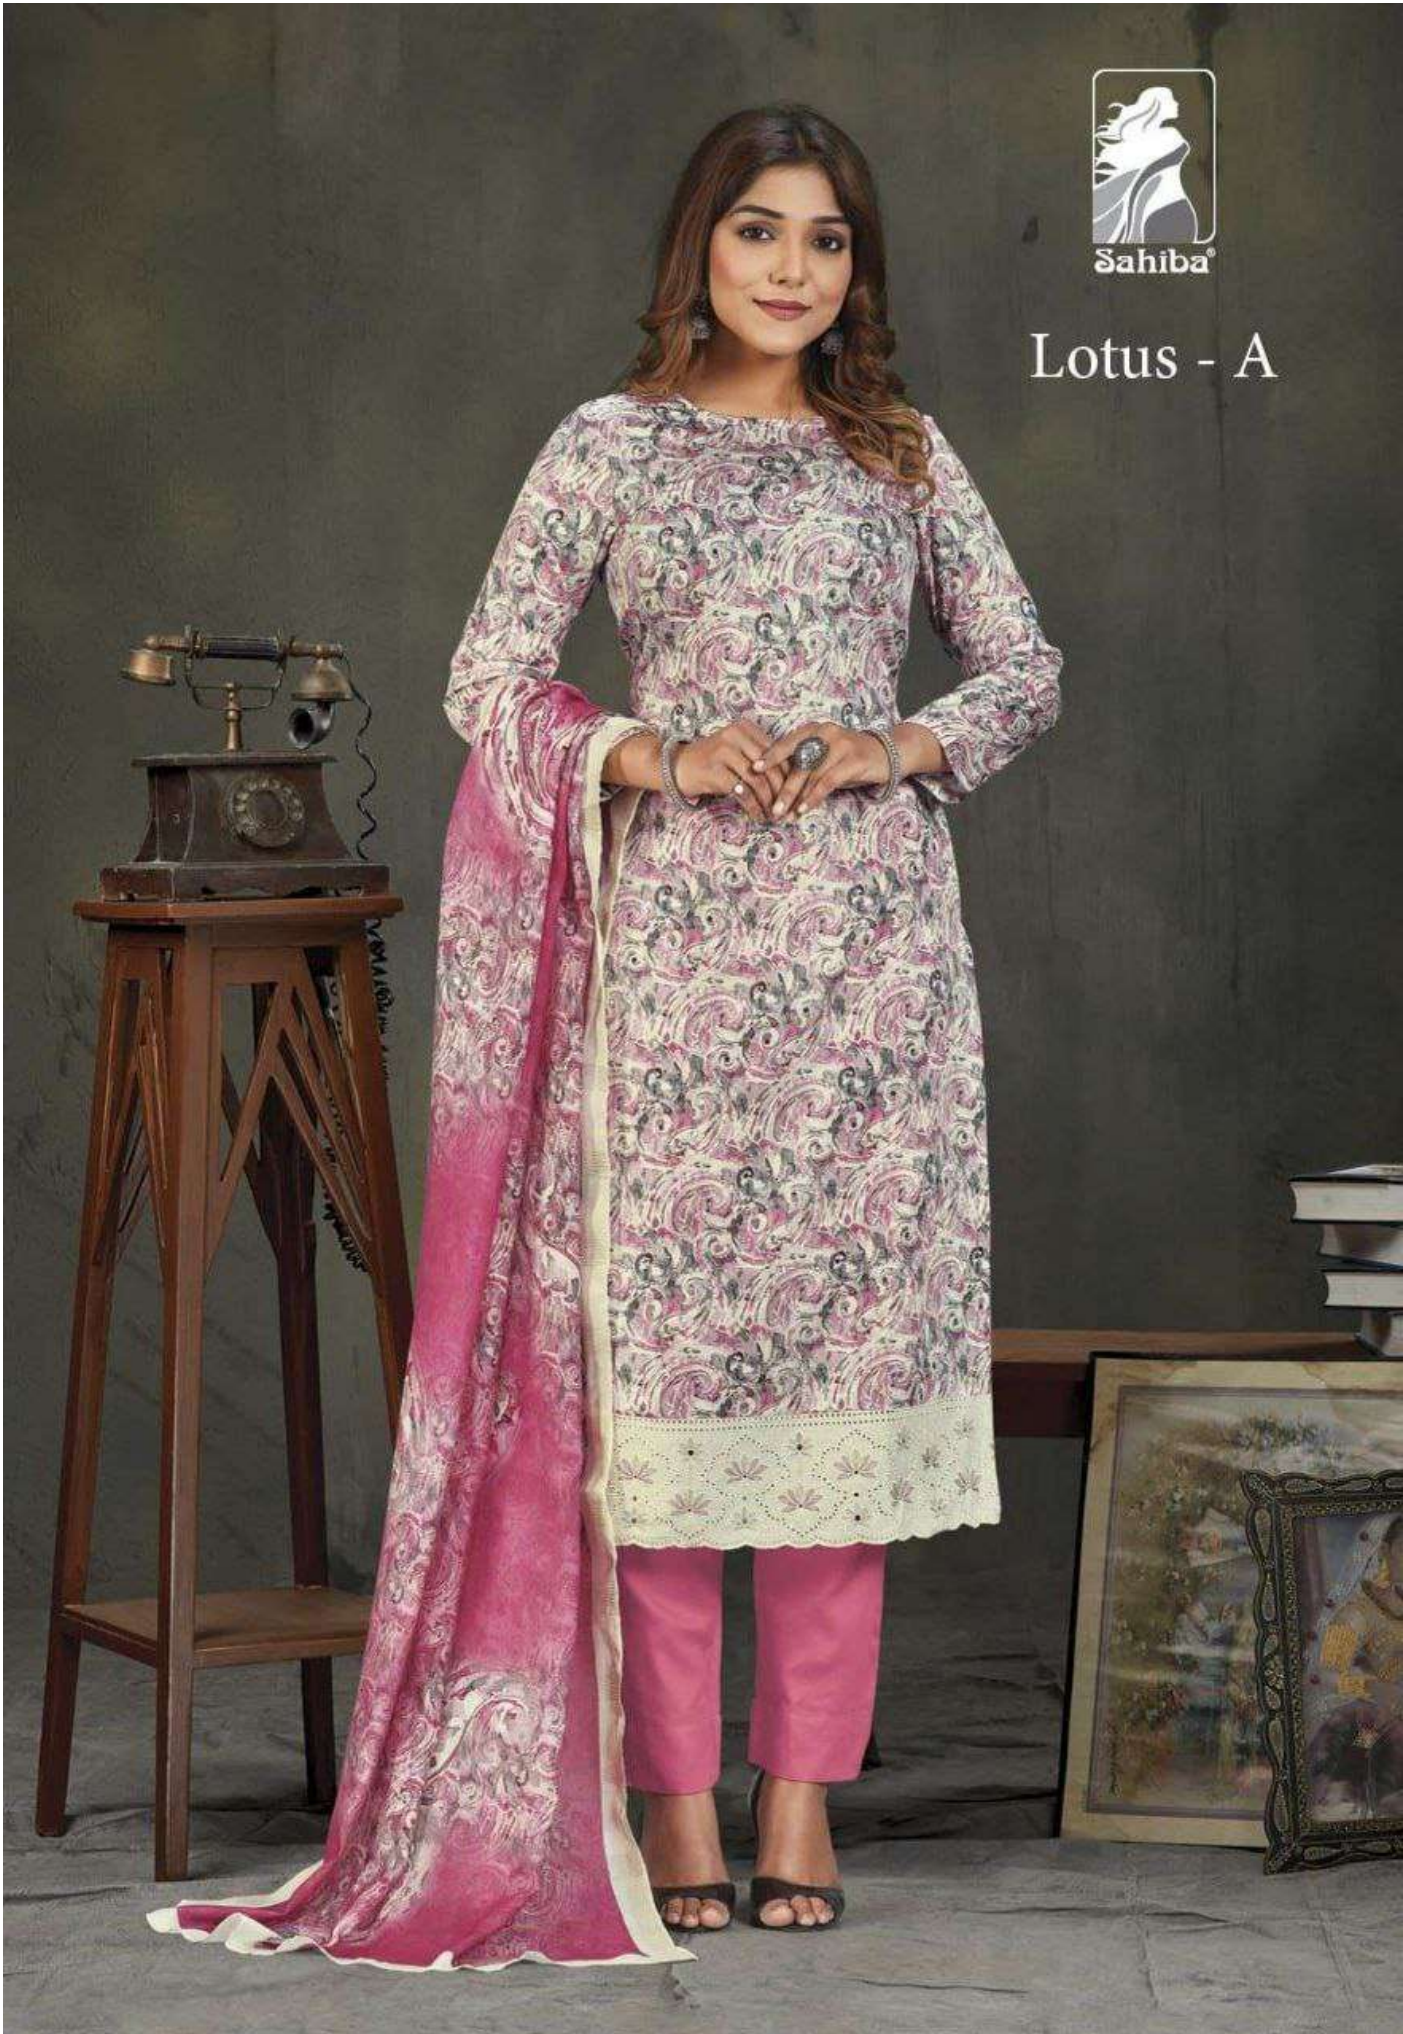

Sahiba®

Lotus - C

Lotus - A

Lotus - B

Lotus - C

Lotus - D

### DESCRIPTION

TOP - COTTON SATIN DIGITAL PRINT WITH  
DAMAN EMBROIDERY WITH HAND WORK & THREADLE WORK  
BOTTOM - COTTON SATIN  
DUPATTA - CHECKS JARI DUPATTA DIGITAL PRINTED

**{ RATE }**  
**{ RS, 1595/- }**