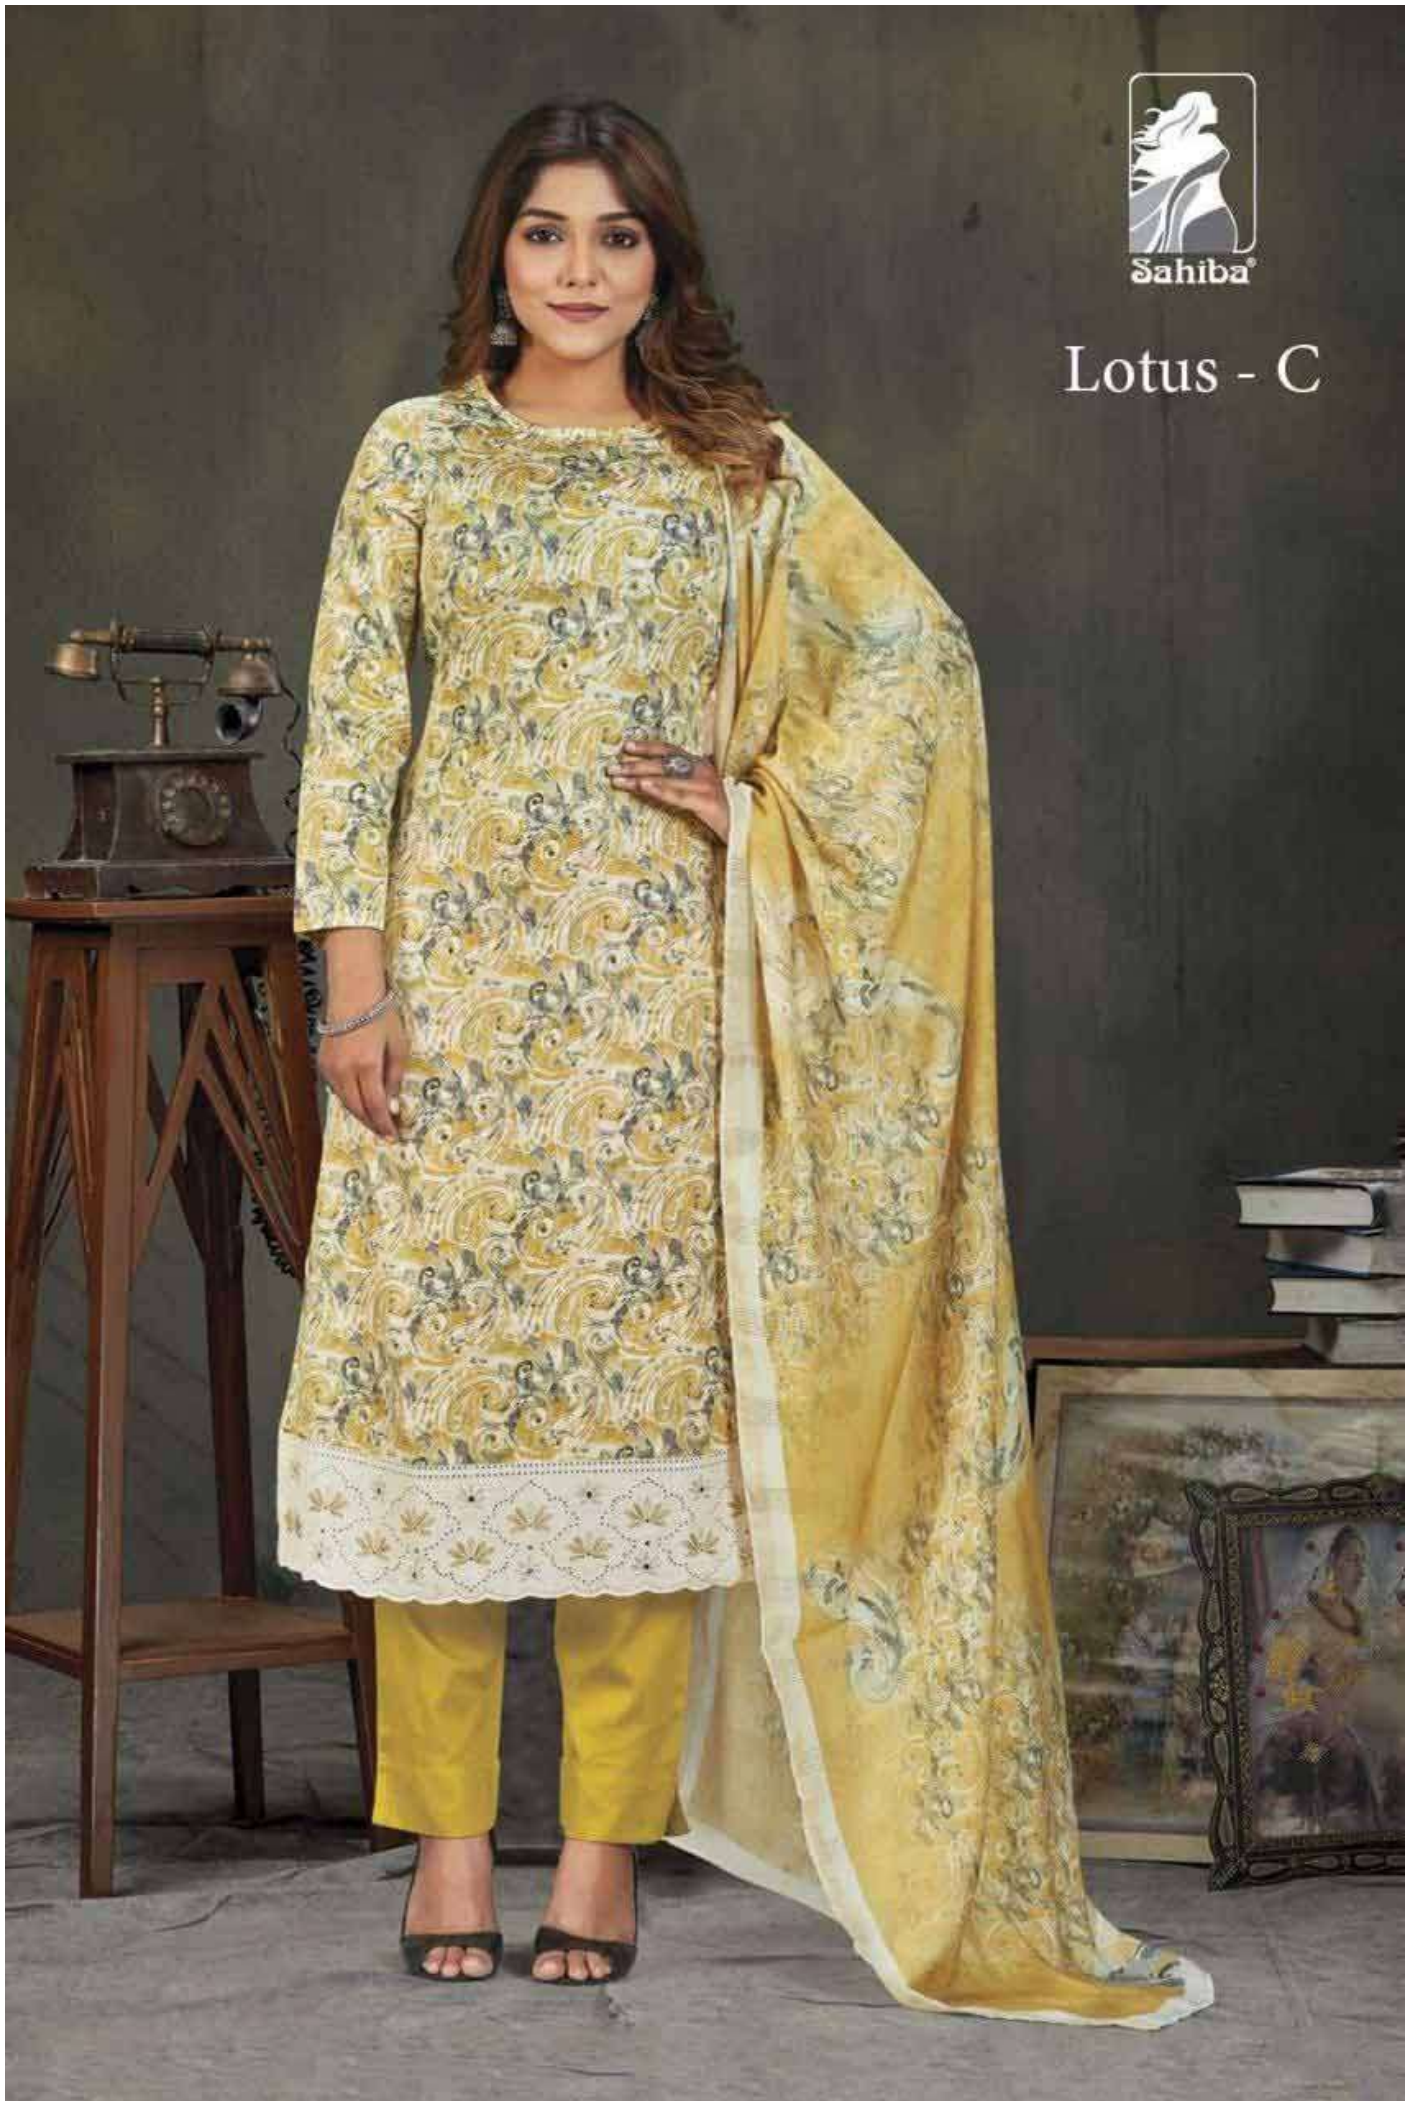

Sahiba®

Lotus - C

Lotus - A

Lotus - B

Lotus - C

Lotus - D

### DESCRIPTION

TOP - COTTON SATIN DIGITAL PRINT WITH  
DAMAN EMBROIDERY WITH HAND WORK & THREADLE WORK  
BOTTOM - COTTON SATIN  
DUPATTA - CHECKS JARI DUPATTA DIGITAL PRINTED

**{ RATE }**  
**{ RS, 1595/- }**