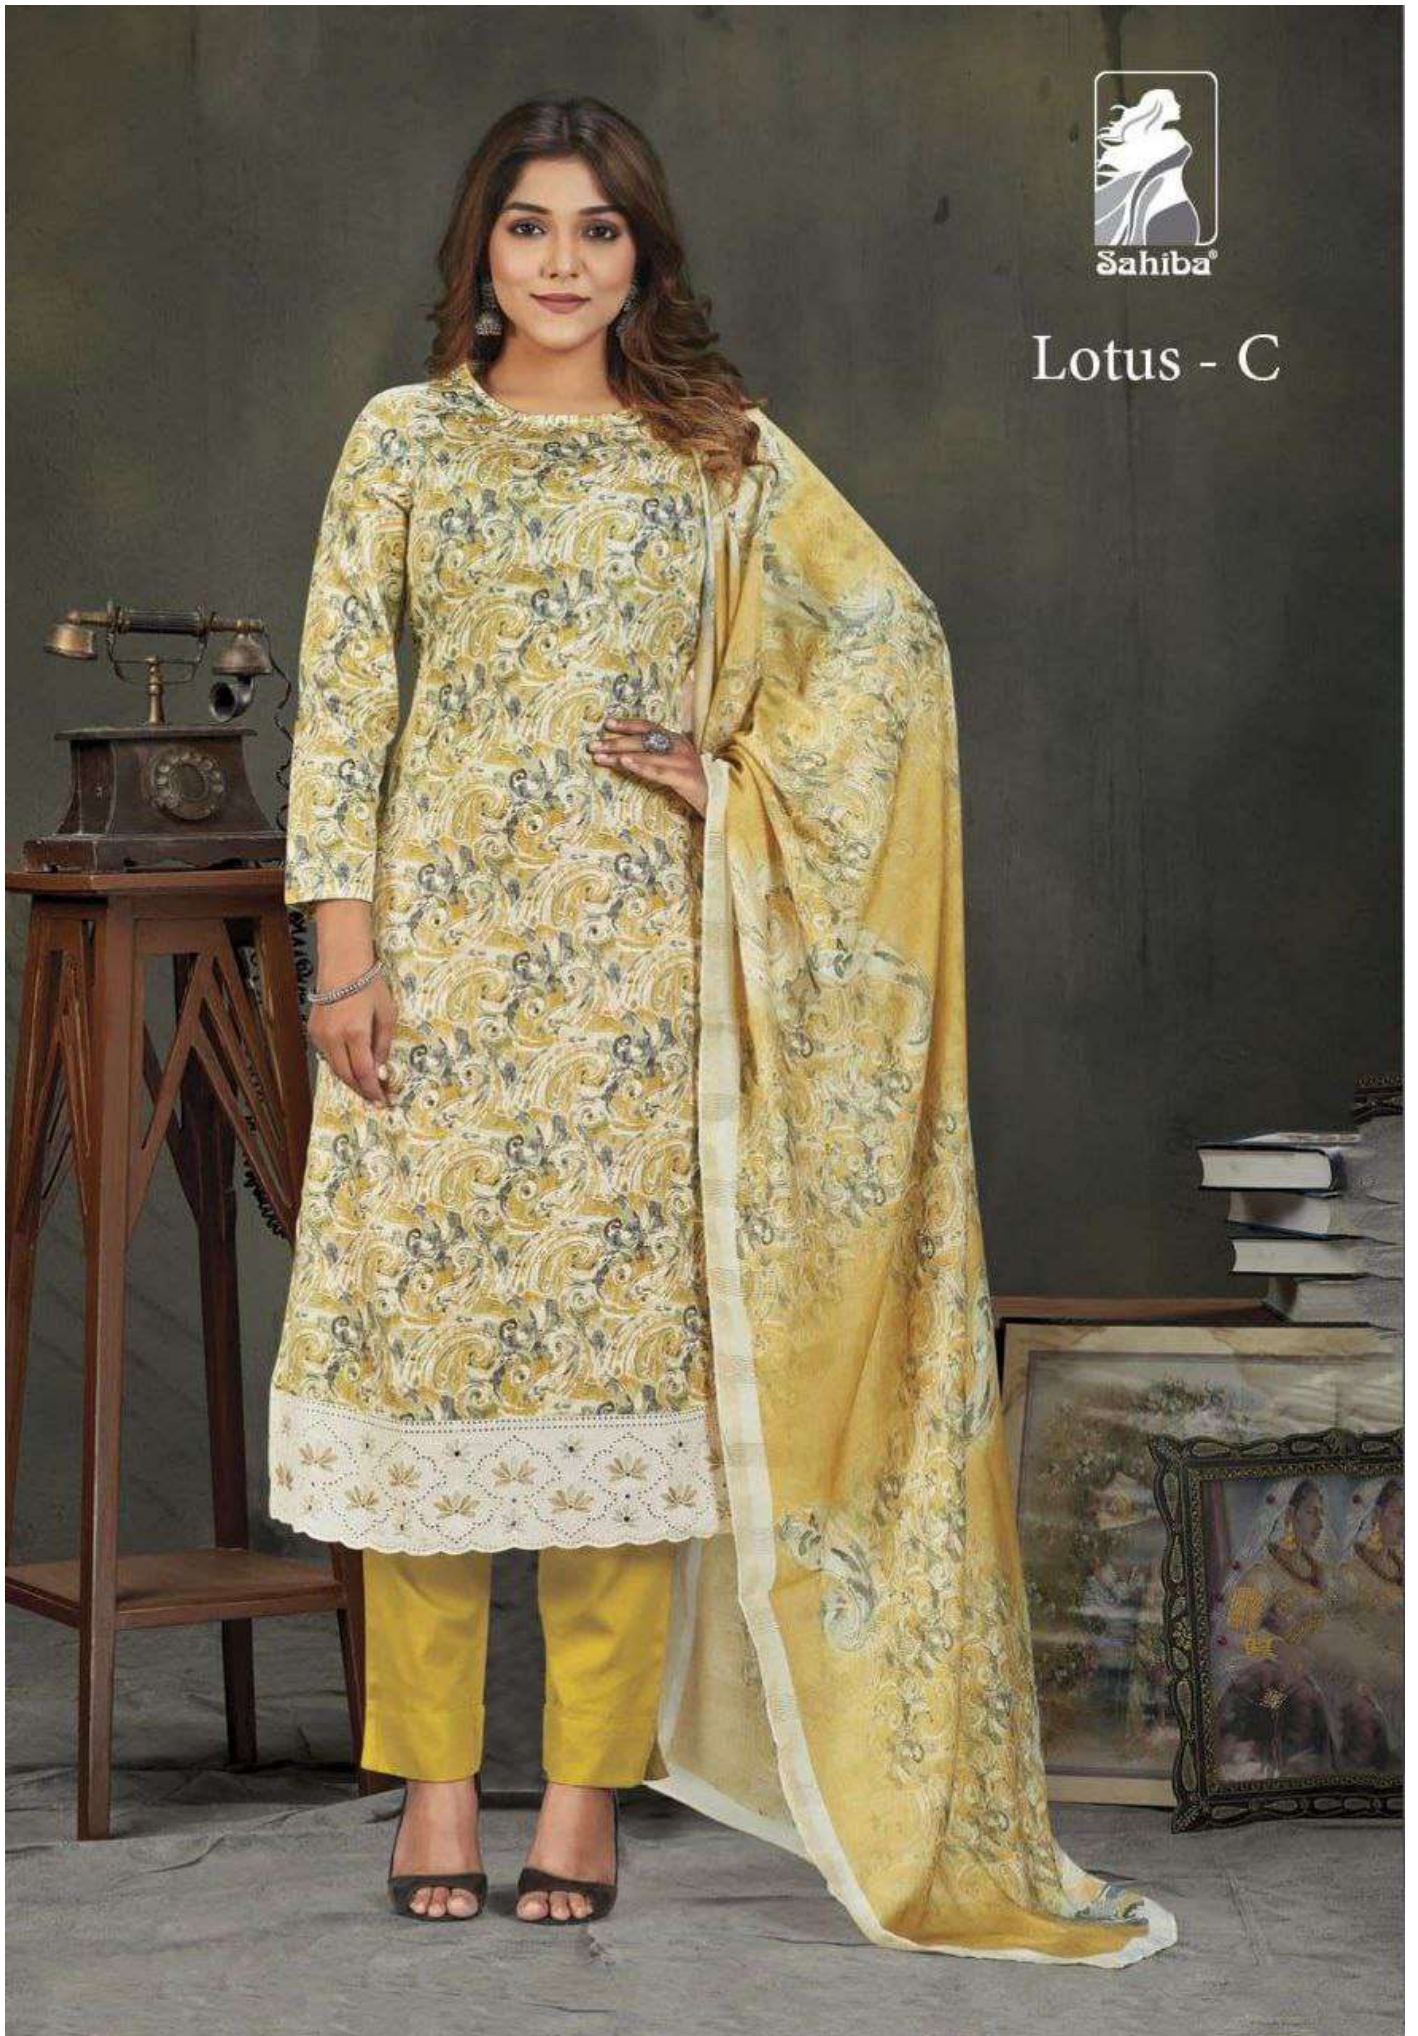

Sahiba®

Lotus - C

Lotus - A

Lotus - B

Lotus - C

Lotus - D

RATE LIST

H S N CODE - 520851

DESCRIPTION

TOP - COTTON SATIN DIGITAL PRINT WITH
DAMAN EMBROIDERY WITH HAND WORK & THREADLE WORK
BOTTOM - COTTON SATIN
DUPATTA - CHECKS JARI DUPATTA DIGITAL PRINTED

{ RATE }
{ RS, 1595/- }

LOTUS

TOTAL SUITS = 04 TOTAL AMOUNT - 6380/- AVG. RATE - 1595/-