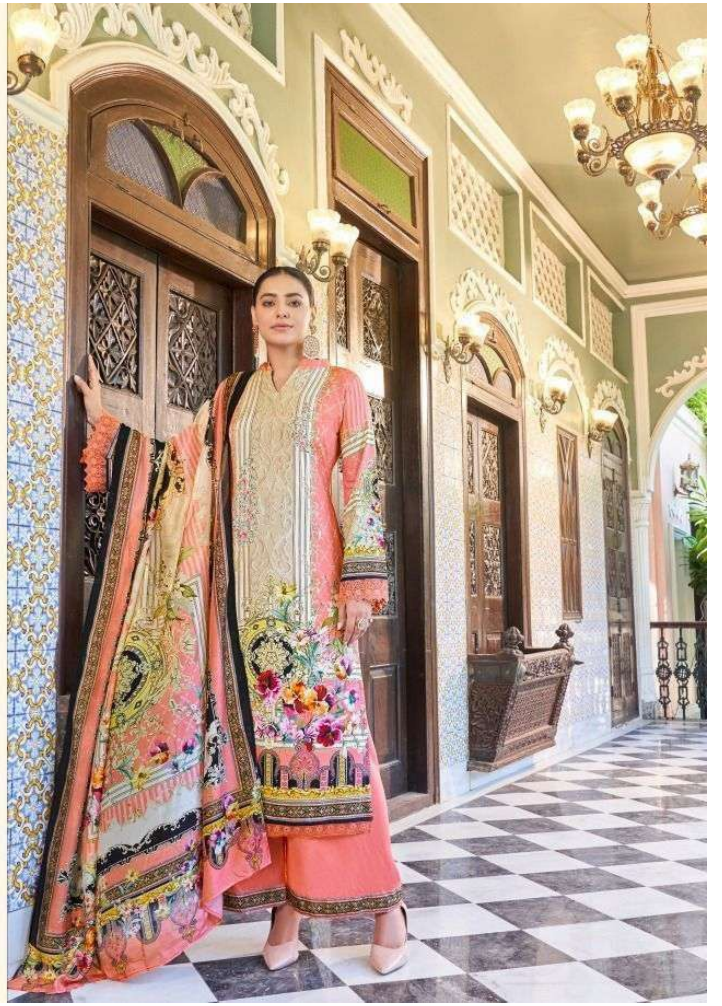

N
Noorie art

Bagh-e-Gulshan

1001

1003

1004

1005

Traditions Redefined

The perfect synergy of ancient style and modern design

*There is a beauty about a woman whose confidence comes from experience,
who knows she can fall, pick herself up & move on.*

1006

1007

1001

1002

1005

1006

1003