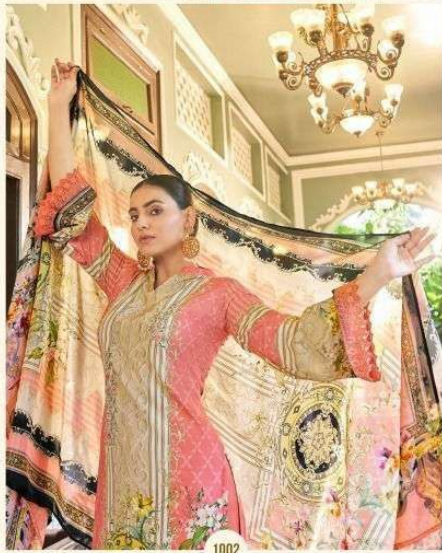

N
Noorie art

Bagh-e-Gulshan

1001

1003

1004

1005

Traditions Redefined

The perfect synergy of ancient style and modern design

*There is a beauty about a woman whose confidence comes from experience,
who knows she can fall, pick herself up & move on.*

1006

1007

1001

1002

1005

1006

1003