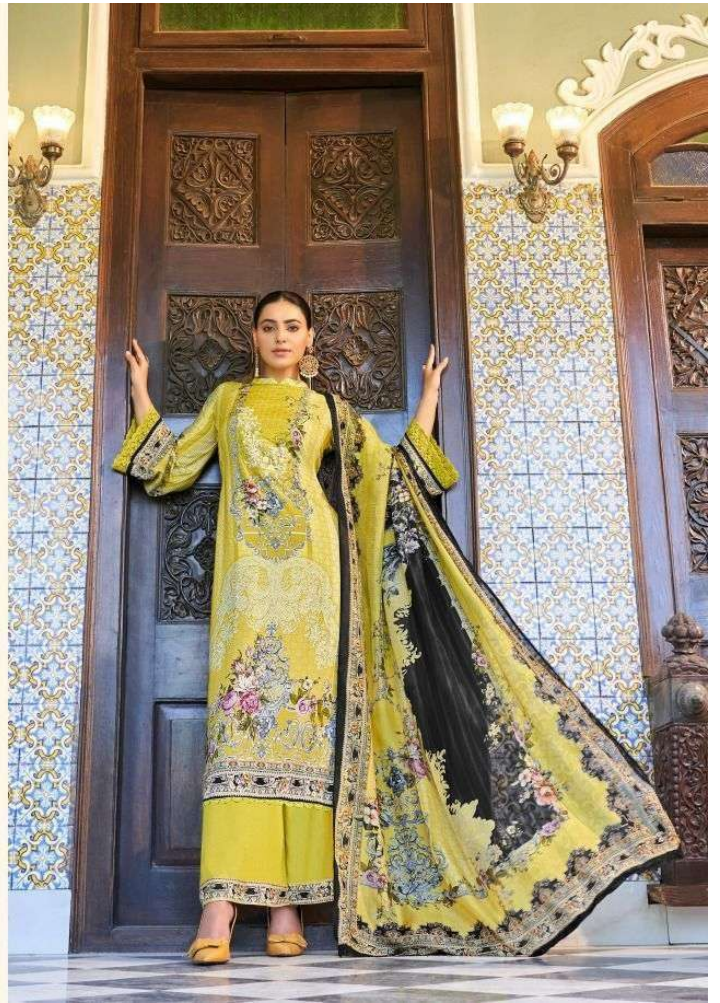

N
Noorie art

Bagh-e-Gulshan

1001

1003

1004

1005

Traditions Redefined

The perfect synergy of ancient style and modern design

*There is a beauty about a woman whose confidence comes from experience,
who knows she can fall, pick herself up & move on.*

1006

1007

1001

1002

1005

1006

1003