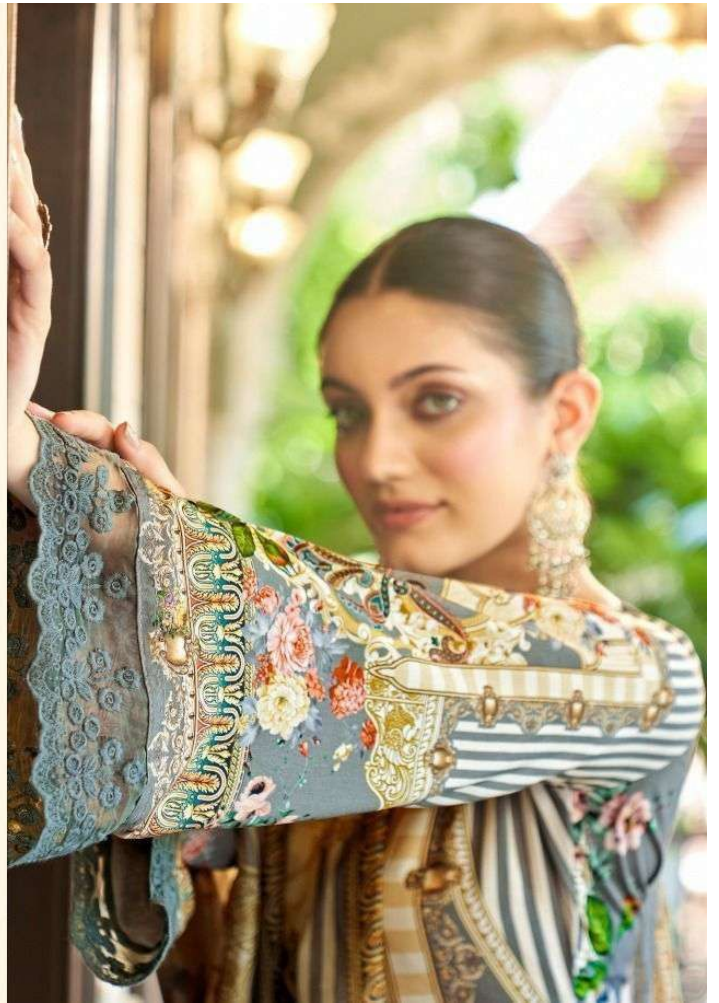

N
Noorie art

Bagh-e-Gulshan

1001

1003

1004

1005

Traditions Redefined

The perfect synergy of ancient style and modern design

*There is a beauty about a woman whose confidence comes from experience,
who knows she can fall, pick herself up & move on.*

1006

1007

1001

1002

1005

1006

1003