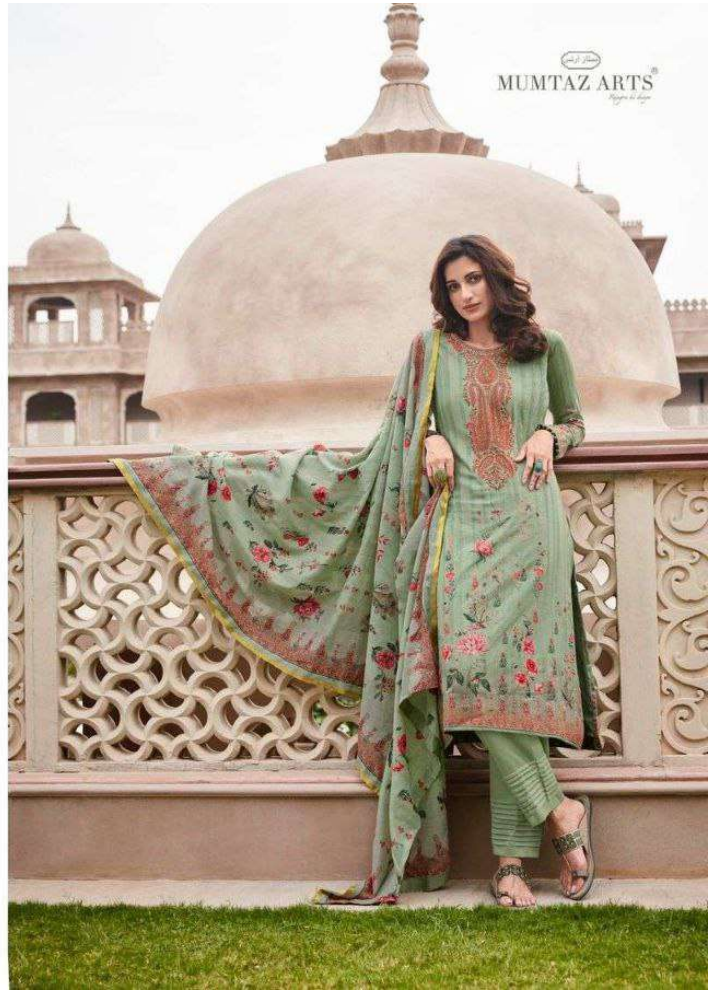

ممتاز آرٹس

MUMTAZ ARTS®  
*Khyber Pakhtunkhwa*

MAAVERA: 24001  
Fashion is Instant language.

MUMTAZ ARTS  
Signature of Art

MAAHERA: 24002  
Trendy \*style edition

Be the most glamorous queen

MUMTAZ ARTS  
MAAYERA: 24003

Fabrics made it cool and noticeable  
MAAHERA: 24005

Move with the trend

MAAYERA: 24006

MAAVERA: 21007

The modern enchantress

MAAYERA: 24008

MAAYERA: 24001

MAAYERA: 24002