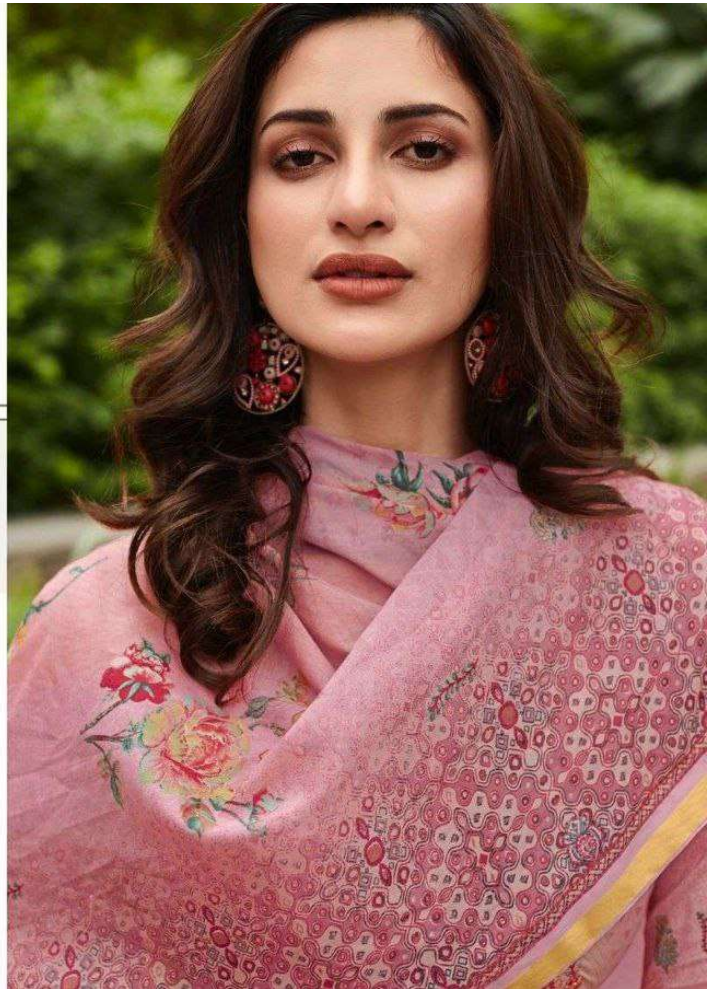

ممتاز آرٹس

MUMTAZ ARTS®  
*Khyber Pakhtunkhwa*

MAAVERA: 24001  
Fashion is Instant language.

MUMTAZ ARTS  
Signature of Art

MAAHERA: 24002  
Trendy \*style edition

Be the most glamorous queen

MUMTAZ ARTS  
MAAYERA: 24003

Fabrics made it cool and noticeable  
MAAHERA: 24005

Move with the trend

MAAYERA: 24006

MAAVERA: 21007

The modern enchantress

MAAYERA: 24008

MAAYERA: 24001

MAAYERA: 24002