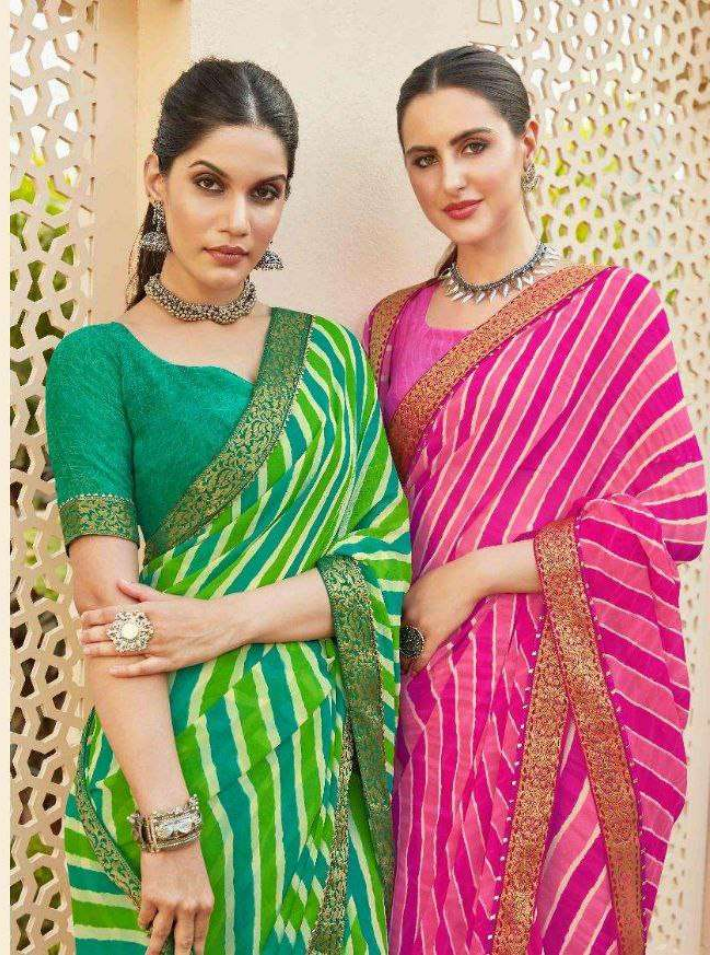

गौरी  
(GAURI)

308213

The delicate beauty of  
a fine fabric gets truly  
glorious with all over  
marve embellishment that  
shining fabric is contemporary  
design bhagirath

• 56811 •

VIPUL  
मौरी  
(GAURI)

FRESH VIBRANCY

• 56817 •

The delicate beauty of a tani like body look truly glamorous with all over mirror embellishments the shimmering features in contemporary design highlighted.

VIPUL  
DESIGNERS

मौरी  
(GAURI)