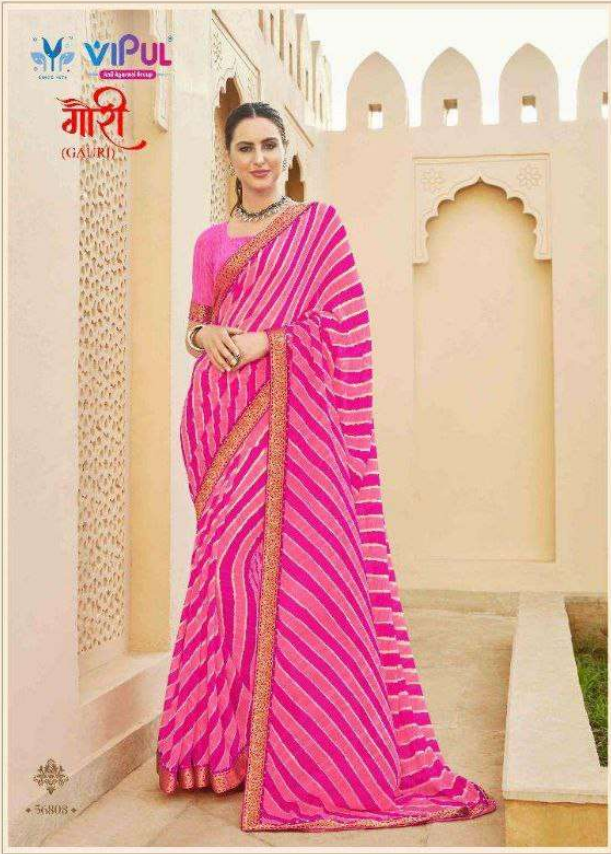

VIPUL  
Amit Agarwal Group

मांश  
(GARDEN)

◆ 56820 ◆

VIPUL  
WOMENWEAR

गौरी  
(GAURI)

This collection is living, breathing heritage, enriched with the fresh vibrancy and essence of modern India.

◆ 56810 ◆

VIPUL  
SAREES & MORE

गौरी  
(GAURI)

308213

The delicate beauty of  
a fine fabric gets truly  
glorious with all over  
marve embellishment that  
dazzling features a contemporary  
design language

• 56811 •

VIPUL  
मौरी  
(GAURI)

FRESH VIBRANCY

• 56817 •

The delicate beauty of a tani like body look truly glamorous with all over mirror embellishments the shimmering features in contemporary design highlighted.

VIPUL

मौरी  
(GAURI)

56808