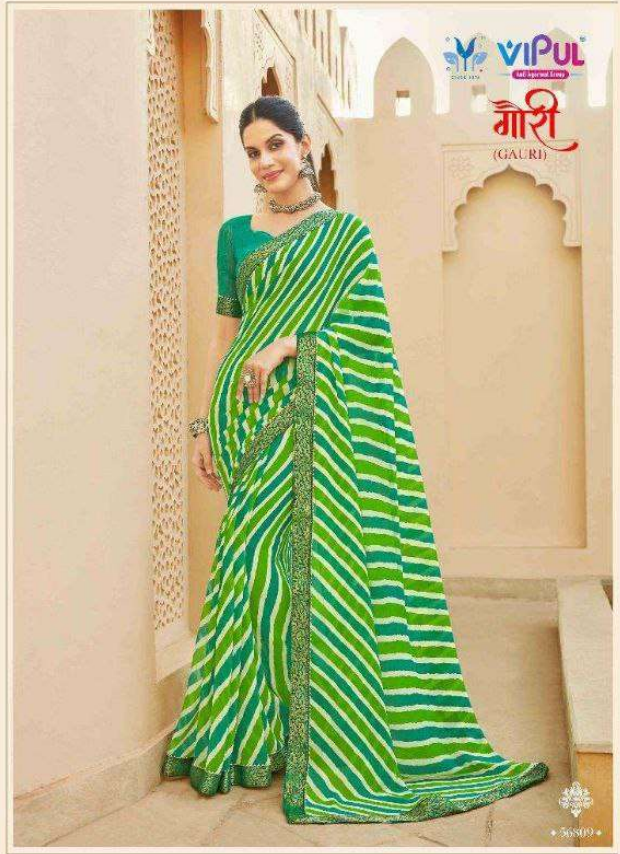

गौरी  
(GAURI)

308213

The delicate beauty of  
a fine fabric gets truly  
glorious with all over  
marve embellishment that  
dazzling features a contemporary  
design language

• 56811 •

VIPUL  
मौरी  
(GAURI)

FRESH VIBRANCY

• 56817 •

The delicate beauty of a tani like body look truly glamorous with all over mirror embellishments the shimmering features in contemporary design highlighted.

VIPUL

मौरी  
(GAURI)

56808