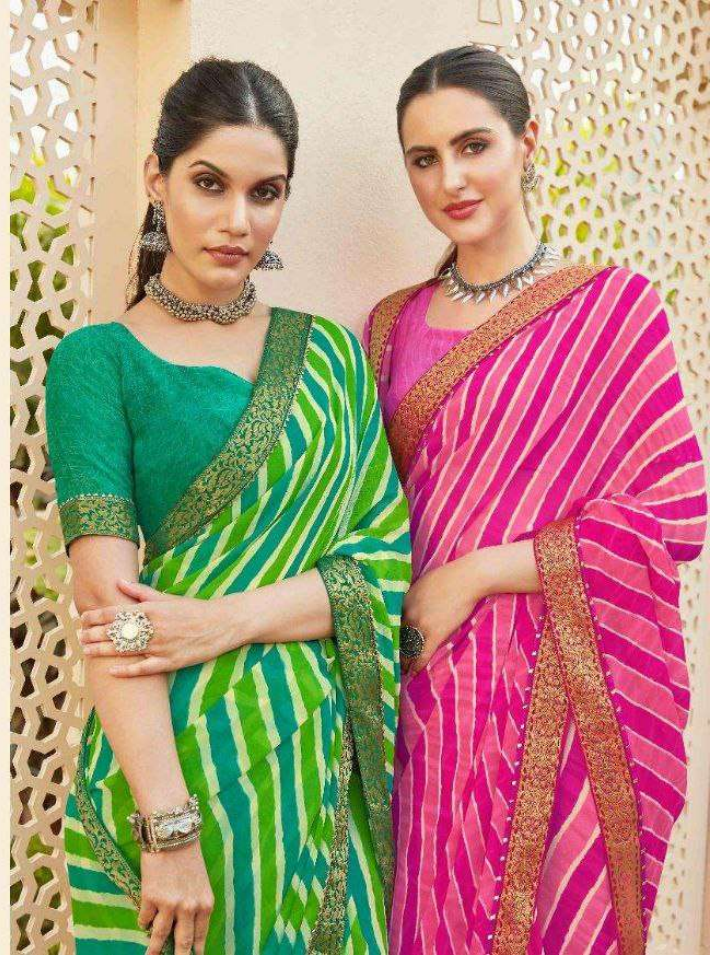

VIPUL  
Amit Agarwal Group

मांश  
(GARDEN)

◆ 56820 ◆

VIPUL  
WOMENWEAR

गौरी  
(GAURI)

This collection is living, breathing heritage, enriched with the fresh vibrancy and essence of modern India.

◆ 56810 ◆

VIPUL  
SAREES & MORE

गौरी  
(GAURI)

308213

The delicate beauty of  
a fine fabric gets truly  
glorious with all over  
marve embellishment that  
dazzling features a contemporary  
design language

• 56811 •

VIPUL  
मौरी  
(GAURI)

FRESH VIBRANCY

• 56817 •

The delicate beauty of a tani like body look truly glamorous with all over mirror embellishments the shimmering features in contemporary design highlighted.

VIPUL

मौरी  
(GAURI)

56808