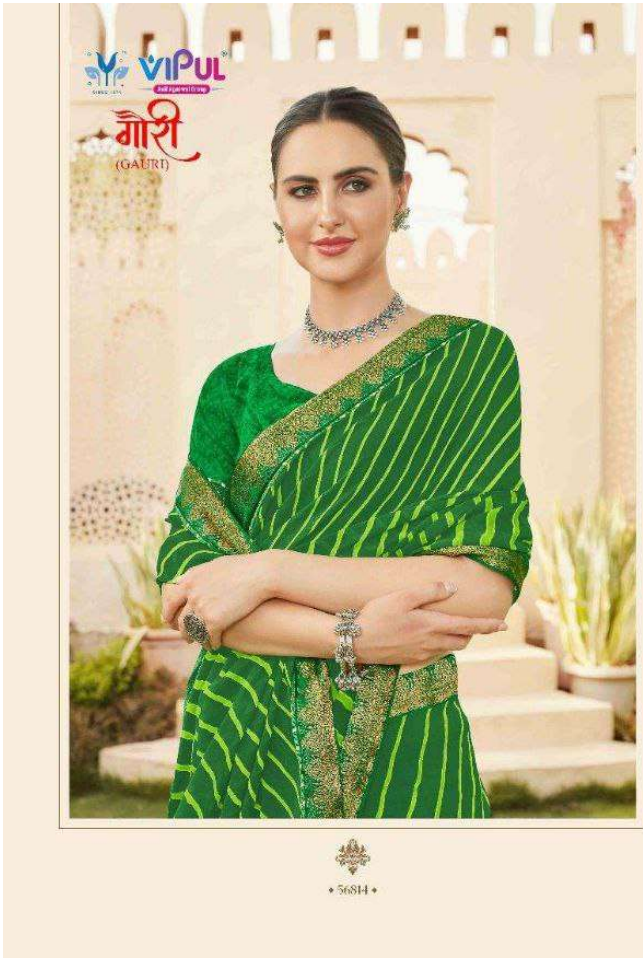

गौरी  
(GAURI)

308213

The delicate beauty of  
a fine fabric gets truly  
glorious with all over  
marve embellishment that  
dazzling features a contemporary  
design language

• 56811 •

VIPUL  
मौरी  
(GAURI)

FRESH VIBRANCY

• 56817 •

The delicate beauty of a tani like body look truly glamorous with all over mirror embellishments the shimmering features in contemporary design highlighted.

VIPUL

मौरी  
(GAURI)

56808