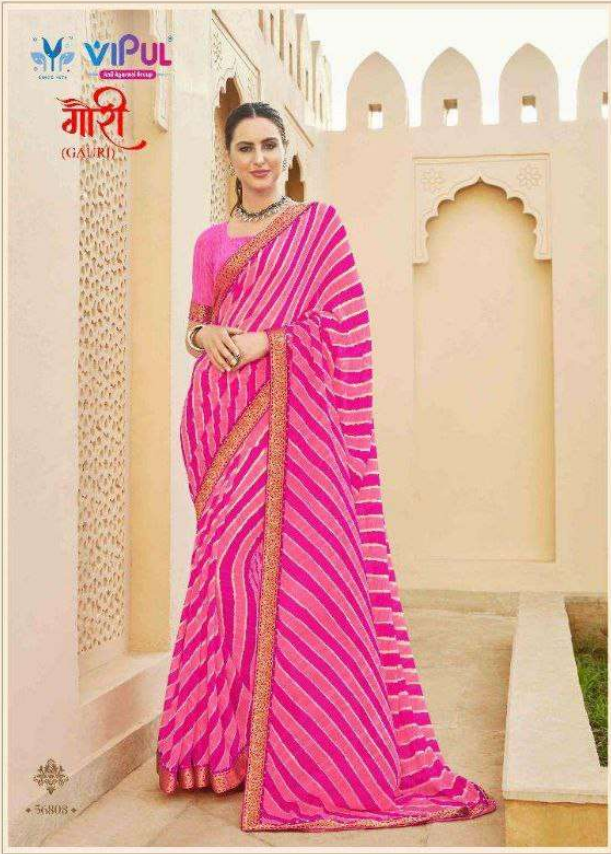

VIPUL  
Amit Agarwal Group

मांश  
(GARDEN)

◆ 56820 ◆

VIPUL  
SAREES

गौरी  
(GAURI)

This collection is living, breathing heritage, enriched with the fresh vibrancy and essence of modern India.

• 56810 •

VIPUL  
SAREES

गौरी  
(GAURI)

308213

The delicate beauty of  
a fine fabric gets truly  
glorious with all over  
marve embellishment that  
shining fabric is contemporary  
design bhagirath

• 56811 •

VIPUL  
मौरी  
(GAURI)

FRESH VIBRANCY

• 56817 •

The delicate beauty of a tani like body look truly glamorous with all over mirror embellishments the shimmering features in contemporary design highlighted.

VIPUL  
DESIGNERS

मौरी  
(GAURI)