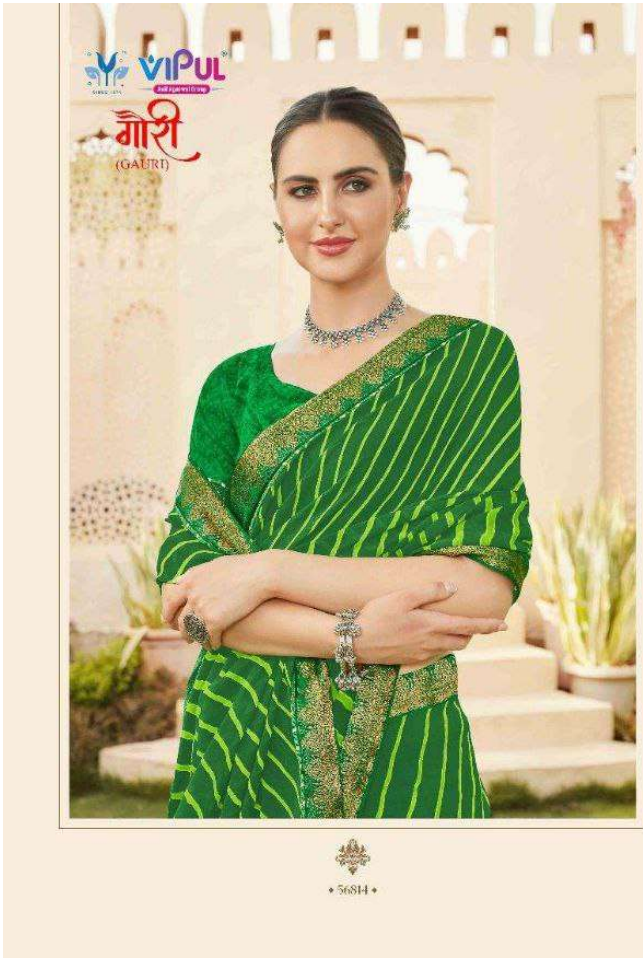

गौरी  
(GAURI)

308213

The delicate beauty of  
a fine fabric gets truly  
glorious with all over  
marve embellishment that  
shining fabric is contemporary  
design bhagirath

• 56811 •

VIPUL  
मौरी  
(GAURI)

FRESH VIBRANCY

• 56817 •

The delicate beauty of a tani like body look truly glamorous with all over mirror embellishments the shimmering features in contemporary design highlighted.

VIPUL  
DESIGNERS

मौरी  
(GAURI)