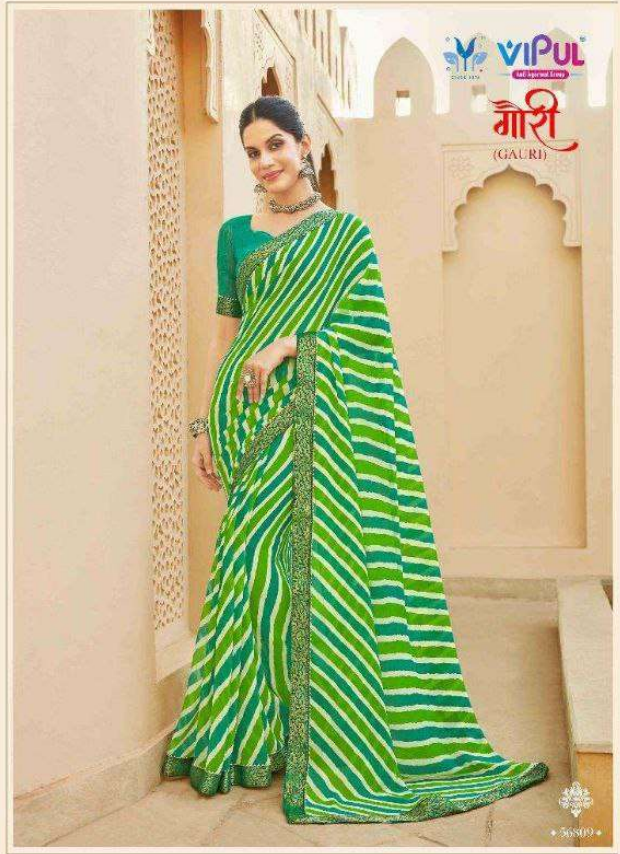

गौरी  
(GAURI)

308213

The delicate beauty of  
a fine fabric gets truly  
glorious with all over  
marve embellishment that  
shining fabric is contemporary  
design bhagirath

• 56811 •

VIPUL  
मौरी  
(GAURI)

FRESH VIBRANCY

• 56817 •

The delicate beauty of a tani like body look truly glamorous with all over mirror embellishments the shimmering features in contemporary design highlighted.

VIPUL  
DESIGNERS

मौरी  
(GAURI)