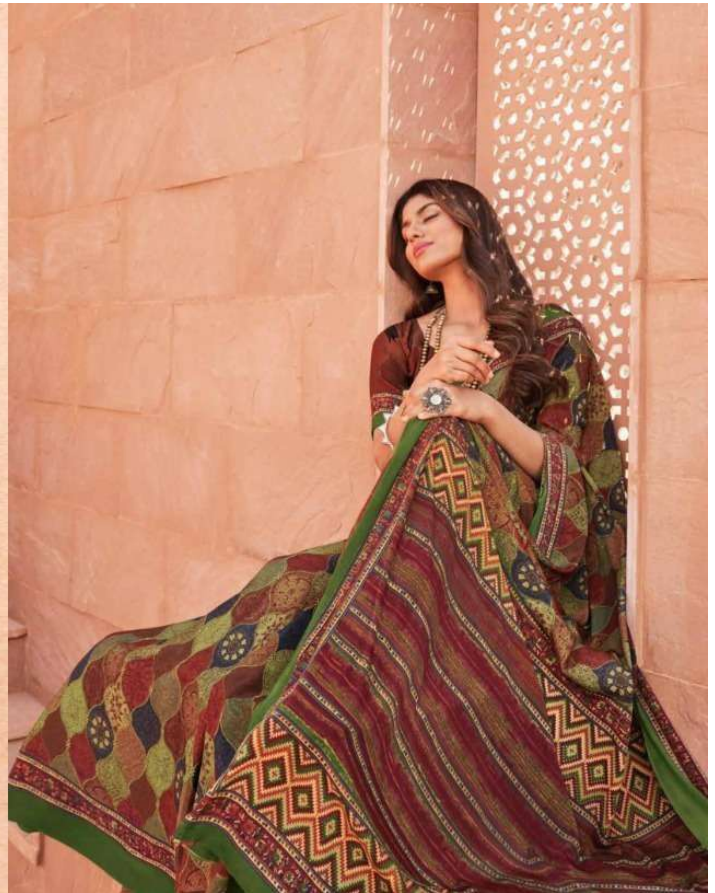

 **VIPUL**  
FASHION FOREVER  
*Crepey Colla*  
TM-17

54000

**viDul**  
BY FASHION FORWARD  
*Crispy Colla*  
VI 12

54001

 **VIPUL**  
BY FASHION FOREVER  
*Creeper Colla*  
18-17

54004

**viDUL**  
BY FASHION FOREVER  
*Creeper Colla*  
TM 12

**viDUL**  
BY FASHION FOREVER  
*Creeper Colla*  
Vol. 17

54011

CAT-540  
WHOLESALE SELLING PRICELIST  
Cat Name:- CREPEY COLLA VOL-17

Party: ,

SRNO.	DESIGN	QUALITY NAME	CUT	RATE/Pc
1	54000	CHOCOLATE	6.30	777.00
2	54001	CHOCOLATE	6.30	777.00
3	54002	KRIZZA	6.30	854.00
4	54003	CHOCOLATE	6.30	777.00
5	54004	CHOCOLATE	6.30	777.00
6	54005	CHOCOLATE	6.30	777.00
7	54006	CHOCOLATE	6.30	777.00
8	54007	CHOCOLATE	6.30	777.00
9	54008	KRIZZA	6.30	854.00
10	54009	CHOCOLATE	6.30	777.00
11	54010	CHOCOLATE	6.30	777.00
12	54011	CHOCOLATE	6.30	777.00
13	54012	KRIZZA	6.30	854.00
14	54013	CHOCOLATE	6.30	777.00
15	54014	CHOCOLATE	6.30	777.00
16	54015	KRIZZA	6.30	854.00
17	54016	CHOCOLATE	6.30	777.00
18	54017	CHOCOLATE	6.30	777.00