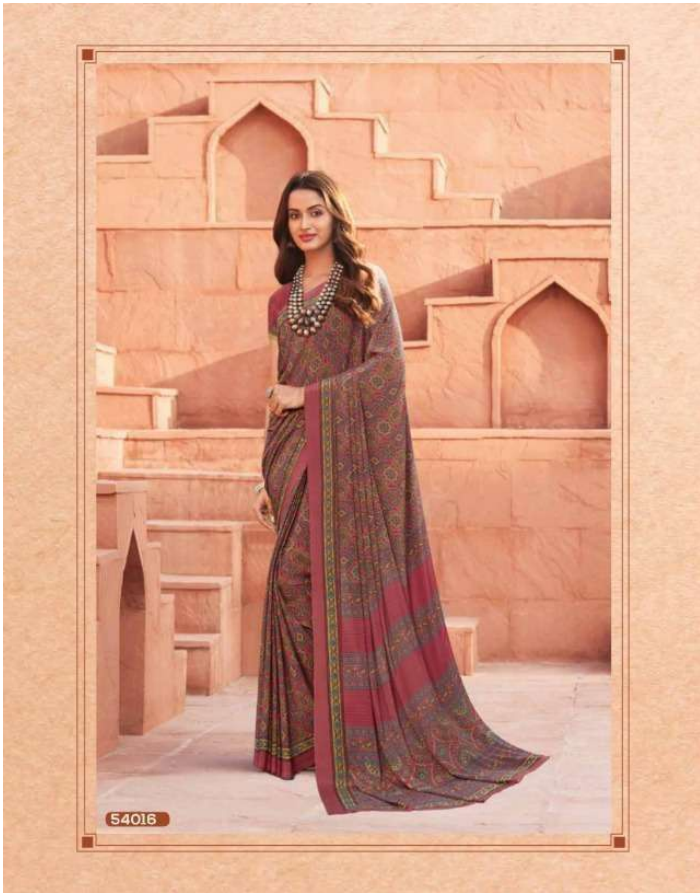

 **VIPUL**  
FASHION FOREVER  
*Crepey Colla*  
TM-17

54000

**viDul**  
BY FASHION FORWARD  
*Crispy Colla*  
VI 12

54001

 **VIPUL**  
BY FASHION FOREVER  
*Creeper Colla*  
18-17

54004

**viDUL**  
BY FASHION FOREVER  
*Creeper Colla*  
TM 12

**viDUL**  
BY FASHION FOREVER  
*Creeper Colla*  
Vol. 17

54011

CAT-540  
WHOLESALE SELLING PRICELIST  
Cat Name:- CREPEY COLLA VOL-17

Party: ,

SRNO.	DESIGN	QUALITY NAME	CUT	RATE/Pc
1	54000	CHOCOLATE	6.30	777.00
2	54001	CHOCOLATE	6.30	777.00
3	54002	KRIZZA	6.30	854.00
4	54003	CHOCOLATE	6.30	777.00
5	54004	CHOCOLATE	6.30	777.00
6	54005	CHOCOLATE	6.30	777.00
7	54006	CHOCOLATE	6.30	777.00
8	54007	CHOCOLATE	6.30	777.00
9	54008	KRIZZA	6.30	854.00
10	54009	CHOCOLATE	6.30	777.00
11	54010	CHOCOLATE	6.30	777.00
12	54011	CHOCOLATE	6.30	777.00
13	54012	KRIZZA	6.30	854.00
14	54013	CHOCOLATE	6.30	777.00
15	54014	CHOCOLATE	6.30	777.00
16	54015	KRIZZA	6.30	854.00
17	54016	CHOCOLATE	6.30	777.00
18	54017	CHOCOLATE	6.30	777.00