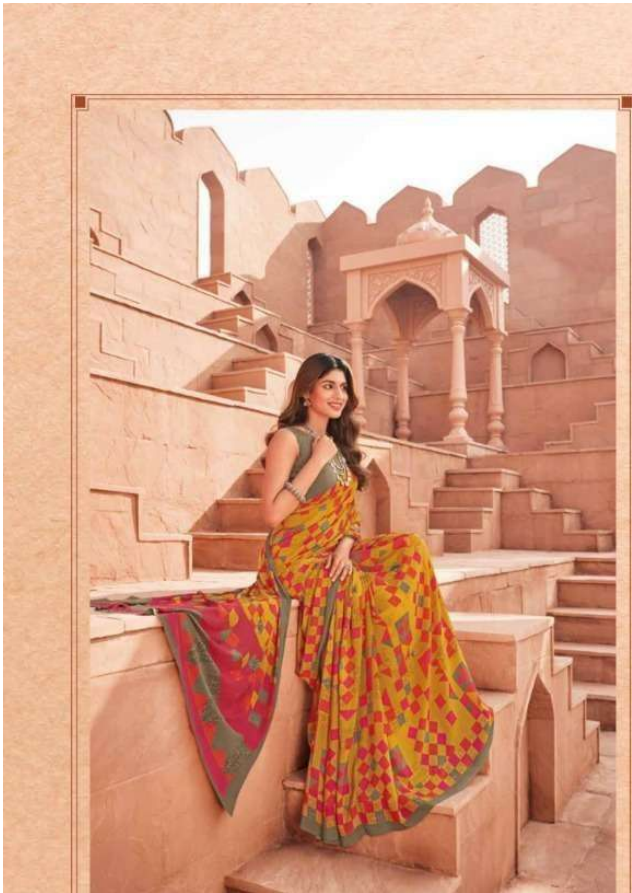

 **VIPUL**  
FASHION FOREVER  
*Crepey Colla*  
TM-17

54000

**viDul**  
BY FASHION FORWARD  
*Crispy Colla*  
VI 12

54001

 **VIPUL**  
BY FASHION FOREVER  
*Creeper Colla*  
18-17

54004

**viDUL**  
BY FASHION FOREVER  
*Creeper Colla*  
TM 12

**viDUL**  
BY FASHION FOREVER  
*Creeper Colla*  
Vol. 17

54011

CAT-540  
WHOLESALE SELLING PRICELIST  
Cat Name:- CREPEY COLLA VOL-17

Party: ,

SRNO.	DESIGN	QUALITY NAME	CUT	RATE/Pc
1	54000	CHOCOLATE	6.30	777.00
2	54001	CHOCOLATE	6.30	777.00
3	54002	KRIZZA	6.30	854.00
4	54003	CHOCOLATE	6.30	777.00
5	54004	CHOCOLATE	6.30	777.00
6	54005	CHOCOLATE	6.30	777.00
7	54006	CHOCOLATE	6.30	777.00
8	54007	CHOCOLATE	6.30	777.00
9	54008	KRIZZA	6.30	854.00
10	54009	CHOCOLATE	6.30	777.00
11	54010	CHOCOLATE	6.30	777.00
12	54011	CHOCOLATE	6.30	777.00
13	54012	KRIZZA	6.30	854.00
14	54013	CHOCOLATE	6.30	777.00
15	54014	CHOCOLATE	6.30	777.00
16	54015	KRIZZA	6.30	854.00
17	54016	CHOCOLATE	6.30	777.00
18	54017	CHOCOLATE	6.30	777.00