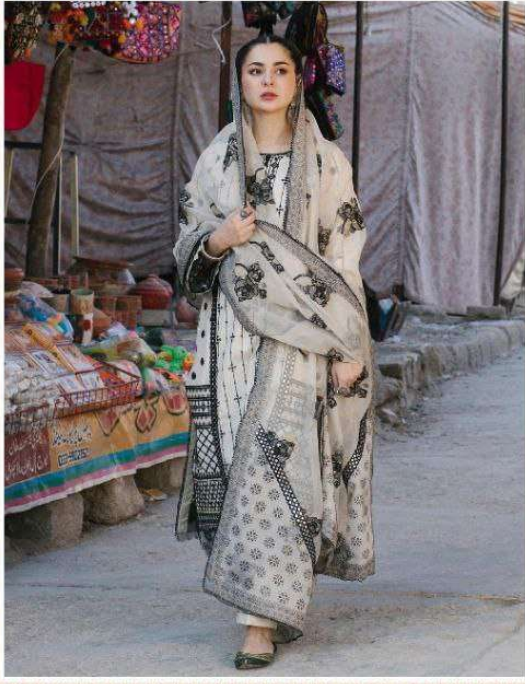

Qalamkar
Lawn Collection
Vol-4

2246

Qalamkar
Lawn Collection
Vol-4

2247

Qalamkar
Lawn Collection
Vol-4

2248

Qalamkar
Lawn Collection
Vol-4

2249

Qalamkar
Lawn Collection
Vol-4

2250

Qalamkar
Lawn Collection
Vol-4

2251

Qalamkar
Lawn Collection
Vol-4

Hallow to everyone
Shree FABS
present new looking and stylish printed designs

Qalamkar

Lawn Collection Vol-4

| D.NO. | TOP | BOTTOM | DUPATTA | RATE |
|-------|--------------------------------------|-----------|----------------|---------|
| 2246 | CAMBRIC COTTON WITH HEAVY EMBROIDERY | SEMI LAWN | KOTA CHEX | 1529.00 |
| 2247 | CAMBRIC COTTON WITH HEAVY EMBROIDERY | SEMI LAWN | KOTA CHEX | 1371.00 |
| 2248 | CAMBRIC COTTON WITH HEAVY EMBROIDERY | SEMI LAWN | BUTTER FLY NET | 1299.00 |
| 2249 | CAMBRIC COTTON WITH HEAVY EMBROIDERY | SEMI LAWN | KOTA CHEX | 1321.00 |
| 2250 | CAMBRIC COTTON WITH HEAVY EMBROIDERY | SEMI LAWN | BUTTER FLY NET | 1499.00 |
| 2251 | CAMBRIC COTTON WITH HEAVY EMBROIDERY | SEMI LAWN | KOTA CHEX | 1375.00 |