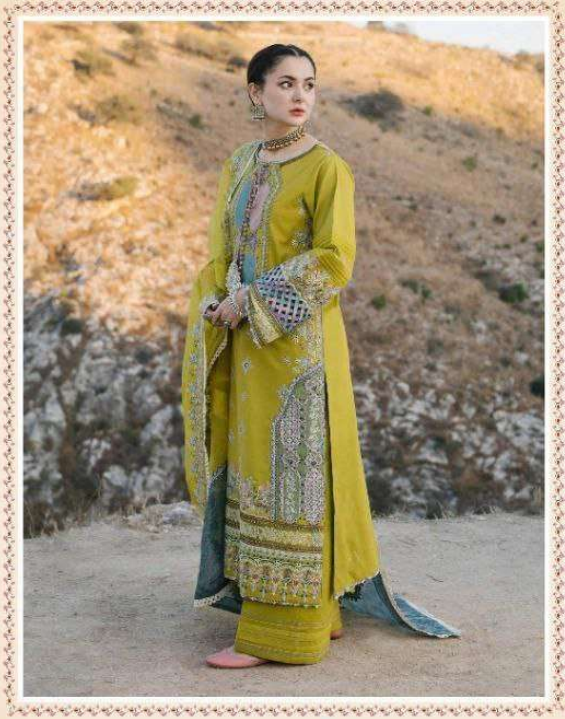

Qalamkar
Lawn Collection
Vol-4

2246

Qalamkar
Lawn Collection
Vol-4

2247

Qalamkar
Lawn Collection
Vol-4

2248

Qalamkar
Lawn Collection
Vol-4

2249

Qalamkar
Lawn Collection
Vol-4

2250

Qalamkar
Lawn Collection
Vol-4

2251

Qalamkar
Lawn Collection
Vol-4

Hallow to everyone
Shree FABS
present new looking and stylish printed designs

Qalamkar

Lawn Collection Vol-4

| D.NO. | TOP | BOTTOM | DUPATTA | RATE |
|-------|--------------------------------------|-----------|----------------|---------|
| 2246 | CAMBRIC COTTON WITH HEAVY EMBROIDERY | SEMI LAWN | KOTA CHEX | 1529.00 |
| 2247 | CAMBRIC COTTON WITH HEAVY EMBROIDERY | SEMI LAWN | KOTA CHEX | 1371.00 |
| 2248 | CAMBRIC COTTON WITH HEAVY EMBROIDERY | SEMI LAWN | BUTTER FLY NET | 1299.00 |
| 2249 | CAMBRIC COTTON WITH HEAVY EMBROIDERY | SEMI LAWN | KOTA CHEX | 1321.00 |
| 2250 | CAMBRIC COTTON WITH HEAVY EMBROIDERY | SEMI LAWN | BUTTER FLY NET | 1499.00 |
| 2251 | CAMBRIC COTTON WITH HEAVY EMBROIDERY | SEMI LAWN | KOTA CHEX | 1375.00 |