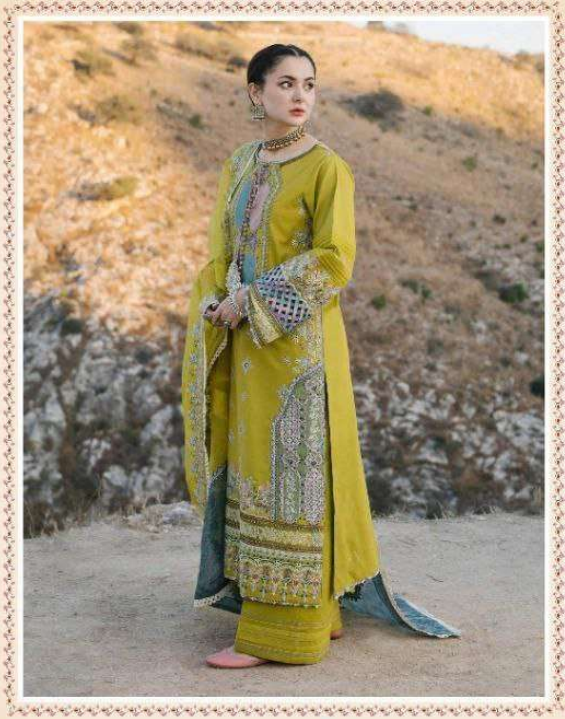

Qalamkar
Lawn Collection
Vol-4

2246

Qalamkar
Lawn Collection
Vol-4

2247

Qalamkar
Lawn Collection
Vol-4

2248

Qalamkar
Lawn Collection
Vol-4

2249

Qalamkar
Lawn Collection
Vol-4

2250

Qalamkar
Lawn Collection
Vol-4

Shree
FABRI

2251

Qalamkar
Lawn Collection
Vol-4

Hellow to everyone
Shree FABS
present new looking and stylish printed designs

Qalamkar
Lawn Collection Vol-4

D.NO.	TOP	BOTTOM	DUPATTA	RATE
2246	CAMBRIC COTTON WITH HEAVY EMBROIDERY	SEMI LAWN	KOTA CHEX	1529.00
2247	CAMBRIC COTTON WITH HEAVY EMBROIDERY	SEMI LAWN	KOTA CHEX	1371.00
2248	CAMBRIC COTTON WITH HEAVY EMBROIDERY	SEMI LAWN	BUTTER FLY NET	1299.00
2249	CAMBRIC COTTON WITH HEAVY EMBROIDERY	SEMI LAWN	KOTA CHEX	1321.00
2250	CAMBRIC COTTON WITH HEAVY EMBROIDERY	SEMI LAWN	BUTTER FLY NET	1499.00
2251	CAMBRIC COTTON WITH HEAVY EMBROIDERY	SEMI LAWN	KOTA CHEX	1375.00