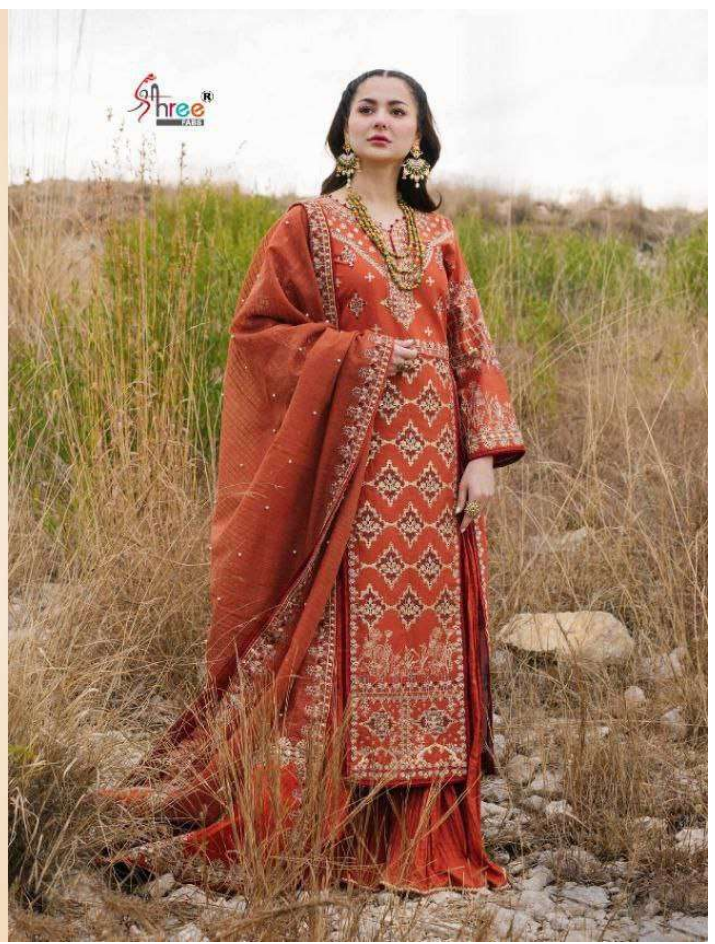

2251

Qalamkar
Lawn Collection
Vol-4