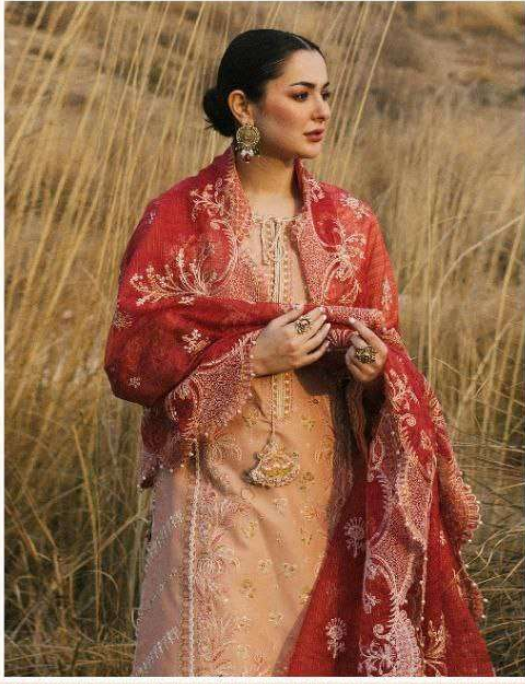

Qalamkar
Lawn Collection
Vol-4

2246

Qalamkar
Lawn Collection
Vol-4

2247

Qalamkar
Lawn Collection
Vol-4

2248

Qalamkar
Lawn Collection
Vol-4

2249

| D.NO. | TOP | BOTTOM | DUPATTA | RATE |
|-------|--------------------------------------|-----------|----------------|---------|
| 2246 | CAMBRIC COTTON WITH HEAVY EMBROIDERY | SEMI LAWN | KOTA CHEX | 1529.00 |
| 2247 | CAMBRIC COTTON WITH HEAVY EMBROIDERY | SEMI LAWN | KOTA CHEX | 1371.00 |
| 2248 | CAMBRIC COTTON WITH HEAVY EMBROIDERY | SEMI LAWN | BUTTER FLY NET | 1299.00 |
| 2249 | CAMBRIC COTTON WITH HEAVY EMBROIDERY | SEMI LAWN | KOTA CHEX | 1321.00 |
| 2250 | CAMBRIC COTTON WITH HEAVY EMBROIDERY | SEMI LAWN | BUTTER FLY NET | 1499.00 |
| 2251 | CAMBRIC COTTON WITH HEAVY EMBROIDERY | SEMI LAWN | KOTA CHEX | 1375.00 |