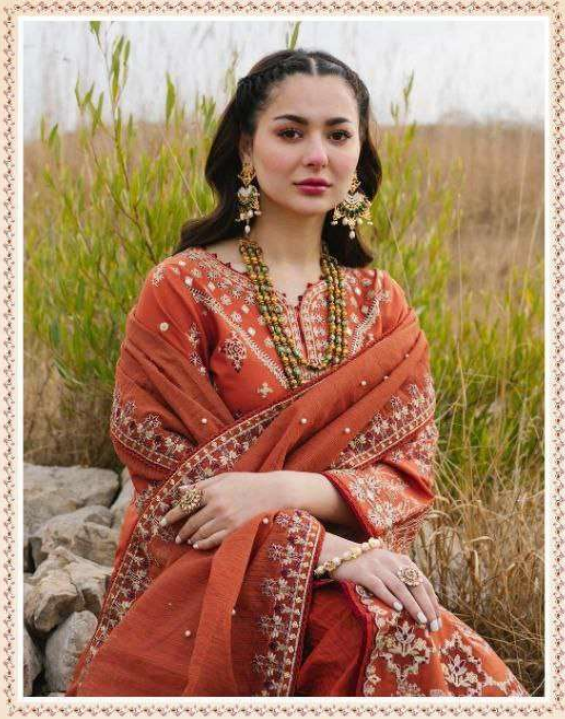

Qalamkar
Lawn Collection
Vol-4

2250

Qalamkar
Lawn Collection
Vol-4

2251

Qalamkar
Lawn Collection
Vol-4

Hallow to everyone
Shree FABS
present new looking and stylish printed designs

Qalamkar

Lawn Collection Vol-4

| D.NO. | TOP | BOTTOM | DUPATTA | RATE |
|-------|--------------------------------------|-----------|----------------|---------|
| 2246 | CAMBRIC COTTON WITH HEAVY EMBROIDERY | SEMI LAWN | KOTA CHEX | 1529.00 |
| 2247 | CAMBRIC COTTON WITH HEAVY EMBROIDERY | SEMI LAWN | KOTA CHEX | 1371.00 |
| 2248 | CAMBRIC COTTON WITH HEAVY EMBROIDERY | SEMI LAWN | BUTTER FLY NET | 1299.00 |
| 2249 | CAMBRIC COTTON WITH HEAVY EMBROIDERY | SEMI LAWN | KOTA CHEX | 1321.00 |
| 2250 | CAMBRIC COTTON WITH HEAVY EMBROIDERY | SEMI LAWN | BUTTER FLY NET | 1499.00 |
| 2251 | CAMBRIC COTTON WITH HEAVY EMBROIDERY | SEMI LAWN | KOTA CHEX | 1375.00 |