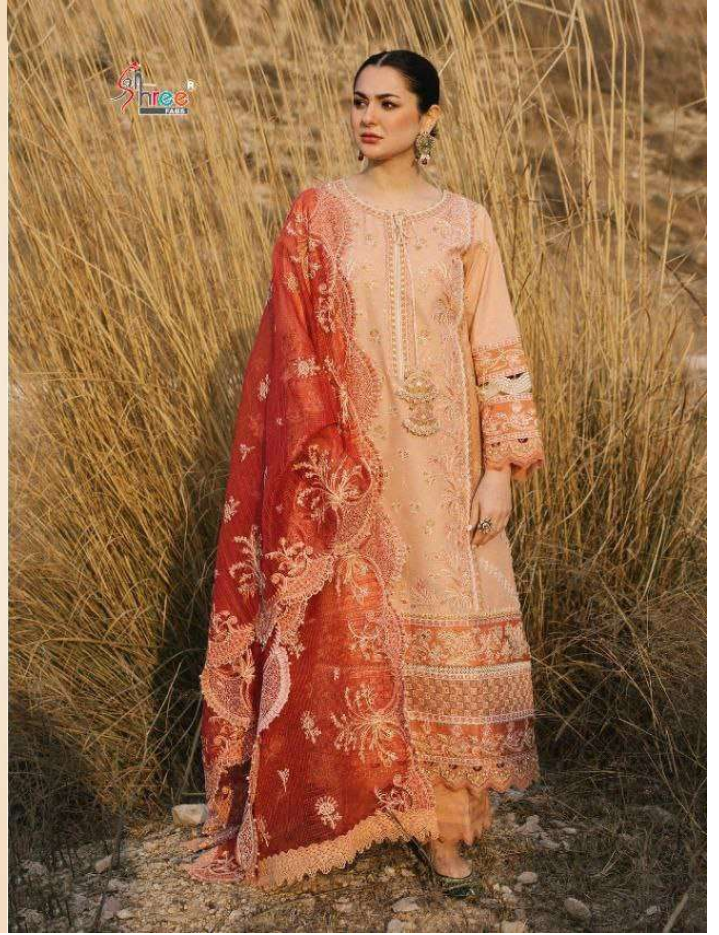

2246

Qalamkar
Lawn Collection
Vol-4