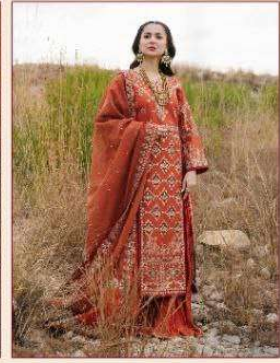

2251

Shree
LAWNS

Qalamkar
Lawn Collection
Vol-4