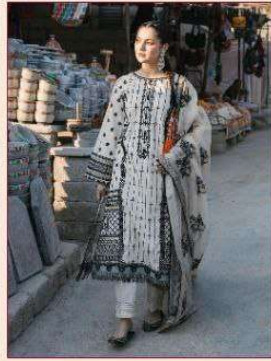

2249

Shree
LAWNS

Qalamkar
Lawn Collection
Vol-4