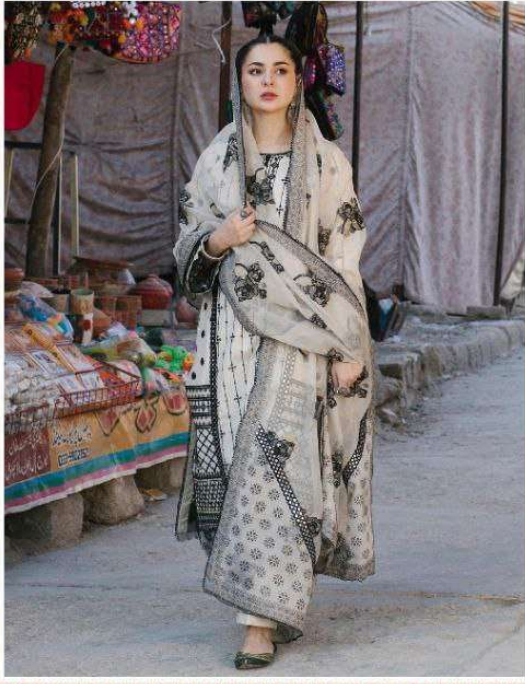

Qalamkar
Lawn Collection
Vol-4

2246

Qalamkar
Lawn Collection
Vol-4

2247

Qalamkar
Lawn Collection
Vol-4

2248

Qalamkar
Lawn Collection
Vol-4

2249

Qalamkar
Lawn Collection
Vol-4

2250

Qalamkar
Lawn Collection
Vol-4

Shree
FABRI

2251

Qalamkar
Lawn Collection
Vol-4

Hellow to everyone
Shree FABS
present new looking and stylish printed designs

Qalamkar
Lawn Collection Vol-4

D.NO.	TOP	BOTTOM	DUPATTA	RATE
2246	CAMBRIC COTTON WITH HEAVY EMBROIDERY	SEMI LAWN	KOTA CHEX	1529.00
2247	CAMBRIC COTTON WITH HEAVY EMBROIDERY	SEMI LAWN	KOTA CHEX	1371.00
2248	CAMBRIC COTTON WITH HEAVY EMBROIDERY	SEMI LAWN	BUTTER FLY NET	1299.00
2249	CAMBRIC COTTON WITH HEAVY EMBROIDERY	SEMI LAWN	KOTA CHEX	1321.00
2250	CAMBRIC COTTON WITH HEAVY EMBROIDERY	SEMI LAWN	BUTTER FLY NET	1499.00
2251	CAMBRIC COTTON WITH HEAVY EMBROIDERY	SEMI LAWN	KOTA CHEX	1375.00