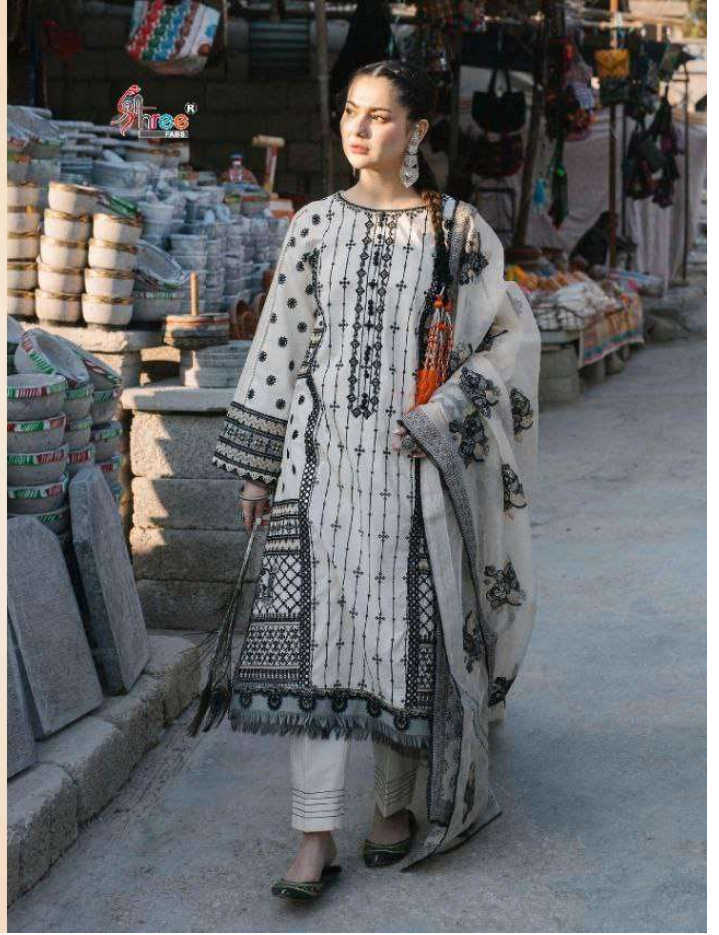

2249

Qalamkar
Lawn Collection
Vol-4