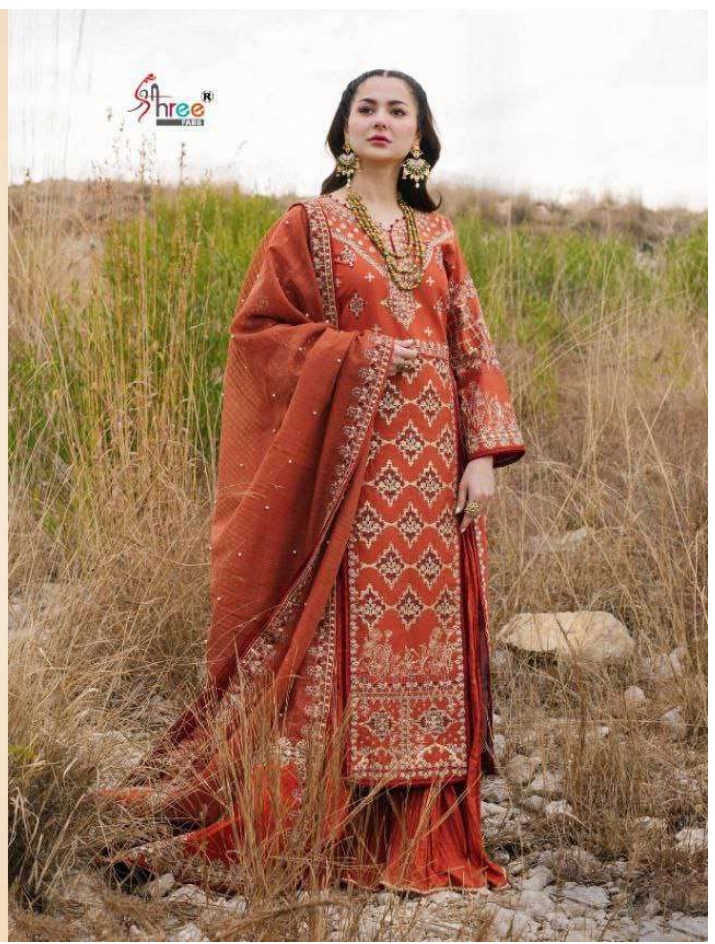

Qalamkar
Lawn Collection
Vol-4

2250

Qalamkar
Lawn Collection
Vol-4

Shree
FABRI

2251

Qalamkar
Lawn Collection
Vol-4

Hellow to everyone
Shree FABS
present new looking and stylish printed designs

Qalamkar
Lawn Collection Vol-4

D.NO.	TOP	BOTTOM	DUPATTA	RATE
2246	CAMBRIC COTTON WITH HEAVY EMBROIDERY	SEMI LAWN	KOTA CHEX	1529.00
2247	CAMBRIC COTTON WITH HEAVY EMBROIDERY	SEMI LAWN	KOTA CHEX	1371.00
2248	CAMBRIC COTTON WITH HEAVY EMBROIDERY	SEMI LAWN	BUTTER FLY NET	1299.00
2249	CAMBRIC COTTON WITH HEAVY EMBROIDERY	SEMI LAWN	KOTA CHEX	1321.00
2250	CAMBRIC COTTON WITH HEAVY EMBROIDERY	SEMI LAWN	BUTTER FLY NET	1499.00
2251	CAMBRIC COTTON WITH HEAVY EMBROIDERY	SEMI LAWN	KOTA CHEX	1375.00