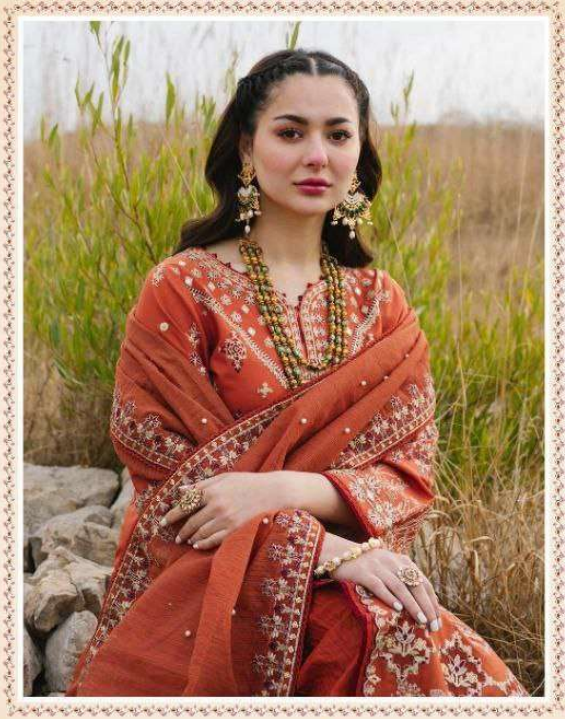

Qalamkar
Lawn Collection
Vol-4

2250

Qalamkar
Lawn Collection
Vol-4

Shree
FABRI

2251

Qalamkar
Lawn Collection
Vol-4

Hellow to everyone
Shree FABS
present new looking and stylish printed designs

Qalamkar
Lawn Collection Vol-4

D.NO.	TOP	BOTTOM	DUPATTA	RATE
2246	CAMBRIC COTTON WITH HEAVY EMBROIDERY	SEMI LAWN	KOTA CHEX	1529.00
2247	CAMBRIC COTTON WITH HEAVY EMBROIDERY	SEMI LAWN	KOTA CHEX	1371.00
2248	CAMBRIC COTTON WITH HEAVY EMBROIDERY	SEMI LAWN	BUTTER FLY NET	1299.00
2249	CAMBRIC COTTON WITH HEAVY EMBROIDERY	SEMI LAWN	KOTA CHEX	1321.00
2250	CAMBRIC COTTON WITH HEAVY EMBROIDERY	SEMI LAWN	BUTTER FLY NET	1499.00
2251	CAMBRIC COTTON WITH HEAVY EMBROIDERY	SEMI LAWN	KOTA CHEX	1375.00