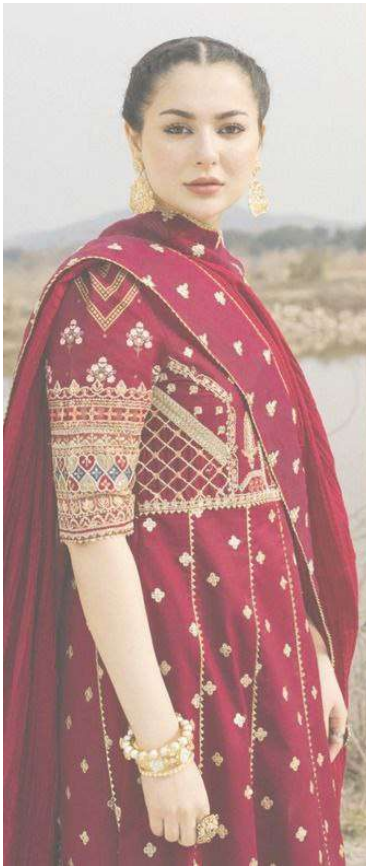

Qalamkar
Lawn Collection
Vol-4

2250

Qalamkar
Lawn Collection
Vol-4

2251

Qalamkar
Lawn Collection
Vol-4

Hallow to everyone
Shree FABS
present new looking and stylish printed designs

Qalamkar

Lawn Collection Vol-4

| D.NO. | TOP | BOTTOM | DUPATTA | RATE |
|-------|--------------------------------------|-----------|----------------|---------|
| 2246 | CAMBRIC COTTON WITH HEAVY EMBROIDERY | SEMI LAWN | KOTA CHEX | 1529.00 |
| 2247 | CAMBRIC COTTON WITH HEAVY EMBROIDERY | SEMI LAWN | KOTA CHEX | 1371.00 |
| 2248 | CAMBRIC COTTON WITH HEAVY EMBROIDERY | SEMI LAWN | BUTTER FLY NET | 1299.00 |
| 2249 | CAMBRIC COTTON WITH HEAVY EMBROIDERY | SEMI LAWN | KOTA CHEX | 1321.00 |
| 2250 | CAMBRIC COTTON WITH HEAVY EMBROIDERY | SEMI LAWN | BUTTER FLY NET | 1499.00 |
| 2251 | CAMBRIC COTTON WITH HEAVY EMBROIDERY | SEMI LAWN | KOTA CHEX | 1375.00 |