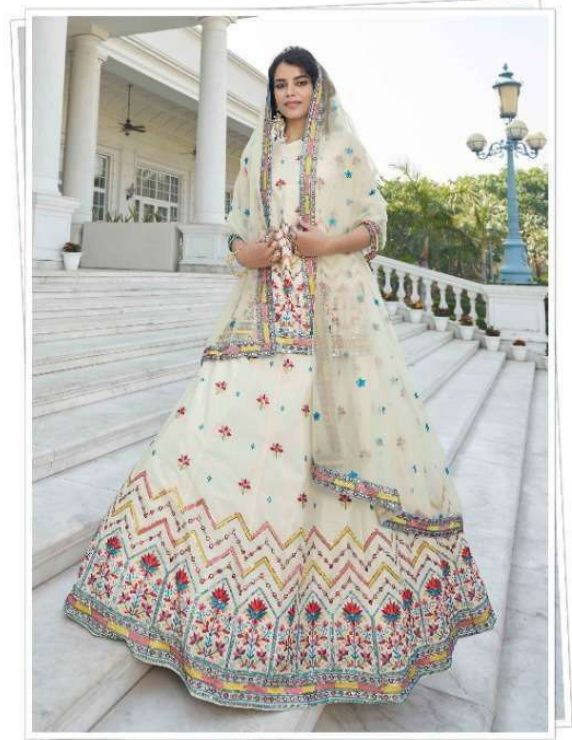

शुभकला bhkala