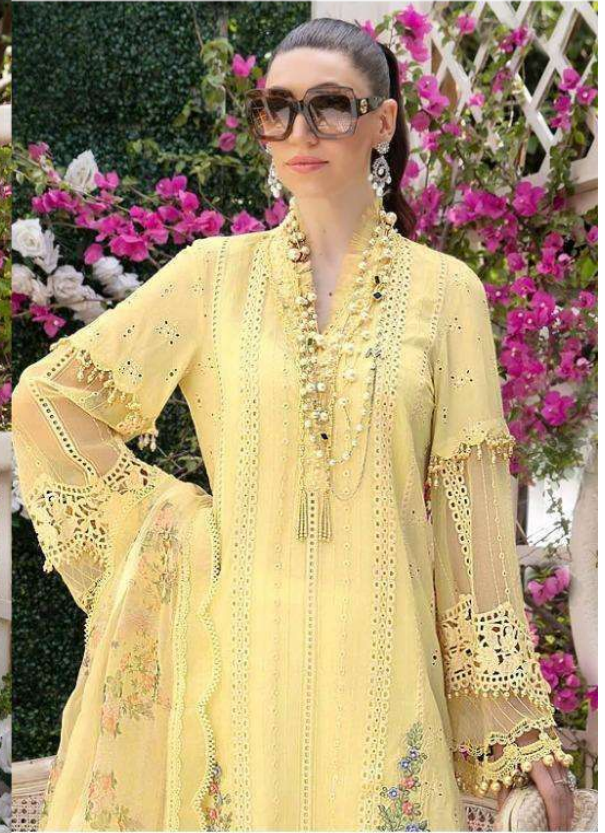

Serina
Pakistani Suit

A BRAND BY MEGHA EXPORT

D.NO.49001

Maria B. Eid

TOP - LAWN COTTON HEAVY EMBROIDERED

BOTTOM - SEMI LAWN

DUPATTA - NAZNEEN WITH PALLU

EMBROIDERED

Serena
Pakistani Suit
A BRAND BY MEGHA EXPORT

D.NO.49002

Maria B. Eid

TOP - LAWN COTTON HEAVY EMBROIDERED

BOTTOM - SEMI LAWN

DUPATTA - NAZNEEN HEAVY EMBROIDERED

WITH LACE

Serina
Pakistani Suit

A BRAND BY MEGHA EXPORT

D.NO.49003

Maria B. Eid

TOP - LAWN COTTON HEAVY EMBROIDERED

BOTTOM - SEMI LAWN

DUPATTA - BUTTERFLY NET HEAVY EMBROIDERED
WITH FRILL ACE

Serina
Pakistani Suit

A BRAND BY MEGHA EXPORT

D.NO.49004

Maria B. Eid

TOP - LAWN COTTON HEAVY EMBROIDERED

BOTTOM - SEMI LAWN

DUPATTA - NAZNEEN HEAVY EMBROIDERED

*Serina*TM
Pakistani Suit

A BRAND BY MEGHA EXPORT

D.NO.49005