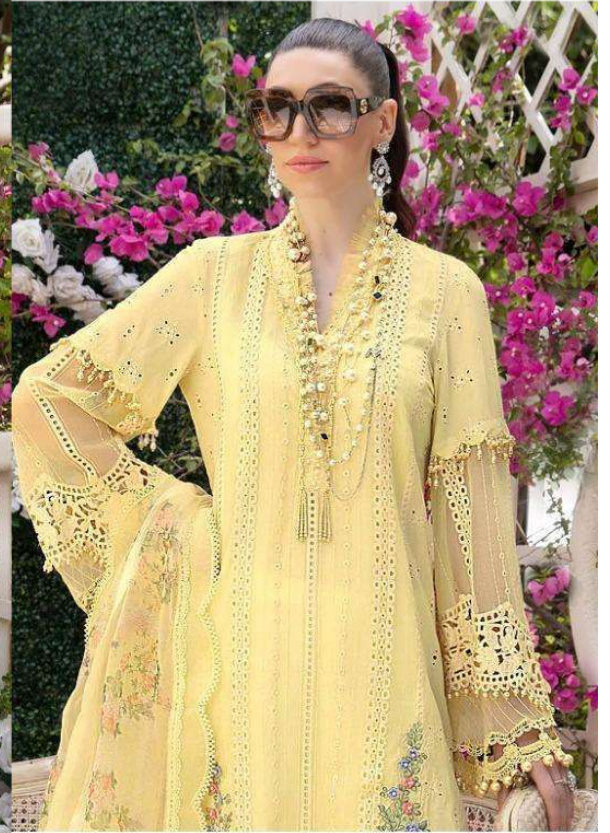

Serina
Pakistani Suit

A BRAND BY MEGHA EXPORT

D.NO.49001

Maria B. Eid

TOP - LAWN COTTON HEAVY EMBROIDERED

BOTTOM - SEMI LAWN

DUPATTA - NAZNEEN WITH PALLU

EMBROIDERED

Serena
Pakistani Suit
A BRAND BY MEGHA EXPORT

D.NO.49002

Maria B. Eid

TOP - LAWN COTTON HEAVY EMBROIDERED

BOTTOM - SEMI LAWN

DUPATTA - NAZNEEN HEAVY EMBROIDERED

WITH LACE

Serina
Pakistani Suit

A BRAND BY MEGHA EXPORT

D.NO.49003

Maria B. Eid

TOP - LAWN COTTON HEAVY EMBROIDERED

BOTTOM - SEMI LAWN

DUPATTA - BUTTERFLY NET HEAVY EMBROIDERED
WITH FRILL ACE

Serina
Pakistani Suit

A BRAND BY MEGHA EXPORT

D.NO.49004

Maria B. Eid

TOP - LAWN COTTON HEAVY EMBROIDERED

BOTTOM - SEMI LAWN

DUPATTA - NAZNEEN HEAVY EMBROIDERED

*Serina*TM
Pakistani Suit

A BRAND BY MEGHA EXPORT

D.NO.49005