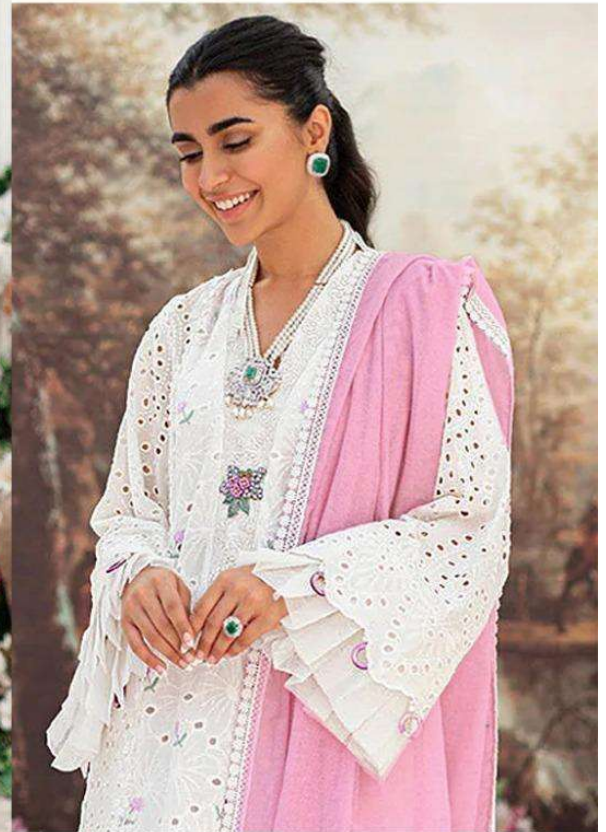

Serina
Pakistani Suit

A BRAND BY MEGHA EXPORT

D.NO.49001

Maria B. Eid

TOP - LAWN COTTON HEAVY EMBROIDERED

BOTTOM - SEMI LAWN

DUPATTA - NAZNEEN WITH PALLU

EMBROIDERED

Serena
Pakistani Suit
A BRAND BY MEGHA EXPORT

D.NO.49002

Maria B. Eid

TOP - LAWN COTTON HEAVY EMBROIDERED

BOTTOM - SEMI LAWN

DUPATTA - NAZNEEN HEAVY EMBROIDERED

WITH LACE

Serina
Pakistani Suit