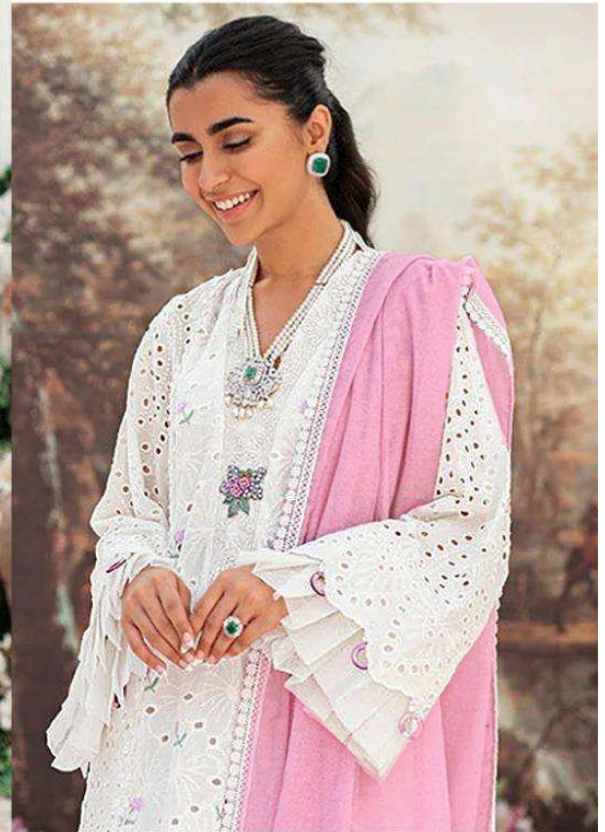

Serina
Pakistani Suit

A BRAND BY MEGHA EXPORT

D.NO.49001

Maria B. Eid

TOP - LAWN COTTON HEAVY EMBROIDERED

BOTTOM - SEMI LAWN

DUPATTA - NAZNEEN WITH PALLU

EMBROIDERED

Serena
Pakistani Suit
A BRAND BY MEGHA EXPORT

D.NO.49002

Maria B. Eid

TOP - LAWN COTTON HEAVY EMBROIDERED

BOTTOM - SEMI LAWN

DUPATTA - NAZNEEN HEAVY EMBROIDERED

WITH LACE

Serina
Pakistani Suit

A BRAND BY MEGHA EXPORT

D.NO.49003

Maria B. Eid

TOP - LAWN COTTON HEAVY EMBROIDERED

BOTTOM - SEMI LAWN

DUPATTA - BUTTERFLY NET HEAVY EMBROIDERED
WITH FRILL ACE

Serina
Pakistani Suit

A BRAND BY MEGHA EXPORT