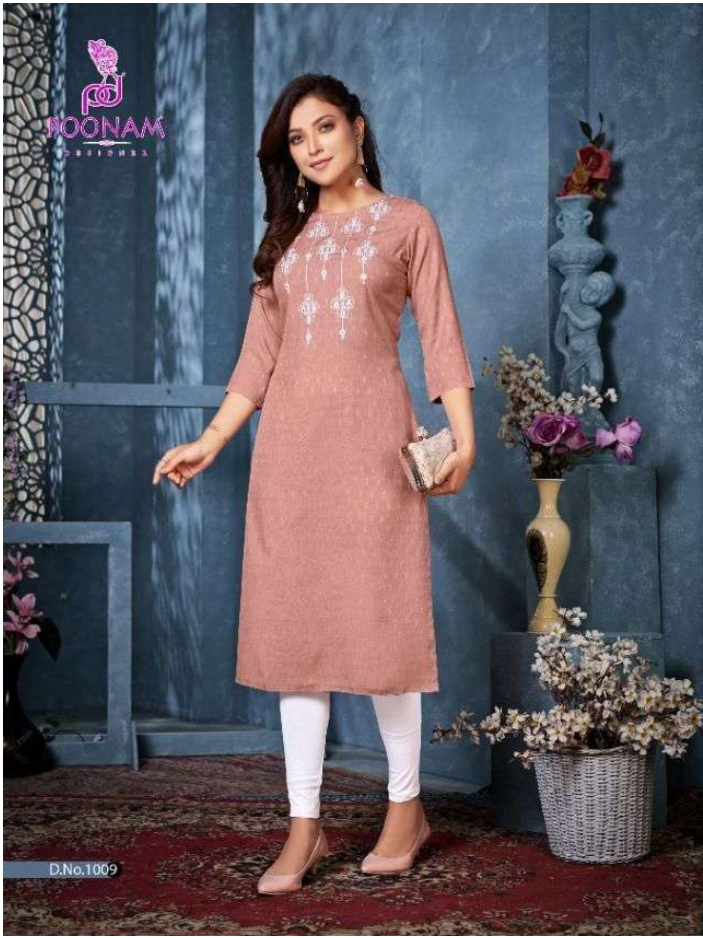

**POONAM**
DESIGNER

Be Time Less Beauty
Every Eye Falls on the right personality of face and that's more than enough to inspire fashion

D.No.1004

POONAM
DESIGNS

D.No.1009

POONAM
DESIGNS

Mayra

Size- S, M, L, XL, XXL, 3XL, 4XL, 5XL,