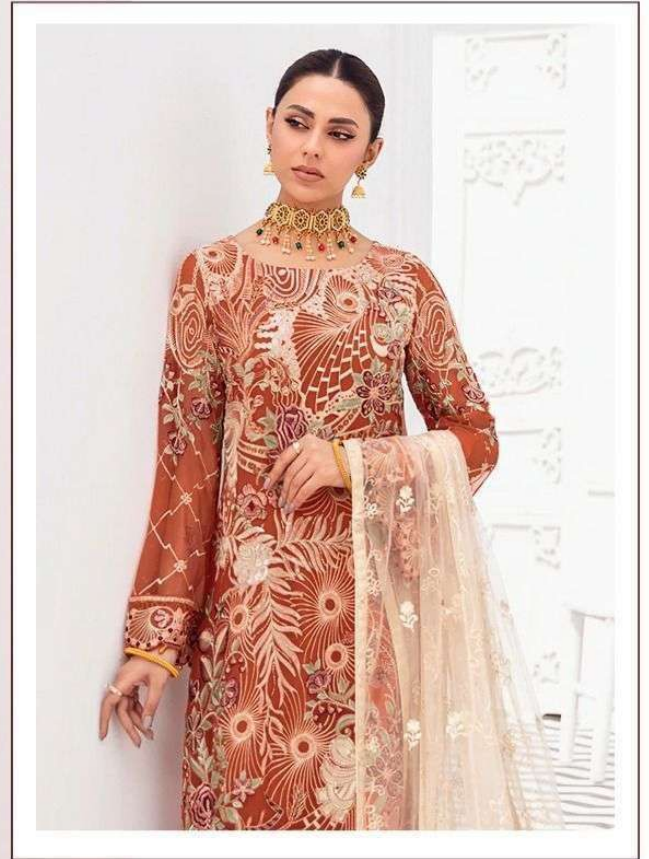

IRON CLOTHES AT MODERATE TEMPERATURE | DO NOT DRY FABRIC IN DIRECT SUNLIGHT
(EXTRA LACES, HANGINGS AND ACCESSORIES ARE NOT INDUDED)

Rosemeen®

Ezlyn

D.NO.90027

Fepic
D.NO.90028

Rosemeen
Ezlyn

Fepic®

WASHING INSTRUCTIONS