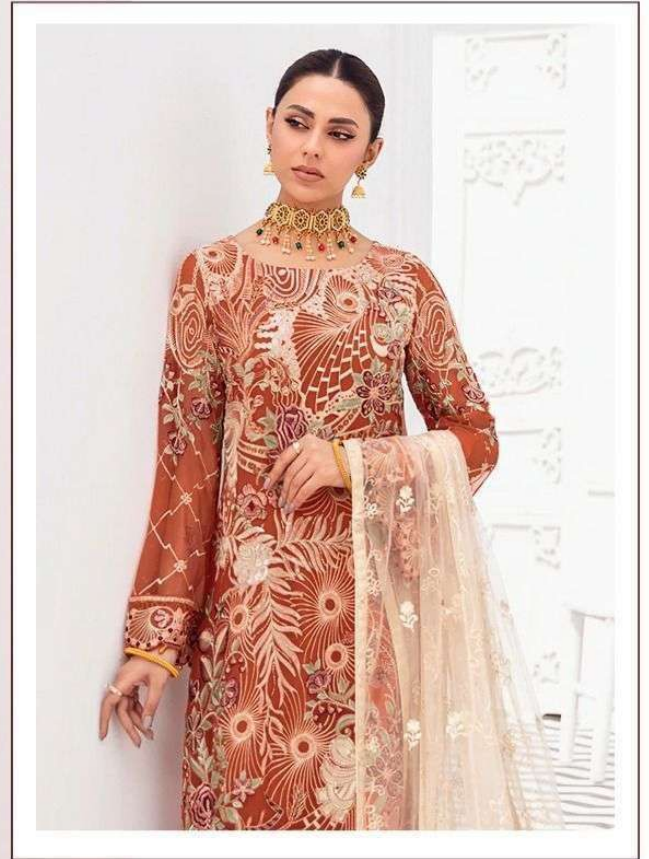

Fepic®

WASHING INSTRUCTIONS

DO NOT USE ANY TYPE OF BLEACH OR STAIN REMOVING CHEMICALS
BEFORE CUTTING / STITCHING, FABRIC SHOULD BE SOAKED IN WATER
(ALL COMPONENTS SEPARATELY) FOR 15 MINUTES
DO NOT KEEP WET FABRIC IN TWISTED FORM IN ORDER TO AVOID COPY MARKS |
WASH COLOURED AND WHITE FABRICS SEPARATELY
IRON CLOTHES AT MODERATE TEMPERATURE | DO NOT DRY FABRIC IN DIRECT SUNLIGHT
(EXTRA LACES, HANGINGS AND ACCESSORIES ARE NOT INCLUDED)

Rosemeen®
Ezlyn
D.NO.90030