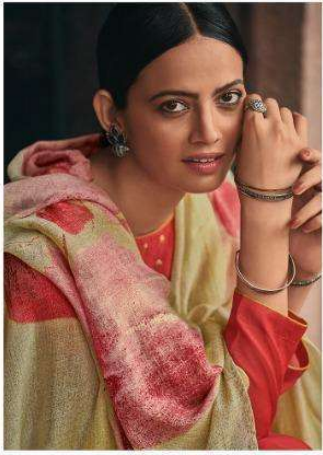

AD-2

AD-1

AD-2

AD-5

AD-6

AD-3

AD-4

*Ehrum*  
ADHEERA

*Enrum*

ADHEERA

DESIGN NO.	CATALOG NAME	DESCRIPTION	PRICE
AD-1	ADHEERA	: TOP : KORA WEAVING WITH EMBROIDERY	1490/-
AD-2	ADHEERA		1490/-
AD-3	ADHEERA	: BOTTOM : SUPERIOR COTTON SOLID	1490/-
AD-4	ADHEERA		1490/-
AD-5	ADHEERA	: DUPATTA : FINE MODAL PRINTED	1490/-
AD-6	ADHEERA		1490/--