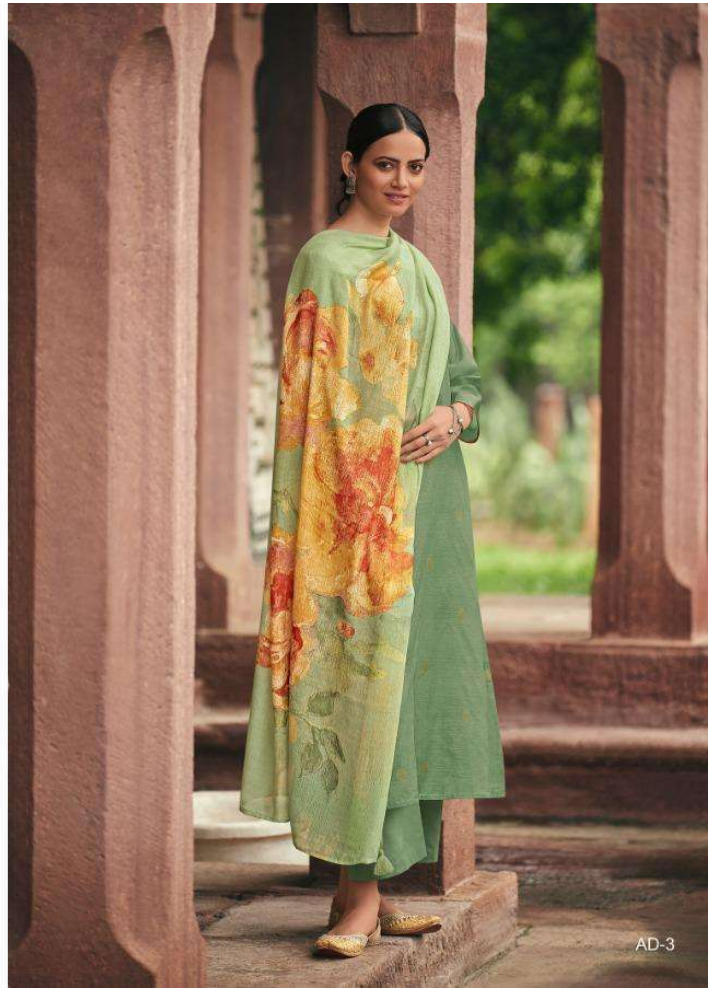

AD-2

AD-1

AD-2

AD-5

AD-6

AD-3

AD-4

*Ehrum*  
ADHEERA

*Enrum*

ADHEERA

DESIGN NO.	CATALOG NAME	DESCRIPTION	PRICE
AD-1	ADHEERA	: TOP : KORA WEAVING WITH EMBROIDERY	1490/-
AD-2	ADHEERA		1490/-
AD-3	ADHEERA	: BOTTOM : SUPERIOR COTTON SOLID	1490/-
AD-4	ADHEERA		1490/-
AD-5	ADHEERA	: DUPATTA : FINE MODAL PRINTED	1490/-
AD-6	ADHEERA		1490/--

Total Pieces: 6

Total Amount: 8,940 +GST

A PRODUCT BY VARSHA FASHION