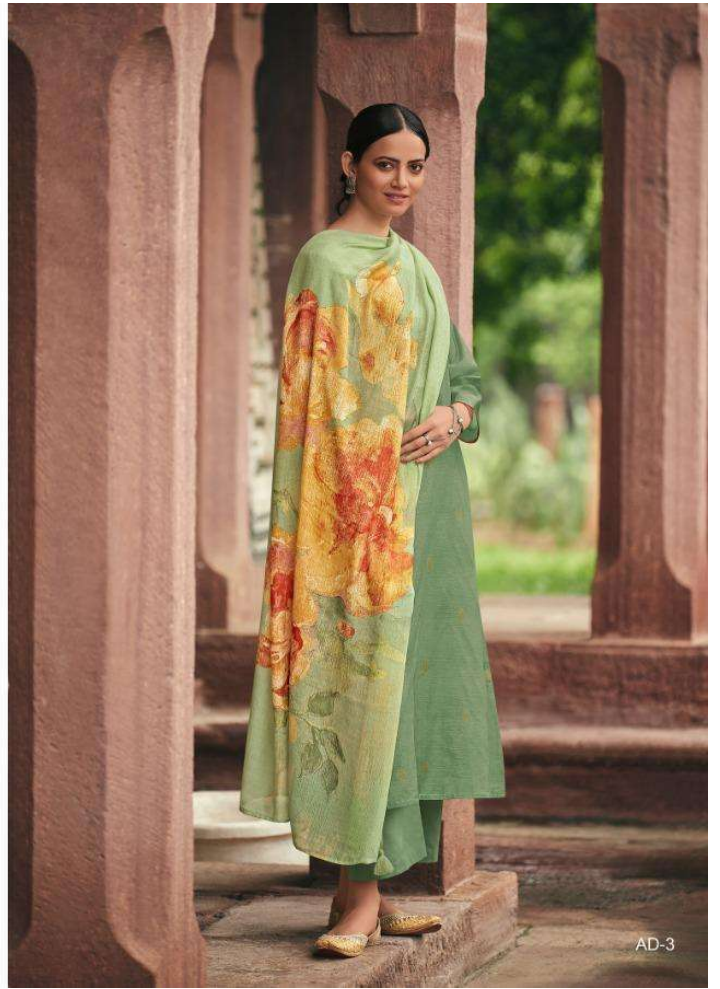

AD-2

AD-3

AD-1

AD-2

AD-5

AD-6

AD-3

AD-4

Ethrum
ADHEERA

Enrum

ADHEERA

DESIGN NO.	CATALOG NAME	DESCRIPTION	PRICE
AD-1	ADHEERA	: TOP : KORA WEAVING WITH EMBROIDERY	1490/-
AD-2	ADHEERA		1490/-
AD-3	ADHEERA	: BOTTOM : SUPERIOR COTTON SOLID	1490/-
AD-4	ADHEERA		1490/-
AD-5	ADHEERA	: DUPATTA : FINE MODAL PRINTED	1490/-
AD-6	ADHEERA		1490/--

Total Pieces: 6

Total Amount: 8,940 +GST

A PRODUCT BY VARSHA FASHION