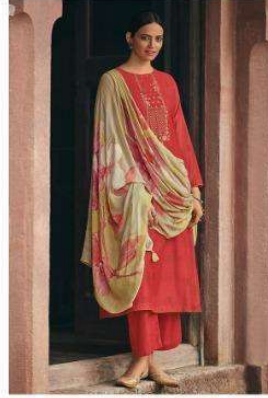

AD-2

AD-1

AD-2

AD-5

AD-6

AD-3

AD-4

*Ehrum*  
ADHEERA

*Enrum*

ADHEERA

DESIGN NO.	CATALOG NAME	DESCRIPTION	PRICE
AD-1	ADHEERA	: TOP : KORA WEAVING WITH EMBROIDERY	1490/-
AD-2	ADHEERA		1490/-
AD-3	ADHEERA	: BOTTOM : SUPERIOR COTTON SOLID	1490/-
AD-4	ADHEERA		1490/-
AD-5	ADHEERA	: DUPATTA : FINE MODAL PRINTED	1490/-
AD-6	ADHEERA		1490/--