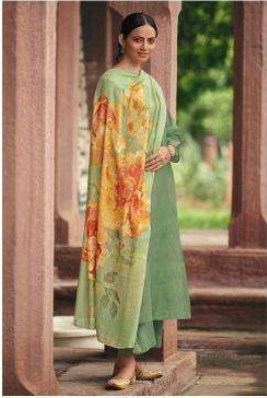

AD-2

AD-1

AD-2

AD-5

AD-6

AD-3

AD-4

*Ehrum*  
ADHEERA

*Enrum*

ADHEERA

DESIGN NO.	CATALOG NAME	DESCRIPTION	PRICE
AD-1	ADHEERA	: TOP : KORA WEAVING WITH EMBROIDERY	1490/-
AD-2	ADHEERA		1490/-
AD-3	ADHEERA	: BOTTOM : SUPERIOR COTTON SOLID	1490/-
AD-4	ADHEERA		1490/-
AD-5	ADHEERA	: DUPATTA : FINE MODAL PRINTED	1490/-
AD-6	ADHEERA		1490/--

Total Pieces: 6

Total Amount: 8,940 +GST

A PRODUCT BY VARSHA FASHION