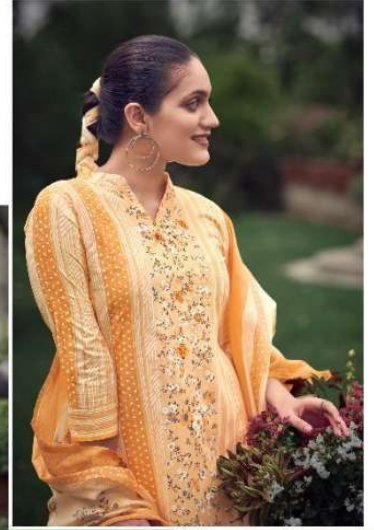

Zulfai

Zulfai

436-002

Zulfat
by Farah

ULTIMATE COLLECTION

436-003

Zulfat

436-004

ULTIMATE COLLECTION

Zulfat

ULTIMATE COLLECTION
436-006

Zulfat

ULTIMATE COLLECTION
436-007

Zulfat
436-009
ULTIMATE COLLECTION

A smaller, square-format portrait of the same woman, sitting on the red bicycle. She is wearing the same light green floral kurta, pants, and scarf. The background is the same green field. The image is set against a light grey background that also contains the brand name 'Zulfat', the product code '436-009', and the collection name 'ULTIMATE COLLECTION'. In the top right corner of this section, there is a small, faded inset image showing a close-up of the woman's face.