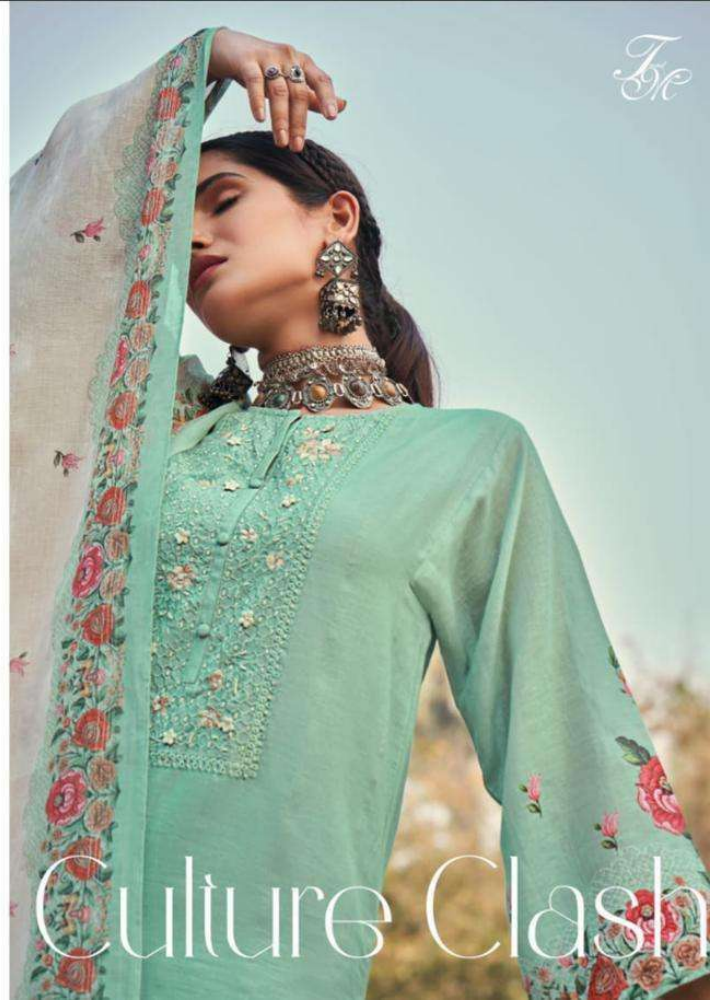

RATE LIST

H S N CODE - 520851

DESIGN NO

872 - 860

890 - 858

846 - 897

880 - 885

DESCRIPTION

TOP - PURE LINEN PATTERN DIGITAL PRINT WITH
EMBROIDERY NECK & HAND WORK

BOTTOM - MULBERRY SATIN

DUPATTA - PURE LINEN PATTERN DIGITAL PRINTED

{ RATE }
{ RS, 2095/- }

TOTAL SUITS = 08 TOTAL AMOUNT - 16760/- AVG. RATE - 2095/-

Sales Office:

3A-3RD FLOOR, B WING, TIME SQUARE NILKANTH TECH PARK PVT. LTD, MITTAL INDUSTRIAL ESTATE,
ANDHERI-KURLA ROAD, MAROL, ANDHERI (E), MUMBAI-400059

E-MAIL: INFO@TNMDESIGNERSTUDIO.COM

CONTACT : +91 9624283111