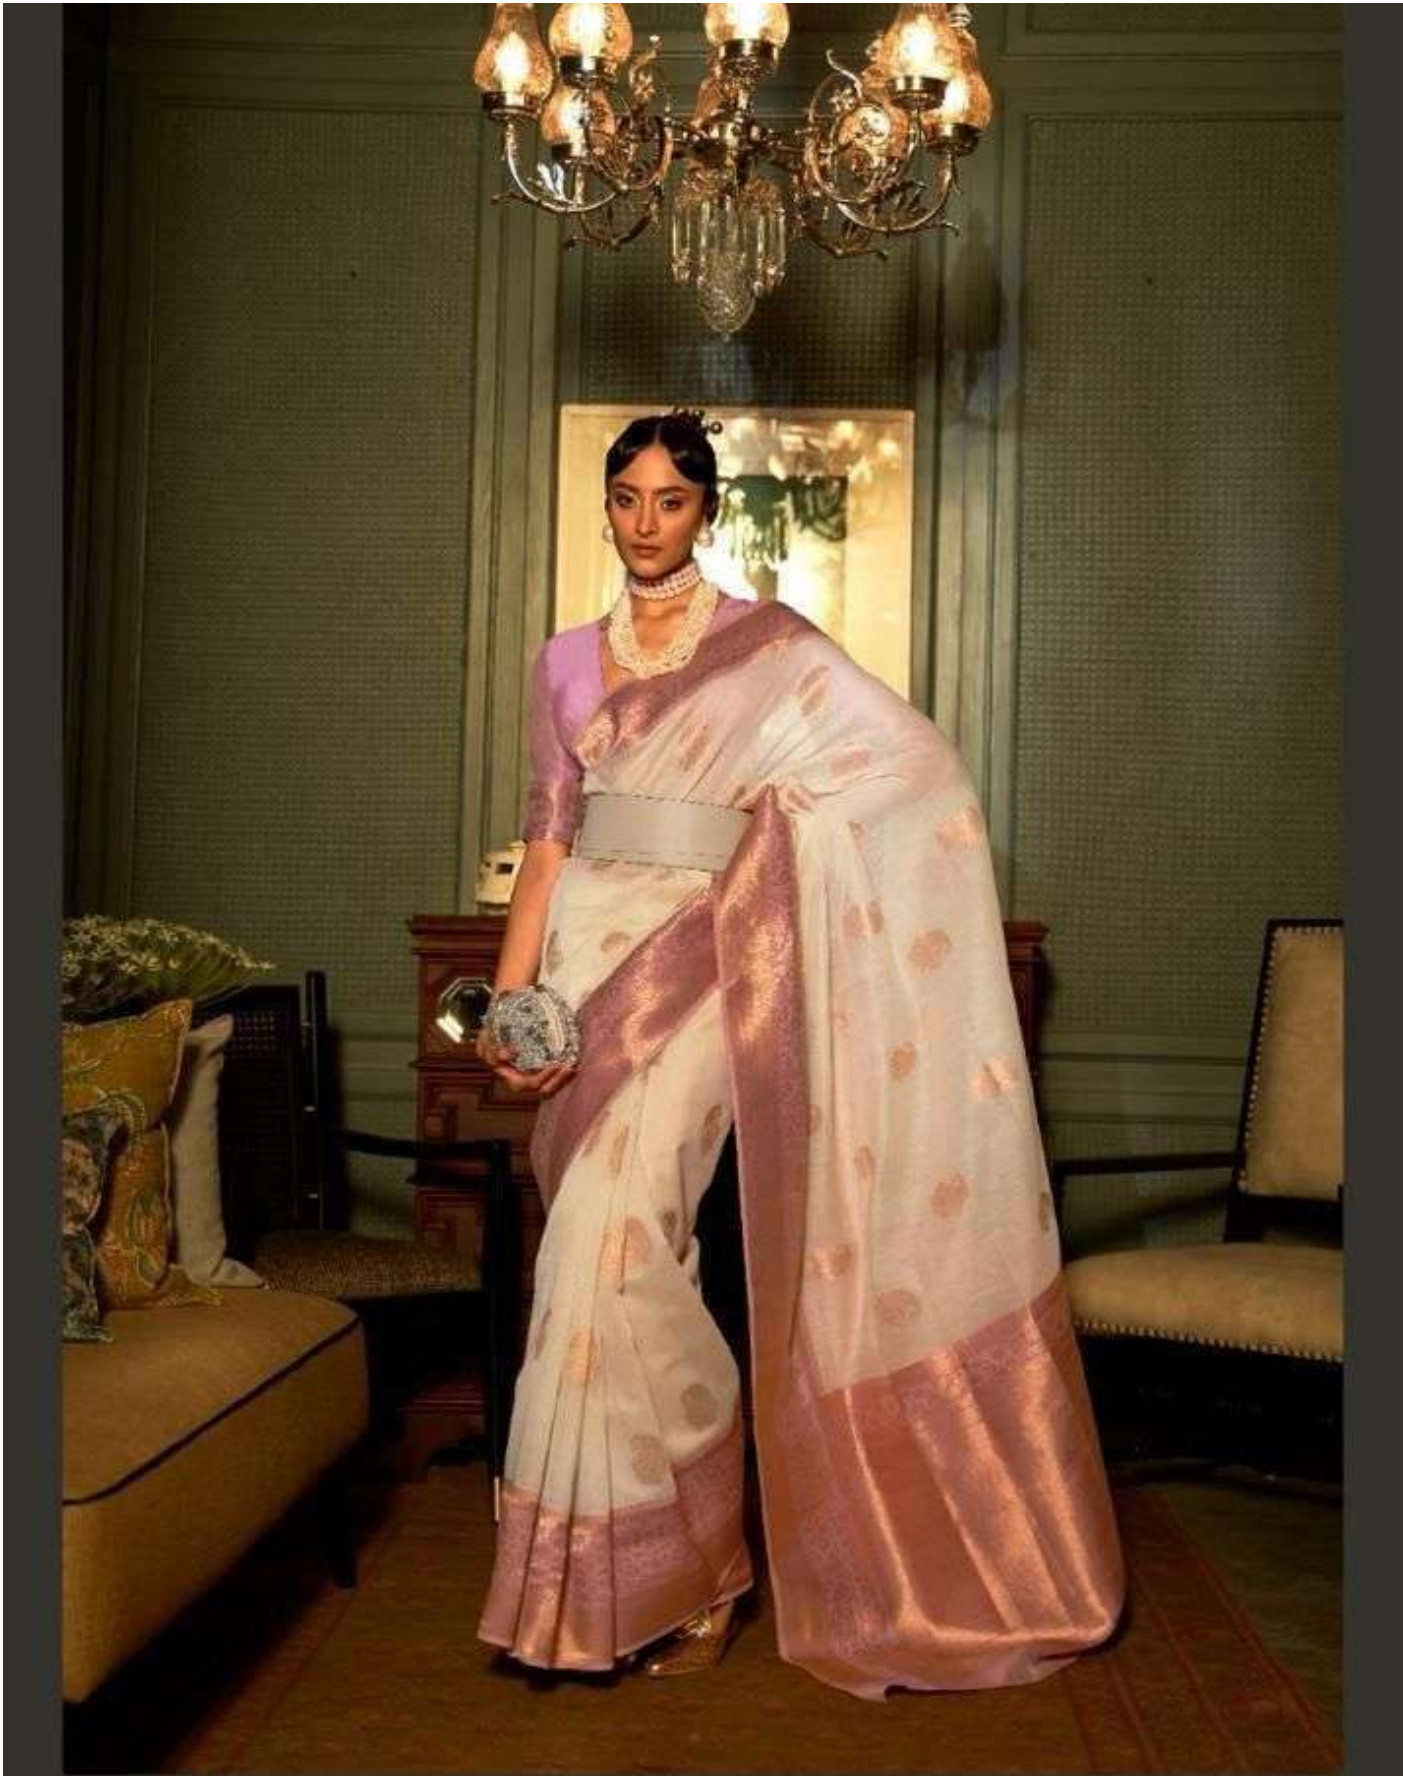

  
**RAJTEX**  
*Handloom*  
PVC 100% | Loharpatti | 50% cotton

**KEITH LINEN**  
PURE LINEN COPPER ZARI WEAVING

2 5 3 0 0 1

  
**RAJTEX**  
*Handloom*  
PVC 10000 | Loharpatti | 50.00000

**KEITH LINEN**  
PURE LINEN COPPER ZARI WEAVING