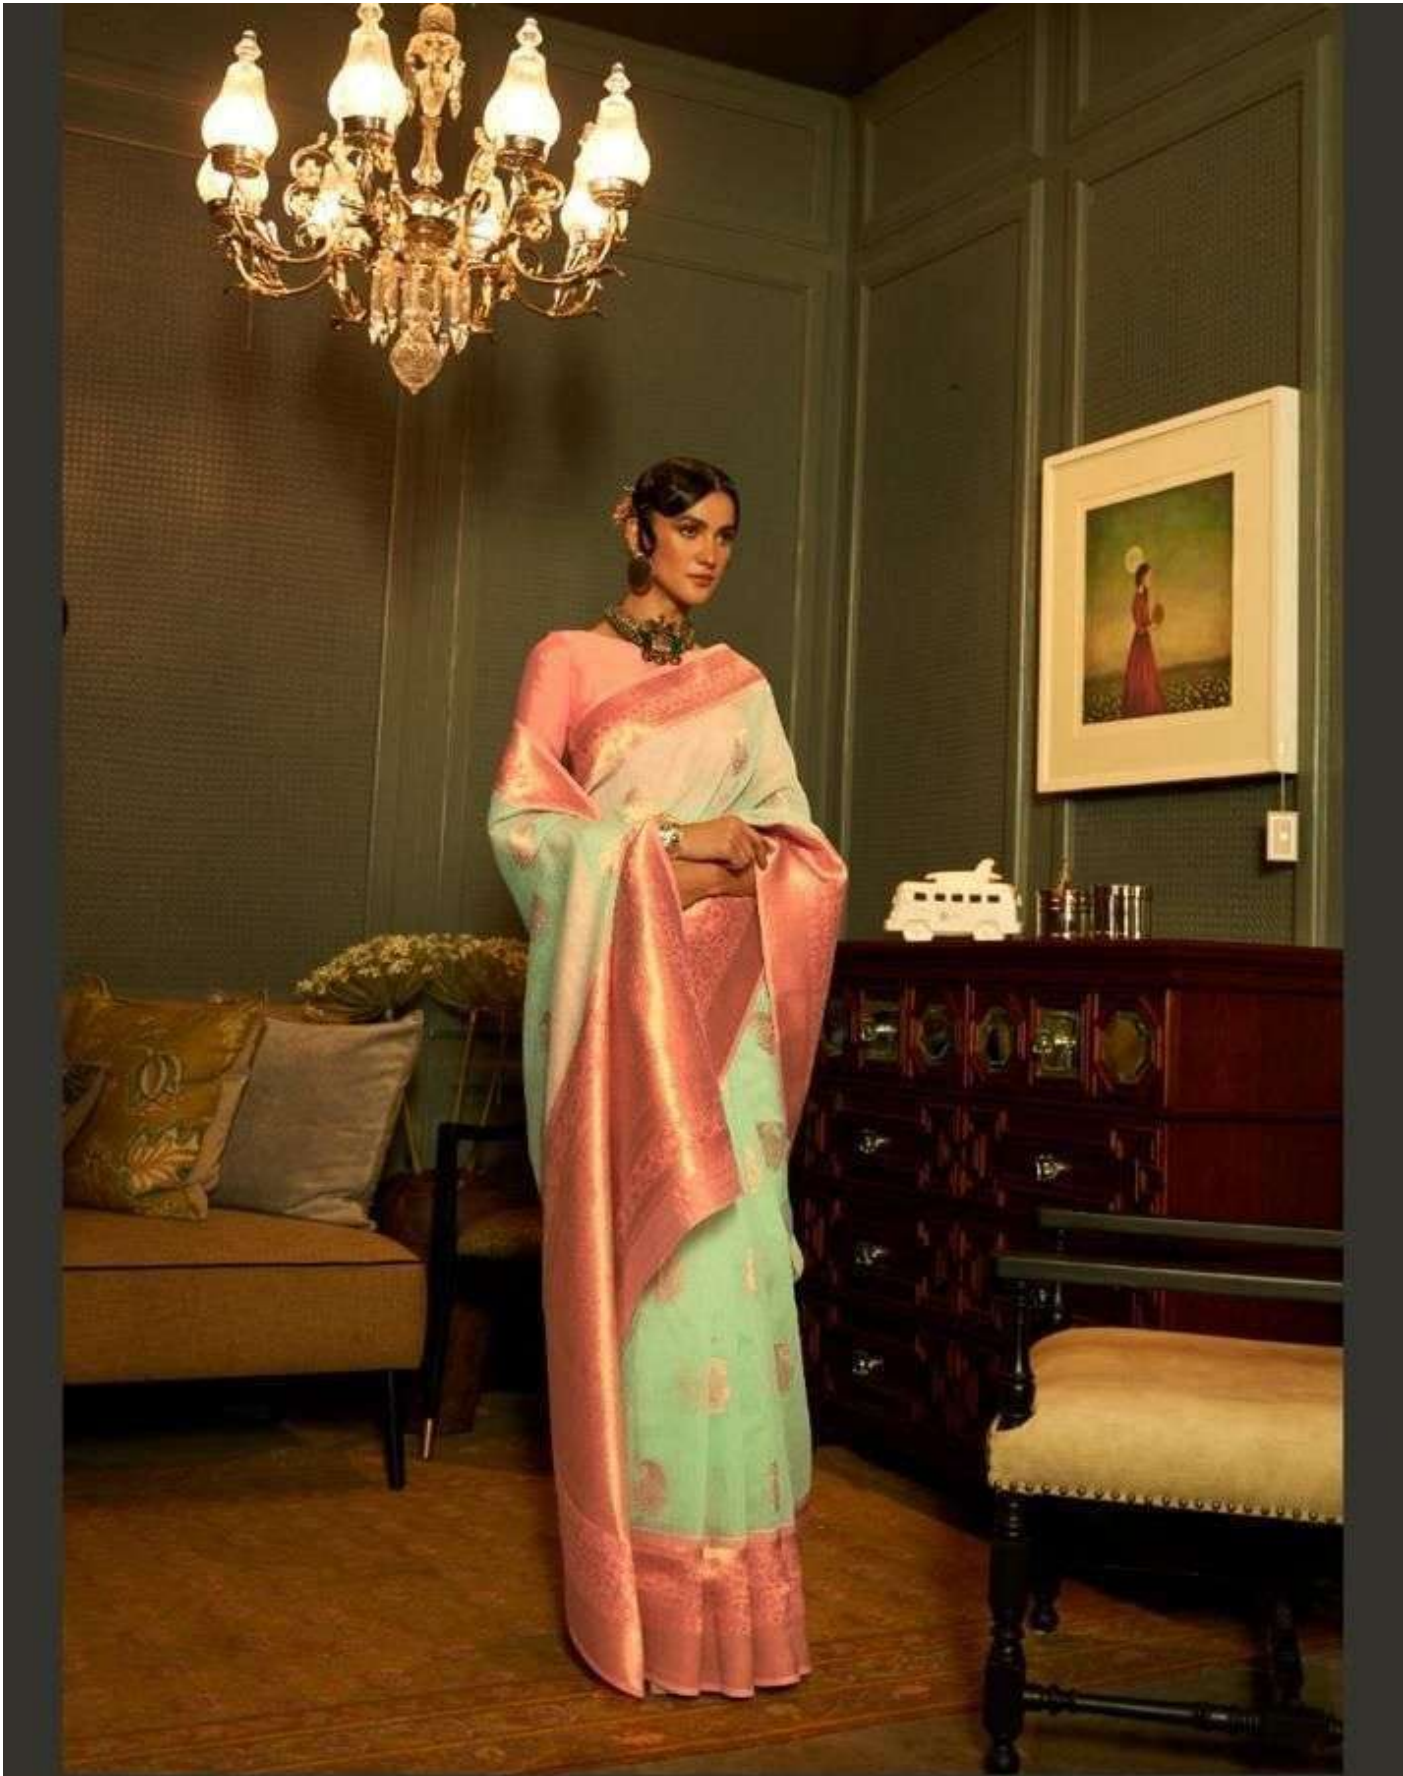

  
**RAJTEX**  
*Handloom*  
PVC 100% | Loharpatti | 50% cotton

**KEITH LINEN**  
PURE LINEN COPPER ZARI WEAVING

2 5 3 0 0 1

  
**RAJTEX**  
*Handloom*  
PVC 10000 | Loharpatti | 50.00000

**KEITH LINEN**  
PURE LINEN COPPER ZARI WEAVING