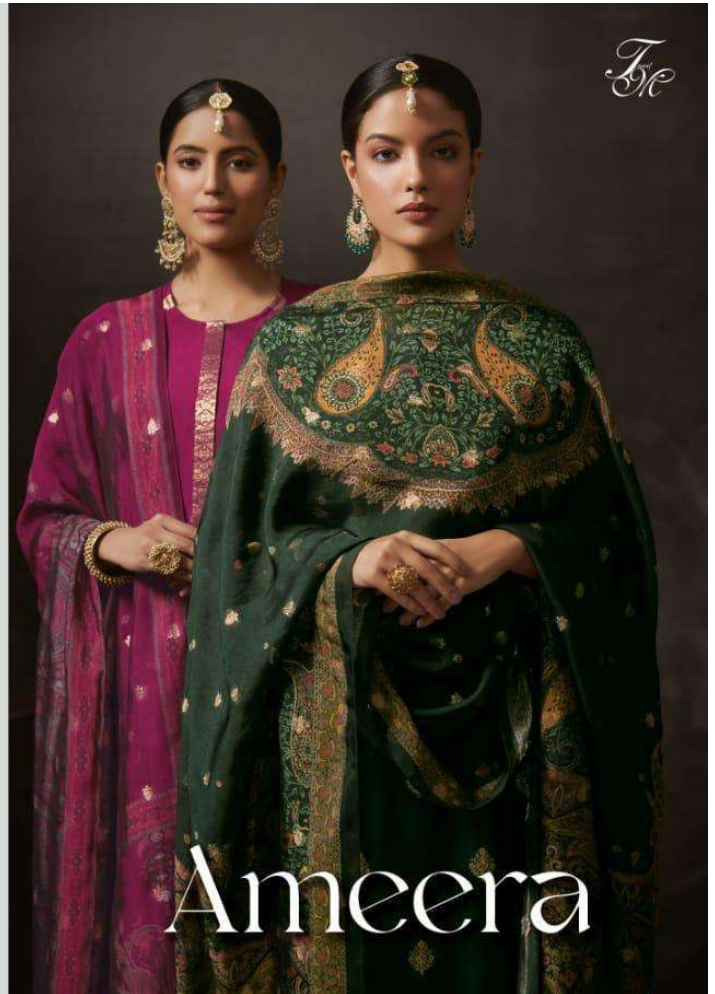

RATE LIST

H S N CODE - 540834

DESIGN NO

388 - 357
372 - 373
390

DESCRIPTION

TOP - FANCY JACQUARD
BOTTOM - MUSLIN SILK HEAVY
DUPATTA - FANCY KASHMIRI JACQUARD BUTTI DIGITAL PRINTED

{ RATE }
{ RS, 2495/- }

TOTAL SUITS = 5 TOTAL AMOUNT - 12475/- AVG. RATE - 2495/-

Sales Office:

3A-3RD FLOOR, B WING, TIME SQUARE NILKANTH TECH PARK PVT. LTD. MITTAL INDUSTRIAL ESTATE,
ANDHERI-KURLA ROAD, MAROL, ANDHERI (E), MUMBAI-400059

E-MAIL: INFO@TNMDESIGNERSTUDIO.COM

CONTACT : +91 9624283111