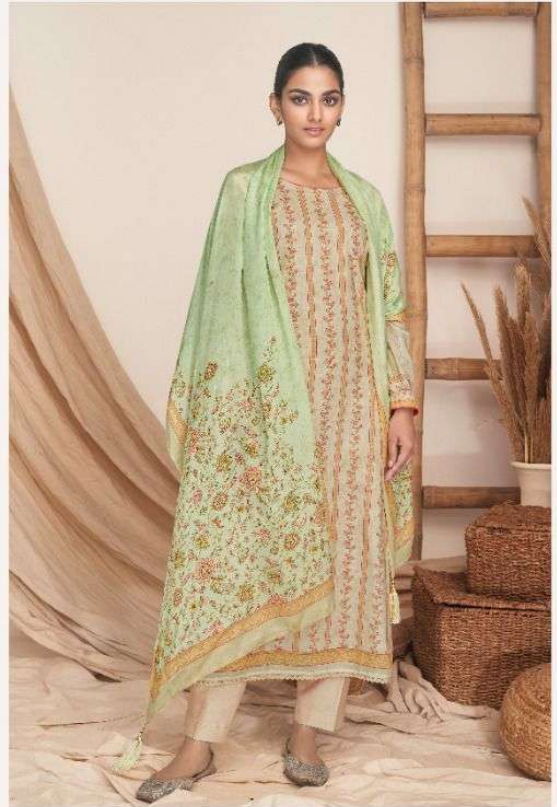

Karachi®
PARIS

© 13006 ©