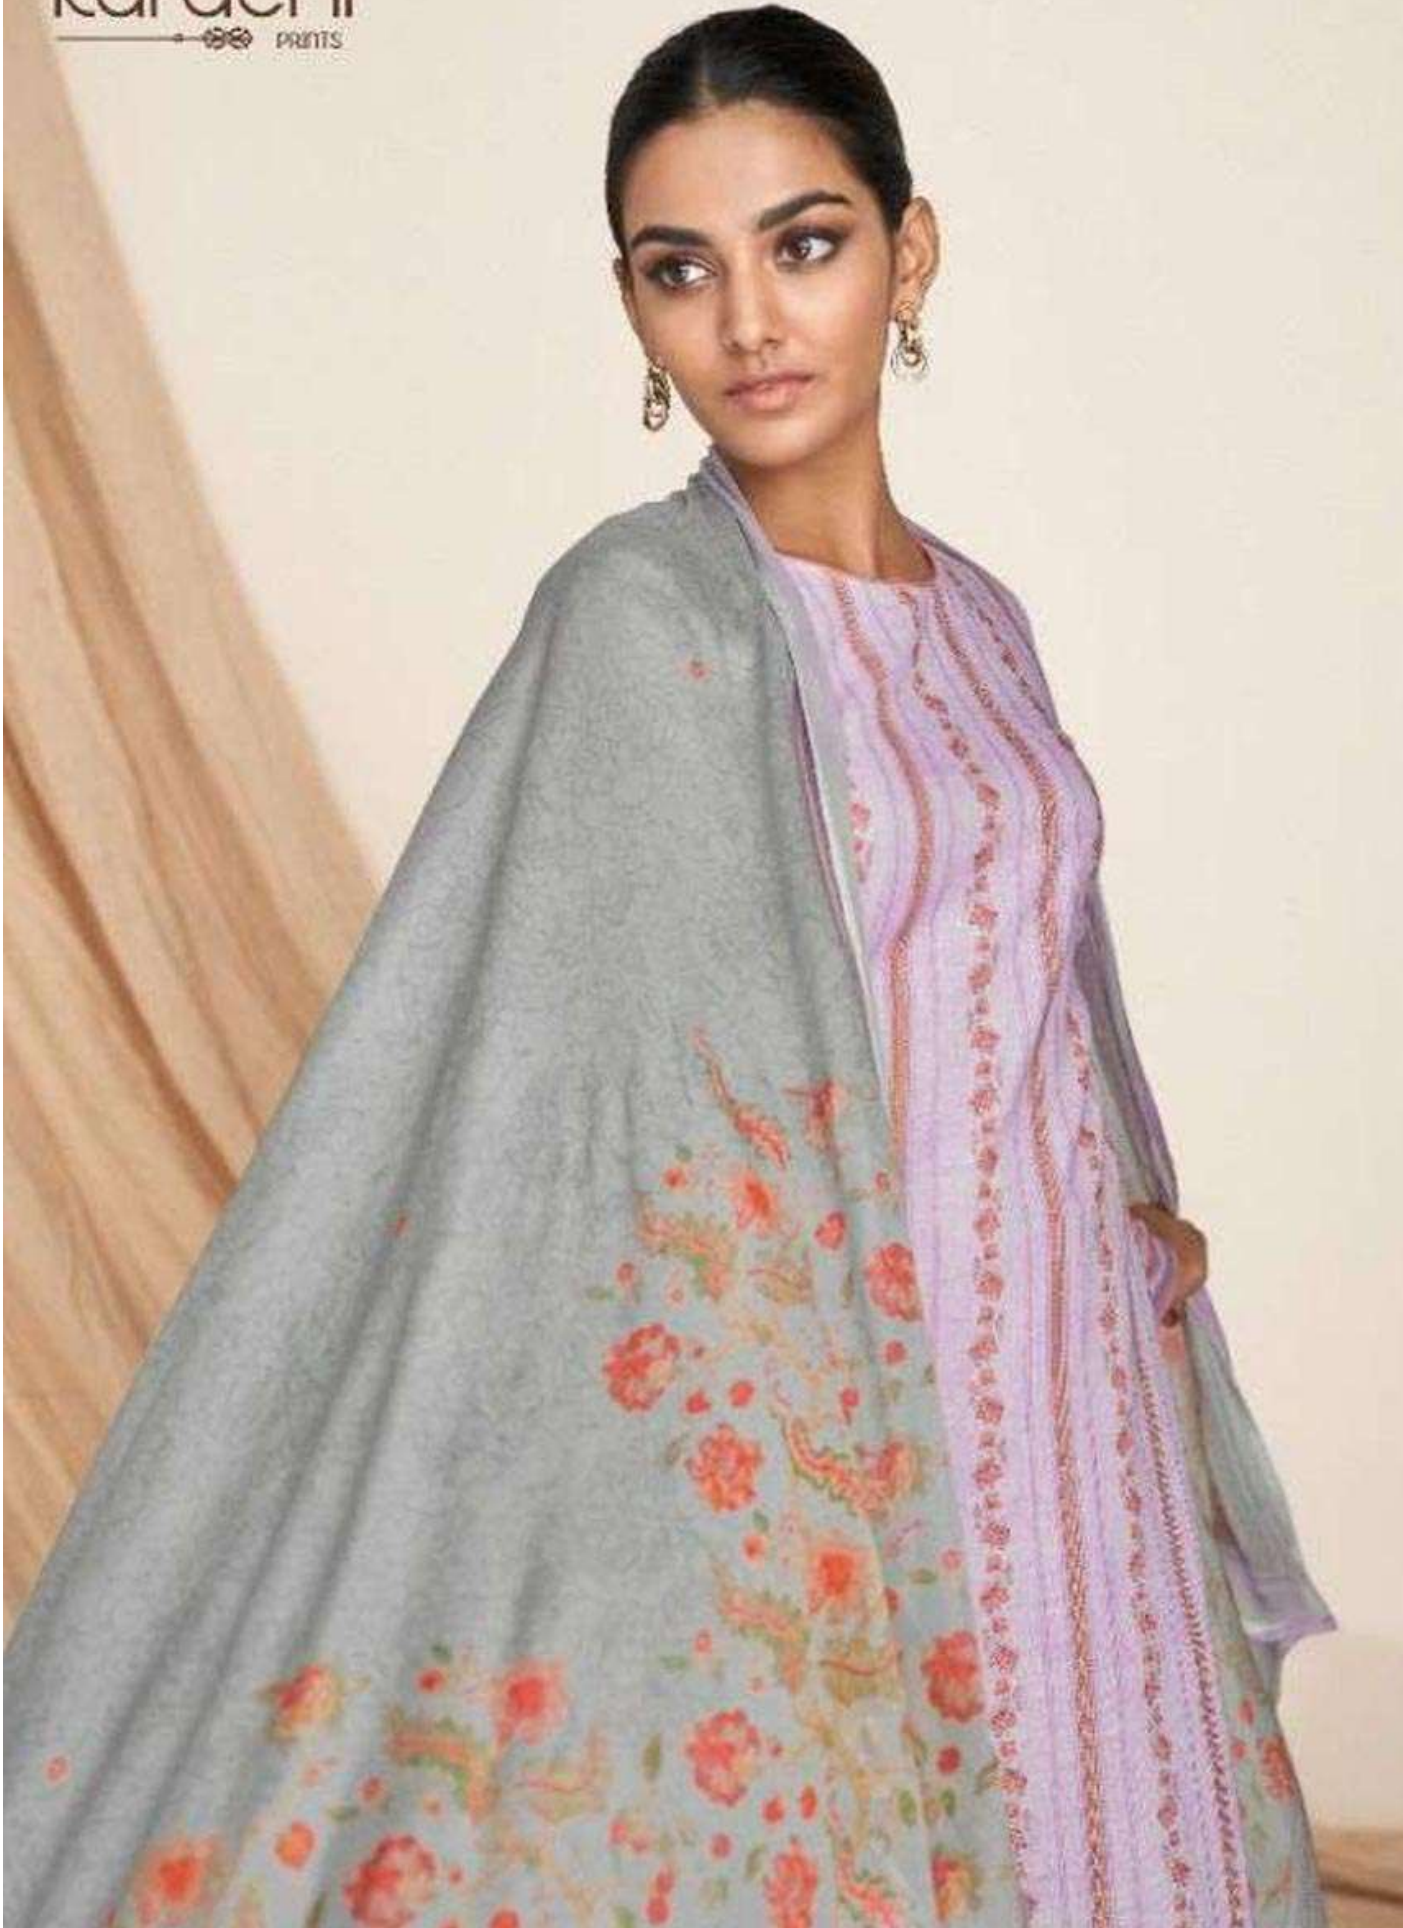

Karachi®
PRINTS