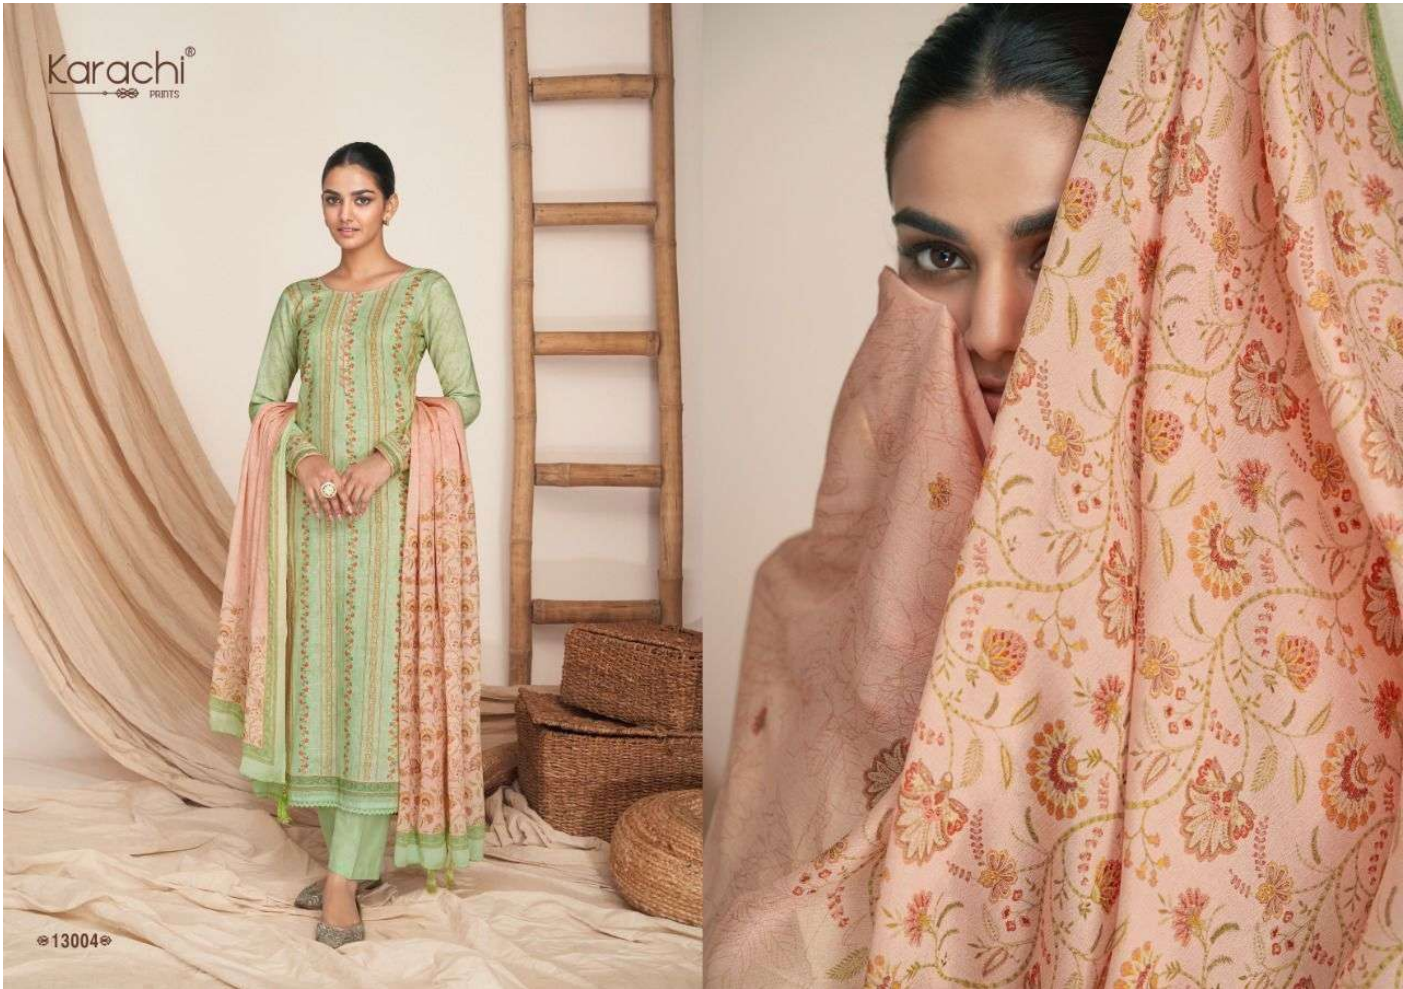

Karachi®
PRINTS

© 13004 ©