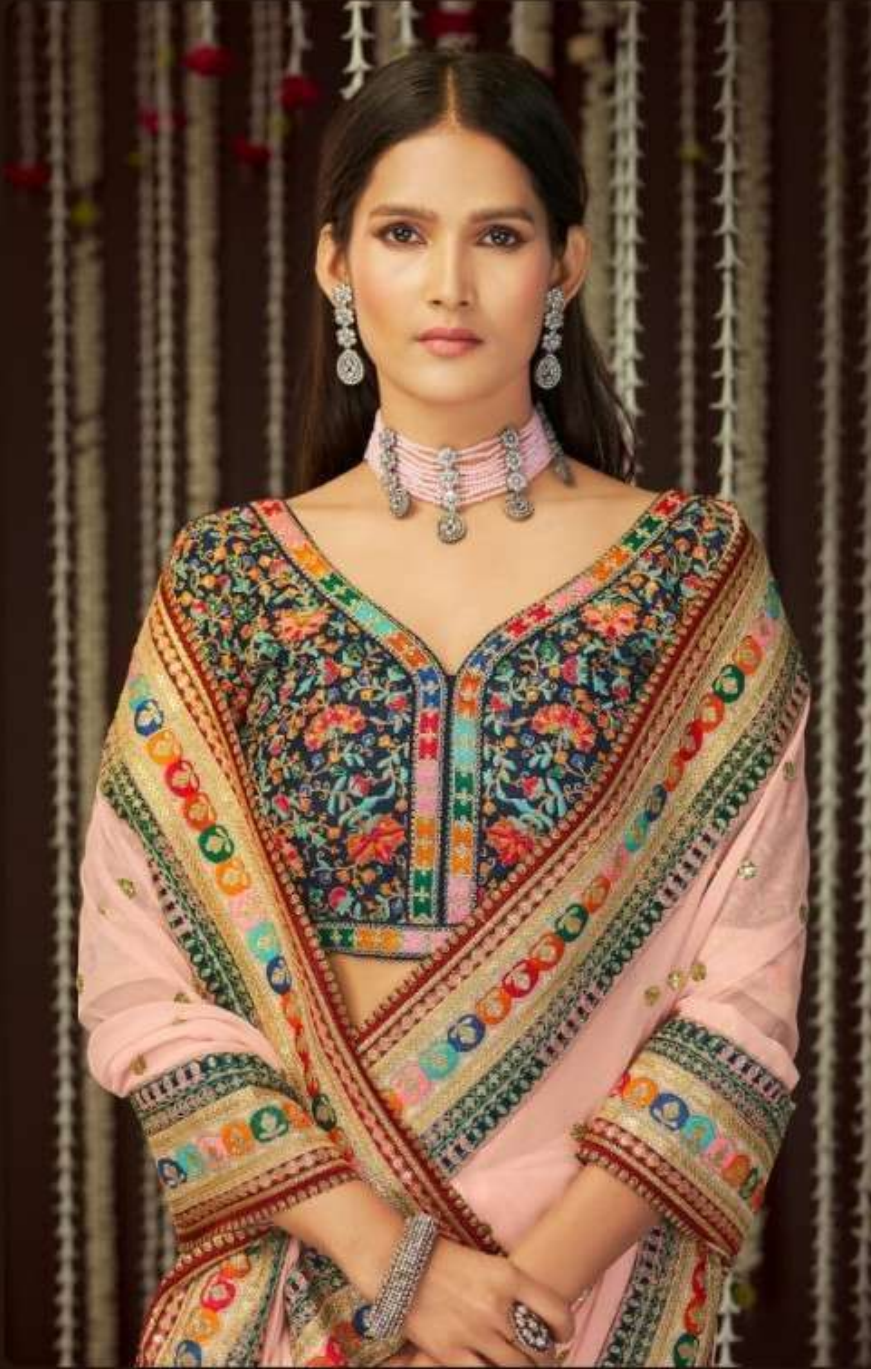

19001

19004

19003

19002

19006

ARYA DESIGNS

imperial-5

SRI	MAIN COLOR	BLOUSE FABRICS	SAREE FABRICS	WORK	PRICE
19001	MASTURD	ART SILK	ORGANZA	THREAD, SEQUINS	2070/- (FLAT) + 5% (GST) + SHIPPING
19002	BABY PINK	ART SILK	GEORGETTE	THREAD, ZARI, SEQUINS	3450/- (FLAT) + 5% (GST) + SHIPPING
19003	YELLOW	CHINON SILK	CHINON SILK	ZARI, SEQUINS	1840/- (FLAT) + 5% (GST) + SHIPPING
19004	BABY PINK	ART SILK	GEORGETTE	SEQUINS, THREAD	1725/- (FLAT) + 5% (GST) + SHIPPING
19005	PEACH	ORGANZA	ORGANZA	THREAD, ZARI	2590/- (FLAT) + 5% (GST) + SHIPPING
19006	OLIVE GREEN	ORGANZA	ORGANZA	THREAD, SEQUINS	2590/- (FLAT) + 5% (GST) + SHIPPING

TOTAL DESIGNS :  
6 PCS

19001

19002

19003

19004

19005

19006