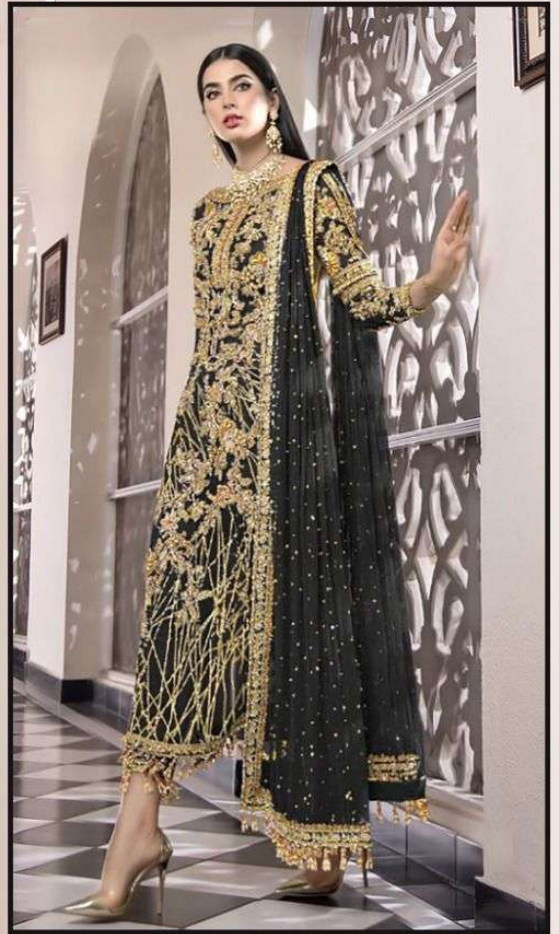

ZARQASH[®]
A BRAND BY KUTYRA

Z-2128-A

FEBRIC DETAILS

TOP :- NET WITH EMBROIDERY

**DUPATTA :-NET WITH EMBROIDERY
WTH MOTI WORK**

INNER/BOTTOM :- SANTOON

ZARQASH[®]
A BRAND BY KUTYRA

Z-2128-B

FEBRIC DETAILS

TOP :- NET WITH EMBROIDERY

DUPATTA :-NET WITH EMBROIDERY
WTH MOTI WORK

INNER/BOTTOM :- SANTOON

ZARQASH[®]
A BRAND BY KXTRA

Z-2128-C

FEBRIC DETAILS

TOP :- NET WITH EMBROIDERY

DUPATTA :-NET WITH EMBROIDERY
WTH MOTI WORK

INNER/BOTTOM :- SANTOON

ZARQASH[®]
A BRAND BY KUTTYRA

Z-2128-D

FEBRIC DETAILS

TOP :- NET WITH EMBROIDERY

DUPATTA :-NET WITH EMBROIDERY
WTH MOTI WORK

INNER/BOTTOM :- SANTOON

ZARQASH[®]
A BRAND BY KUTYRA

Z-2128-E

FEBRIC DETAILS

TOP :- NET WITH EMBROIDERY

**DUPATTA :-NET WITH EMBROIDERY
WTH MOTI WORK**

INNER/BOTTOM :- SANTOON

Z-2128-A

Z-2128-B