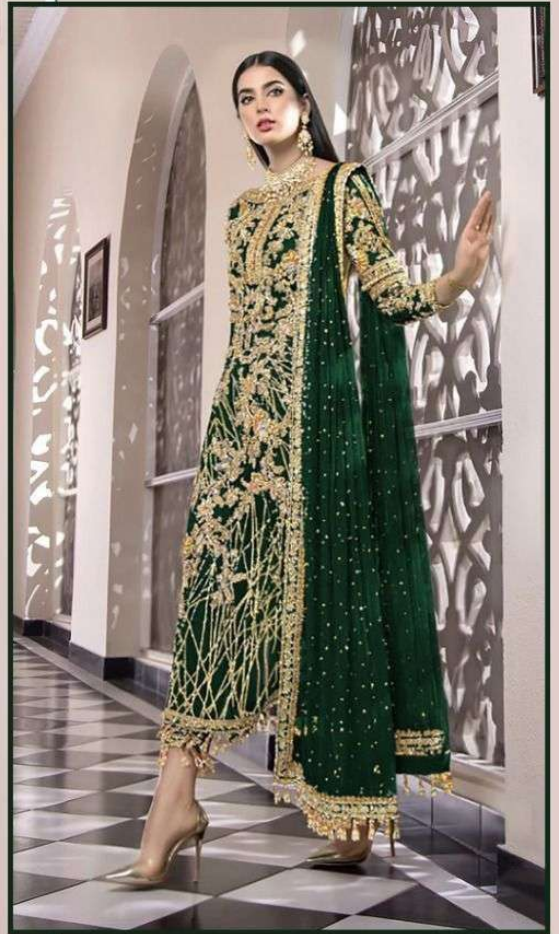

ZARQASH[®]
A BRAND BY KUTYRA

Z-2128-A

FEBRIC DETAILS

TOP :- NET WITH EMBROIDERY

**DUPATTA :-NET WITH EMBROIDERY
WTH MOTI WORK**

INNER/BOTTOM :- SANTOON

ZARQASH[®]
A BRAND BY KUTYRA

Z-2128-B

FEBRIC DETAILS

TOP :- NET WITH EMBROIDERY

DUPATTA :-NET WITH EMBROIDERY
WTH MOTI WORK

INNER/BOTTOM :- SANTOON

ZARQASH[®]
A BRAND BY KXTRA

Z-2128-C

FEBRIC DETAILS

TOP :- NET WITH EMBROIDERY

DUPATTA :-NET WITH EMBROIDERY
WTH MOTI WORK

INNER/BOTTOM :- SANTOON

ZARQASH[®]
A BRAND BY KUTTYRA

Z-2128-D

FEBRIC DETAILS

TOP :- NET WITH EMBROIDERY

DUPATTA :-NET WITH EMBROIDERY
WTH MOTI WORK

INNER/BOTTOM :- SANTOON

ZARQASH[®]
A BRAND BY KUTYRA

Z-2128-E

FEBRIC DETAILS

TOP :- NET WITH EMBROIDERY

**DUPATTA :-NET WITH EMBROIDERY
WTH MOTI WORK**

INNER/BOTTOM :- SANTOON

Z-2128-A

Z-2128-B