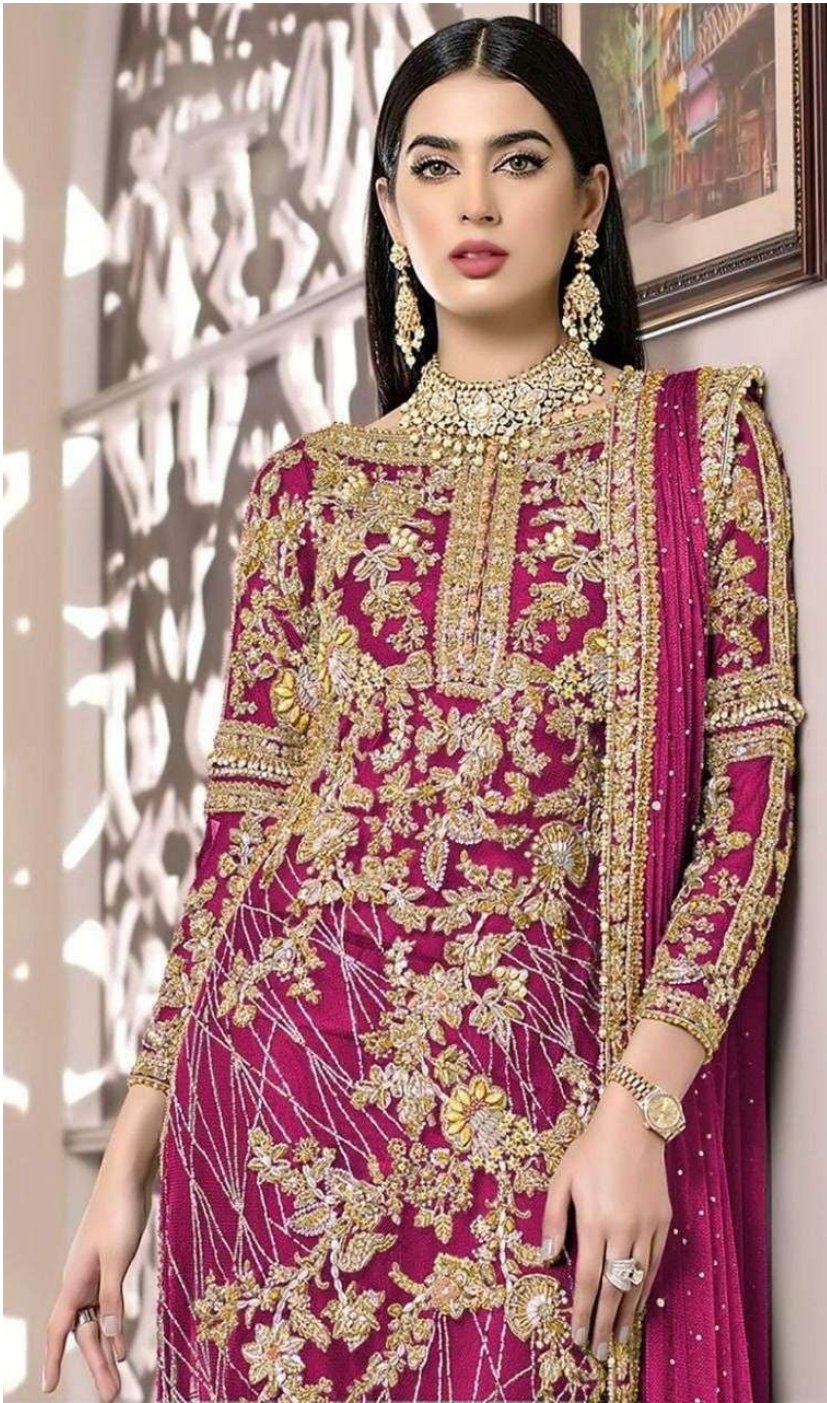

ZARQASH[®]
A BRAND BY KUTYRA

Z-2128-A

FEBRIC DETAILS

TOP :- NET WITH EMBROIDERY

**DUPATTA :-NET WITH EMBROIDERY
WTH MOTI WORK**

INNER/BOTTOM :- SANTOON

ZARQASH[®]
A BRAND BY KUTYRA

Z-2128-B

FEBRIC DETAILS

TOP :- NET WITH EMBROIDERY

DUPATTA :-NET WITH EMBROIDERY
WTH MOTI WORK

INNER/BOTTOM :- SANTOON

ZARQASH[®]
A BRAND BY KXTRA

Z-2128-C

FEBRIC DETAILS

TOP :- NET WITH EMBROIDERY

DUPATTA :-NET WITH EMBROIDERY
WTH MOTI WORK

INNER/BOTTOM :- SANTOON

ZARQASH[®]
A BRAND BY KUTTYRA

Z-2128-D

FEBRIC DETAILS

TOP :- NET WITH EMBROIDERY

DUPATTA :-NET WITH EMBROIDERY
WTH MOTI WORK

INNER/BOTTOM :- SANTOON

ZARQASH[®]
A BRAND BY KUTYRA

Z-2128-E

FEBRIC DETAILS

TOP :- NET WITH EMBROIDERY

**DUPATTA :-NET WITH EMBROIDERY
WTH MOTI WORK**

INNER/BOTTOM :- SANTOON

Z-2128-A

Z-2128-B