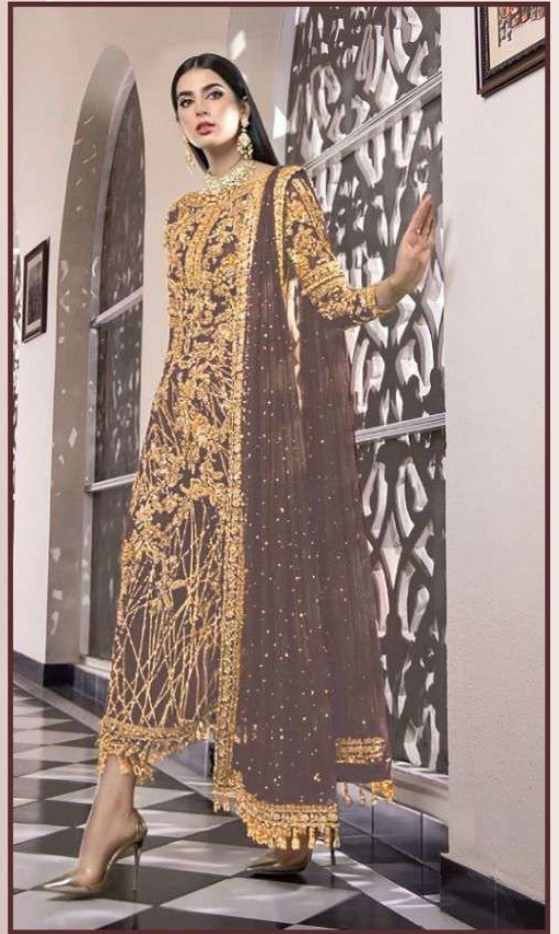

ZARQASH[®]
A BRAND BY KUTYRA

Z-2128-A

FEBRIC DETAILS

TOP :- NET WITH EMBROIDERY

**DUPATTA :-NET WITH EMBROIDERY
WTH MOTI WORK**

INNER/BOTTOM :- SANTOON

ZARQASH[®]
A BRAND BY KUTYRA

Z-2128-B

FEBRIC DETAILS

TOP :- NET WITH EMBROIDERY

DUPATTA :-NET WITH EMBROIDERY
WTH MOTI WORK

INNER/BOTTOM :- SANTOON

ZARQASH[®]
A BRAND BY KXTRA

Z-2128-C

FEBRIC DETAILS

TOP :- NET WITH EMBROIDERY

DUPATTA :-NET WITH EMBROIDERY
WTH MOTI WORK

INNER/BOTTOM :- SANTOON

ZARQASH[®]
A BRAND BY KUTTYRA

Z-2128-D

FEBRIC DETAILS

TOP :- NET WITH EMBROIDERY

DUPATTA :-NET WITH EMBROIDERY
WTH MOTI WORK

INNER/BOTTOM :- SANTOON

ZARQASH[®]
A BRAND BY KUTYRA

Z-2128-E

FEBRIC DETAILS

TOP :- NET WITH EMBROIDERY

**DUPATTA :-NET WITH EMBROIDERY
WTH MOTI WORK**

INNER/BOTTOM :- SANTOON

Z-2128-A

Z-2128-B