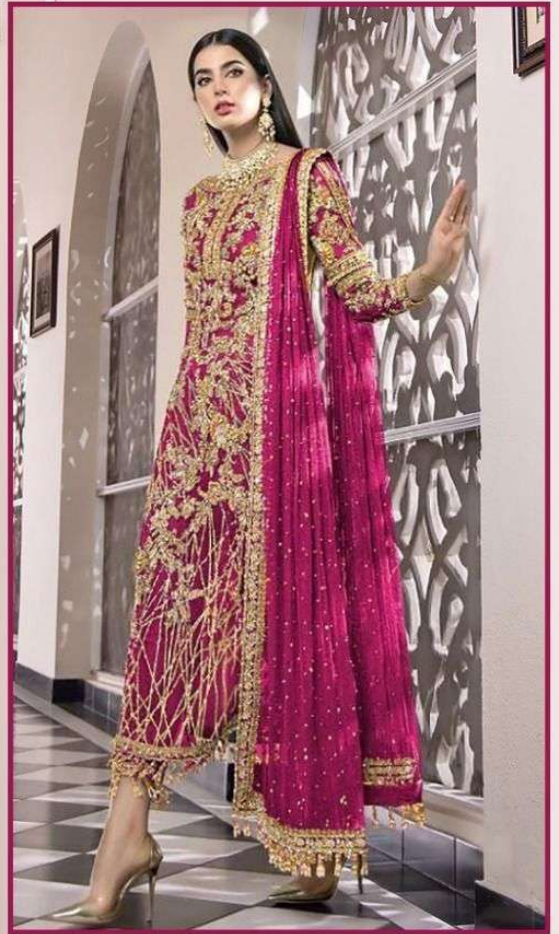

ZARQASH[®]
A BRAND BY KUTYRA

Z-2128-A

FEBRIC DETAILS

TOP :- NET WITH EMBROIDERY

**DUPATTA :-NET WITH EMBROIDERY
WTH MOTI WORK**

INNER/BOTTOM :- SANTOON

ZARQASH[®]
A BRAND BY KUTYRA

Z-2128-B

FEBRIC DETAILS

TOP :- NET WITH EMBROIDERY

DUPATTA :-NET WITH EMBROIDERY
WTH MOTI WORK

INNER/BOTTOM :- SANTOON

ZARQASH[®]
A BRAND BY KXTRA

Z-2128-C

FEBRIC DETAILS

TOP :- NET WITH EMBROIDERY

DUPATTA :-NET WITH EMBROIDERY
WTH MOTI WORK

INNER/BOTTOM :- SANTOON

ZARQASH[®]
A BRAND BY KUTTYRA

Z-2128-D

FEBRIC DETAILS

TOP :- NET WITH EMBROIDERY

DUPATTA :-NET WITH EMBROIDERY
WTH MOTI WORK

INNER/BOTTOM :- SANTOON

ZARQASH[®]
A BRAND BY KUTYRA

Z-2128-E

FEBRIC DETAILS

TOP :- NET WITH EMBROIDERY

**DUPATTA :-NET WITH EMBROIDERY
WTH MOTI WORK**

INNER/BOTTOM :- SANTOON

Z-2128-A

Z-2128-B